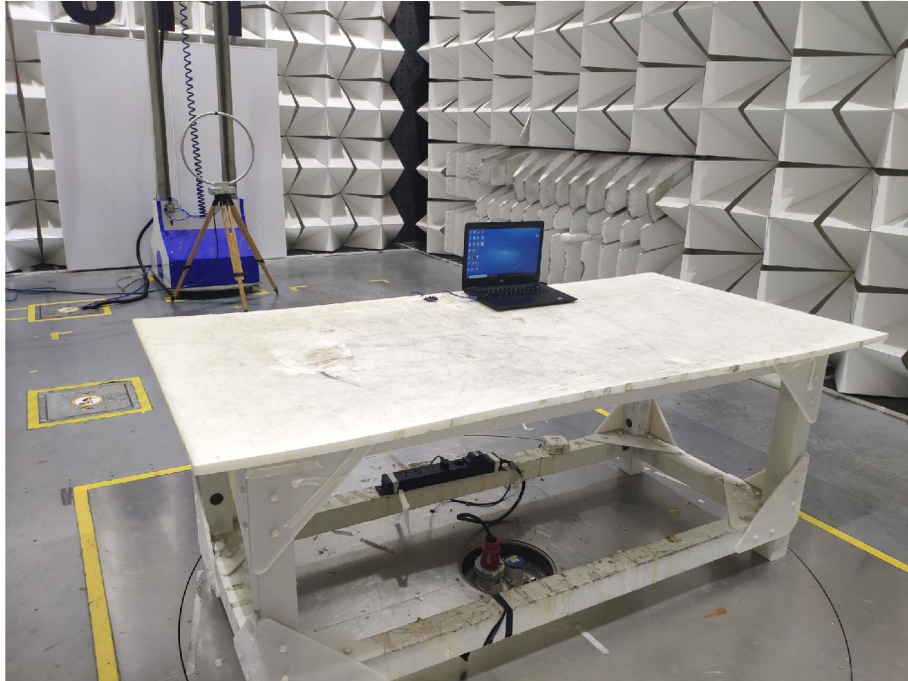

PHOTOGRAPHS OF TEST SETUP

Test model No.: CSM92F30 Module

Radiated spurious emission Test Setup-1(Below 30MHz)

Radiated spurious emission Test Setup-2(Below 1GHz)

Radiated spurious emission Test Setup-3(Above 1GHz)

Conducted Emissions Test Setup