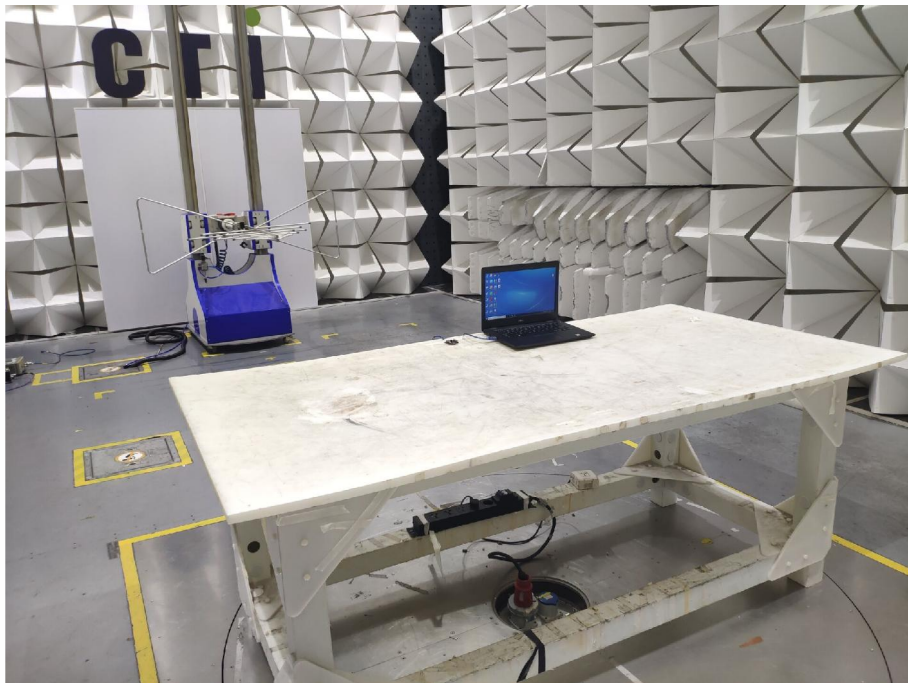

PHOTOGRAPHS OF TEST SETUP

Test model No.: CSM92F30 Module

Radiated spurious emission Test Setup-1(Below 30MHz)

Radiated spurious emission Test Setup-2(Below 1GHz)

Radiated spurious emission Test Setup-3(Above 1GHz)

Conducted Emissions Test Setup