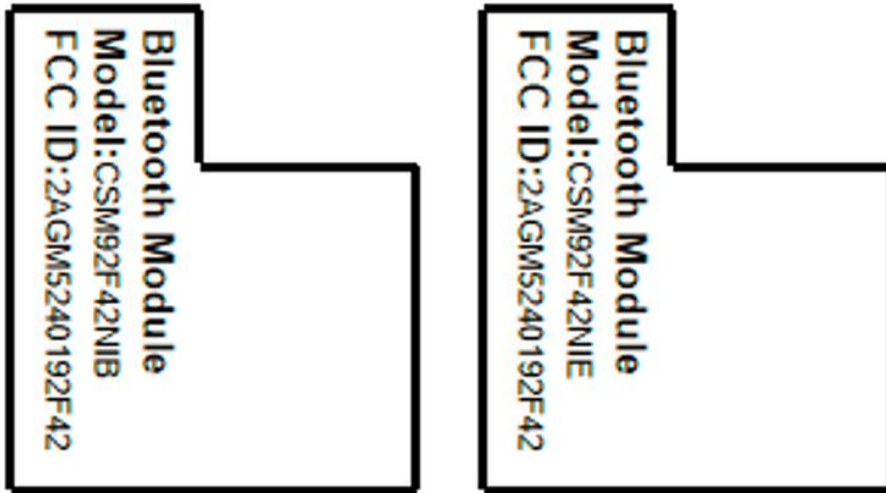

1、 Label

Size: 16*10.5mm

2、 location(On the shielded cover)