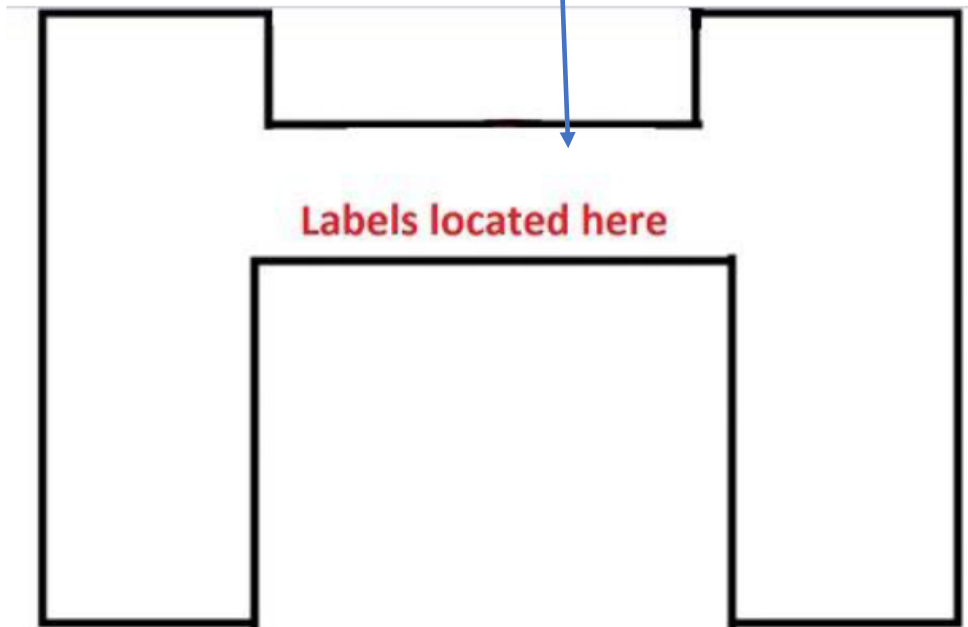

Scuf Gaming Europe Ltd
FCC ID:2AGLM-SG504

Label goes under battery, under the battery cover

TOP

Labels located here

Bottom

Labels on the back side of device