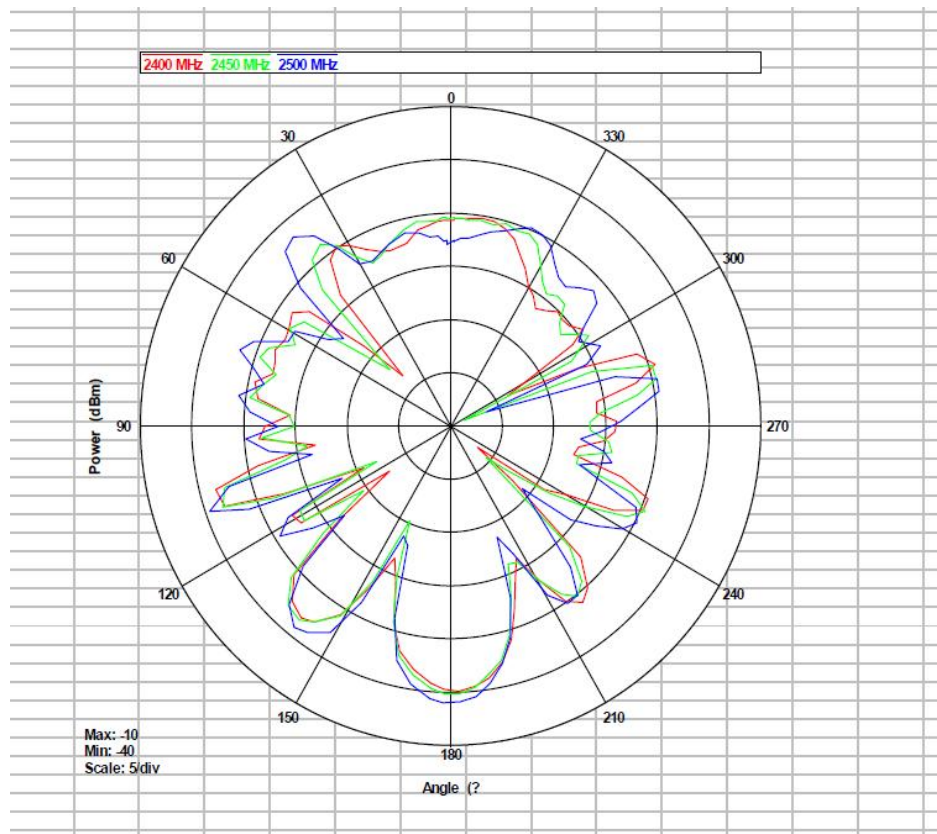

ANTENNA SPECIFICATION

Summary

ITEM	Mouse ANT SPEC					
Model Name	2.4G ANT					
Center Frequency	Horizontal			Vertical		
	2400MHz	2450MHz	2500MHz	2400MHz	2450MHz	2500MHz
	-3.88	-3.75	-3.37	-14.2	-13.9	-14.3
MAX. Gain	-3.37					
Polarization	Horizontal and Vertical					
Azimuth Beam Pattern	Omni-directional					
Impedance	50 Ohm					
Antenna Length	36mm					
Manufacture	PCB ANT Dongguan shouchuang Electronics Technology Co.,Ltd.					

Antenna Photo & Length (mm)

Horizontal: 2400 MHz 2450 MHz 2500 MHz
 Power (dBm)

Frequency (MHz)	Gain(dB)		
	Max	Min	Avg
2400	-3.88	-25.43	-6.28
2450	-3.75	-26.35	-6.75
2500	-3.37	-26.33	-6.81

Vertical: 2400 MHz 2450 MHz 2500 MHz
 Power (dBm)