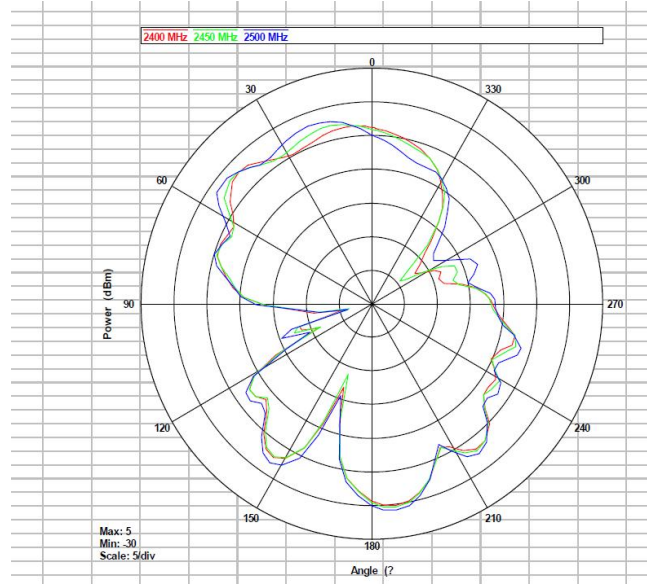

ANTENNA SPECIFICATION

Summary

ITEM	Mouse ANT SPEC					
Model Name	2.4G ANT					
Center Frequency	Horizontal			Vertical		
	2400MHz	2450MHz	2500MHz	2400MHz	2450MHz	2500MHz
	-3.88	-3.75	-3.37	-14.2	-13.9	-14.3
MAX. Gain	-3.37					
Polarization	Horizontal and Vertical					
Azimuth Beam Pattern	Omni-directional					
Impedance	50 Ohm					
Antenna Length	36mm					
Manufacture	PCB ANT Dongguan shouchuang Electronics Technology Co.,Ltd.					

Antenna Photo & Length (mm)

Horizontal: 2400 MHz 2450 MHz 2500 MHz
 Power (dBm)

Frequency (MHz)	Gain(dB)		
	Max	Min	Avg
2400	-3.88	-25.43	-6.28
2450	-3.75	-26.35	-6.75
2500	-3.37	-26.33	-6.81

Vertical: 2400 MHz 2450 MHz 2500 MHz
 Power (dBm)