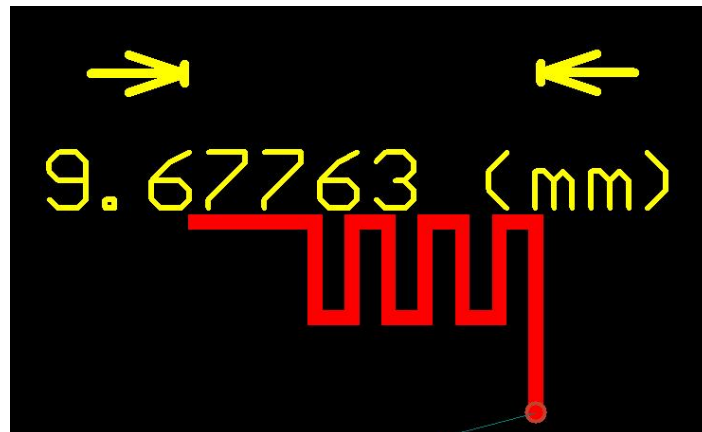

ANTENNA SPECIFICATION

Summary

ITEM	Mouse ANT SPEC					
Model Name	2.4G ANT					
Center Frequency	Horizontal			Vertical		
	2400MHz	2450MHz	2500MHz	2400MHz	2450MHz	2500MHz
	-3.88	-3.75	-3.37	-14.2	-13.9	-14.3
MAX. Gain	-3.37					
Polarization	Horizontal and Vertical					
Azimuth Beam Pattern	Omni-directional					
Impedance	50 Ohm					
Antenna Length	36mm					
Manufacture	PCB ANT Dongguan shouchuang Electronics Technology Co.,Ltd.					

Antenna Photo & Length (mm)

Horizontal: 2400 MHz 2450 MHz 2500 MHz
 Power (dBm)

Frequency (MHz)	Gain(dB)		
	Max	Min	Avg
2400	-3.88	-25.43	-6.28
2450	-3.75	-26.35	-6.75
2500	-3.37	-26.33	-6.81

Vertical: 2400 MHz 2450 MHz 2500 MHz
 Power (dBm)