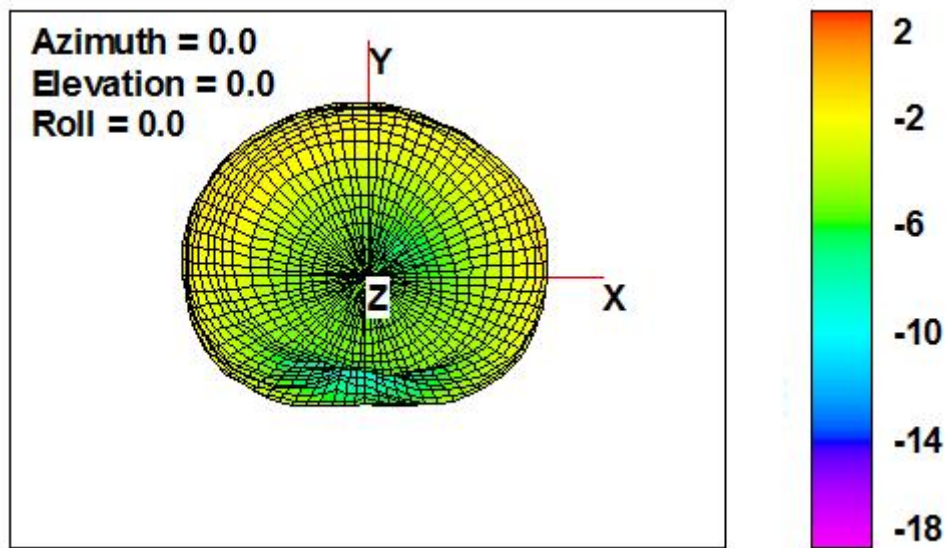

Frequency (MHz)	Gain(dBi)	
	Max	Min
2403	-0.63	-9.59
2441	-0.20	-7.35
2479	-0.48	-8.18