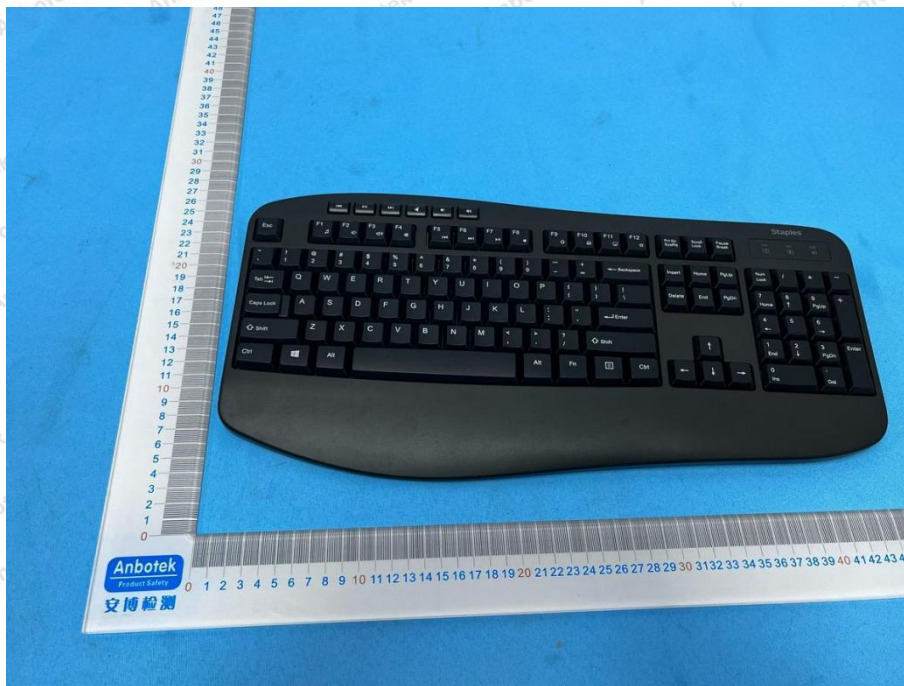

Appendix II -- External Photograph

Shenzhen Anbotek Compliance Laboratory Limited

Address: 1/F., Building D, Sogood Science and Technology Park, Sanwei Community, Hangcheng Street, Bao'an District, Shenzhen, Guangdong, China.
Tel: (86) 0755-26066440 Fax: (86) 0755-26014772 Email: service@anbotek.com