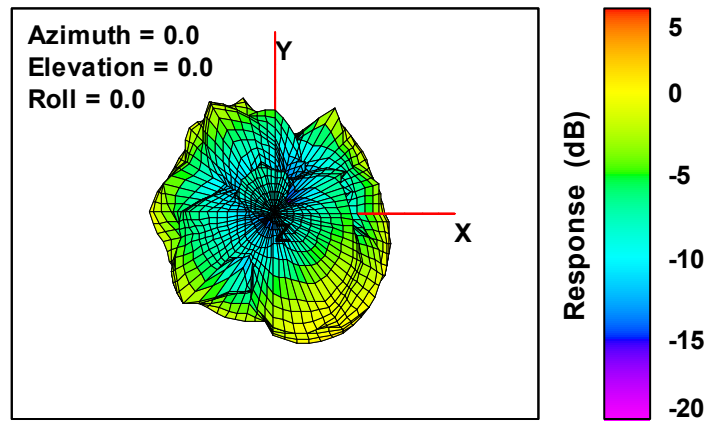

Total

Frequency (MHz)	Gain(dBi)	
	Max	Min
2403	-1.96	-10.59
2441	-1.21	-9.13
2479	-1.68	-13.18