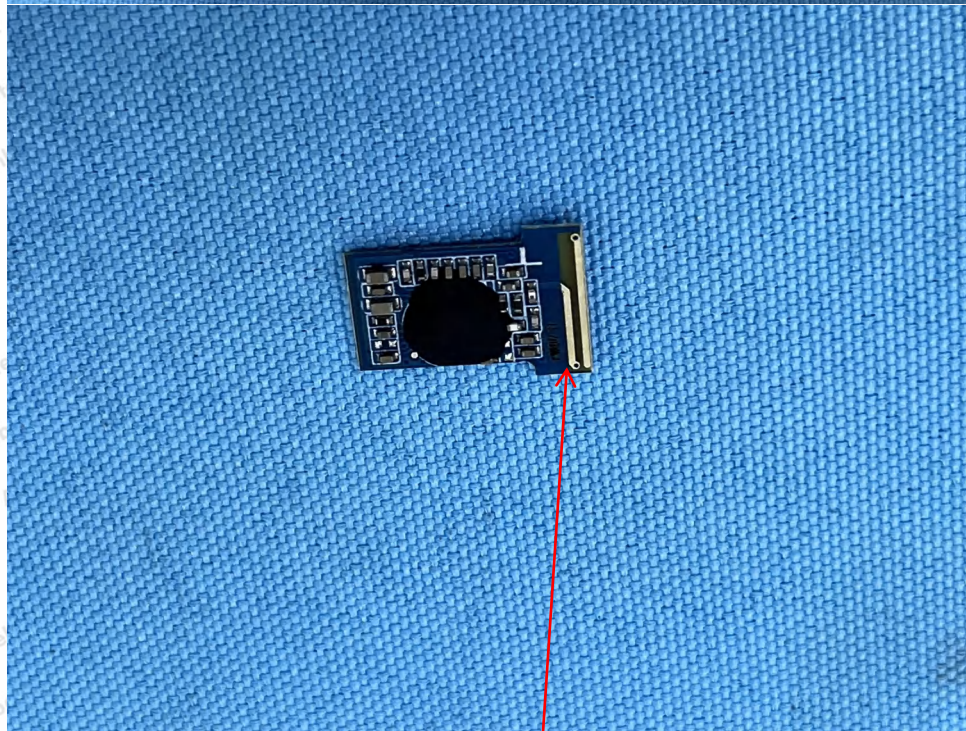

Appendix III -- Internal Photograph

ANT:

Shenzhen Anbotek Compliance Laboratory Limited

Address: 1/F., Building D, Sogood Science and Technology Park, Sanwei Community, Hangcheng Street, Bao'an District, Shenzhen, Guangdong, China.
Tel: (86) 0755-26066440 Fax: (86) 0755-26014772 Email: service@anbotek.com