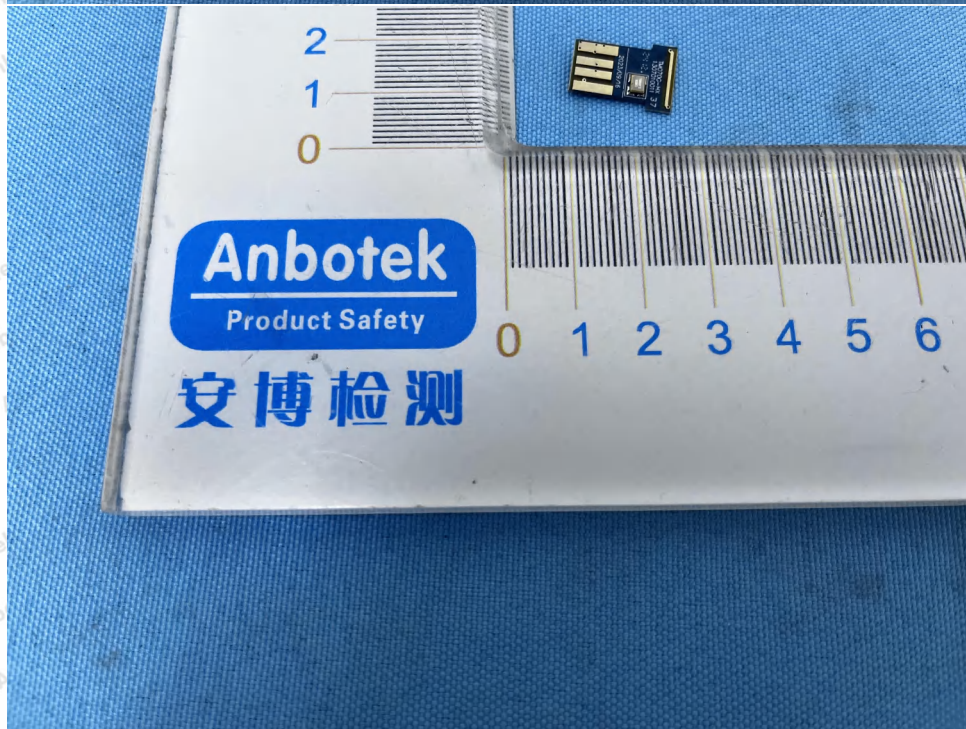

Appendix III -- Internal Photograph

ANT:

Shenzhen Anbotek Compliance Laboratory Limited

Address: 1/F., Building D, Sogood Science and Technology Park, Sanwei Community, Hangcheng Street, Bao'an District, Shenzhen, Guangdong, China.
Tel: (86) 0755-26066440 Fax: (86) 0755-26014772 Email: service@anbotek.com