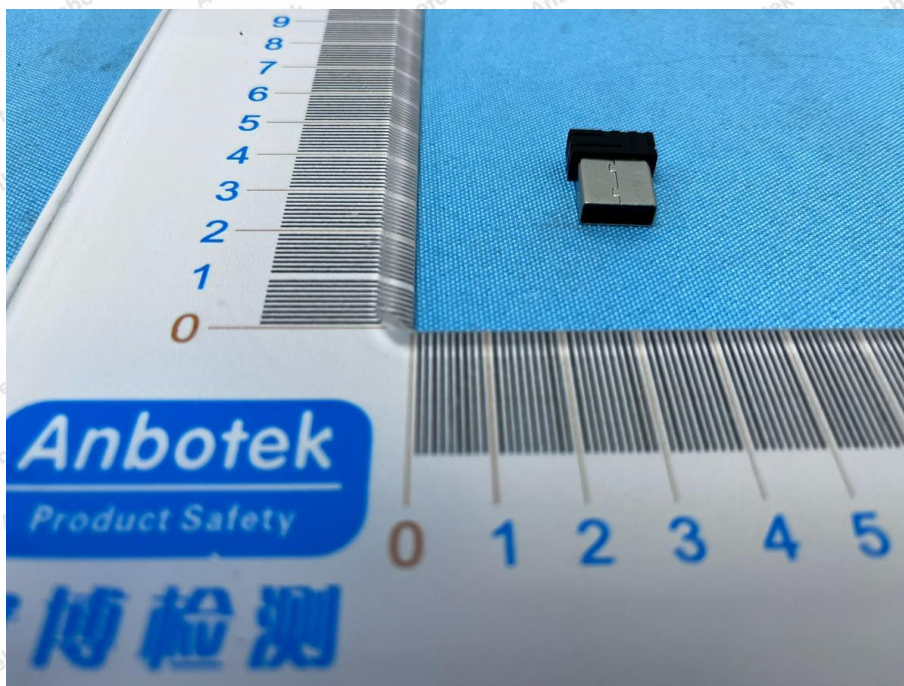

Appendix II -- External Photograph

Shenzhen Anbotek Compliance Laboratory Limited

Address: 1/F., Building D, Sogood Science and Technology Park, Sanwei Community, Hangcheng Street, Bao'an District, Shenzhen, Guangdong, China.
Tel: (86) 0755-26066440 Fax: (86) 0755-26014772 Email: service@anbotek.com