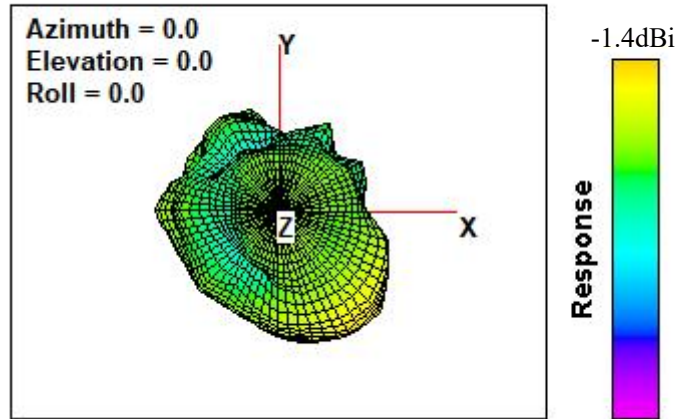

ANTENNA SPECIFICATION

Summary

ITEM	Mouse ANT SPEC					
Model Name	2.4G ANT					
Center Frequency dBi	Horizontal			Vertical		
	2400MHz	2450MHz	2500MHz	2400MHz	2450MHz	2500MHz
	-1.4	-2.84	-2.3	-15.3	-12.8	-13.2
MAX. Gain(dBi)	-1.4					
Polarization	Horizontal and Vertical					
Azimuth Beam Pattern	Omni-directional					
Impedance	50 Ohm					
Antenna Length	19.7mm					
Manufacture	DONGGUAN SHUO CHUANG ELECTRONICS CO LTD					

Antenna Photo & Length (mm)

2400MHz

Total

Frequency (MHz)	Gain(dBi)		
	Max	Min	Avg
2400	-1.4	-31.4	-6.42
2450	-2.81	-29.3	-5.63
2500	-2.3	-30.2	-4.45