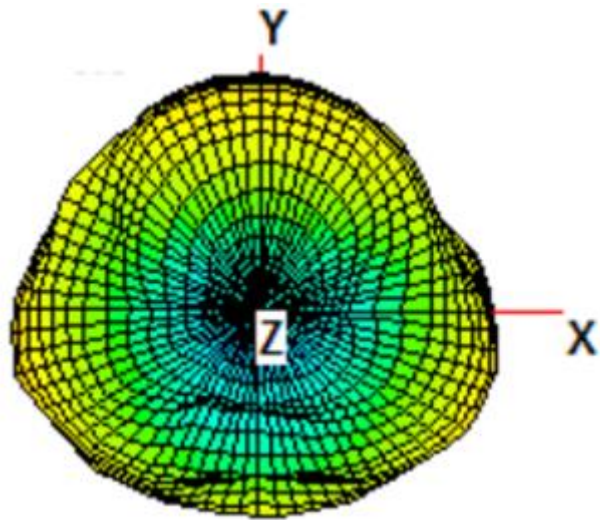

ANTENNA SPECIFICATION

Summary

ITEM	Keyboard ANT SPEC					
Model Name	2.4G ANT					
Center Frequency	Horizontal			Vertical		
	2405MHz	2430MHz	2470MHz	2405MHz	2430MHz	2470MHz
	-0.97	-1.30	-1.93	-1.63	-1.87	-2.14
MAX. Gain	-0.97 dBi					
Polarization	Horizontal and Vertical					
Azimuth Beam Pattern	Omni-directional					
Impedance	50 Ohm					
Antenna Length	31.5mm					
Manufacture	DONGGUAN SHUO CHUANG ELECTRONICS CO LTD					
Antenna Type	PCB Antenna					

Antenna Photo & Length (mm)

Horizontal: 2405 MHz 2430 MHz 2470 MHz

Power (dBm)

Frequency (MHz)	Gain(dB)		
	Max	Min	Avg
2405	-0.97	-13.38	-2.30
2430	-1.30	-13.24	-2.16
2470	-1.93	-13.32	-2.54

Vertical: 2405 MHz 2430 MHz 2470 MHz