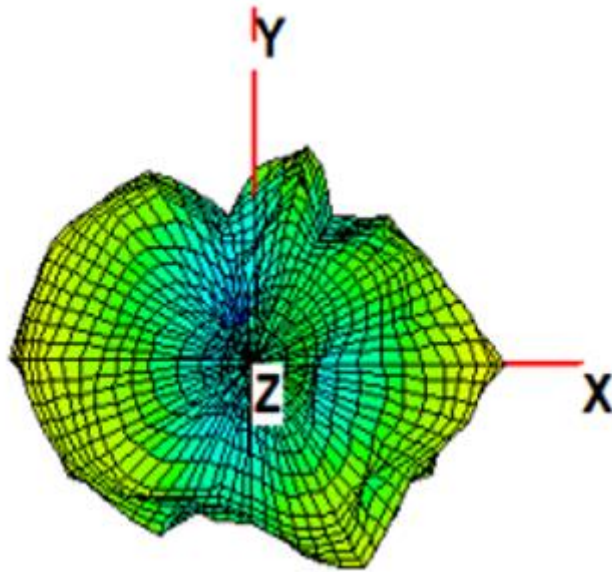

ANTENNA SPECIFICATION

Summary

ITEM	Keyboard ANT SPEC					
Model Name	2.4G ANT					
Center Frequency	Horizontal			Vertical		
	2405MHz	2430MHz	2470MHz	2405MHz	2430MHz	2470MHz
	-0.97	-1.30	-1.93	-1.63	-1.87	-2.14
MAX. Gain	-0.97 dBi					
Polarization	Horizontal and Vertical					
Azimuth Beam Pattern	Omni-directional					
Impedance	50 Ohm					
Antenna Length	31.5mm					
Manufacture	DONGGUAN SHUO CHUANG ELECTRONICS CO LTD					
Antenna Type	PCB Antenna					

Antenna Photo & Length (mm)

Horizontal: 2405 MHz 2430 MHz 2470 MHz

Power (dBm)

Frequency (MHz)	Gain(dB)		
	Max	Min	Avg
2405	-0.97	-13.38	-2.30
2430	-1.30	-13.24	-2.16
2470	-1.93	-13.32	-2.54

Vertical: 2405 MHz 2430 MHz 2470 MHz