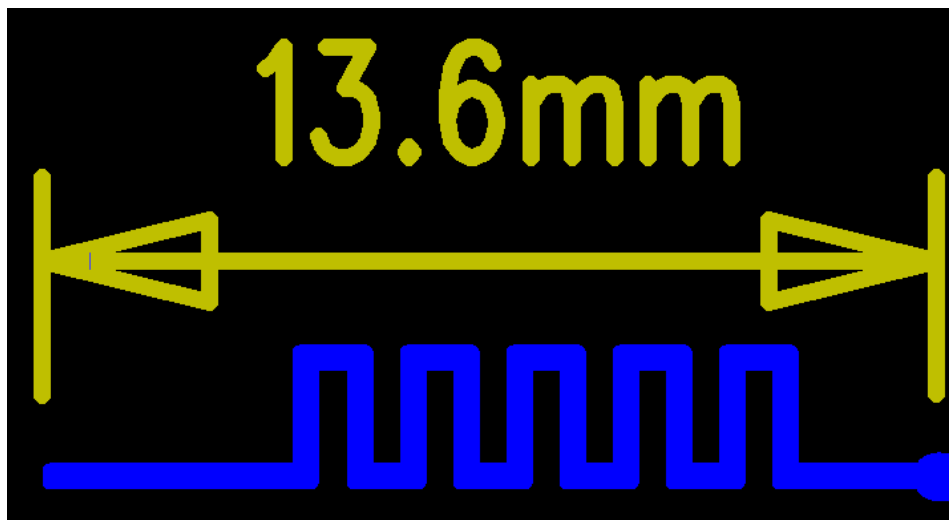

ANTENNA SPECIFICATION

Summary

ITEM	Keyboard ANT SPEC					
Model Name	2.4G ANT					
Center Frequency	Horizontal			Vertical		
	2405MHz	2430MHz	2470MHz	2405MHz	2430MHz	2470MHz
	-0.97	-1.30	-1.93	-1.63	-1.87	-2.14
MAX. Gain	-0.97 dBi					
Polarization	Horizontal and Vertical					
Azimuth Beam Pattern	Omni-directional					
Impedance	50 Ohm					
Antenna Length	31.5mm					
Manufacture	DONGGUAN SHUO CHUANG ELECTRONICS CO LTD					
Antenna Type	PCB Antenna					

Antenna Photo & Length (mm)

Horizontal: 2405 MHz 2430 MHz 2470 MHz

Power (dBm)

Frequency (MHz)	Gain(dB)		
	Max	Min	Avg
2405	-0.97	-13.38	-2.30
2430	-1.30	-13.24	-2.16
2470	-1.93	-13.32	-2.54

Vertical: 2405 MHz 2430 MHz 2470 MHz