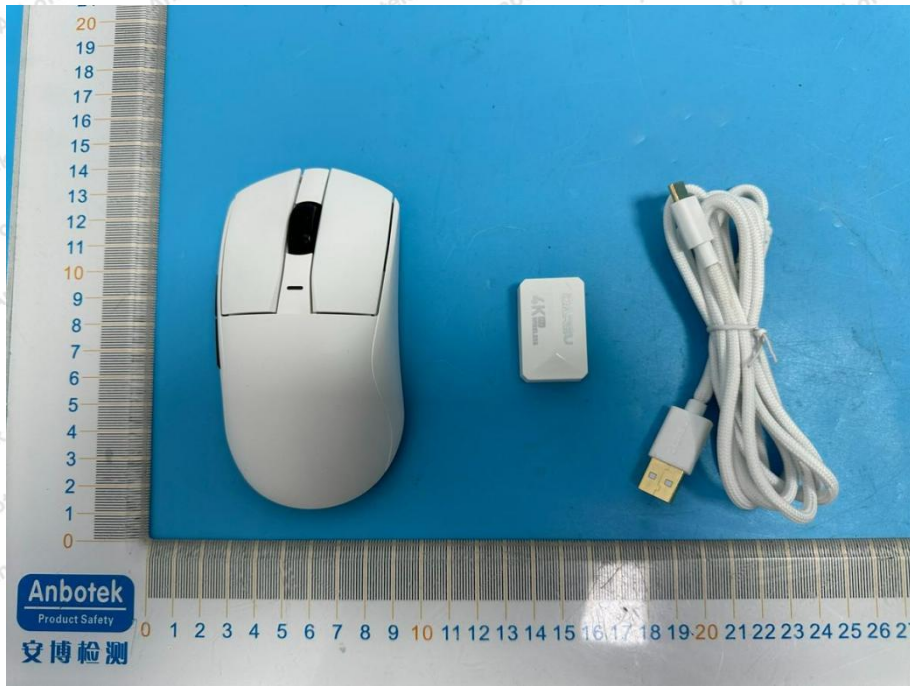

Appendix II -- External Photograph

Shenzhen Anbotek Compliance Laboratory Limited

Address: 1/F., Building D, Sogood Science and Technology Park, Sanwei Community, Hangcheng Street, Bao'an District, Shenzhen, Guangdong, China.
Tel: (86) 0755-26066440 Fax: (86) 0755-26014772 Email: service@anbotek.com