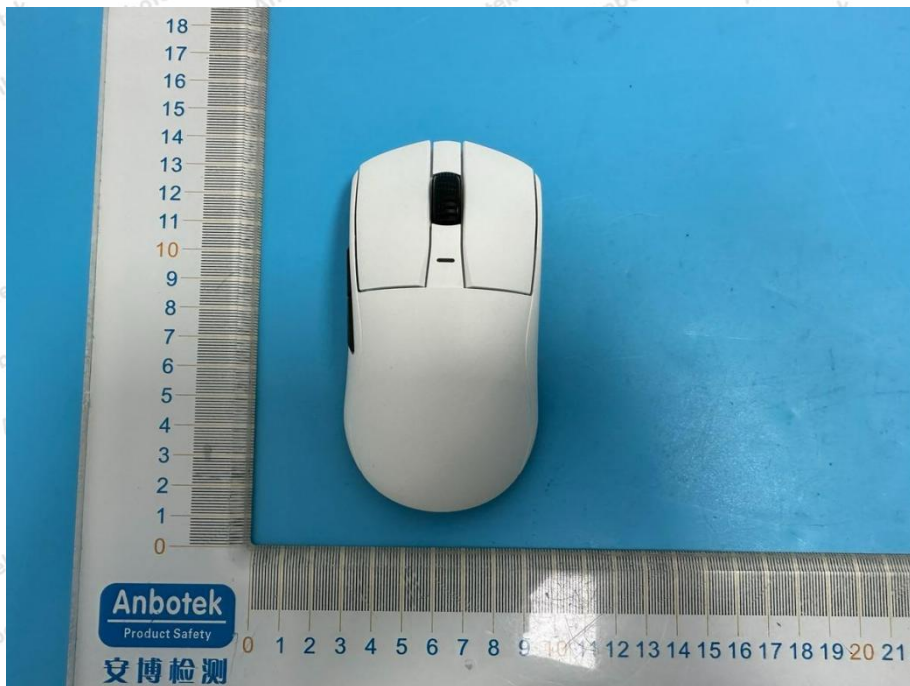

Appendix II -- External Photograph

Shenzhen Anbotek Compliance Laboratory Limited

Address: 1/F., Building D, Sogood Science and Technology Park, Sanwei Community, Hangcheng Street, Bao'an District, Shenzhen, Guangdong, China.
Tel: (86) 0755-26066440 Fax: (86) 0755-26014772 Email: service@anbotek.com