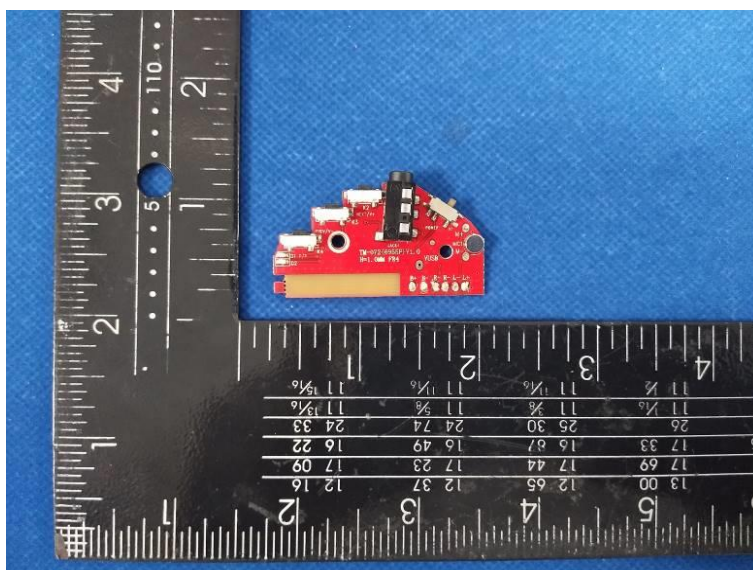

Internal Photos of the EUT

Bluetooth
Antenna