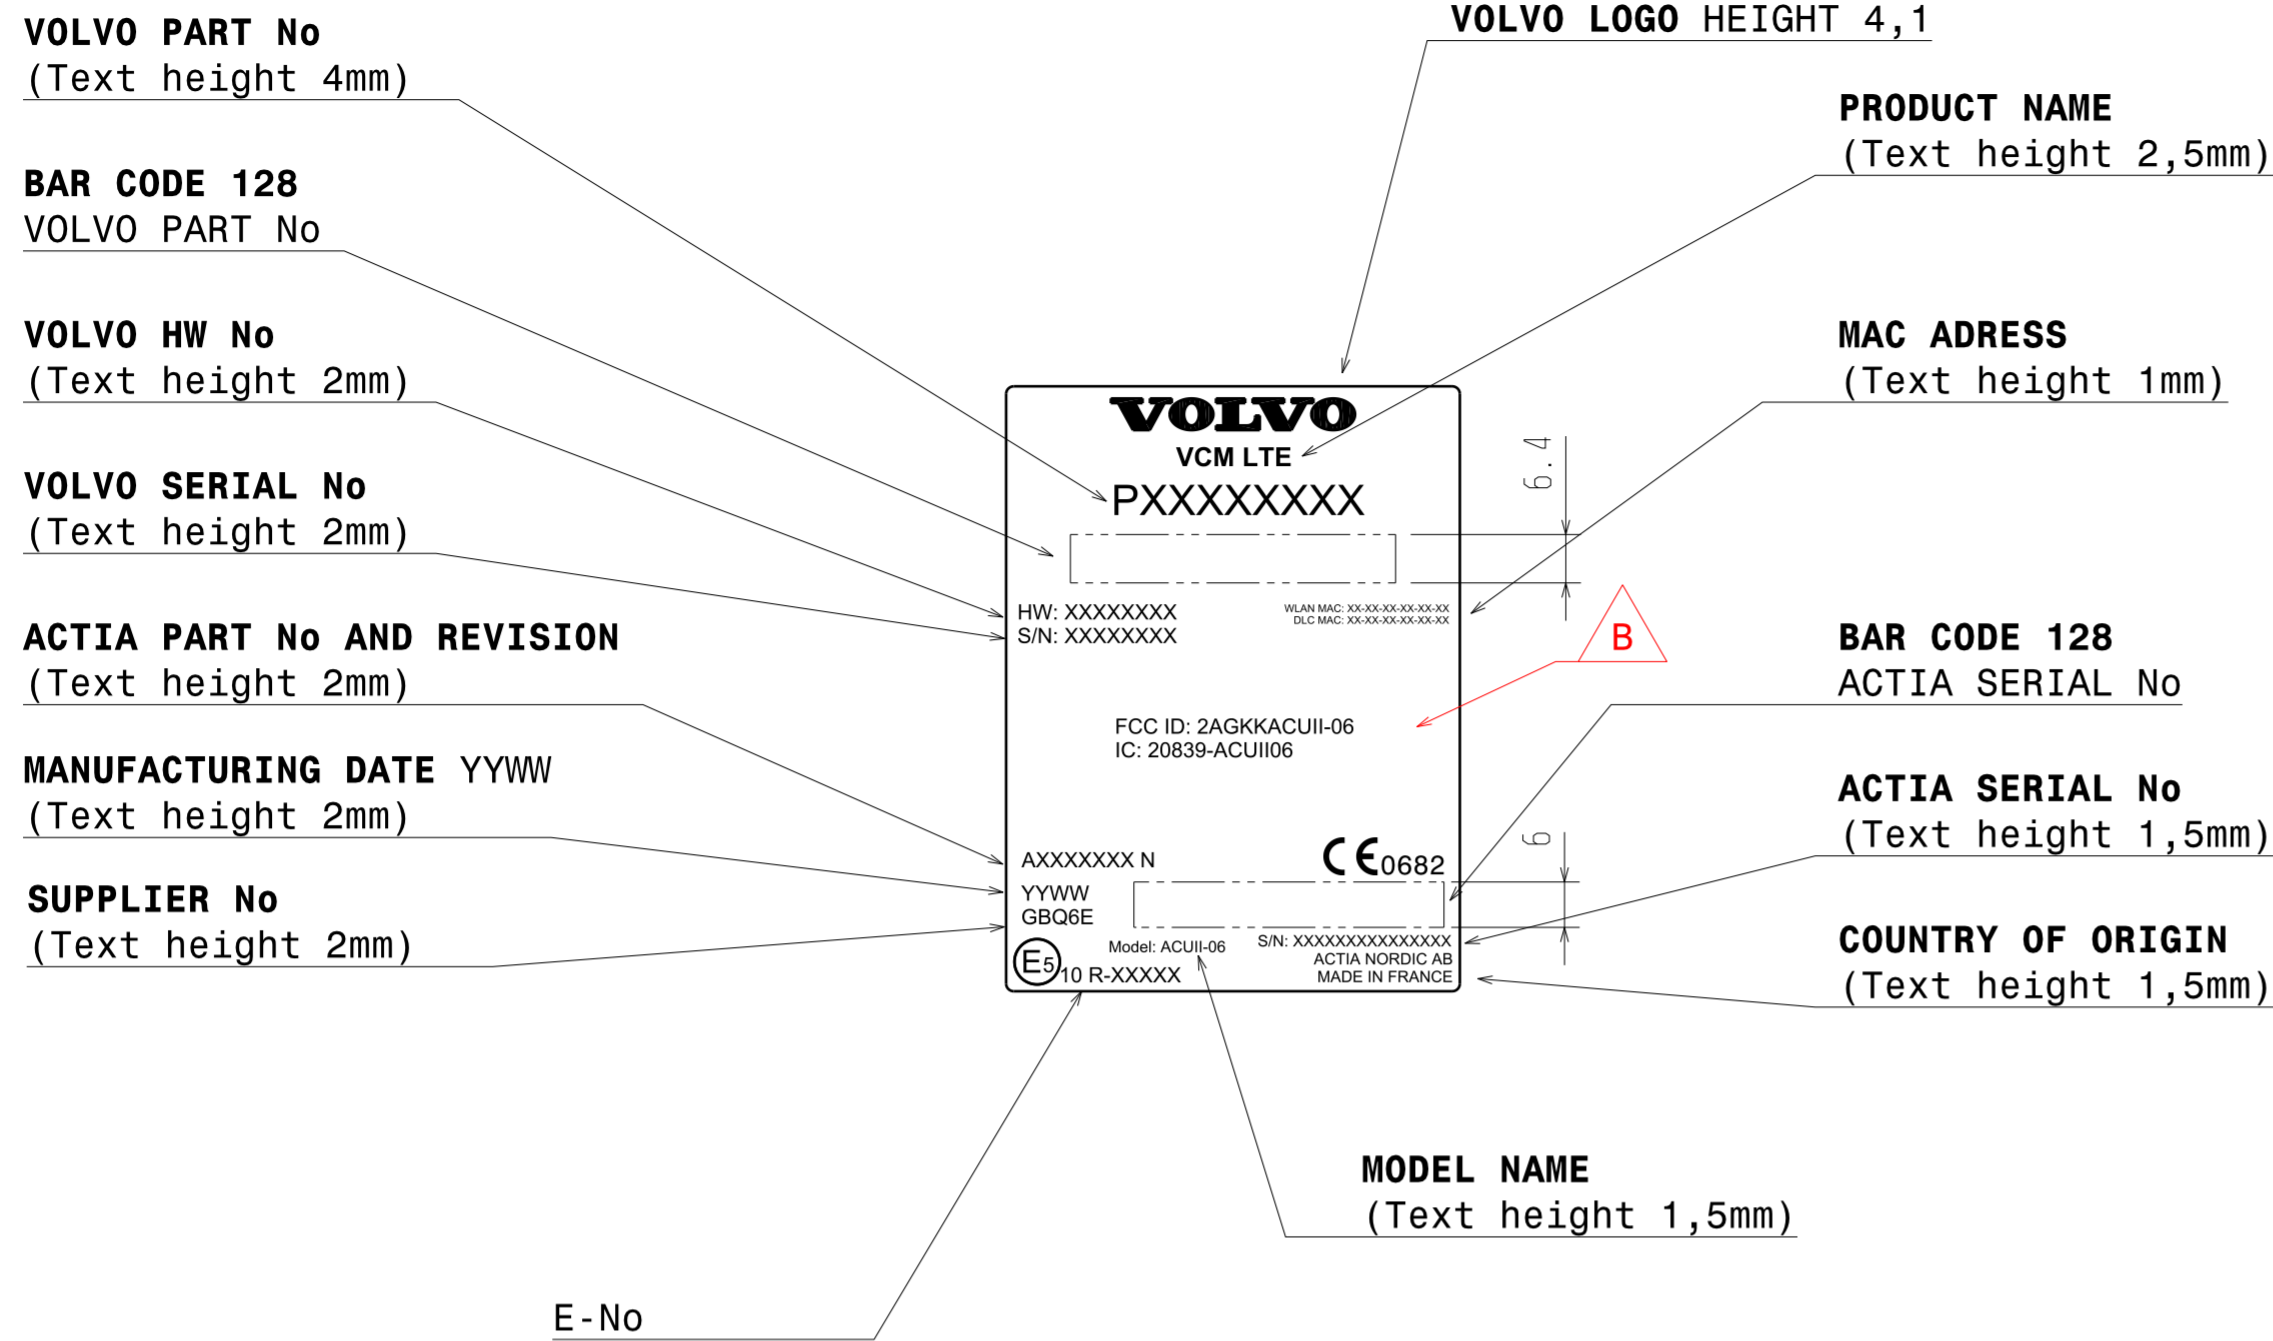

REV	DATE	DESCRIPTION	INIT
A	2016-03-04	FIRST RELEASE	SA
B	2016-04-06	CERTIFICATION TEXT CHANGED. IC: WAS IC ID:	SA

VOLVO PART NUMBER DATA STRING AND HUMAN READABLE TEXT SHALL BEGIN WITH DATA IDENTIFIER "P" (PART NUMBER) IN ACCORDANCE WITH VCS 5051,4.

BAR CODE 128 ACCORDING TO ISO 15417

TEXT FONT TO BE OF LINEAR (GROTESQUE) TYPE SUCH AS "HELVETICA MEDIUM" OR "ARIAL" (ACC. TO DIN 1451)

Label 60 x 80
BLANK PART No: AY33100030
SCALE 1:1

This print remains our property based on our capacity of originator and it must neither be copied nor reproduced. It must not be placed at the disposal of any third party. Every illicit use will be prosecuted according to law.		ACTIA ®		ACTIA Nordic AB (Stockholm) Hammarbacken 4a SE-191 49 SOLLENTUNA www.actia.se	
DRAWING TITLE LABEL VCM C HIGH LTE NAS					
DRAWN BY Stefan Andersson		DATE 2015-11-25		SIZE A2	
CHECKED BY XXX		DATE XXX		DRAWING NUMBER 1007-304-02	
TOLERANCE ISO1101		CUSTOMER vcc		REV B	
SCALE 1:1		WEIGHT(kg) n/a		SHEET 1/1	