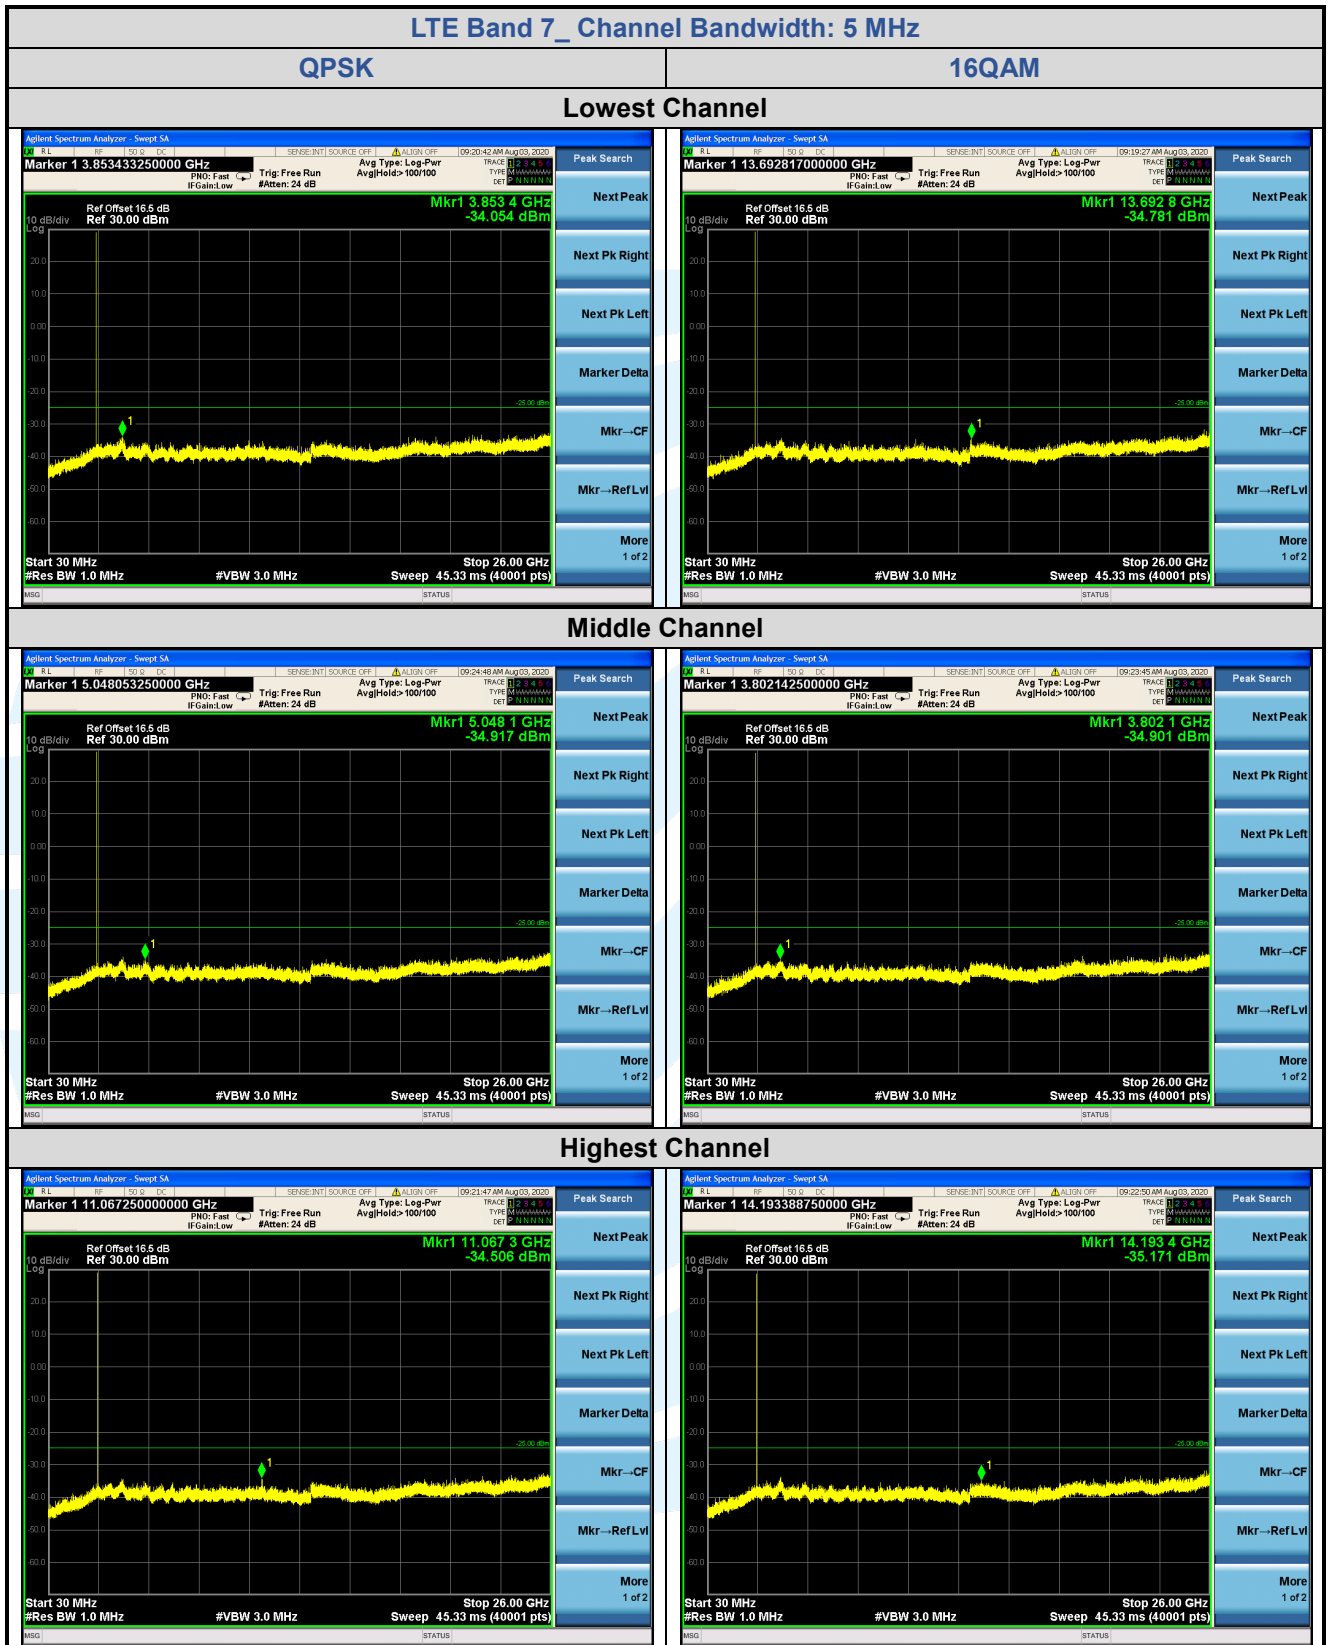

Fax: +86-755-28230886

E-mail: info@uttlab.com

<http://www.uttlab.com>

UTTR-RF-FCC4G-V1.0

5.7.4 LTE Band 7

Shenzhen UnionTrust Quality and Technology Co., Ltd.

Address: 16/F, Block A, Building 6, Baoneng Science and Technology Park, Qingxiang Road No.1, Longhua New District, Shenzhen, China