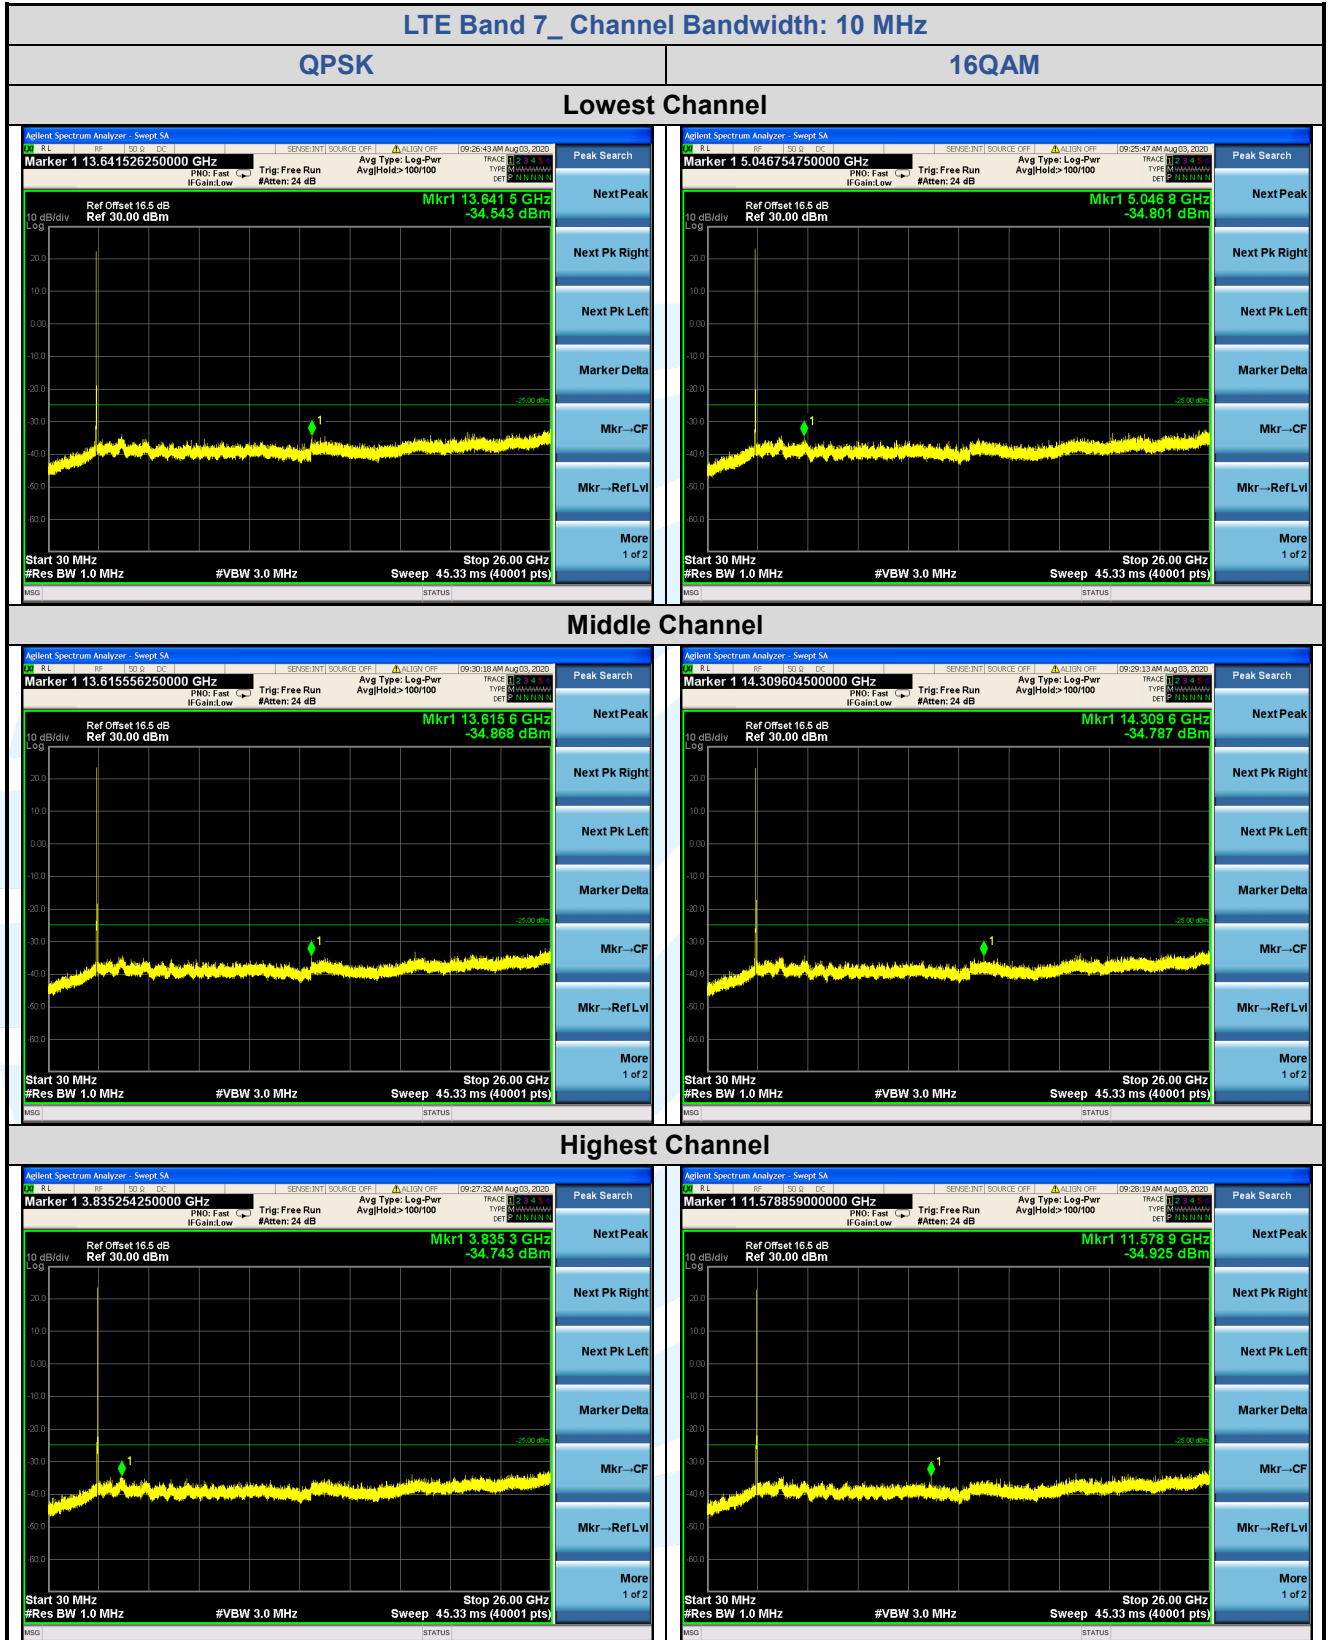

Fax: +86-755-28230886

E-mail: info@uttlab.com

<http://www.uttlab.com>

UTTR-RF-FCC4G-V1.0

5.7.4 LTE Band 7

Shenzhen UnionTrust Quality and Technology Co., Ltd.

Address: 16/F, Block A, Building 6, Baoneng Science and Technology Park, Qingxiang Road No.1, Longhua New District, Shenzhen, China