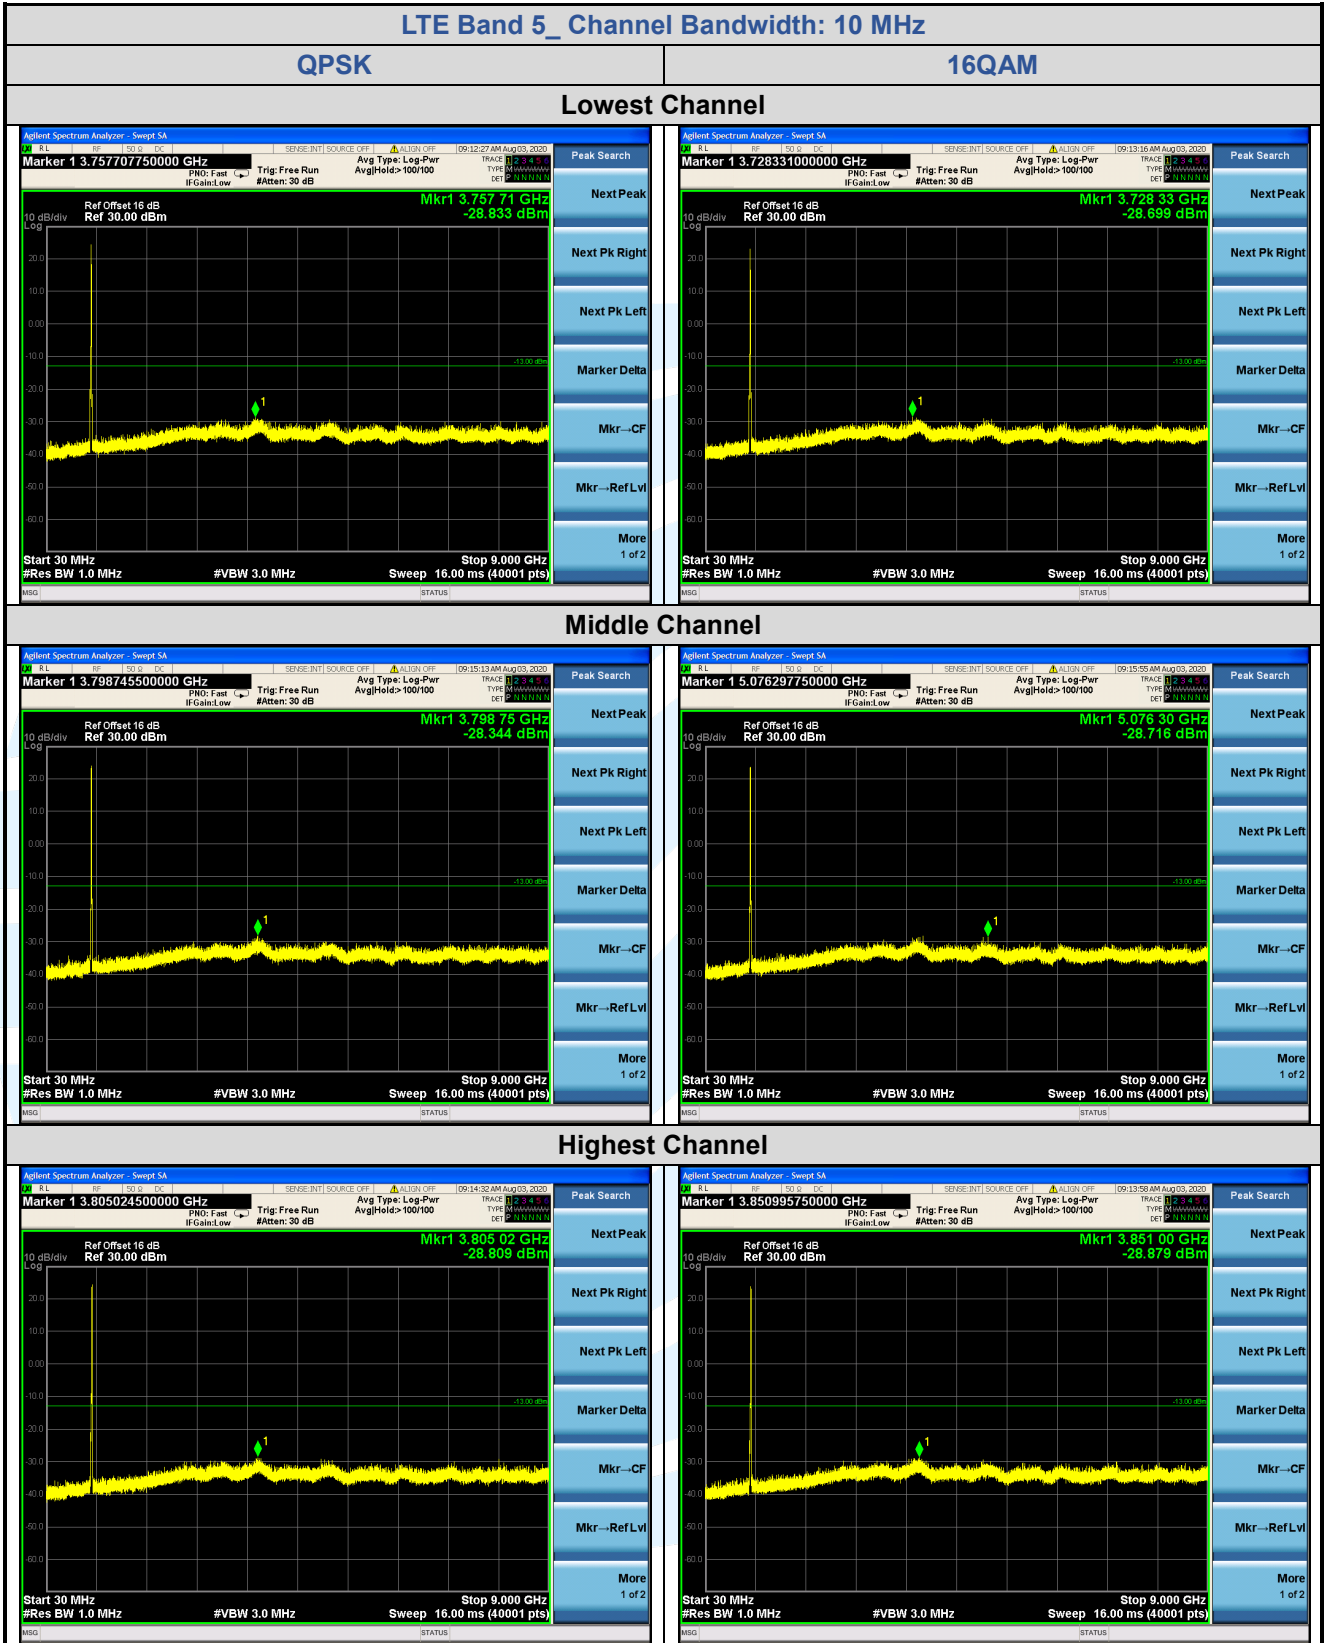

Fax: +86-755-28230886

E-mail: info@uttlab.com

<http://www.uttlab.com>

UTTR-RF-FCC4G-V1.0

5.7.4 LTE Band 7

Shenzhen UnionTrust Quality and Technology Co., Ltd.

Address: 16/F, Block A, Building 6, Baoneng Science and Technology Park, Qingxiang Road No.1, Longhua New District, Shenzhen, China