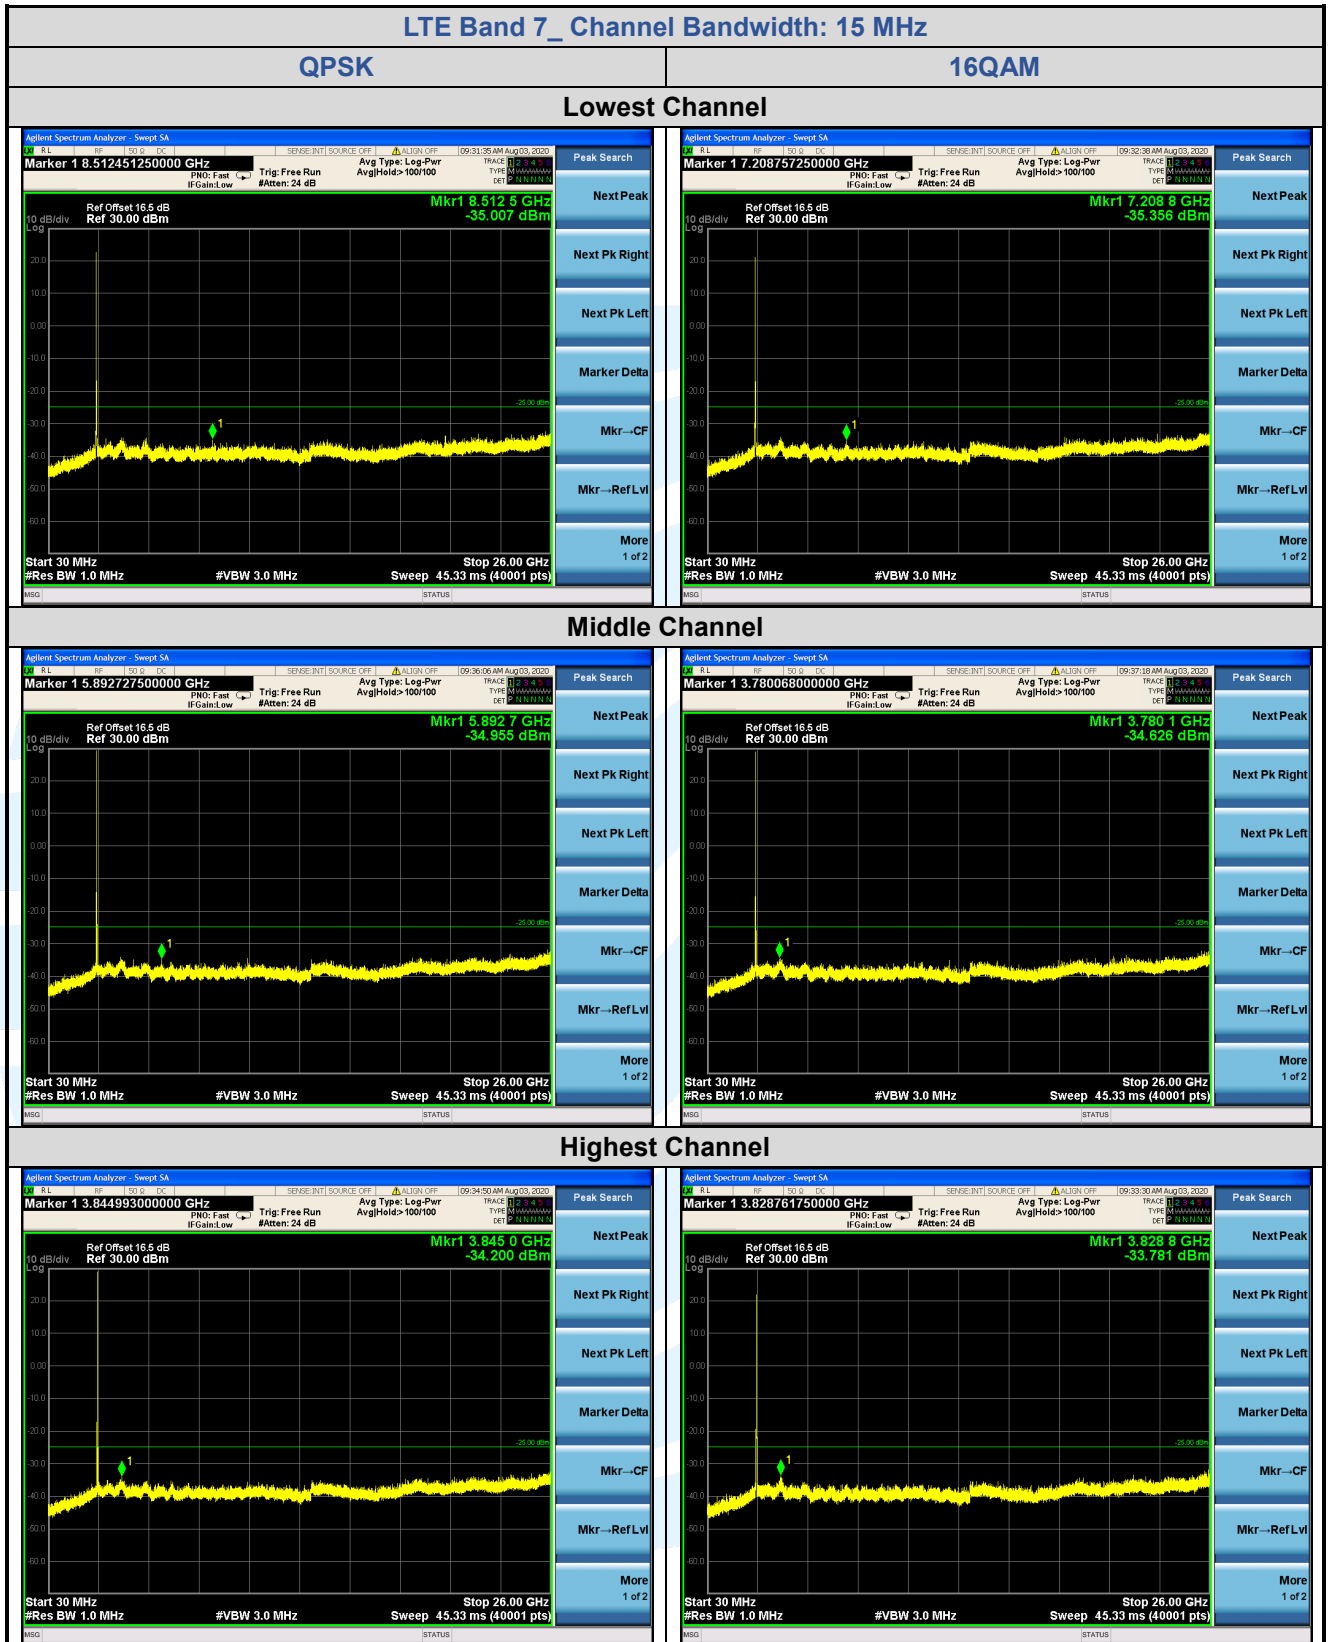

Shenzhen UnionTrust Quality and Technology Co., Ltd.

Address: 16/F, Block A, Building 6, Baoneng Science and Technology Park, Qingxiang Road No.1, Longhua New District, Shenzhen, China

Tel: +86-755-28230888

Fax: +86-755-28230886

E-mail: info@uttlab.com

<http://www.uttlab.com>

UTTR-RF-FCC4G-V1.0