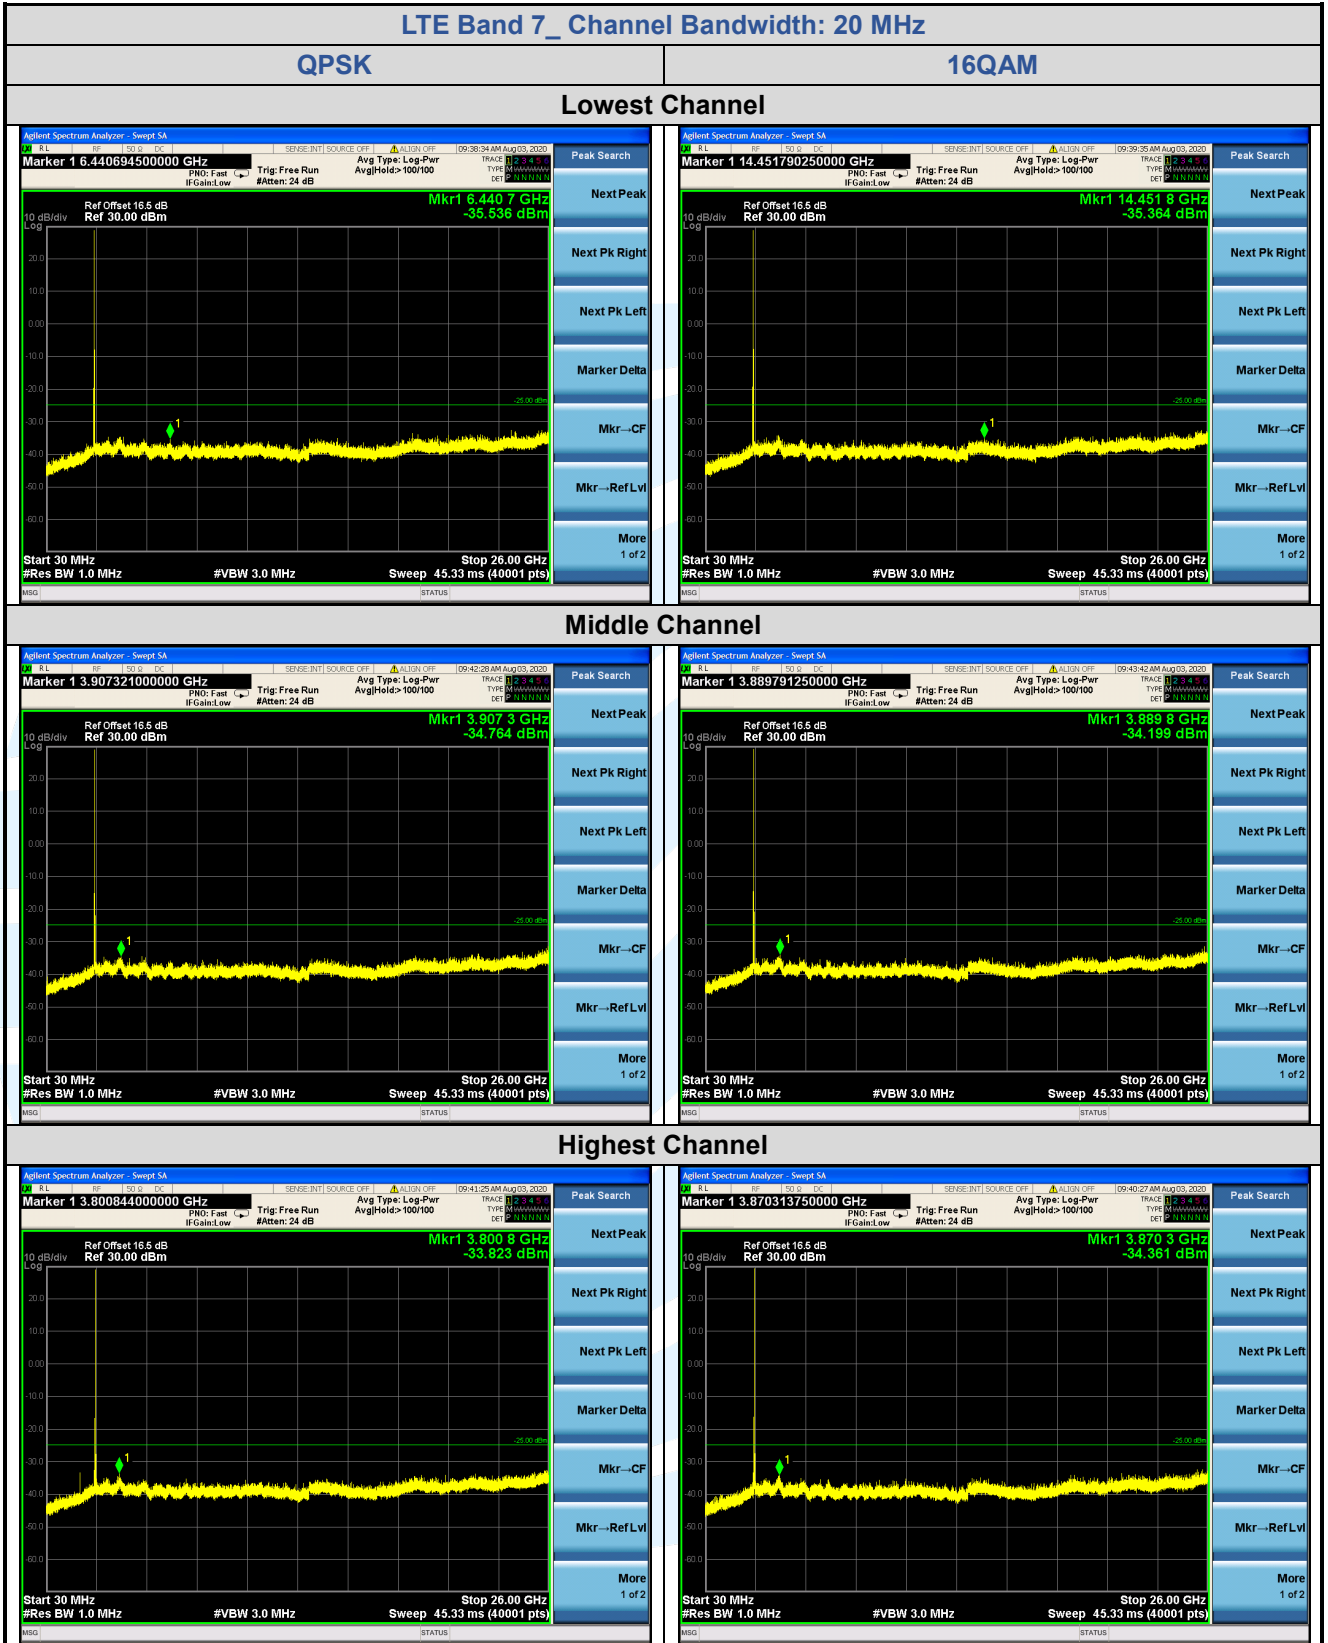

Tel: +86-755-28230888

Fax: +86-755-28230886

E-mail: info@uttlab.com

<http://www.uttlab.com>

UTTR-RF-FCC4G-V1.0

5.7.5 LTE Band 12

Shenzhen UnionTrust Quality and Technology Co., Ltd.

Address: 16/F, Block A, Building 6, Baoneng Science and Technology Park, Qingxiang Road No.1, Longhua New District, Shenzhen, China