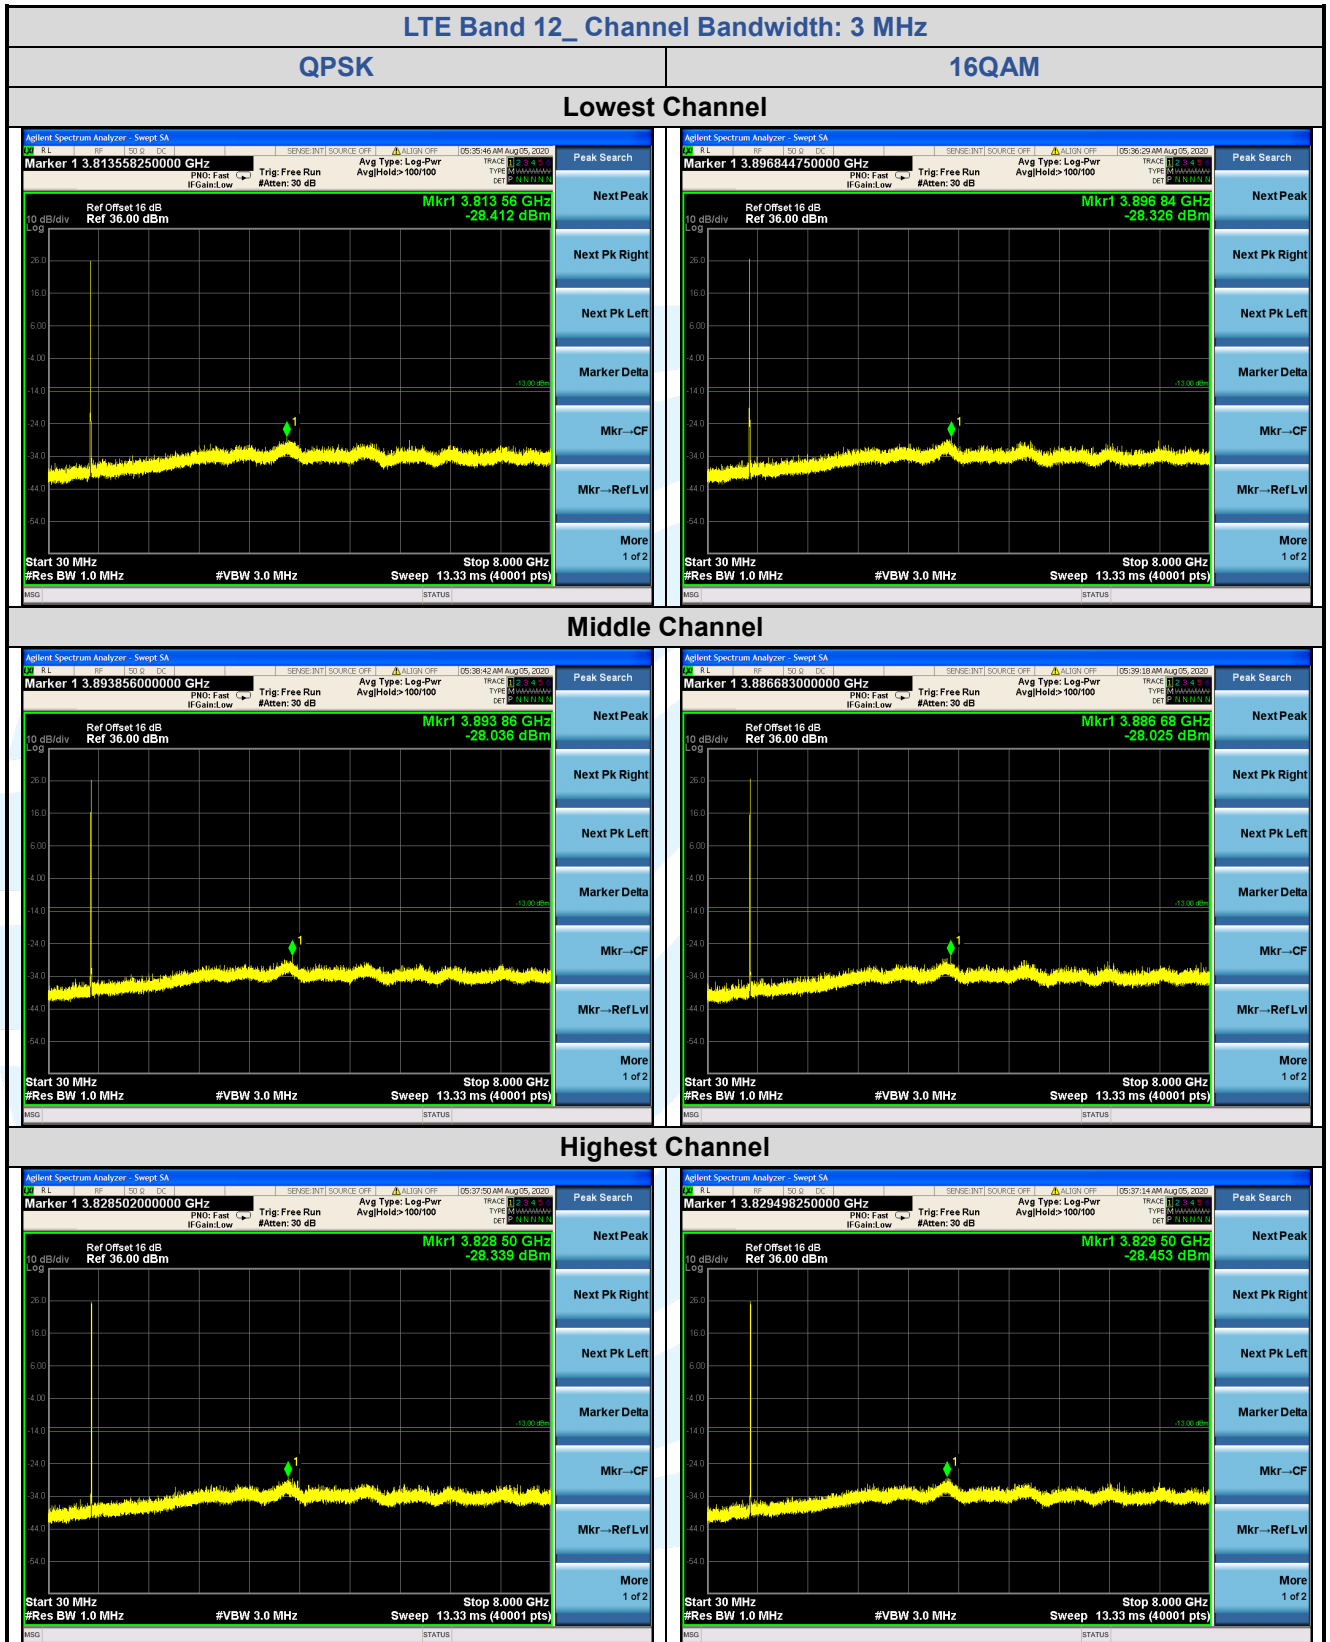

Tel: +86-755-28230888

Fax: +86-755-28230886

E-mail: info@uttlab.com

<http://www.uttlab.com>

UTTR-RF-FCC4G-V1.0

5.7.5 LTE Band 12

Shenzhen UnionTrust Quality and Technology Co., Ltd.

Address: 16/F, Block A, Building 6, Baoneng Science and Technology Park, Qingxiang Road No.1, Longhua New District, Shenzhen, China