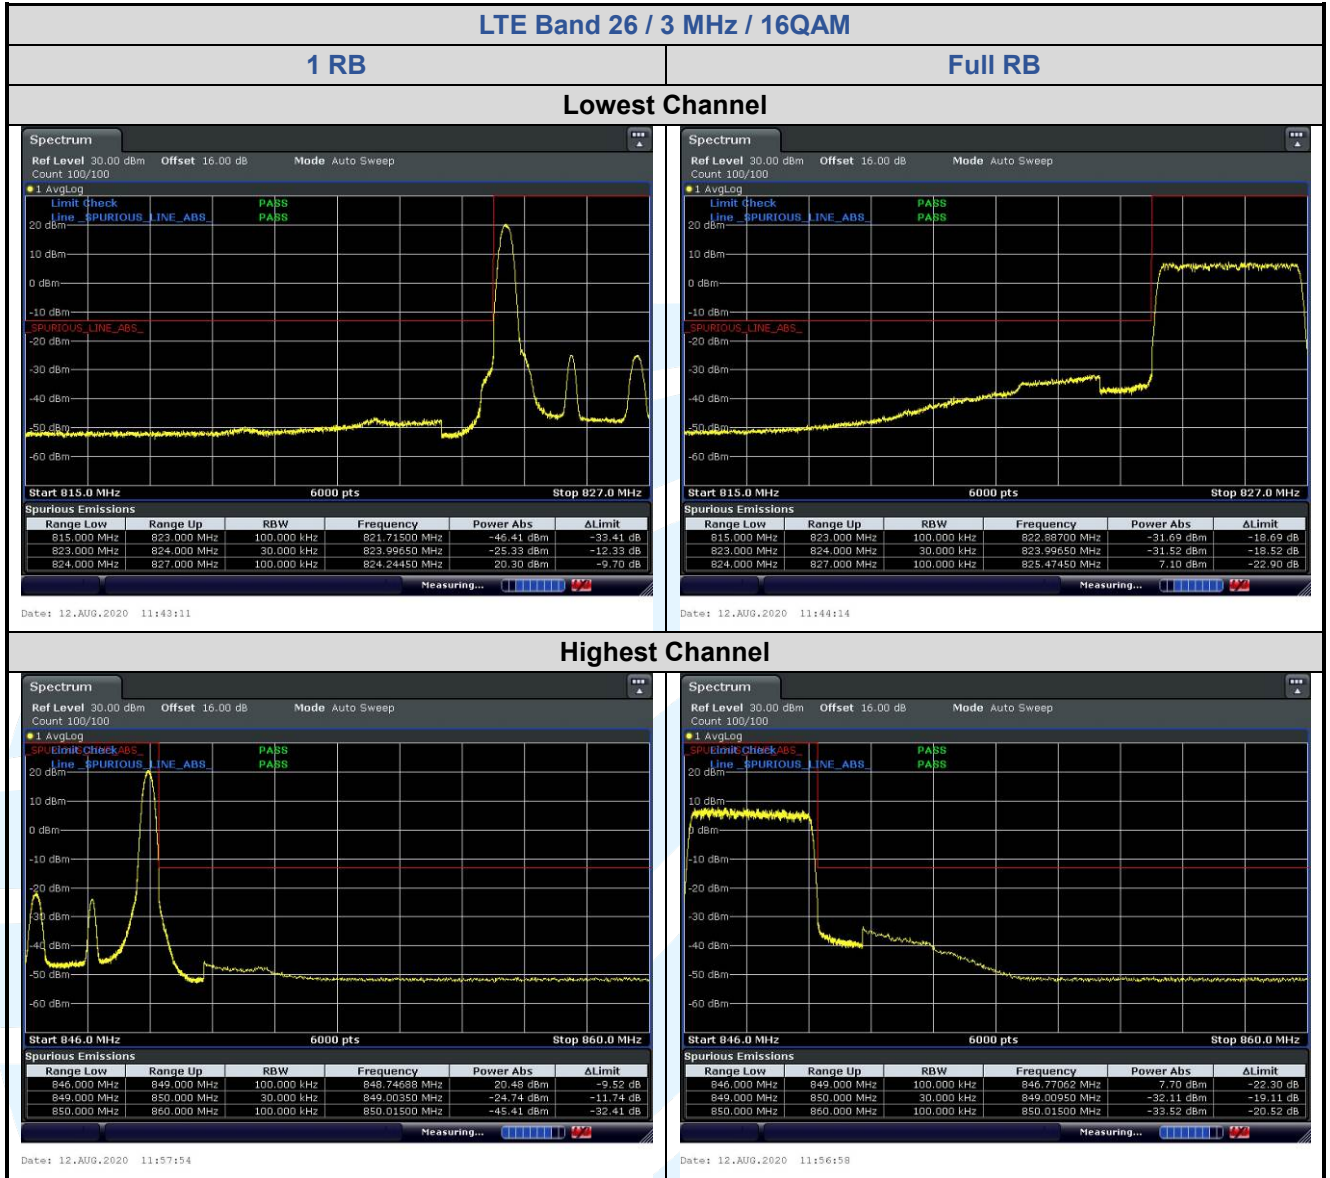

## 5.6.7 LTE Band 26

**Shenzhen UnionTrust Quality and Technology Co., Ltd.**

Address: 16/F, Block A, Building 6, Baoneng Science and Technology Park, Qingxiang Road No.1, Longhua New District, Shenzhen, China

## 5.6.9 LTE Band 38