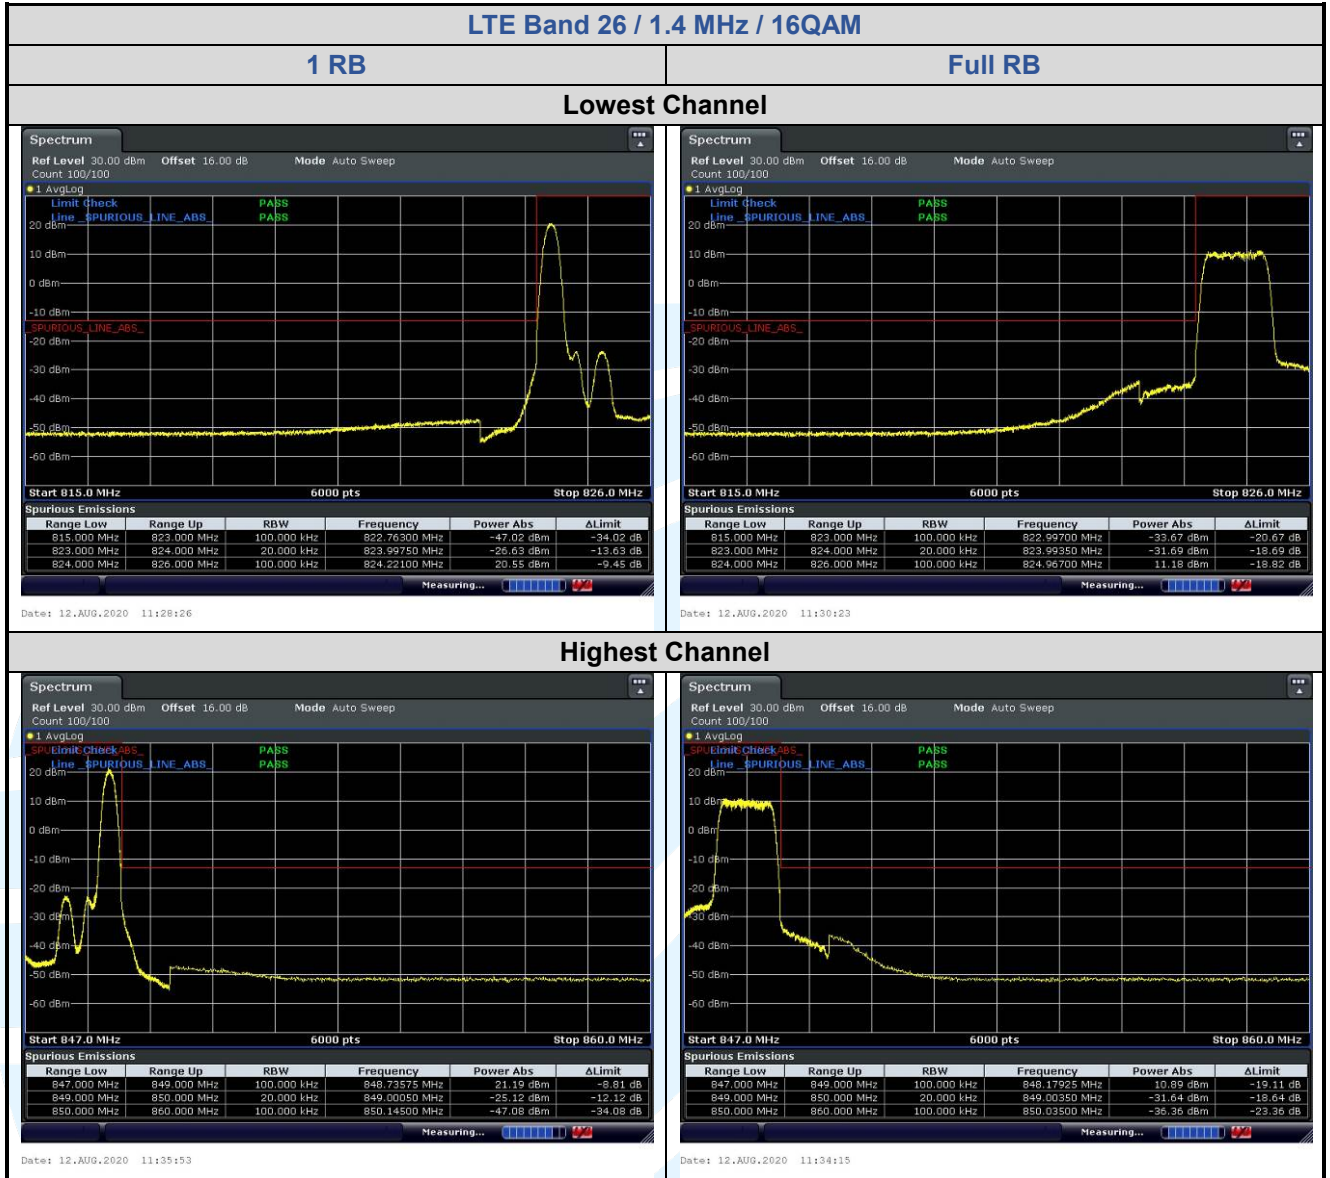

## 5.6.7 LTE Band 26

**Shenzhen UnionTrust Quality and Technology Co., Ltd.**

Address: 16/F, Block A, Building 6, Baoneng Science and Technology Park, Qingxiang Road No.1, Longhua New District, Shenzhen, China

## 5.6.9 LTE Band 38