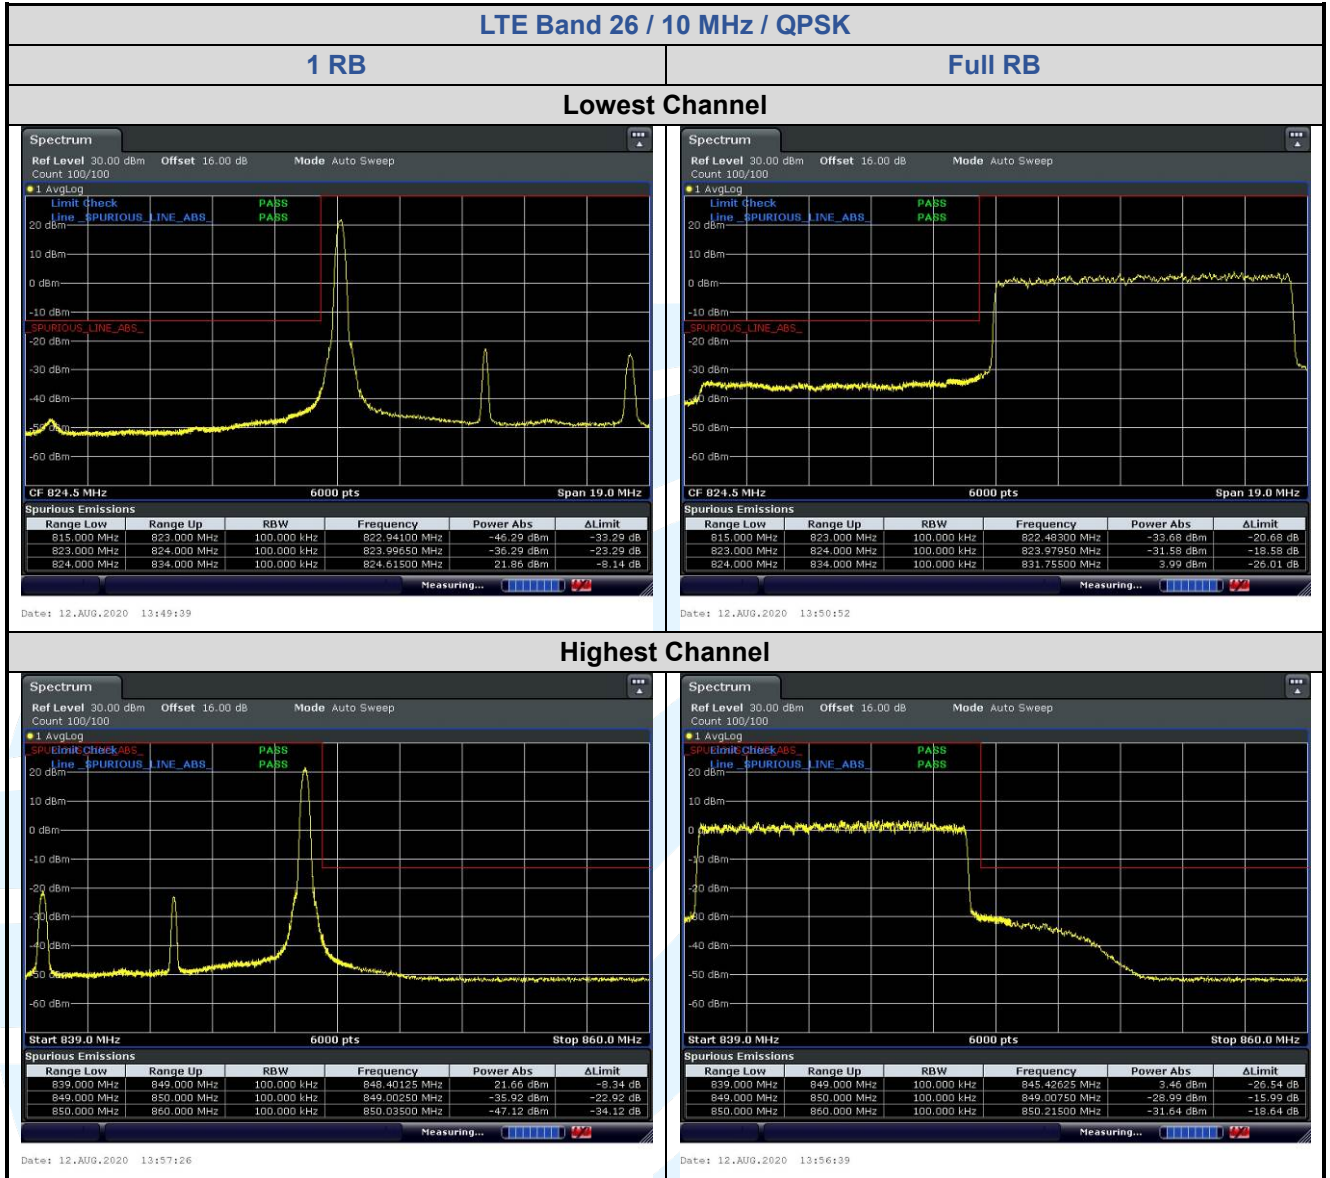

## 5.6.7 LTE Band 26

**Shenzhen UnionTrust Quality and Technology Co., Ltd.**

Address: 16/F, Block A, Building 6, Baoneng Science and Technology Park, Qingxiang Road No.1, Longhua New District, Shenzhen, China