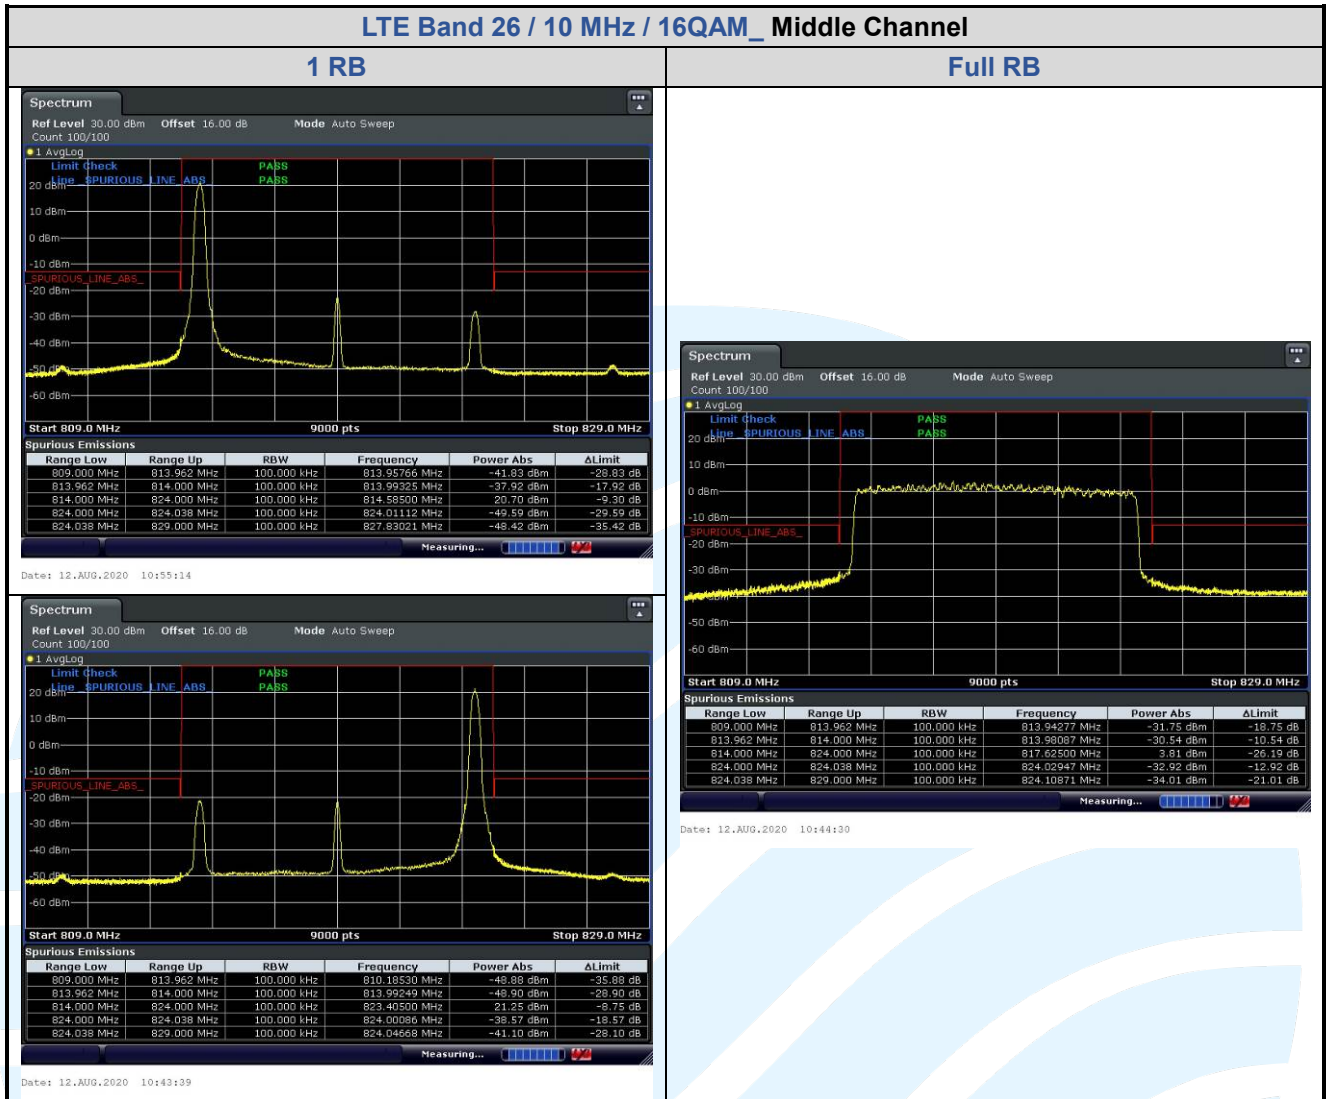

Tel: +86-755-28230888

Fax: +86-755-28230886

E-mail: info@uttlab.com

<http://www.uttlab.com>

UTTR-RF-FCC4G-V1.0

5.6.8 LTE Band 26 (Part 90S)

**Shenzhen UnionTrust Quality and Technology Co., Ltd.**

Address: 16/F, Block A, Building 6, Baoneng Science and Technology Park, Qingxiang Road No.1, Longhua New District, Shenzhen, China

## 5.6.9 LTE Band 38