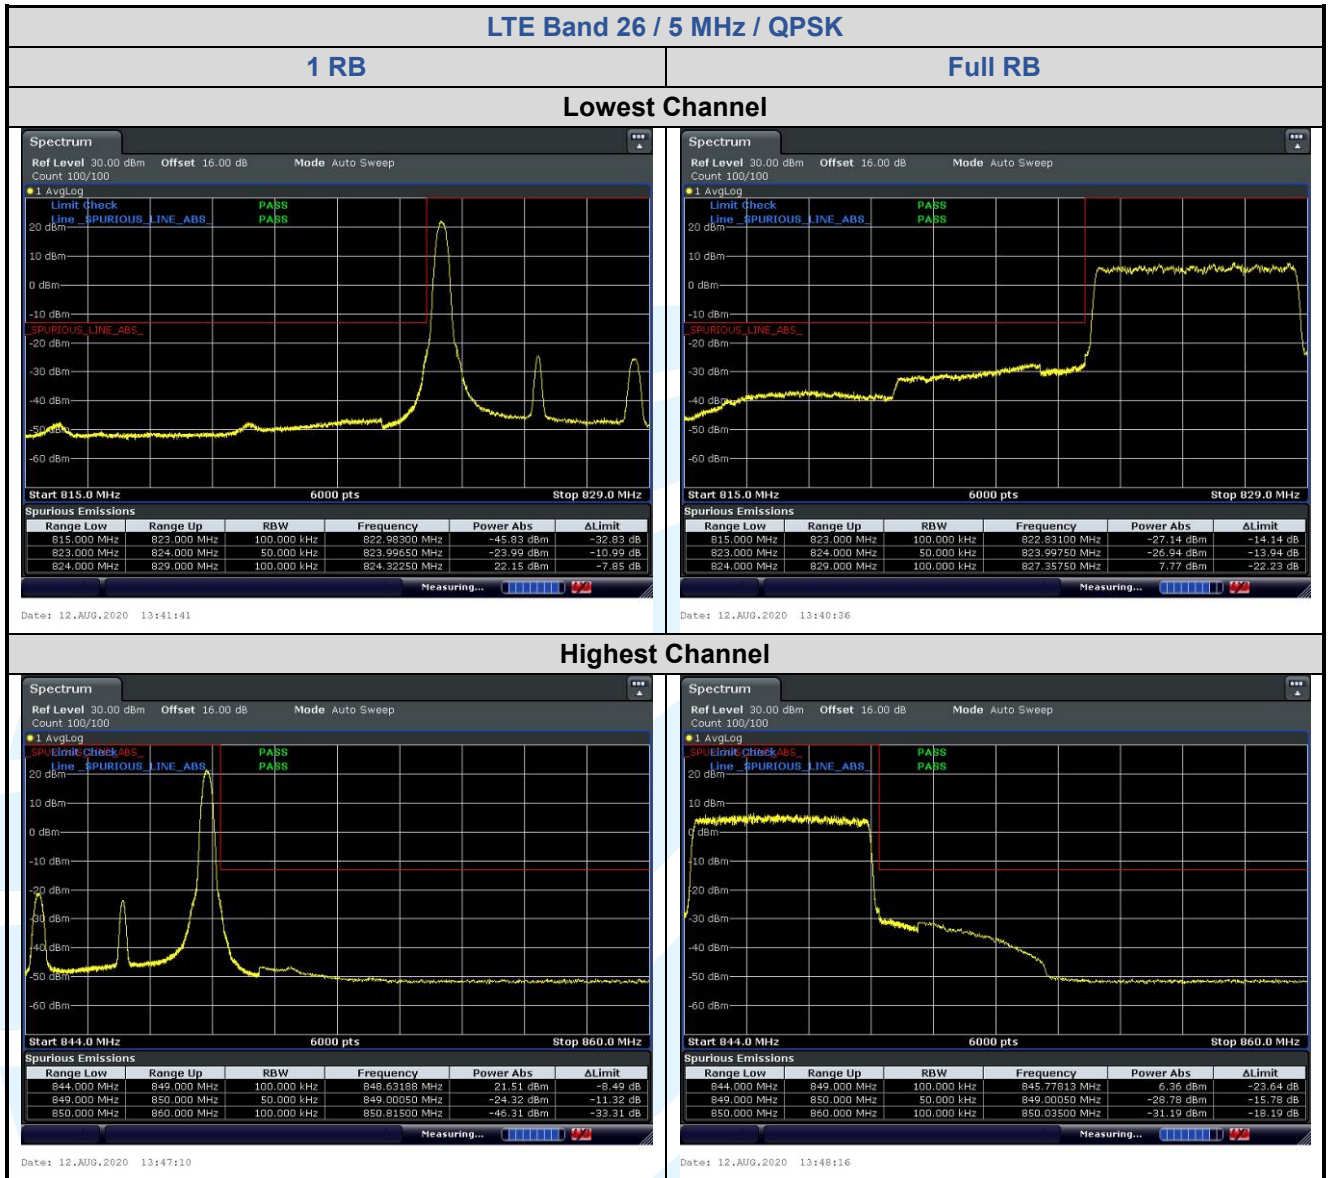

## 5.6.7 LTE Band 26

**Shenzhen UnionTrust Quality and Technology Co., Ltd.**

Address: 16/F, Block A, Building 6, Baoneng Science and Technology Park, Qingxiang Road No.1, Longhua New District, Shenzhen, China