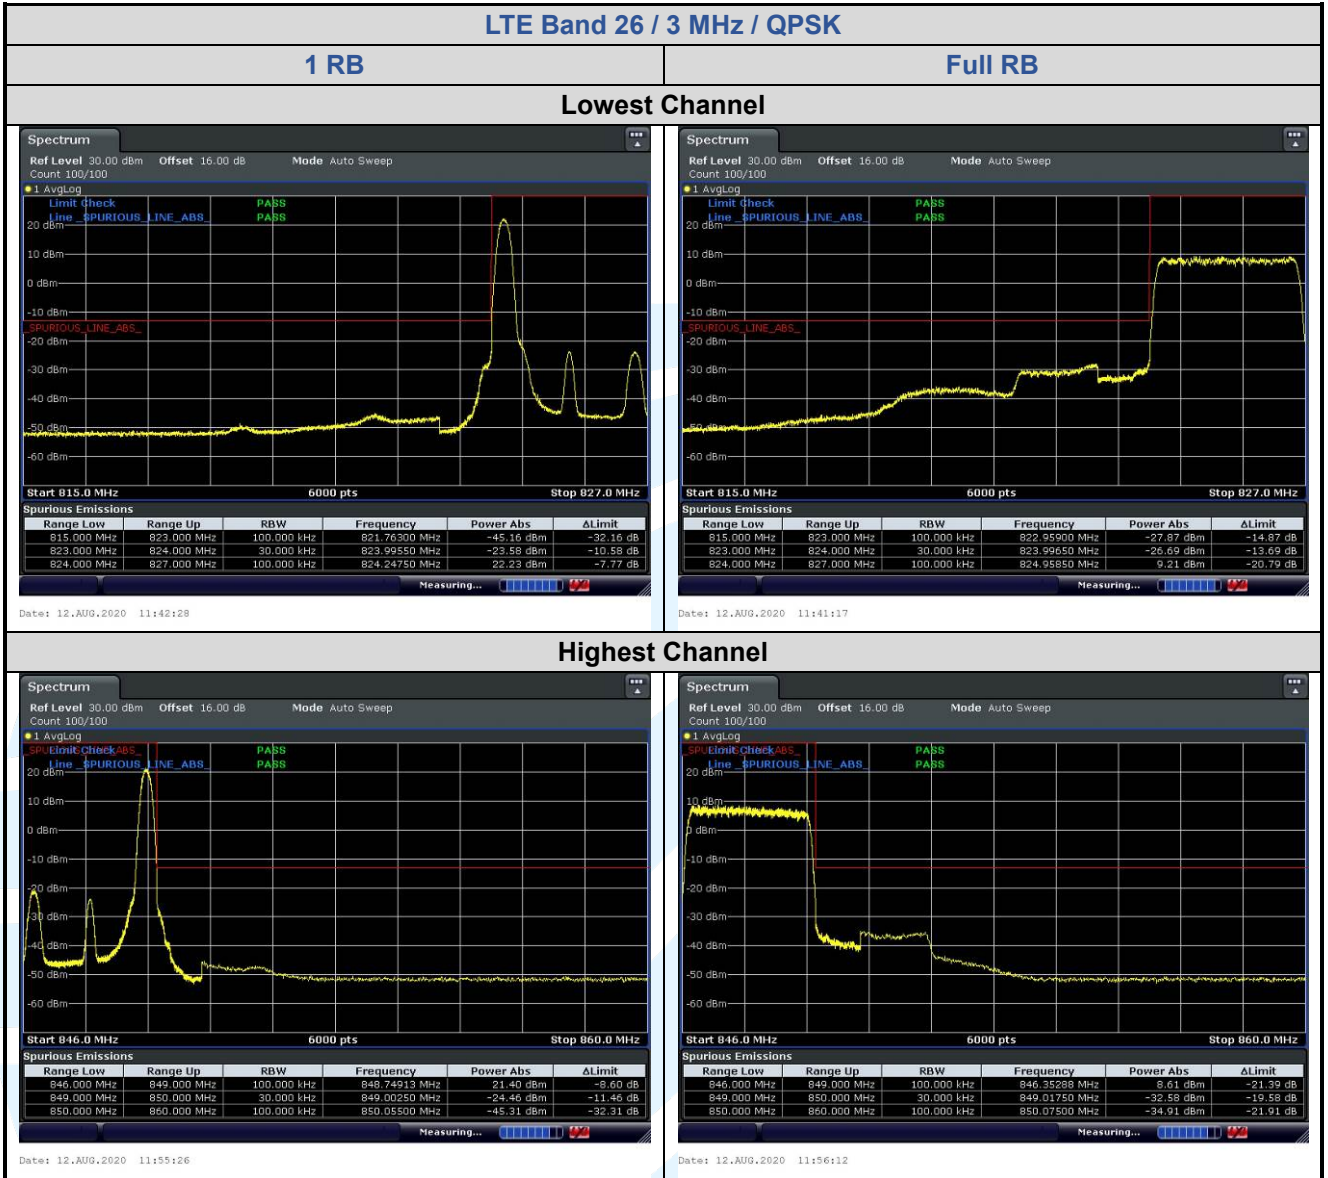

## 5.6.7 LTE Band 26

**Shenzhen UnionTrust Quality and Technology Co., Ltd.**

Address: 16/F, Block A, Building 6, Baoneng Science and Technology Park, Qingxiang Road No.1, Longhua New District, Shenzhen, China