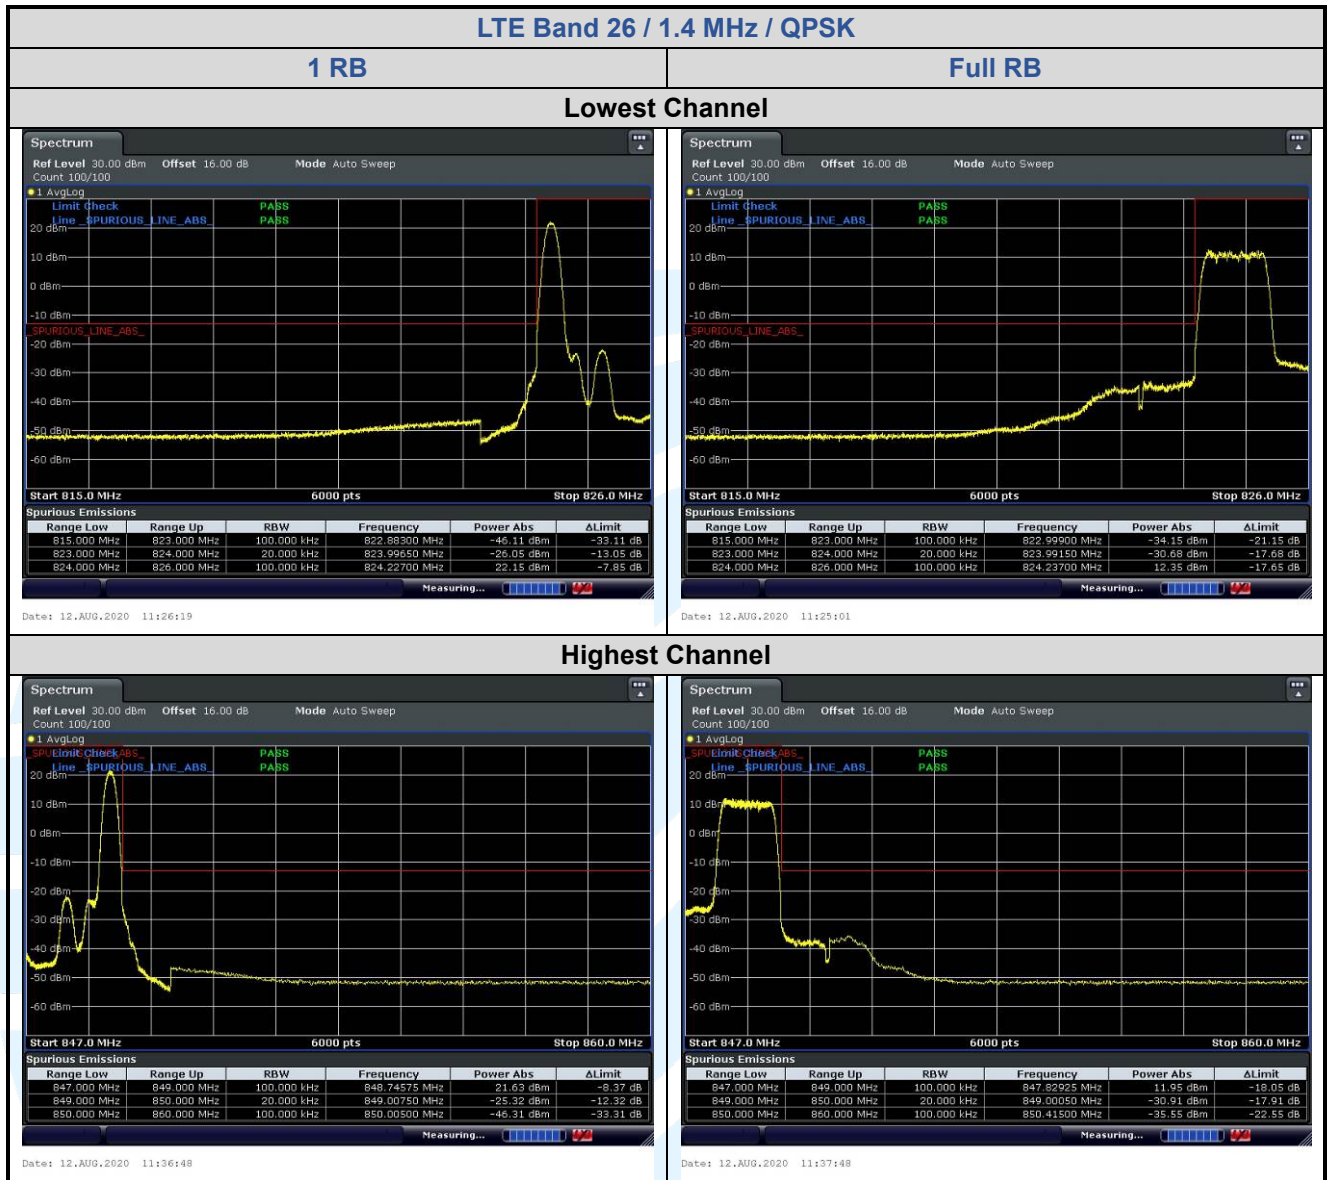

## 5.6.7 LTE Band 26

**Shenzhen UnionTrust Quality and Technology Co., Ltd.**

Address: 16/F, Block A, Building 6, Baoneng Science and Technology Park, Qingxiang Road No.1, Longhua New District, Shenzhen, China