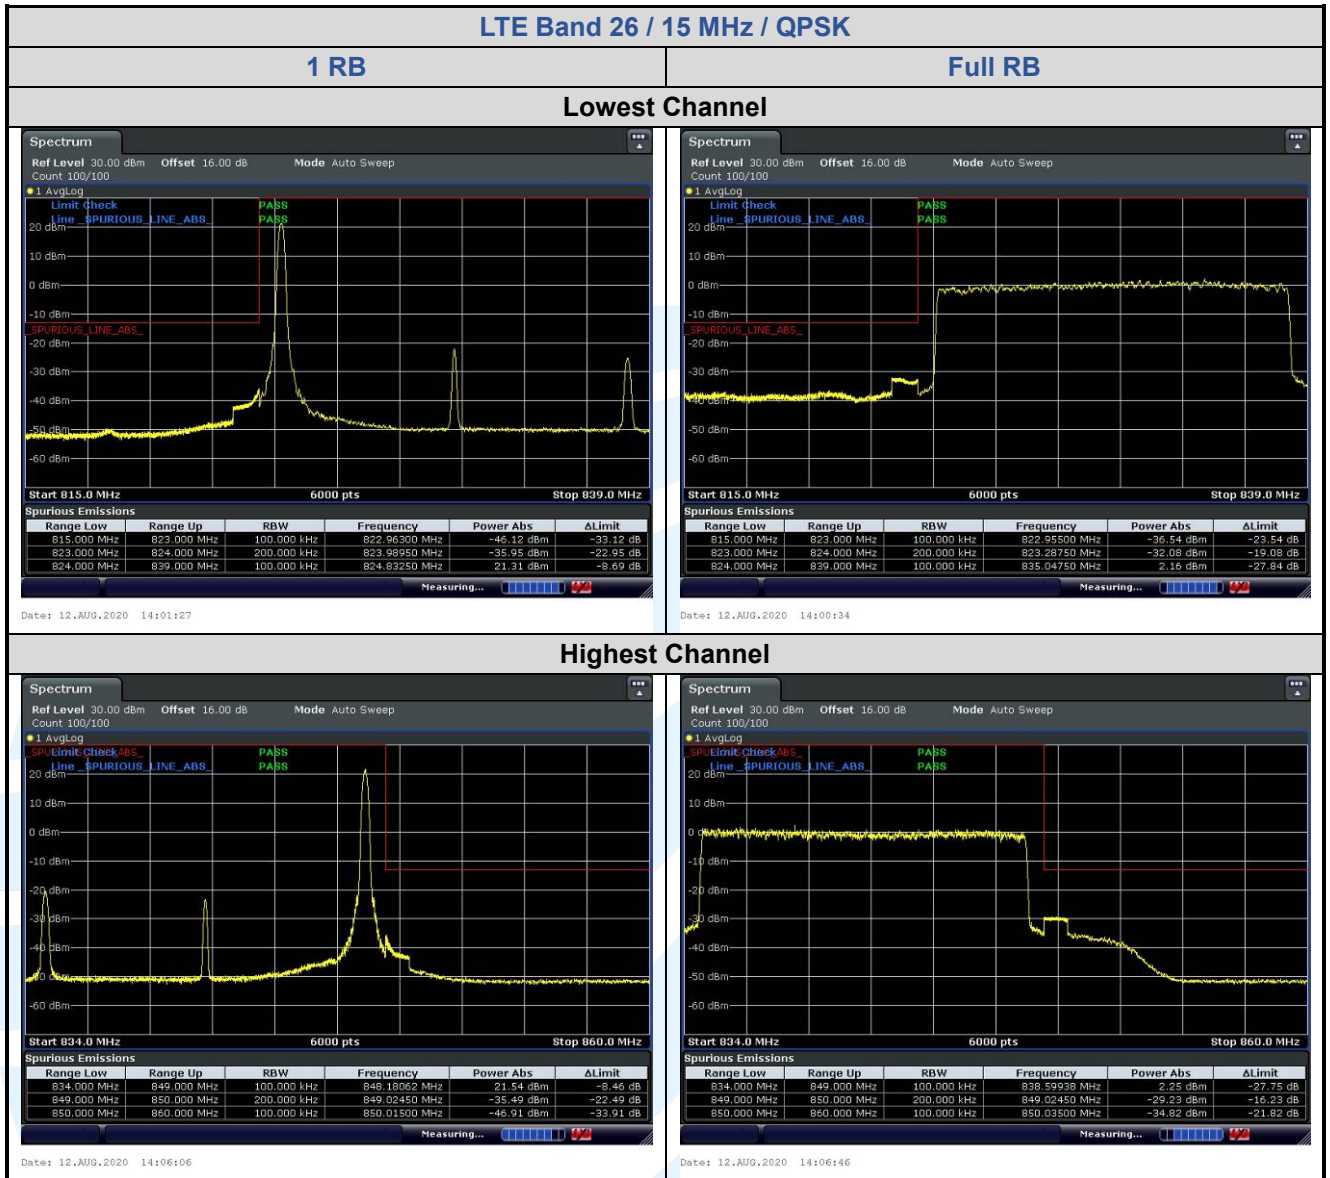

## 5.6.7 LTE Band 26

**Shenzhen UnionTrust Quality and Technology Co., Ltd.**

Address: 16/F, Block A, Building 6, Baoneng Science and Technology Park, Qingxiang Road No.1, Longhua New District, Shenzhen, China