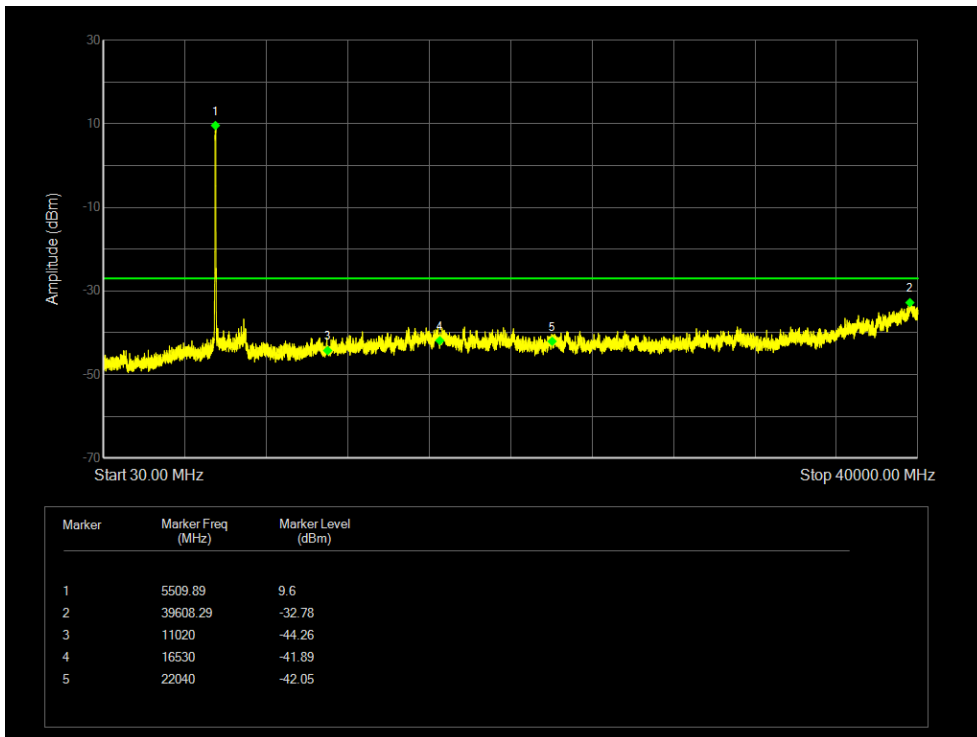

Tx. Spurious NVNT 802.11a 5700MHz Ant 2 Emission

Tx. Spurious NVNT 802.11ac20 5500MHz Ant 1 Emission

Tx. Spurious NVNT 802.11ac20 5600MHz Ant 1 Emission

Tx. Spurious NVNT 802.11ac20 5700MHz Ant 1 Emission

Tx. Spurious NVNT 802.11ac20 5500MHz Ant 2 Emission

Tx. Spurious NVNT 802.11ac20 5600MHz Ant 2 Emission

Tx. Spurious NVNT 802.11ac20 5700MHz Ant 2 Emission

Tx. Spurious NVNT 802.11ac40 5510MHz Ant 1 Emission

Tx. Spurious NVNT 802.11ac40 5590MHz Ant 1 Emission

Tx. Spurious NVNT 802.11ac40 5670MHz Ant 1 Emission

Tx. Spurious NVNT 802.11ac40 5510MHz Ant 2 Emission

Tx. Spurious NVNT 802.11ac40 5590MHz Ant 2 Emission