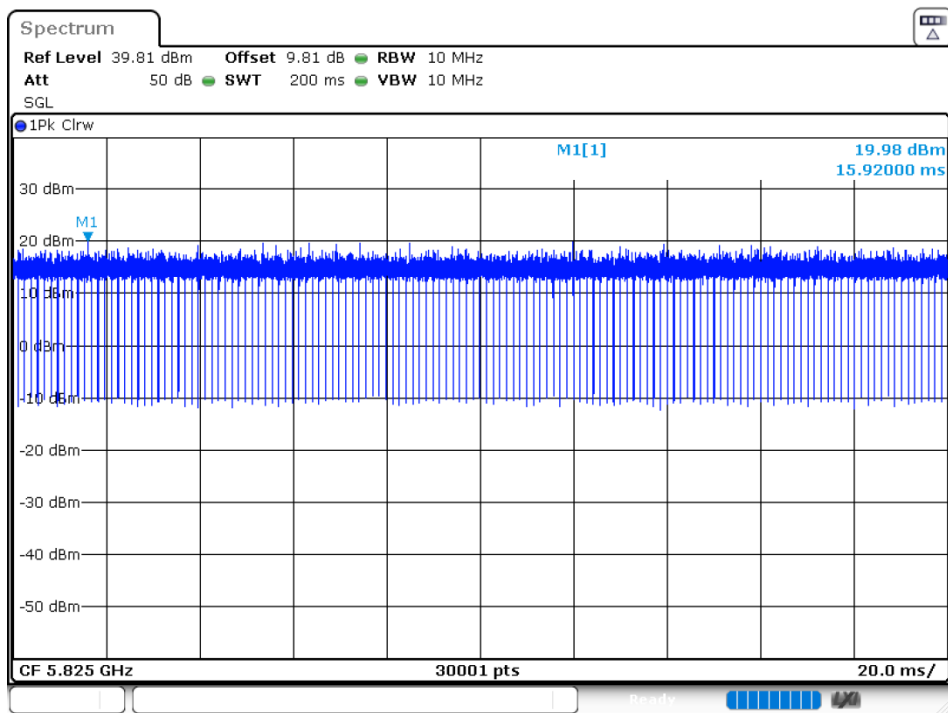

Duty Cycle NVNT 802.11a 5745MHz Ant 1

Duty Cycle NVNT 802.11a 5785MHz Ant 1

Duty Cycle NVNT 802.11a 5825MHz Ant 1

Duty Cycle NVNT 802.11a 5745MHz Ant 2

Duty Cycle NVNT 802.11a 5785MHz Ant 2

Duty Cycle NVNT 802.11a 5825MHz Ant 2