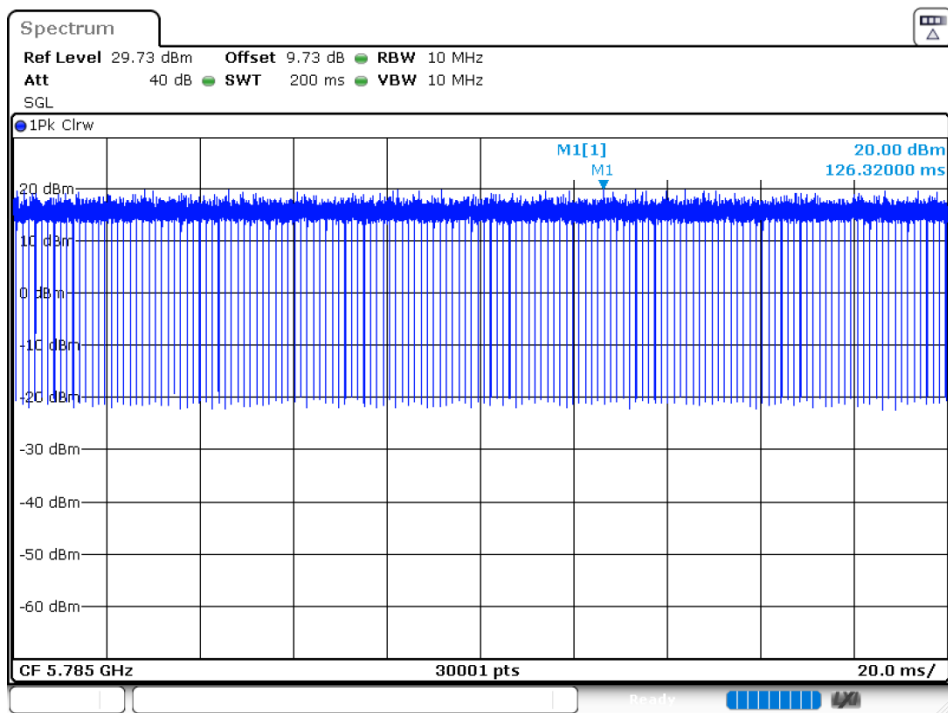

Duty Cycle NVNT 802.11ac20 5785MHz Ant 1