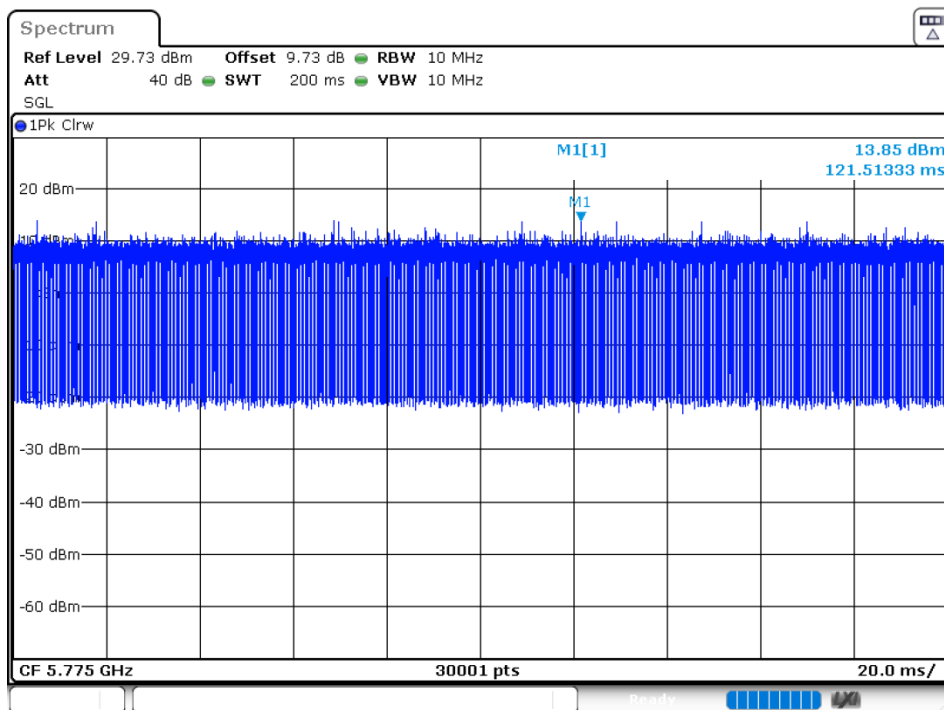

Duty Cycle NVNT 802.11ac80 5775MHz Ant 2