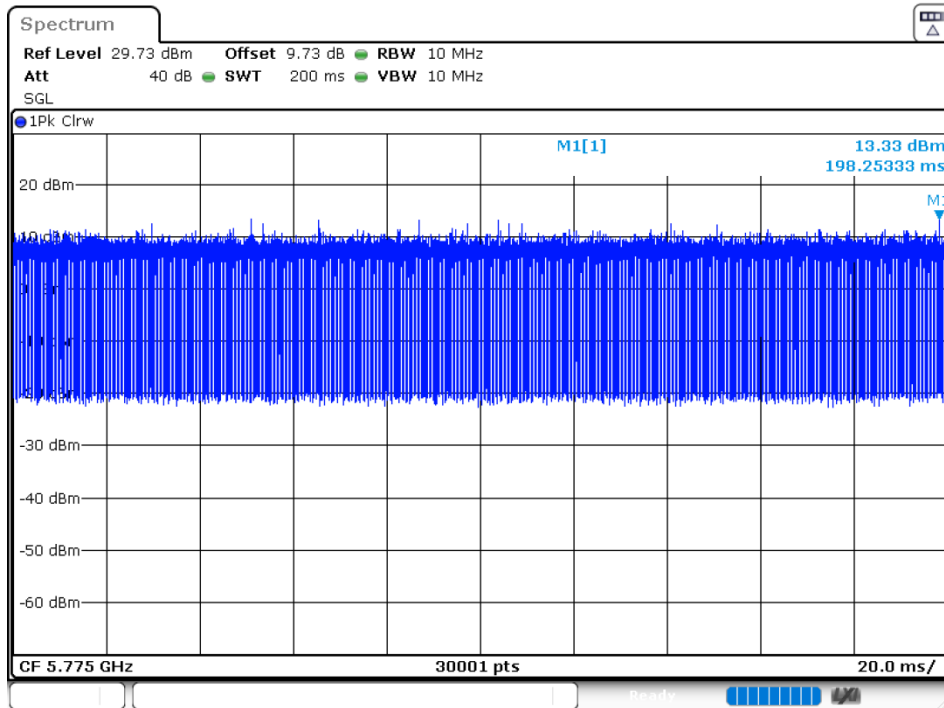

Duty Cycle NVNT 802.11ac80 5775MHz Ant 1