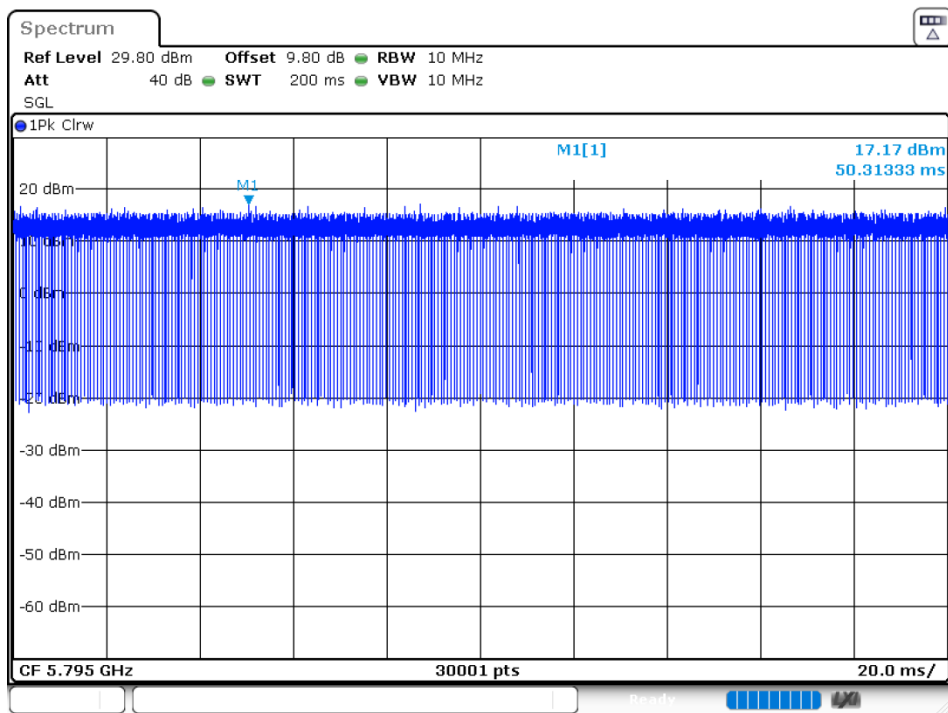

Duty Cycle NVNT 802.11ac20 5825MHz Ant 2

Duty Cycle NVNT 802.11ac40 5755MHz Ant 1

Duty Cycle NVNT 802.11ac40 5795MHz Ant 1

Duty Cycle NVNT 802.11ac40 5755MHz Ant 2

Duty Cycle NVNT 802.11ac40 5795MHz Ant 2