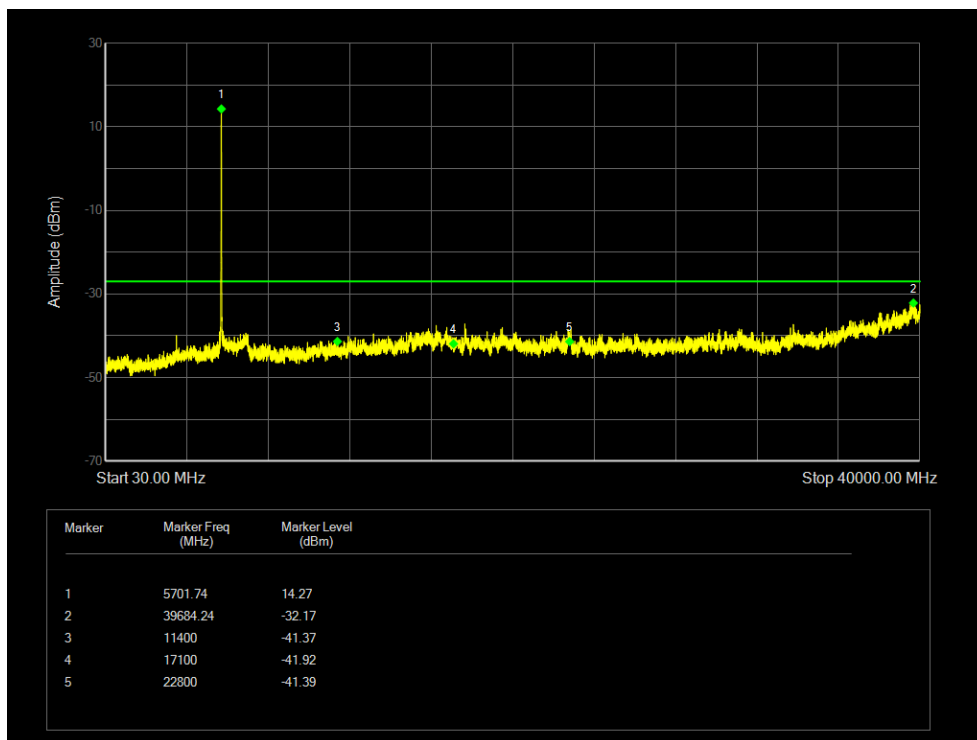

Tx. Spurious NVNT 802.11a 5500MHz Ant 1 Emission

Tx. Spurious NVNT 802.11a 5600MHz Ant 1 Emission

Tx. Spurious NVNT 802.11a 5700MHz Ant 1 Emission

Tx. Spurious NVNT 802.11a 5500MHz Ant 2 Emission

Tx. Spurious NVNT 802.11a 5600MHz Ant 2 Emission

Tx. Spurious NVNT 802.11a 5700MHz Ant 2 Emission

Tx. Spurious NVNT 802.11ac20 5500MHz Ant 1 Emission

Tx. Spurious NVNT 802.11ac20 5600MHz Ant 1 Emission

Tx. Spurious NVNT 802.11ac20 5700MHz Ant 1 Emission

Tx. Spurious NVNT 802.11ac20 5500MHz Ant 2 Emission

Tx. Spurious NVNT 802.11ac20 5600MHz Ant 2 Emission

Tx. Spurious NVNT 802.11ac20 5700MHz Ant 2 Emission

Tx. Spurious NVNT 802.11ac40 5510MHz Ant 1 Emission