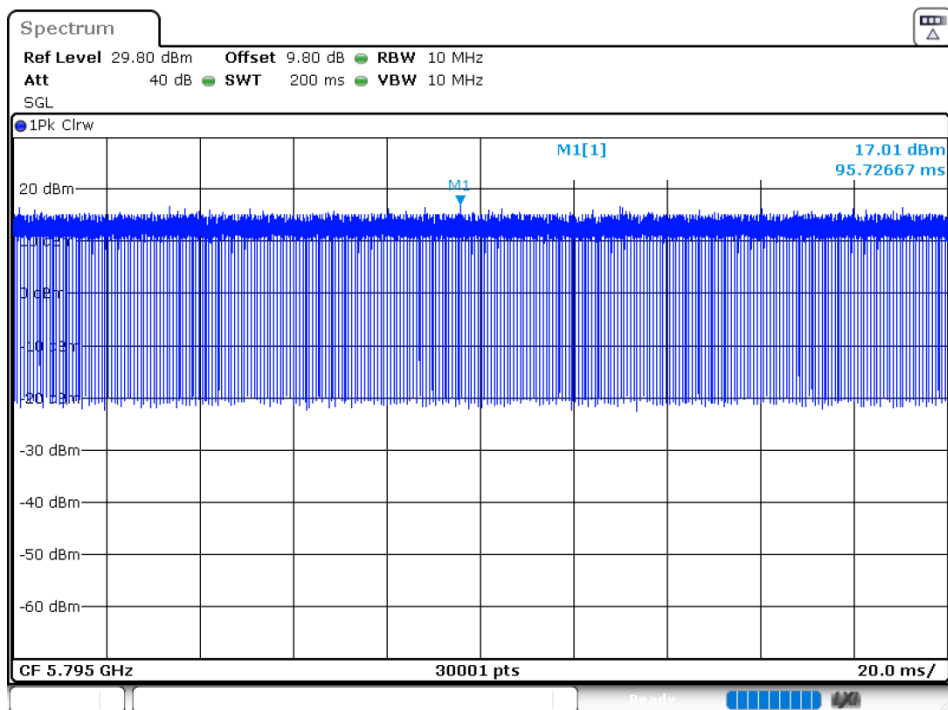

Duty Cycle NVNT 802.11ac40 5795MHz Ant 1