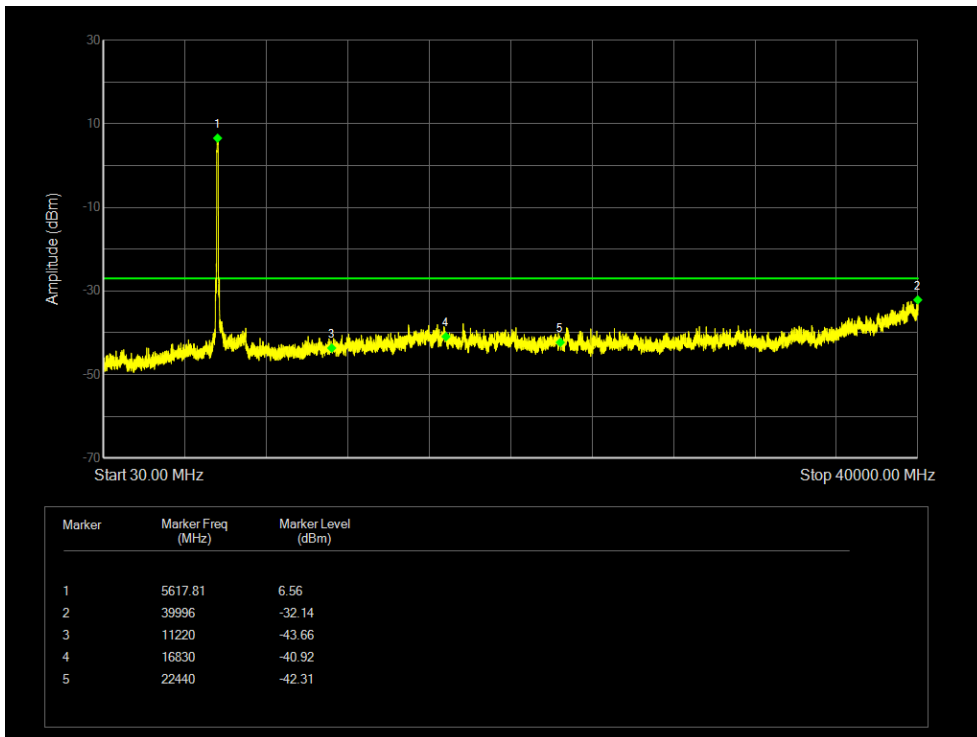

Tx. Spurious NVNT 802.11ac20 5500MHz Ant 2 Emission

Tx. Spurious NVNT 802.11ac20 5600MHz Ant 2 Emission

Tx. Spurious NVNT 802.11ac20 5700MHz Ant 2 Emission

Tx. Spurious NVNT 802.11ac40 5510MHz Ant 1 Emission

Tx. Spurious NVNT 802.11ac40 5590MHz Ant 1 Emission

Tx. Spurious NVNT 802.11ac40 5670MHz Ant 1 Emission

Tx. Spurious NVNT 802.11ac40 5510MHz Ant 2 Emission

Tx. Spurious NVNT 802.11ac40 5590MHz Ant 2 Emission

Tx. Spurious NVNT 802.11ac40 5670MHz Ant 2 Emission

Tx. Spurious NVNT 802.11ac80 5530MHz Ant 1 Emission

Tx. Spurious NVNT 802.11ac80 5610MHz Ant 1 Emission

Tx. Spurious NVNT 802.11ac80 5530MHz Ant 2 Emission