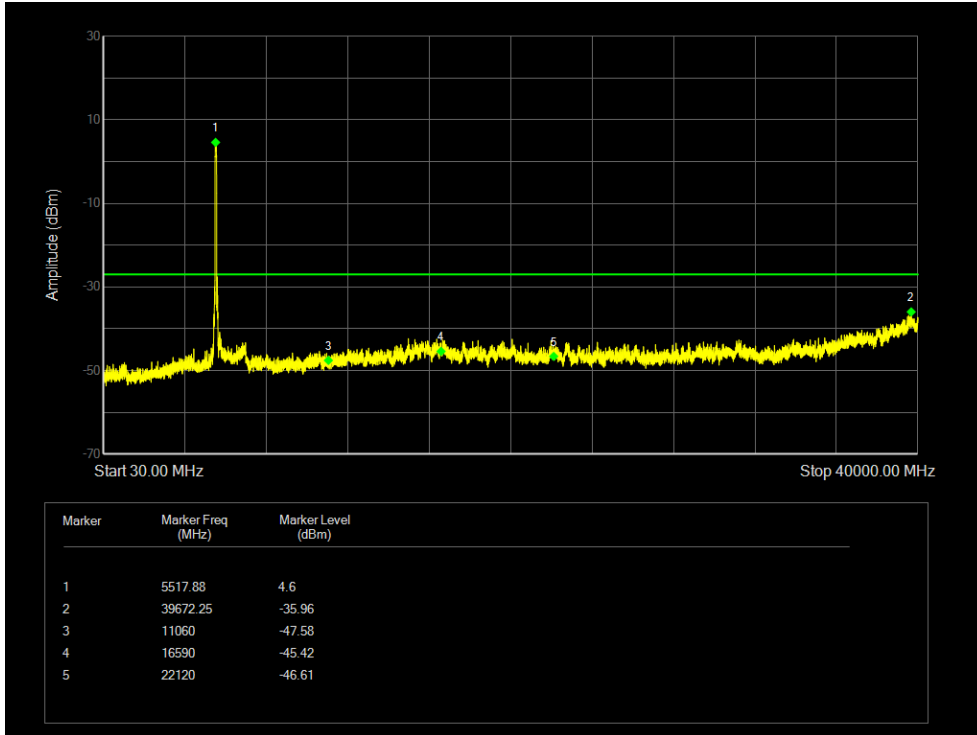

Tx. Spurious NVNT 802.11ax20 5500MHz Ant 2 Emission

Tx. Spurious NVNT 802.11ax20 5600MHz Ant 2 Emission

Tx. Spurious NVNT 802.11ax20 5700MHz Ant 2 Emission

Tx. Spurious NVNT 802.11ax40 5510MHz Ant 1 Emission

Tx. Spurious NVNT 802.11ax40 5590MHz Ant 1 Emission

Tx. Spurious NVNT 802.11ax40 5670MHz Ant 1 Emission

Tx. Spurious NVNT 802.11ax40 5510MHz Ant 2 Emission

Tx. Spurious NVNT 802.11ax40 5590MHz Ant 2 Emission

Tx. Spurious NVNT 802.11ax40 5670MHz Ant 2 Emission

Tx. Spurious NVNT 802.11ax80 5530MHz Ant 1 Emission

Tx. Spurious NVNT 802.11ax80 5610MHz Ant 1 Emission

Tx. Spurious NVNT 802.11ax80 5530MHz Ant 2 Emission