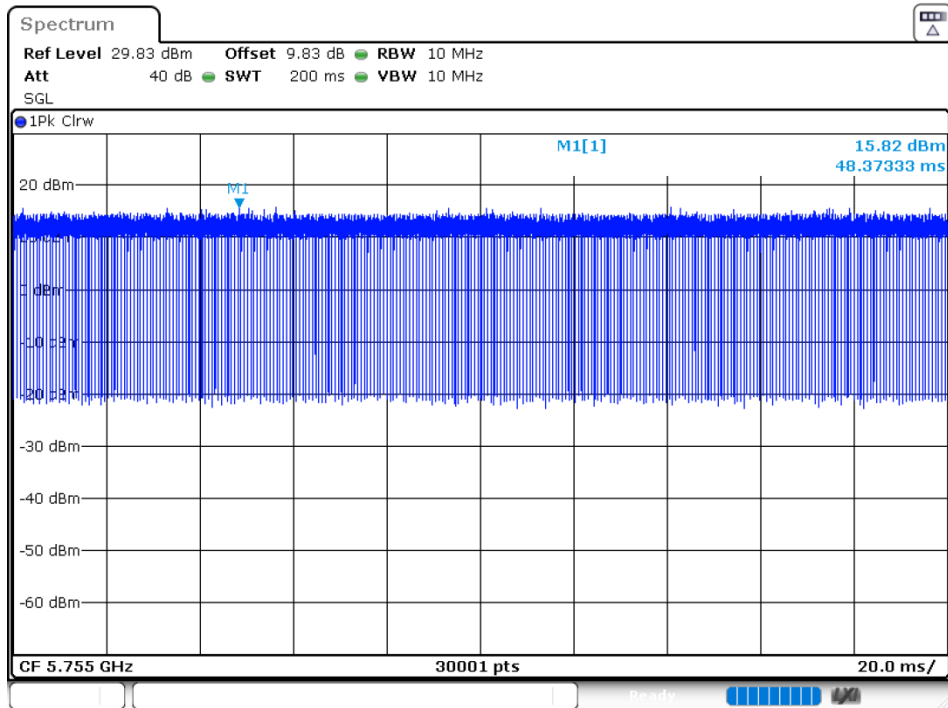

Duty Cycle NVNT 802.11ac40 5755MHz Ant 1