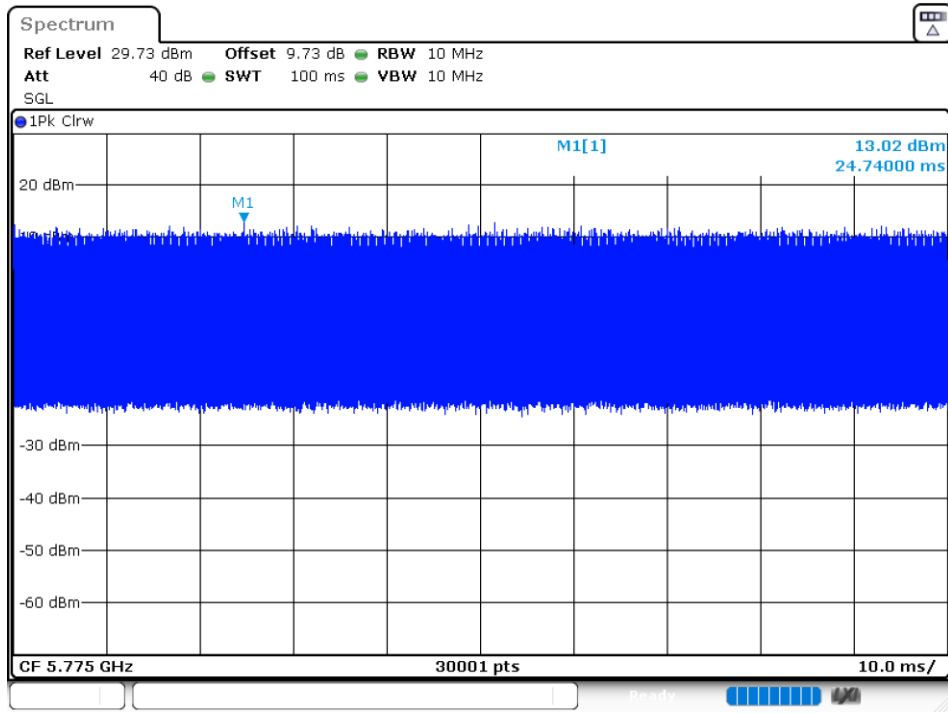

Duty Cycle NVNT 802.11ax80 5775MHz Ant 1