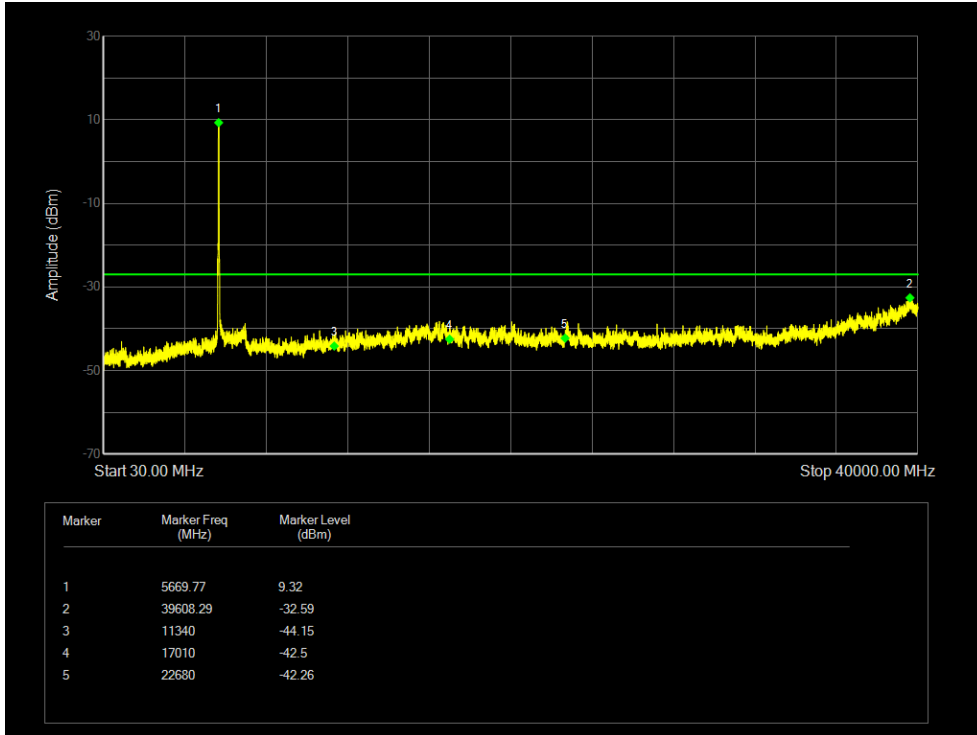

Tx. Spurious NVNT 802.11ac80 5610MHz Ant 2 Emission

Tx. Spurious NVNT 802.11ax20 5500MHz Ant 1 Emission

Tx. Spurious NVNT 802.11ax20 5600MHz Ant 1 Emission

Tx. Spurious NVNT 802.11ax20 5700MHz Ant 1 Emission

Tx. Spurious NVNT 802.11ax20 5500MHz Ant 2 Emission

Tx. Spurious NVNT 802.11ax20 5600MHz Ant 2 Emission

Tx. Spurious NVNT 802.11ax20 5700MHz Ant 2 Emission

Tx. Spurious NVNT 802.11ax40 5510MHz Ant 1 Emission

Tx. Spurious NVNT 802.11ax40 5590MHz Ant 1 Emission

Tx. Spurious NVNT 802.11ax40 5670MHz Ant 1 Emission

Tx. Spurious NVNT 802.11ax40 5510MHz Ant 2 Emission

Tx. Spurious NVNT 802.11ax40 5590MHz Ant 2 Emission