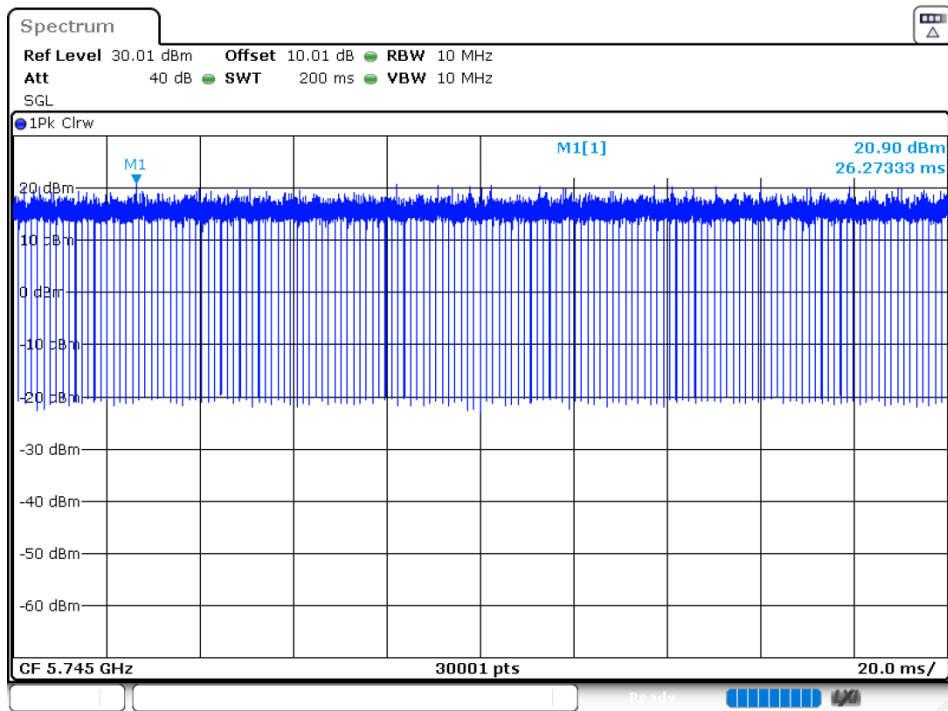

Duty Cycle NVNT 802.11ac20 5745MHz Ant 1

Duty Cycle NVNT 802.11ac20 5785MHz Ant 1

Duty Cycle NVNT 802.11ac20 5825MHz Ant 1

Duty Cycle NVNT 802.11ac20 5745MHz Ant 2

Duty Cycle NVNT 802.11ac20 5785MHz Ant 2