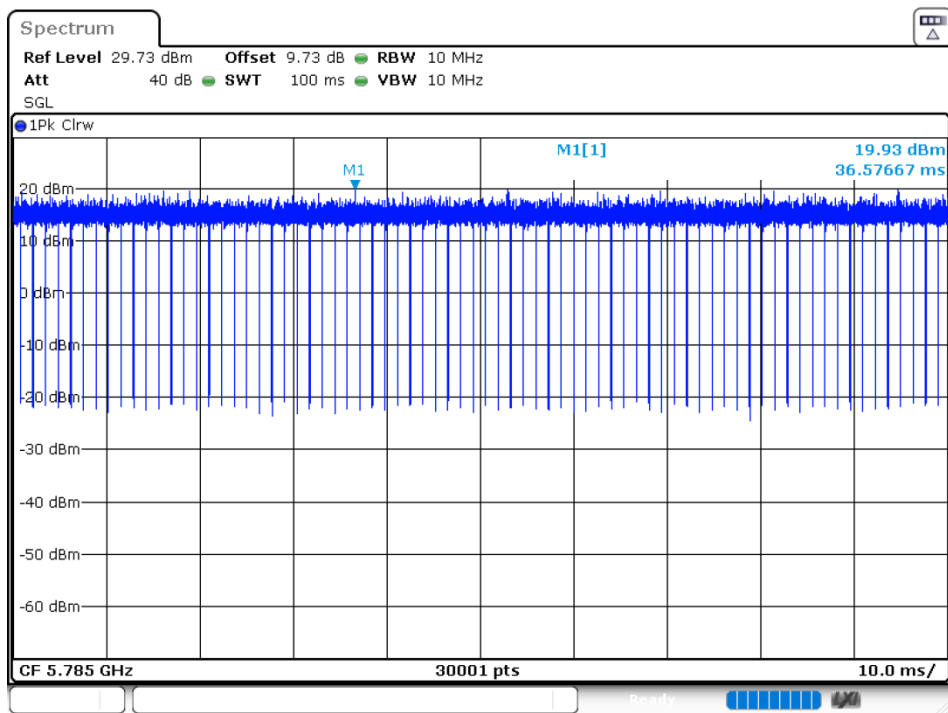

Duty Cycle NVNT 802.11ac80 5775MHz Ant 1

Duty Cycle NVNT 802.11ac80 5775MHz Ant 2

Duty Cycle NVNT 802.11ax20 5745MHz Ant 1

Duty Cycle NVNT 802.11ax20 5785MHz Ant 1

Duty Cycle NVNT 802.11ax20 5825MHz Ant 1