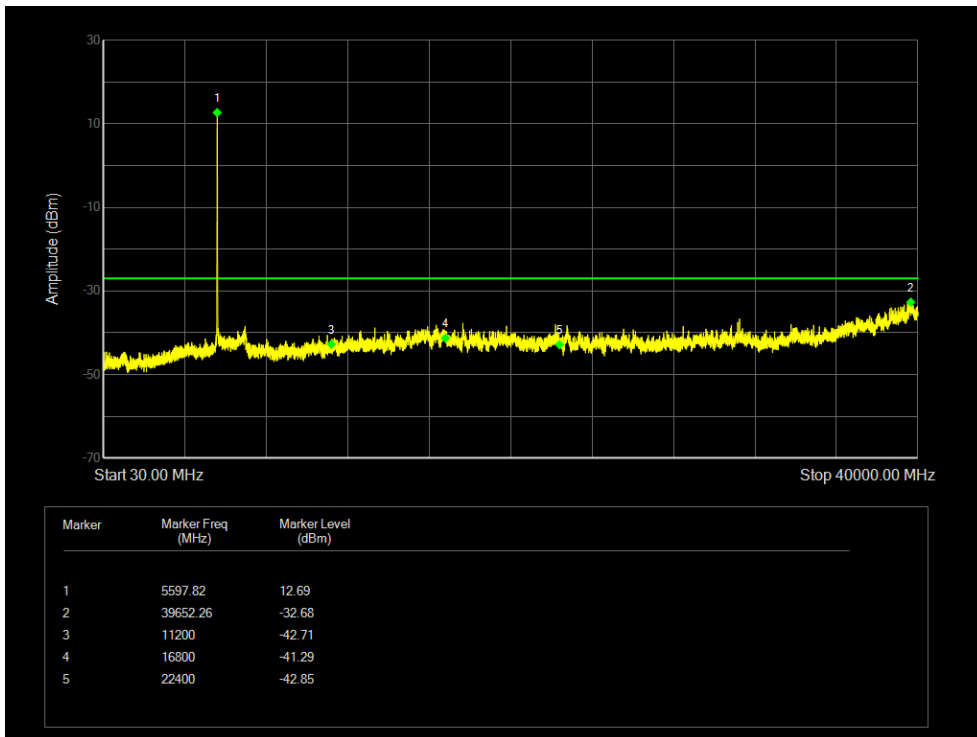

Tx. Spurious NVNT 802.11a 5600MHz Ant 1 Emission