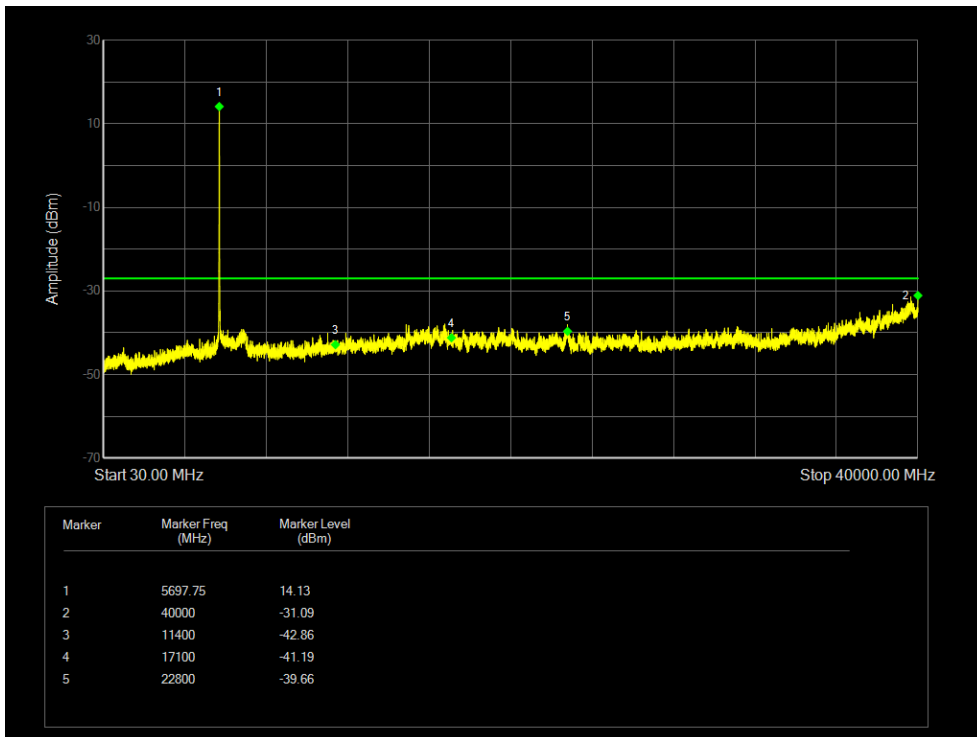

Tx. Spurious NVNT 802.11a 5500MHz Ant 1 Emission

Tx. Spurious NVNT 802.11a 5600MHz Ant 1 Emission

Tx. Spurious NVNT 802.11a 5700MHz Ant 1 Emission

Tx. Spurious NVNT 802.11a 5500MHz Ant 2 Emission

Tx. Spurious NVNT 802.11a 5600MHz Ant 2 Emission

Tx. Spurious NVNT 802.11a 5700MHz Ant 2 Emission

Tx. Spurious NVNT 802.11ac20 5500MHz Ant 1 Emission

Tx. Spurious NVNT 802.11ac20 5600MHz Ant 1 Emission

Tx. Spurious NVNT 802.11ac20 5700MHz Ant 1 Emission