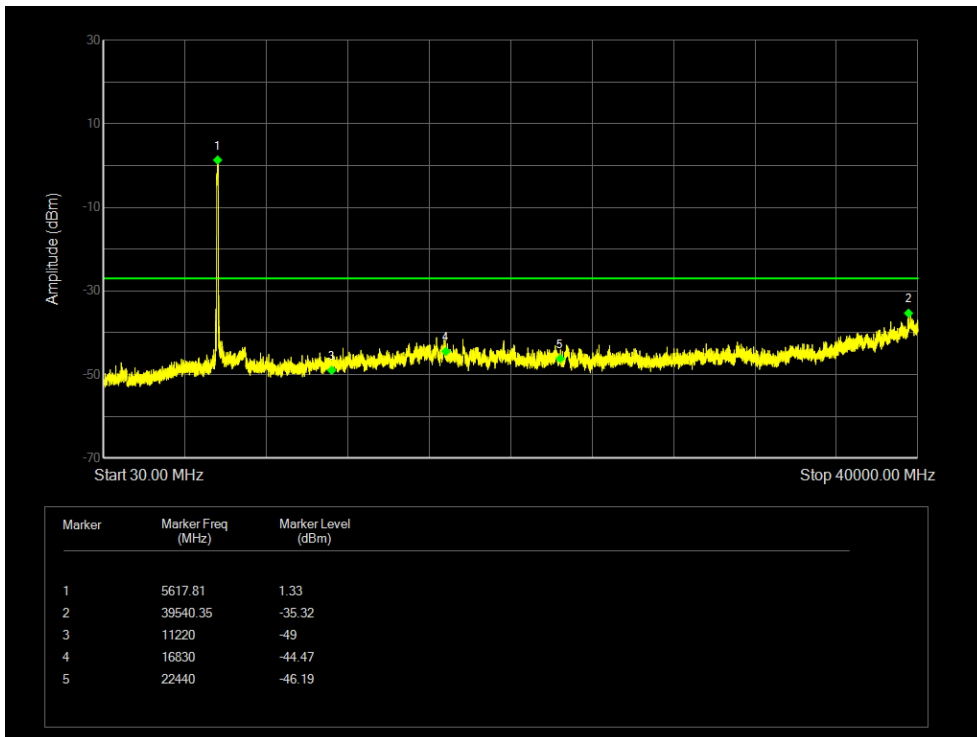

Tx. Spurious NVNT 802.11ax40 5670MHz Ant 2 Emission

Tx. Spurious NVNT 802.11ax80 5530MHz Ant 1 Emission

Tx. Spurious NVNT 802.11ax80 5610MHz Ant 1 Emission

Tx. Spurious NVNT 802.11ax80 5530MHz Ant 2 Emission

Tx. Spurious NVNT 802.11ax80 5610MHz Ant 2 Emission

Tx. Spurious NVNT 802.11n(HT20) 5500MHz Ant 1 Emission

Tx. Spurious NVNT 802.11n(HT20) 5600MHz Ant 1 Emission

Tx. Spurious NVNT 802.11n(HT20) 5700MHz Ant 1 Emission