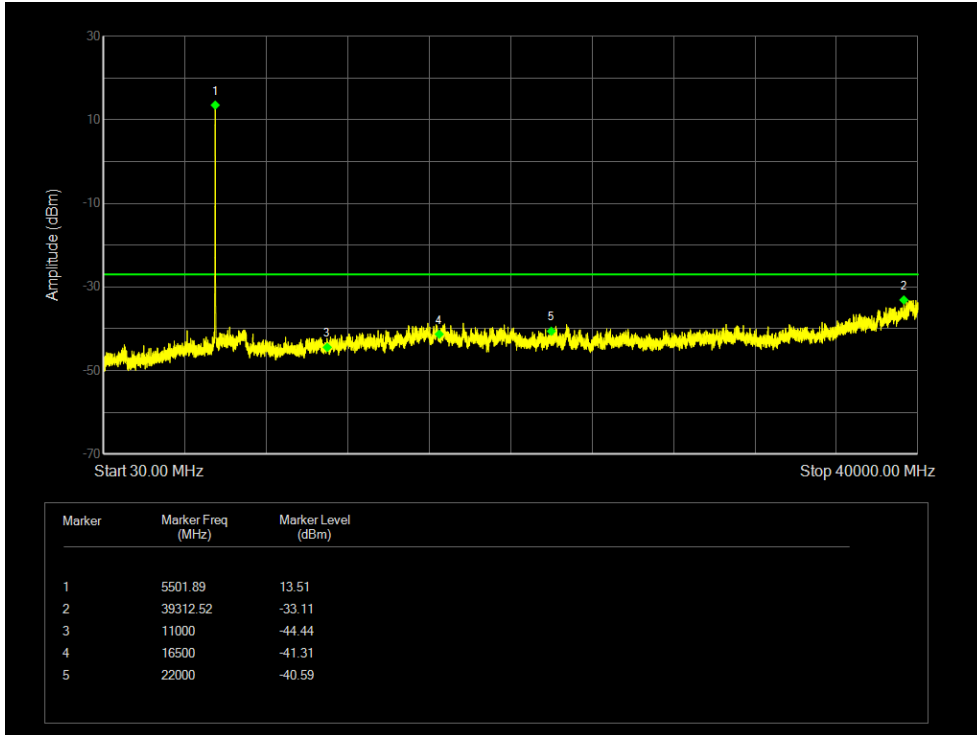

Tx. Spurious NVNT 802.11ac40 5590MHz Ant 1 Emission

Tx. Spurious NVNT 802.11ac40 5670MHz Ant 1 Emission

Tx. Spurious NVNT 802.11ac40 5510MHz Ant 2 Emission

Tx. Spurious NVNT 802.11ac40 5590MHz Ant 2 Emission

Tx. Spurious NVNT 802.11ac40 5670MHz Ant 2 Emission

Tx. Spurious NVNT 802.11ac80 5530MHz Ant 1 Emission

Tx. Spurious NVNT 802.11ac80 5610MHz Ant 1 Emission

Tx. Spurious NVNT 802.11ac80 5530MHz Ant 2 Emission

Tx. Spurious NVNT 802.11ac80 5610MHz Ant 2 Emission

Tx. Spurious NVNT 802.11ax20 5500MHz Ant 1 Emission

Tx. Spurious NVNT 802.11ax20 5600MHz Ant 1 Emission

Tx. Spurious NVNT 802.11ax20 5700MHz Ant 1 Emission