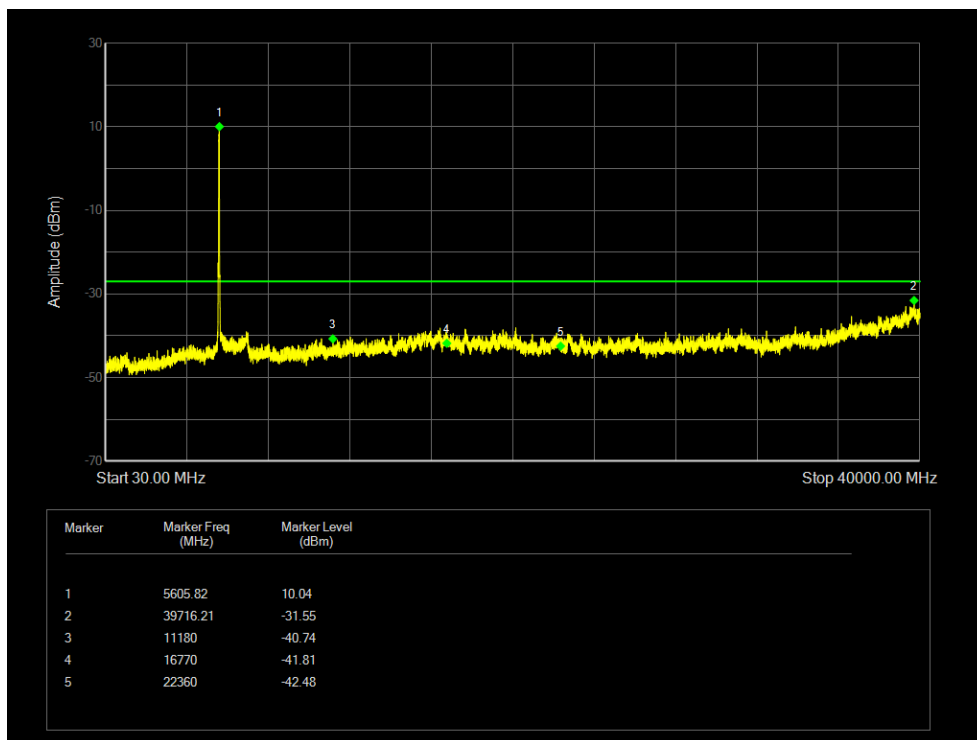

Tx. Spurious NVNT 802.11ac80 5610MHz Ant 2 Emission

Tx. Spurious NVNT 802.11ax20 5500MHz Ant 1 Emission

Tx. Spurious NVNT 802.11ax20 5600MHz Ant 1 Emission

Tx. Spurious NVNT 802.11ax20 5700MHz Ant 1 Emission

Tx. Spurious NVNT 802.11ax20 5500MHz Ant 2 Emission

Tx. Spurious NVNT 802.11ax20 5600MHz Ant 2 Emission

Tx. Spurious NVNT 802.11ax20 5700MHz Ant 2 Emission

Tx. Spurious NVNT 802.11ax40 5510MHz Ant 1 Emission

Tx. Spurious NVNT 802.11ax40 5590MHz Ant 1 Emission

Tx. Spurious NVNT 802.11ax40 5670MHz Ant 1 Emission

Tx. Spurious NVNT 802.11ax40 5510MHz Ant 2 Emission

Tx. Spurious NVNT 802.11ax40 5590MHz Ant 2 Emission