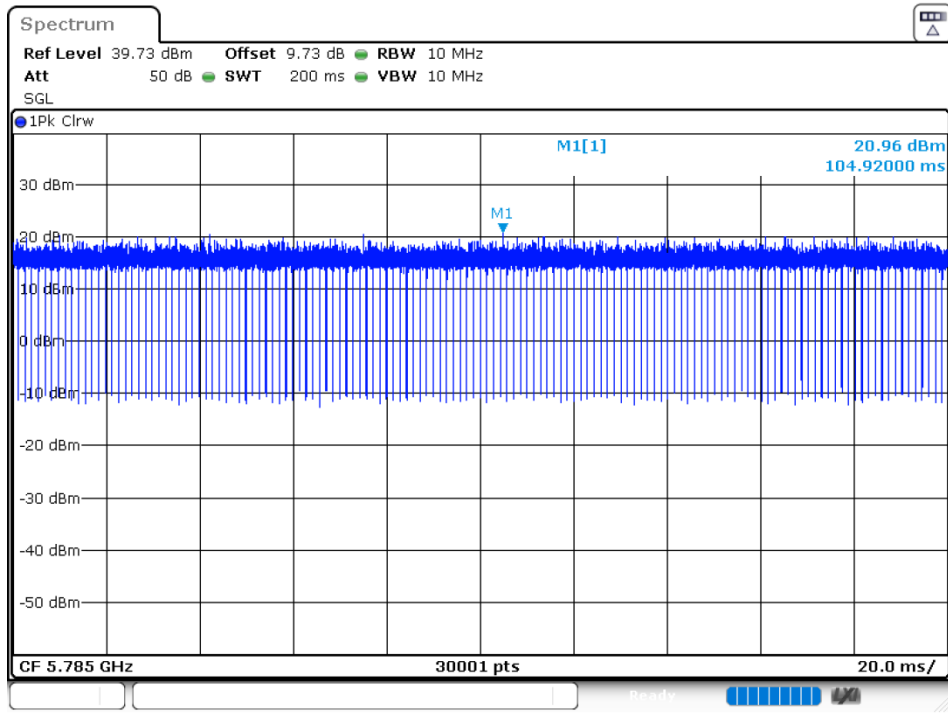

Duty Cycle NVNT 802.11a 5745MHz Ant 1

Duty Cycle NVNT 802.11a 5785MHz Ant 1

Duty Cycle NVNT 802.11a 5825MHz Ant 1

Duty Cycle NVNT 802.11a 5745MHz Ant 2

Duty Cycle NVNT 802.11a 5785MHz Ant 2

Duty Cycle NVNT 802.11a 5825MHz Ant 2