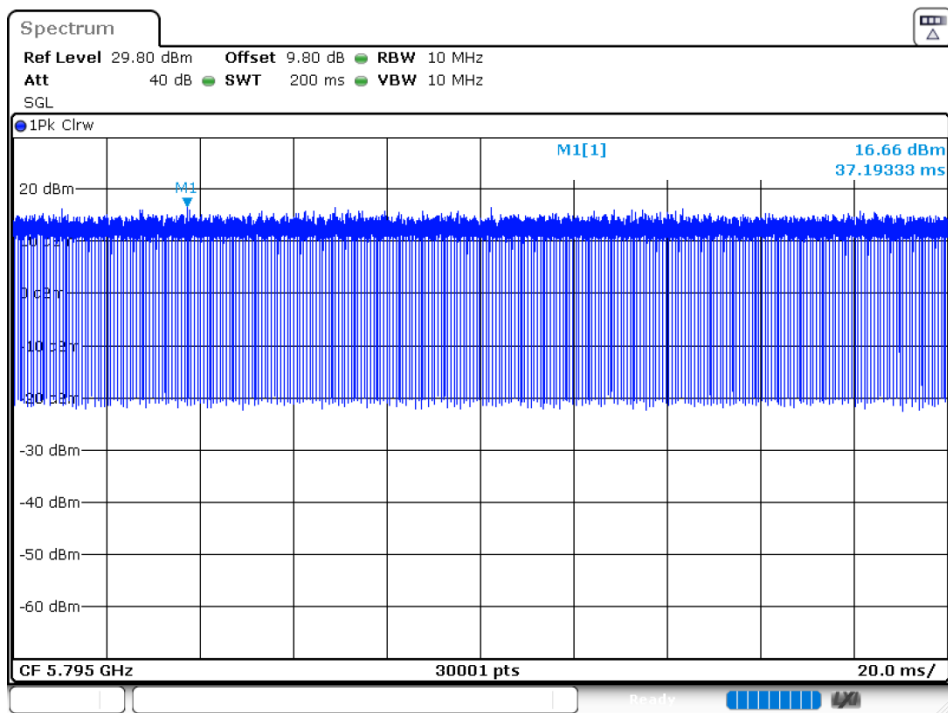

Duty Cycle NVNT 802.11n(HT40) 5795MHz Ant 1