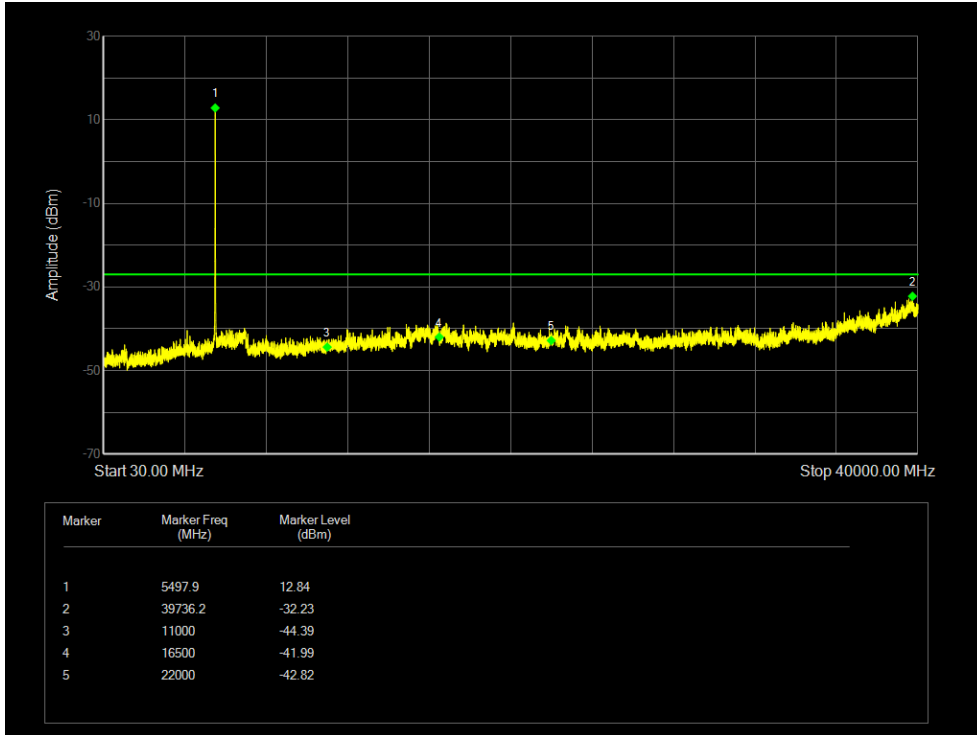

Tx. Spurious NVNT 802.11ac20 5500MHz Ant 1 Emission