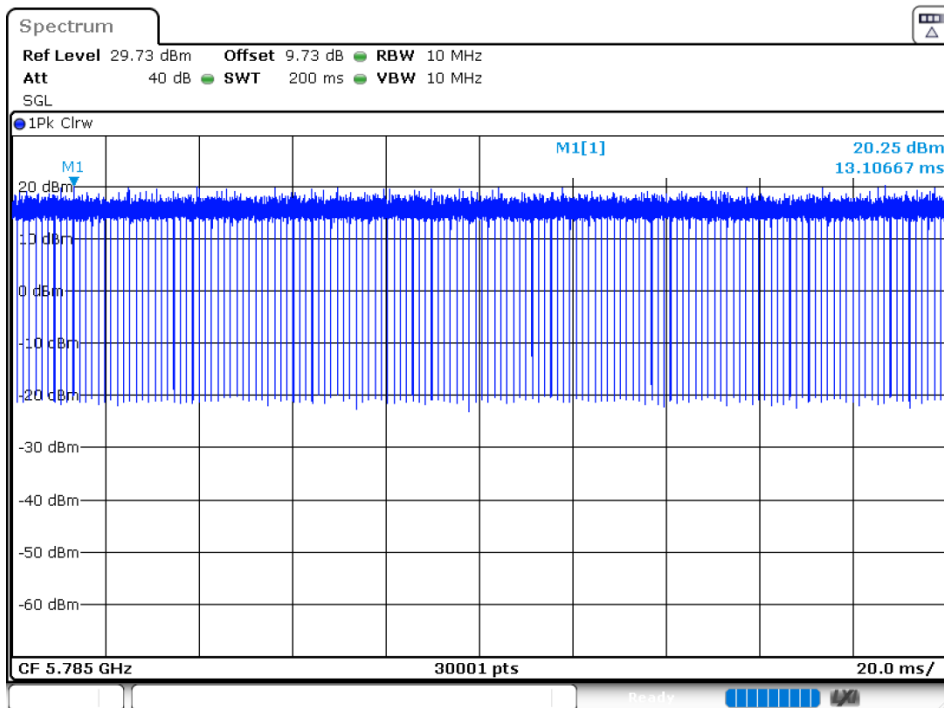

Duty Cycle NVNT 802.11ax40 5755MHz Ant 2

Duty Cycle NVNT 802.11ax40 5795MHz Ant 2

Duty Cycle NVNT 802.11ax80 5775MHz Ant 1

Duty Cycle NVNT 802.11ax80 5775MHz Ant 2

Duty Cycle NVNT 802.11n(HT20) 5745MHz Ant 1

Duty Cycle NVNT 802.11n(HT20) 5785MHz Ant 1

Duty Cycle NVNT 802.11n(HT20) 5825MHz Ant 1

Duty Cycle NVNT 802.11n(HT20) 5745MHz Ant 2

Duty Cycle NVNT 802.11n(HT20) 5785MHz Ant 2

Duty Cycle NVNT 802.11n(HT20) 5825MHz Ant 2