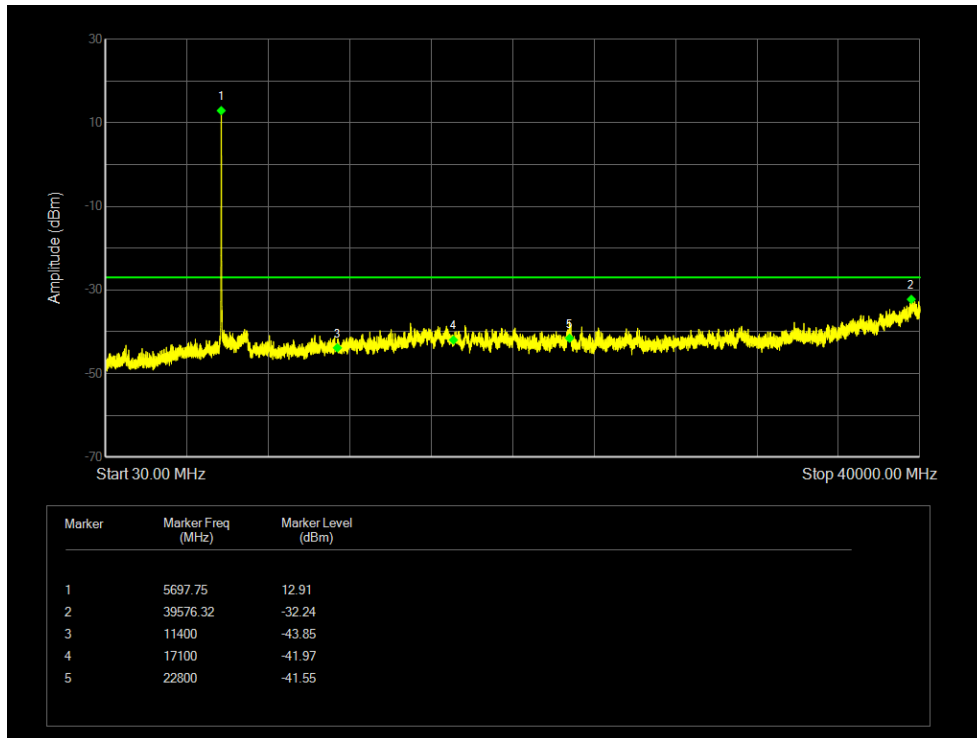

Tx. Spurious NVNT 802.11a 5500MHz Ant 1 Emission

Tx. Spurious NVNT 802.11a 5600MHz Ant 1 Emission

Tx. Spurious NVNT 802.11a 5700MHz Ant 1 Emission

Tx. Spurious NVNT 802.11a 5500MHz Ant 2 Emission

Tx. Spurious NVNT 802.11a 5600MHz Ant 2 Emission

Tx. Spurious NVNT 802.11a 5700MHz Ant 2 Emission

Tx. Spurious NVNT 802.11ac20 5500MHz Ant 1 Emission

Tx. Spurious NVNT 802.11ac20 5600MHz Ant 1 Emission

Tx. Spurious NVNT 802.11ac20 5700MHz Ant 1 Emission

Tx. Spurious NVNT 802.11ac20 5500MHz Ant 2 Emission

Tx. Spurious NVNT 802.11ac20 5600MHz Ant 2 Emission

Tx. Spurious NVNT 802.11ac20 5700MHz Ant 2 Emission

Tx. Spurious NVNT 802.11ac40 5510MHz Ant 1 Emission