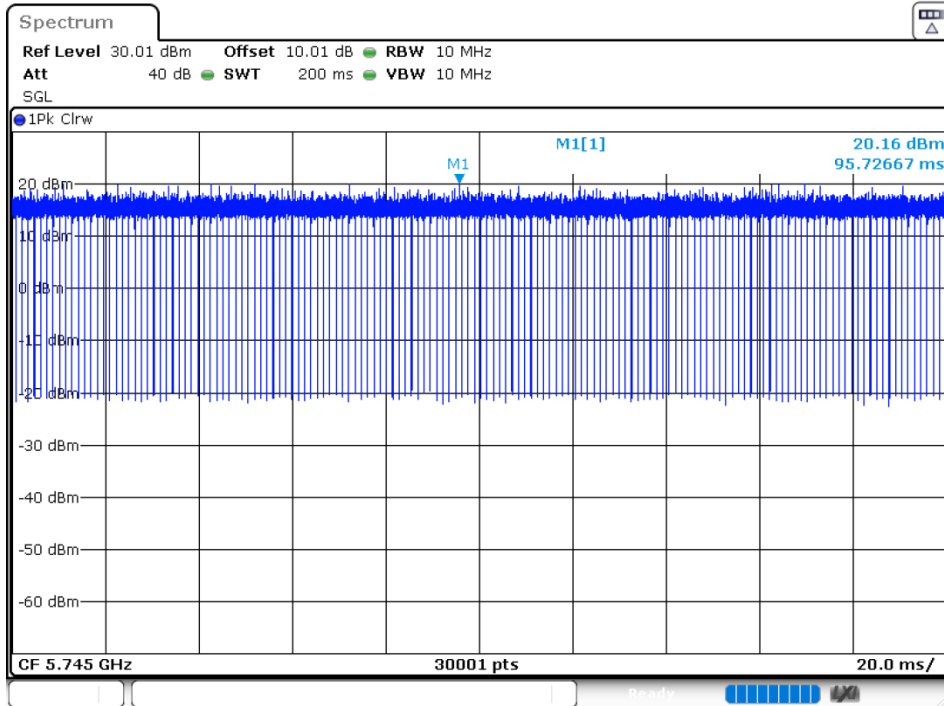

Duty Cycle NVNT 802.11ax40 5755MHz Ant 2

Duty Cycle NVNT 802.11ax40 5795MHz Ant 2

Duty Cycle NVNT 802.11ax80 5775MHz Ant 1

Duty Cycle NVNT 802.11ax80 5775MHz Ant 2

Duty Cycle NVNT 802.11n(HT20) 5745MHz Ant 1