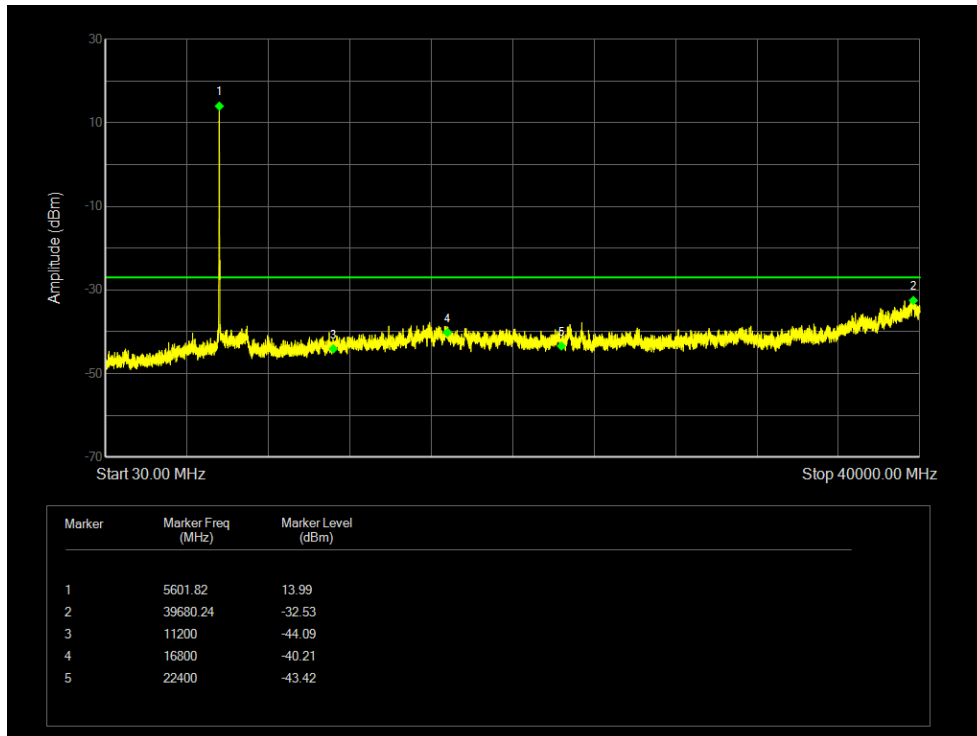

Tx. Spurious NVNT 802.11a 5500MHz Ant 1 Emission

Tx. Spurious NVNT 802.11a 5600MHz Ant 1 Emission

Tx. Spurious NVNT 802.11a 5700MHz Ant 1 Emission

Tx. Spurious NVNT 802.11a 5500MHz Ant 2 Emission

Tx. Spurious NVNT 802.11a 5600MHz Ant 2 Emission

Tx. Spurious NVNT 802.11a 5700MHz Ant 2 Emission

Tx. Spurious NVNT 802.11ac20 5500MHz Ant 1 Emission

Tx. Spurious NVNT 802.11ac20 5600MHz Ant 1 Emission

Tx. Spurious NVNT 802.11ac20 5700MHz Ant 1 Emission

Tx. Spurious NVNT 802.11ac20 5500MHz Ant 2 Emission

Tx. Spurious NVNT 802.11ac20 5600MHz Ant 2 Emission

Tx. Spurious NVNT 802.11ac20 5700MHz Ant 2 Emission

Tx. Spurious NVNT 802.11ac40 5510MHz Ant 1 Emission