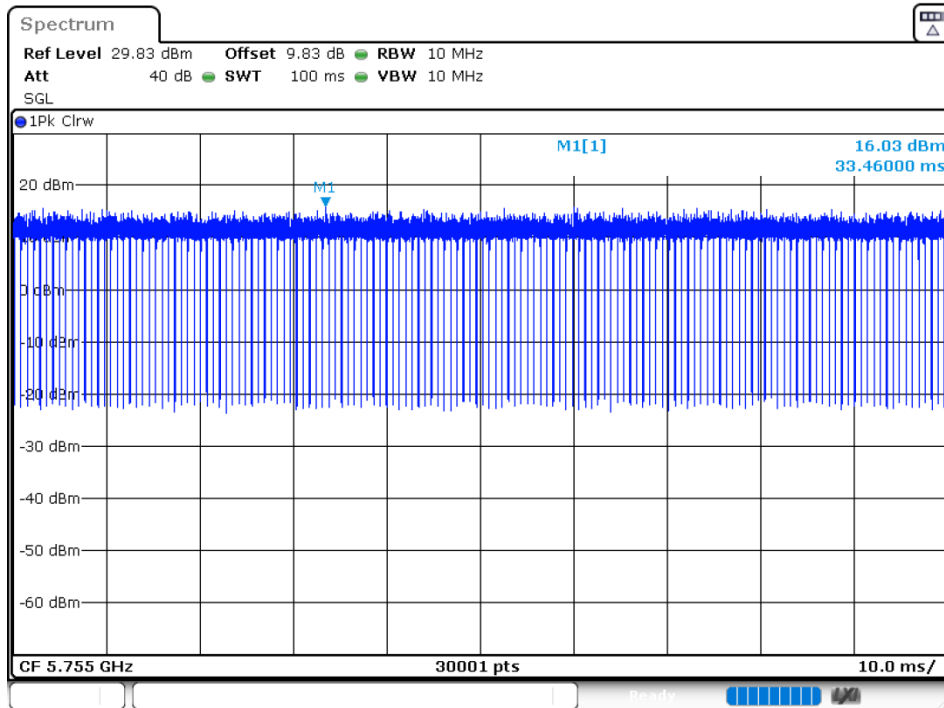

Duty Cycle NVNT 802.11ax40 5755MHz Ant 2