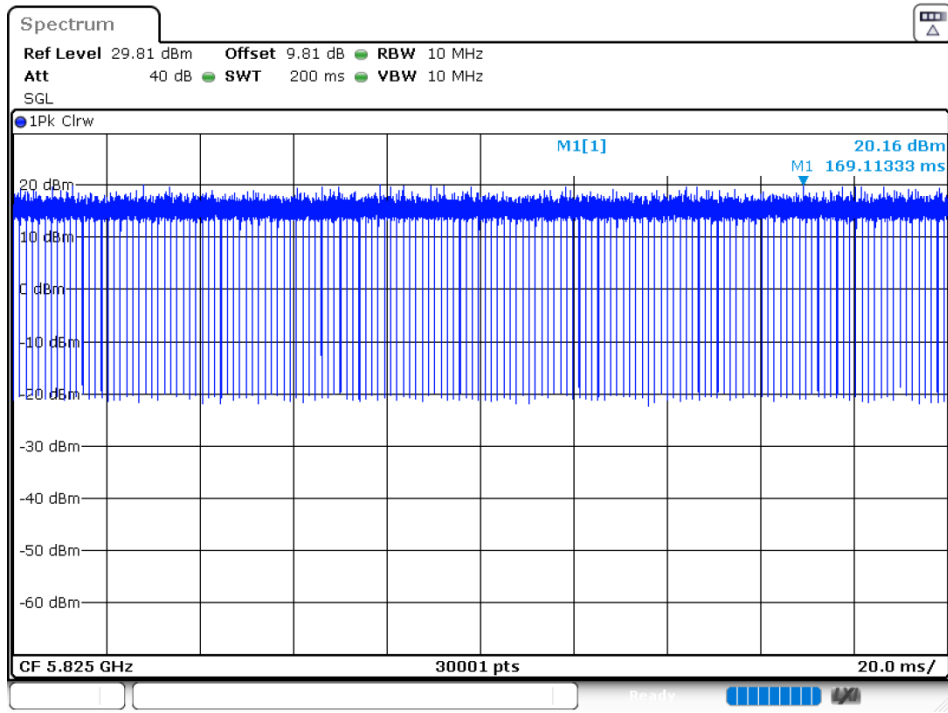

Duty Cycle NVNT 802.11ax40 5755MHz Ant 2

Duty Cycle NVNT 802.11ax40 5795MHz Ant 2

Duty Cycle NVNT 802.11ax80 5775MHz Ant 1

Duty Cycle NVNT 802.11ax80 5775MHz Ant 2

Duty Cycle NVNT 802.11n(HT20) 5745MHz Ant 1

Duty Cycle NVNT 802.11n(HT20) 5785MHz Ant 1

Duty Cycle NVNT 802.11n(HT20) 5825MHz Ant 1

Duty Cycle NVNT 802.11n(HT20) 5745MHz Ant 2

Duty Cycle NVNT 802.11n(HT20) 5785MHz Ant 2

Duty Cycle NVNT 802.11n(HT20) 5825MHz Ant 2