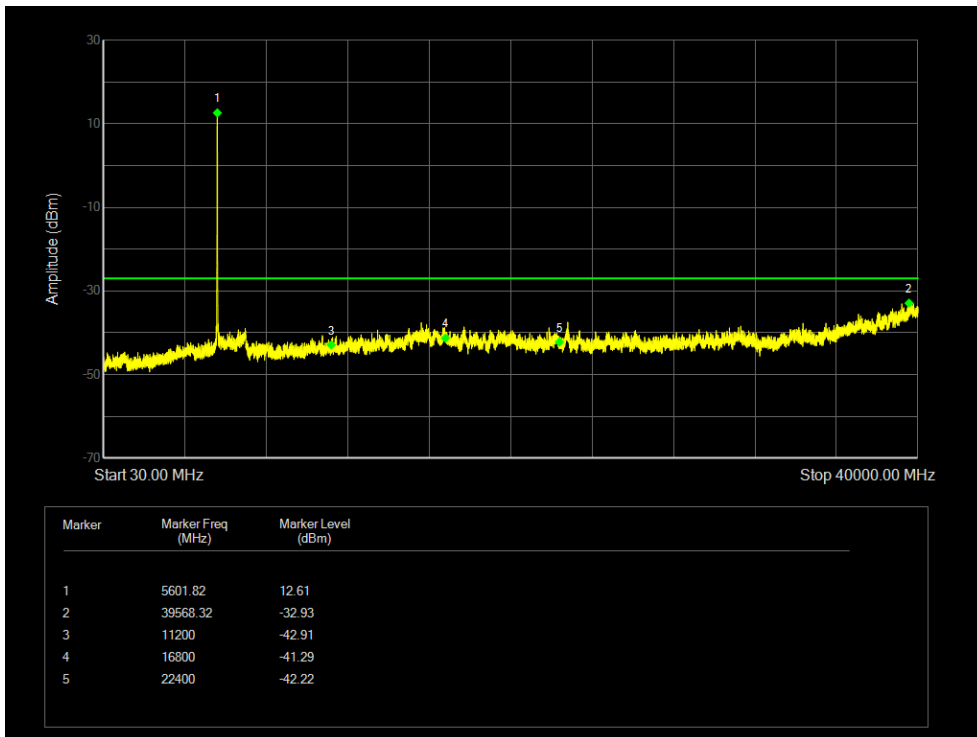

Tx. Spurious NVNT 802.11ax40 5590MHz Ant 1 Emission

Tx. Spurious NVNT 802.11ax40 5670MHz Ant 1 Emission

Tx. Spurious NVNT 802.11ax40 5510MHz Ant 2 Emission

Tx. Spurious NVNT 802.11ax40 5590MHz Ant 2 Emission

Tx. Spurious NVNT 802.11ax40 5670MHz Ant 2 Emission

Tx. Spurious NVNT 802.11ax80 5530MHz Ant 1 Emission

Tx. Spurious NVNT 802.11ax80 5610MHz Ant 1 Emission

Tx. Spurious NVNT 802.11ax80 5530MHz Ant 2 Emission

Tx. Spurious NVNT 802.11ax80 5610MHz Ant 2 Emission

Tx. Spurious NVNT 802.11n(HT20) 5500MHz Ant 1 Emission

Tx. Spurious NVNT 802.11n(HT20) 5600MHz Ant 1 Emission

Tx. Spurious NVNT 802.11n(HT20) 5700MHz Ant 1 Emission