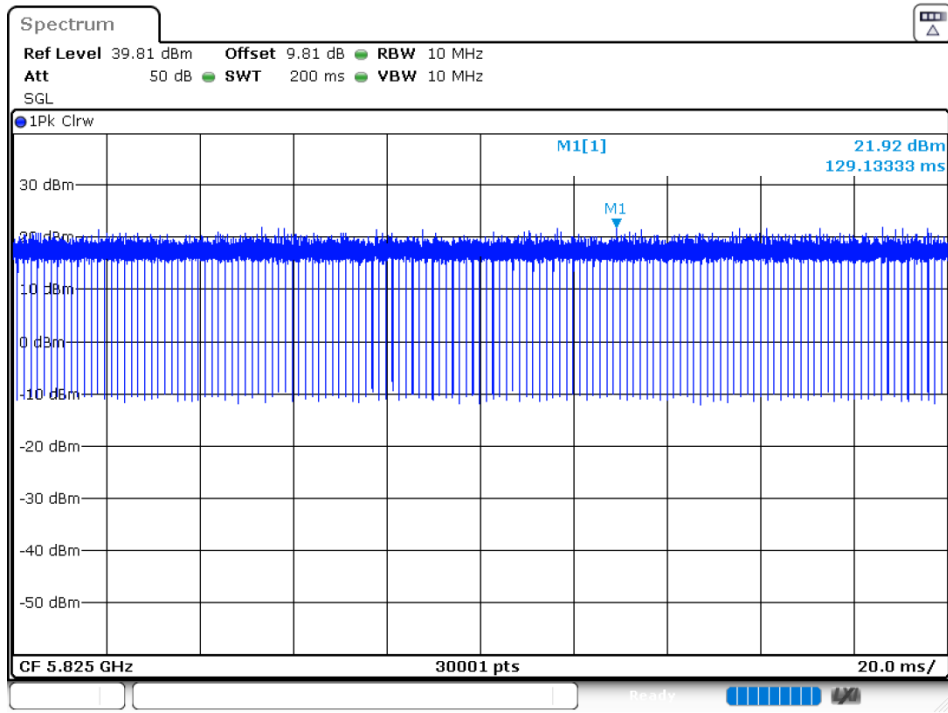

Duty Cycle NVNT 802.11a 5825MHz Ant 1