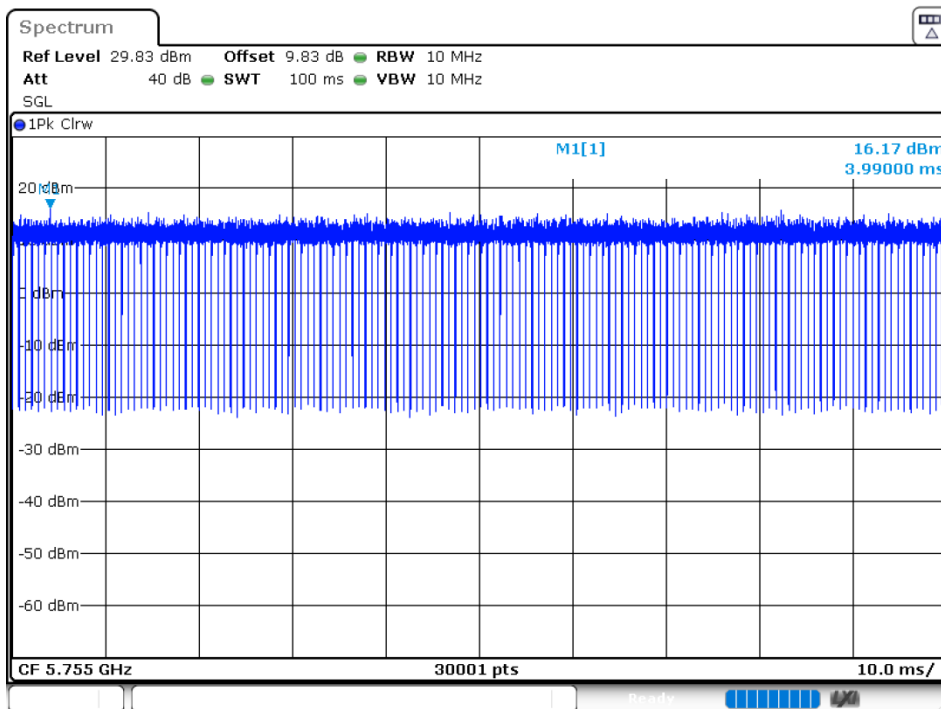

Duty Cycle NVNT 802.11ax20 5745MHz Ant 2

Duty Cycle NVNT 802.11ax20 5785MHz Ant 2

Duty Cycle NVNT 802.11ax20 5825MHz Ant 2

Duty Cycle NVNT 802.11ax40 5755MHz Ant 1

Duty Cycle NVNT 802.11ax40 5795MHz Ant 1