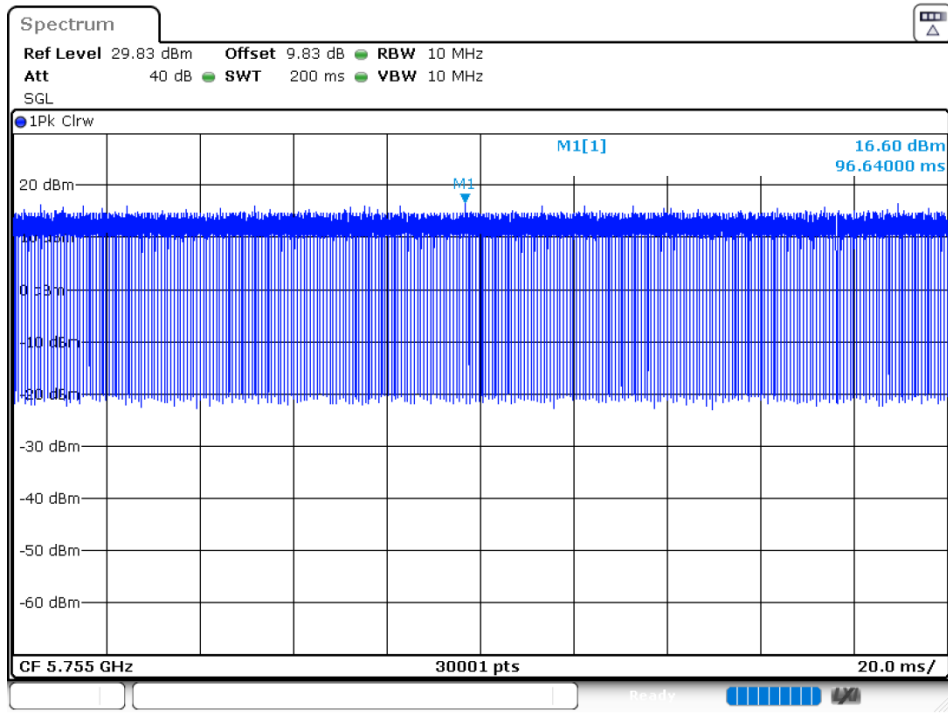

Duty Cycle NVNT 802.11ac20 5825MHz Ant 2

Duty Cycle NVNT 802.11ac40 5755MHz Ant 1

Duty Cycle NVNT 802.11ac40 5795MHz Ant 1

Duty Cycle NVNT 802.11ac40 5755MHz Ant 2

Duty Cycle NVNT 802.11ac40 5795MHz Ant 2