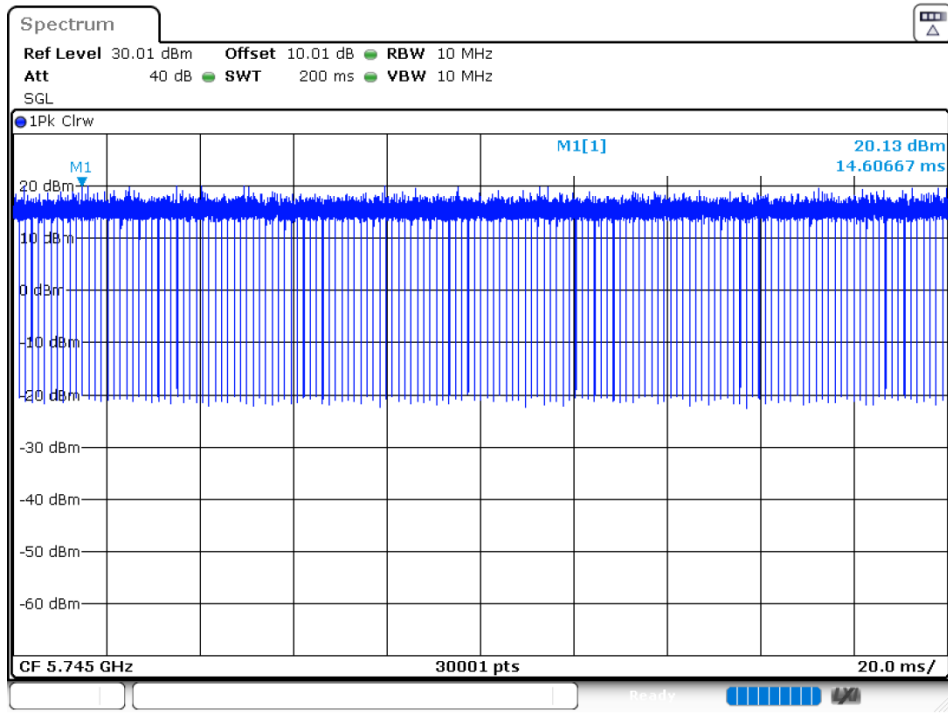

Duty Cycle NVNT 802.11ac20 5745MHz Ant 1