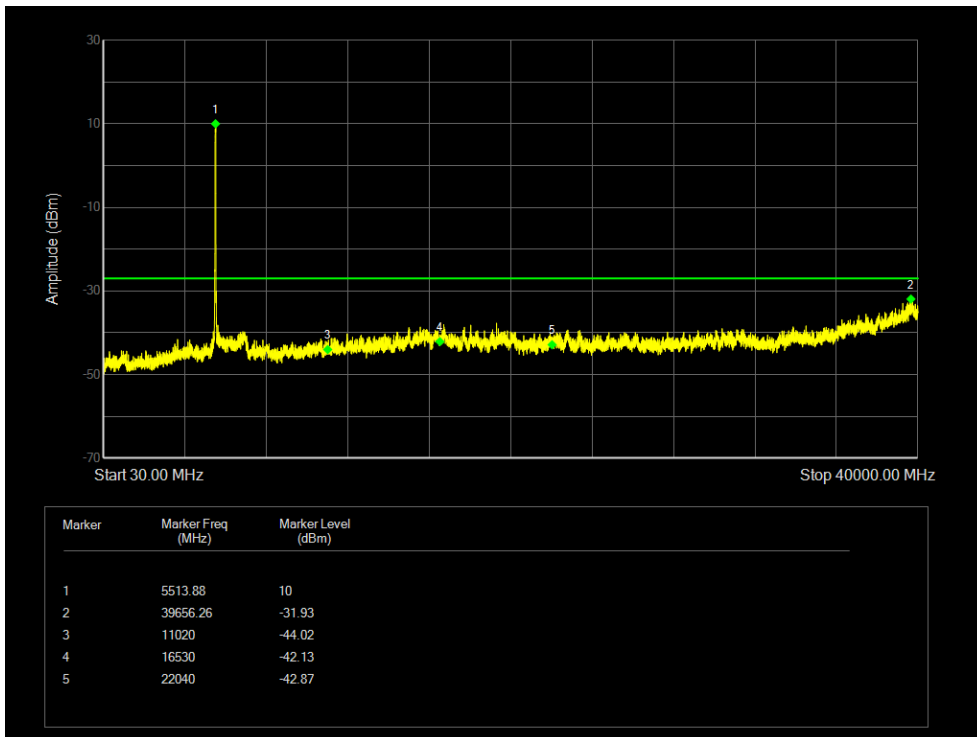

Tx. Spurious NVNT 802.11ac80 5610MHz Ant 2 Emission

Tx. Spurious NVNT 802.11ax20 5500MHz Ant 1 Emission

Tx. Spurious NVNT 802.11ax20 5600MHz Ant 1 Emission

Tx. Spurious NVNT 802.11ax20 5700MHz Ant 1 Emission

Tx. Spurious NVNT 802.11ax20 5500MHz Ant 2 Emission

Tx. Spurious NVNT 802.11ax20 5600MHz Ant 2 Emission

Tx. Spurious NVNT 802.11ax20 5700MHz Ant 2 Emission

Tx. Spurious NVNT 802.11ax40 5510MHz Ant 1 Emission

Tx. Spurious NVNT 802.11ax40 5590MHz Ant 1 Emission

Tx. Spurious NVNT 802.11ax40 5670MHz Ant 1 Emission

Tx. Spurious NVNT 802.11ax40 5510MHz Ant 2 Emission

Tx. Spurious NVNT 802.11ax40 5590MHz Ant 2 Emission