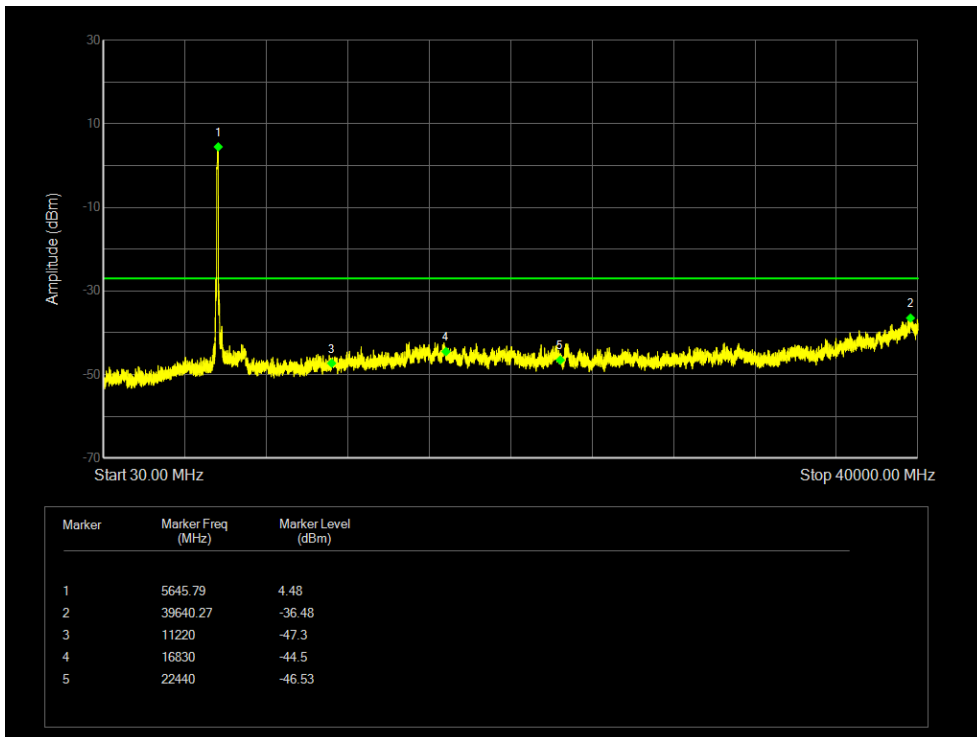

Tx. Spurious NVNT 802.11ax20 5500MHz Ant 2 Emission

Tx. Spurious NVNT 802.11ax20 5600MHz Ant 2 Emission

Tx. Spurious NVNT 802.11ax20 5700MHz Ant 2 Emission

Tx. Spurious NVNT 802.11ax40 5510MHz Ant 1 Emission

Tx. Spurious NVNT 802.11ax40 5590MHz Ant 1 Emission

Tx. Spurious NVNT 802.11ax40 5670MHz Ant 1 Emission

Tx. Spurious NVNT 802.11ax40 5510MHz Ant 2 Emission

Tx. Spurious NVNT 802.11ax40 5590MHz Ant 2 Emission

Tx. Spurious NVNT 802.11ax40 5670MHz Ant 2 Emission

Tx. Spurious NVNT 802.11ax80 5530MHz Ant 1 Emission

Tx. Spurious NVNT 802.11ax80 5610MHz Ant 1 Emission

Tx. Spurious NVNT 802.11ax80 5530MHz Ant 2 Emission