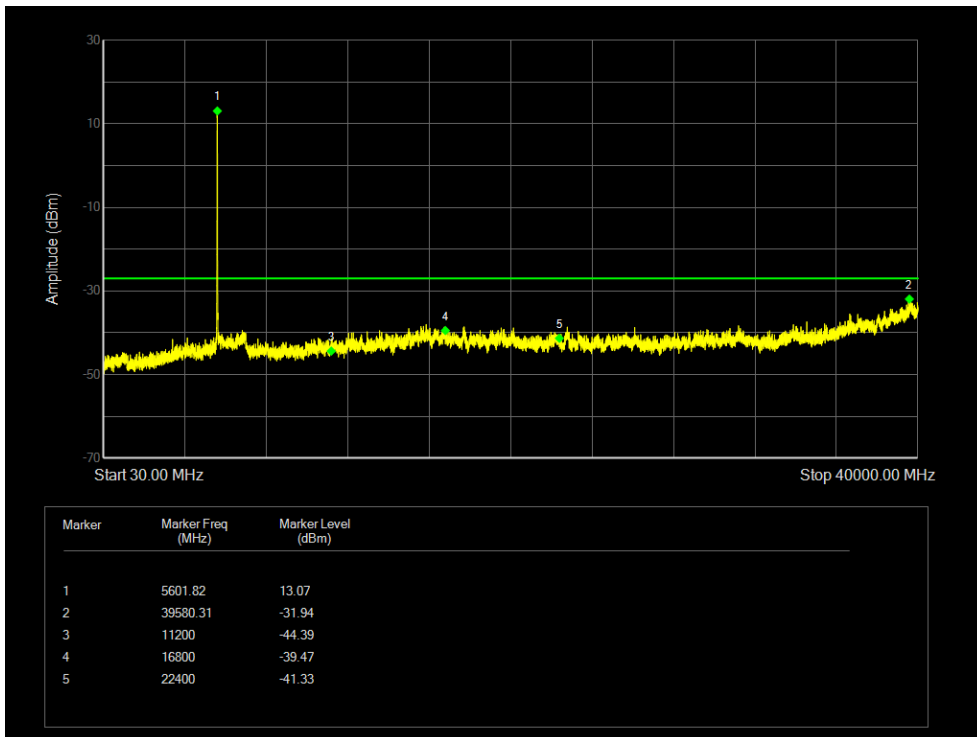

Tx. Spurious NVNT 802.11a 5500MHz Ant 1 Emission

Tx. Spurious NVNT 802.11a 5600MHz Ant 1 Emission

Tx. Spurious NVNT 802.11a 5700MHz Ant 1 Emission

Tx. Spurious NVNT 802.11a 5500MHz Ant 2 Emission

Tx. Spurious NVNT 802.11a 5600MHz Ant 2 Emission

Tx. Spurious NVNT 802.11a 5700MHz Ant 2 Emission

Tx. Spurious NVNT 802.11ac20 5500MHz Ant 1 Emission

Tx. Spurious NVNT 802.11ac20 5600MHz Ant 1 Emission

Tx. Spurious NVNT 802.11ac20 5700MHz Ant 1 Emission