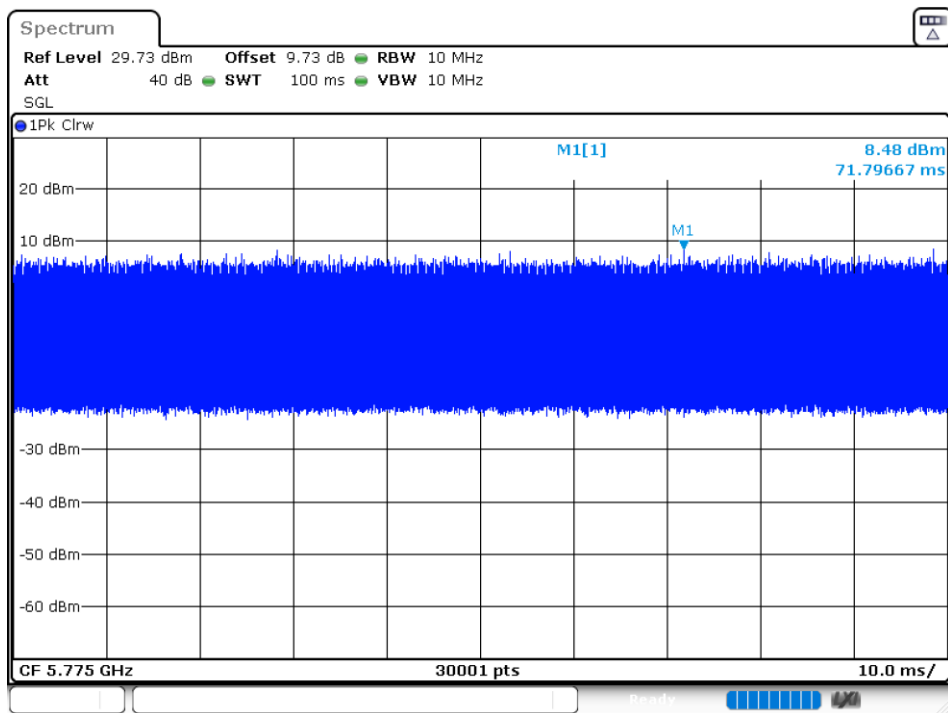

Duty Cycle NVNT 802.11ax40 5755MHz Ant 2

Duty Cycle NVNT 802.11ax40 5795MHz Ant 2

Duty Cycle NVNT 802.11ax80 5775MHz Ant 1

Duty Cycle NVNT 802.11ax80 5775MHz Ant 2

Duty Cycle NVNT 802.11n(HT20) 5745MHz Ant 1