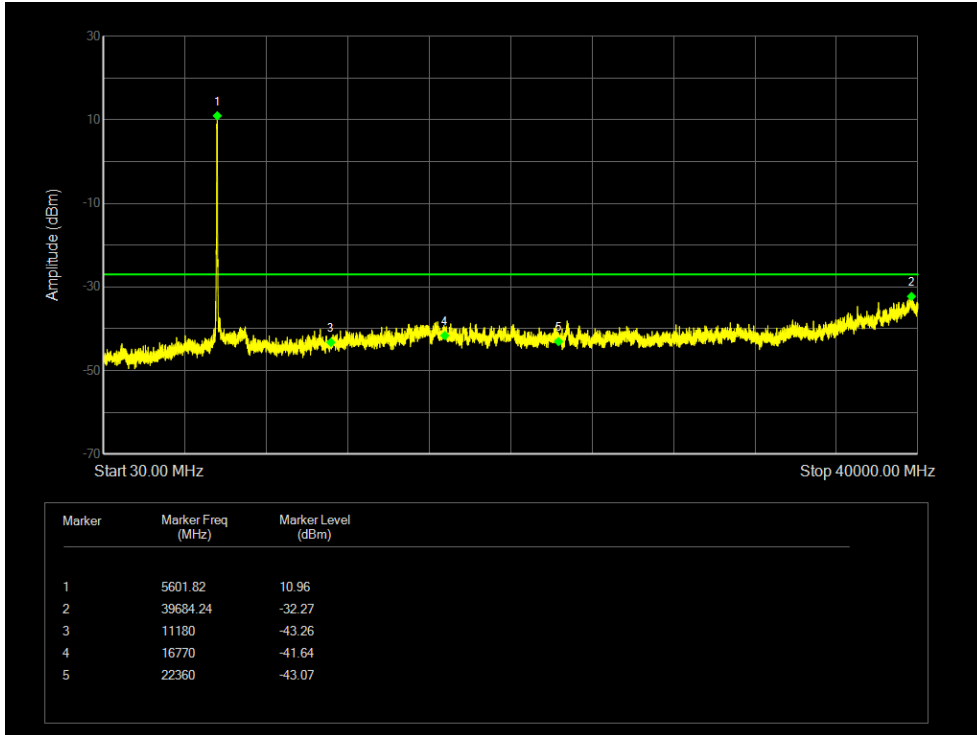

Tx. Spurious NVNT 802.11n(HT40) 5590MHz Ant 1 Emission

Tx. Spurious NVNT 802.11n(HT40) 5670MHz Ant 1 Emission

Tx. Spurious NVNT 802.11n(HT40) 5510MHz Ant 2 Emission

Tx. Spurious NVNT 802.11n(HT40) 5590MHz Ant 2 Emission