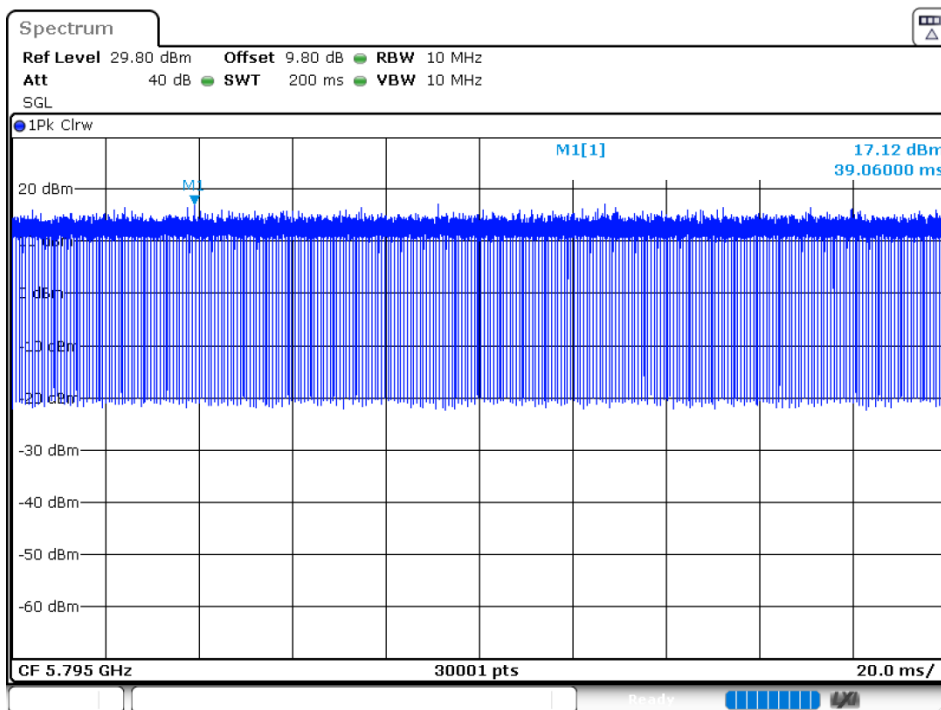

Duty Cycle NVNT 802.11n(HT40) 5755MHz Ant 1

Duty Cycle NVNT 802.11n(HT40) 5795MHz Ant 1

Duty Cycle NVNT 802.11n(HT40) 5755MHz Ant 2

Duty Cycle NVNT 802.11n(HT40) 5795MHz Ant 2

Maximum Conducted Output Power