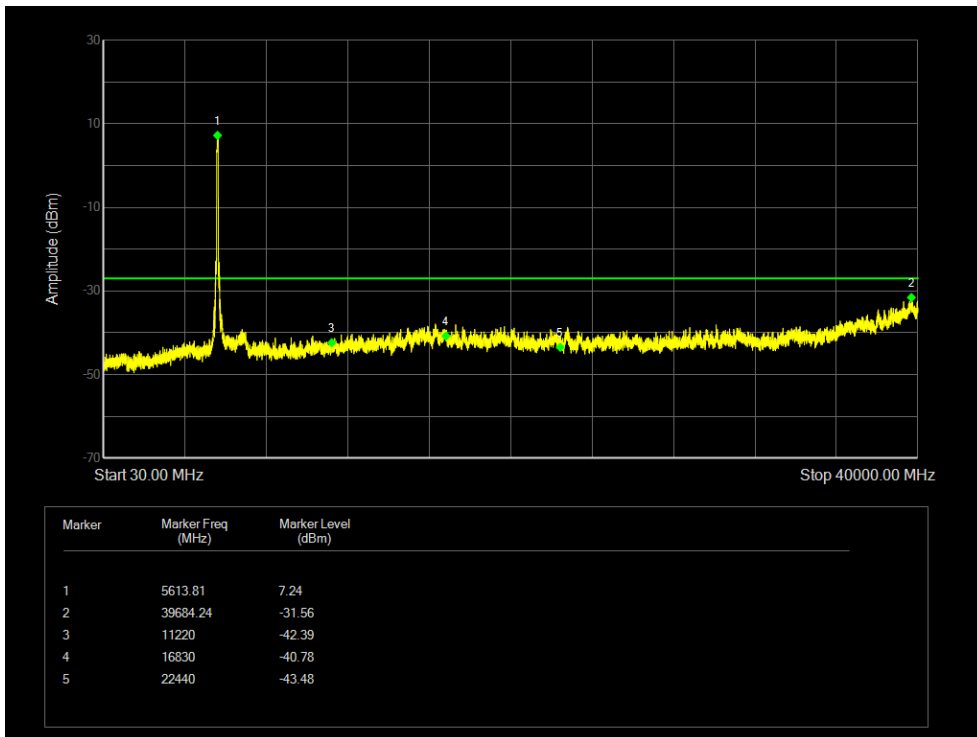

Tx. Spurious NVNT 802.11ac40 5670MHz Ant 2 Emission

Tx. Spurious NVNT 802.11ac80 5530MHz Ant 1 Emission

Tx. Spurious NVNT 802.11ac80 5610MHz Ant 1 Emission

Tx. Spurious NVNT 802.11ac80 5530MHz Ant 2 Emission

Tx. Spurious NVNT 802.11ac80 5610MHz Ant 2 Emission

Tx. Spurious NVNT 802.11ax20 5500MHz Ant 1 Emission

Tx. Spurious NVNT 802.11ax20 5600MHz Ant 1 Emission

Tx. Spurious NVNT 802.11ax20 5700MHz Ant 1 Emission