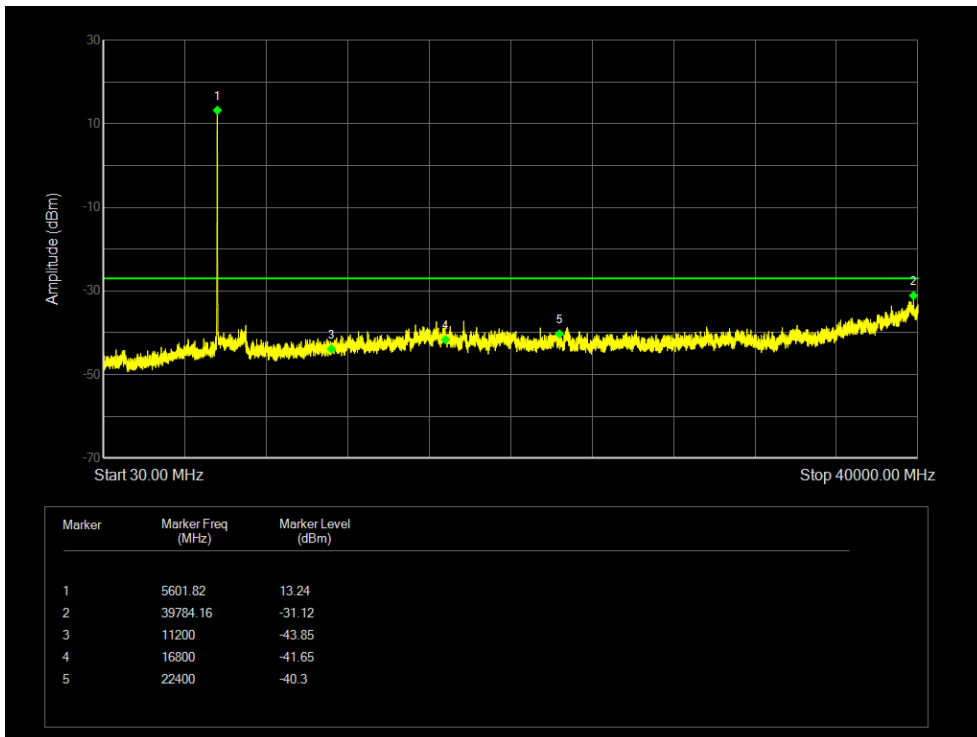

Tx. Spurious NVNT 802.11ac40 5590MHz Ant 1 Emission

Tx. Spurious NVNT 802.11ac40 5670MHz Ant 1 Emission

Tx. Spurious NVNT 802.11ac40 5510MHz Ant 2 Emission

Tx. Spurious NVNT 802.11ac40 5590MHz Ant 2 Emission

Tx. Spurious NVNT 802.11ac40 5670MHz Ant 2 Emission

Tx. Spurious NVNT 802.11ac80 5530MHz Ant 1 Emission

Tx. Spurious NVNT 802.11ac80 5610MHz Ant 1 Emission

Tx. Spurious NVNT 802.11ac80 5530MHz Ant 2 Emission

Tx. Spurious NVNT 802.11ac80 5610MHz Ant 2 Emission

Tx. Spurious NVNT 802.11ax20 5500MHz Ant 1 Emission

Tx. Spurious NVNT 802.11ax20 5600MHz Ant 1 Emission

Tx. Spurious NVNT 802.11ax20 5700MHz Ant 1 Emission