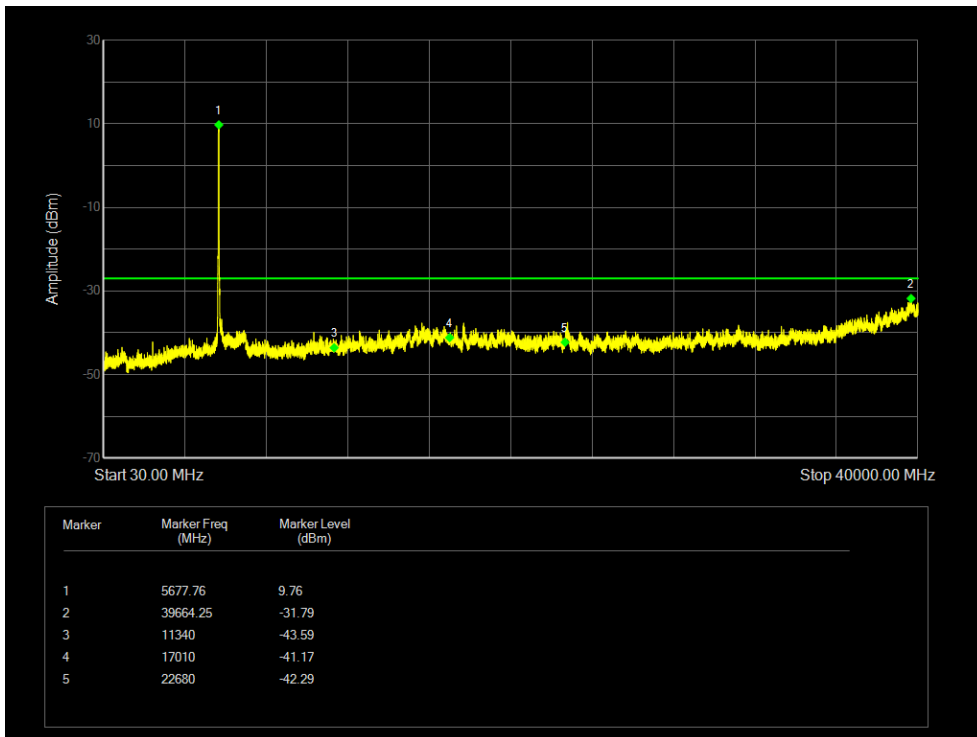

Tx. Spurious NVNT 802.11n(HT40) 5670MHz Ant 2 Emission