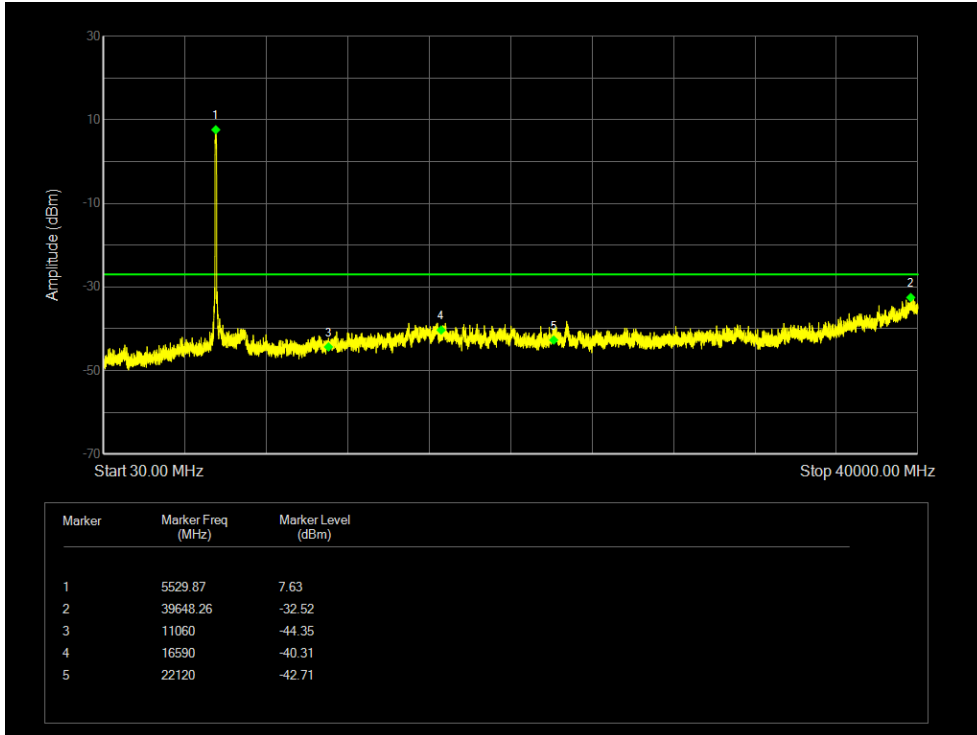

Tx. Spurious NVNT 802.11ac20 5500MHz Ant 2 Emission

Tx. Spurious NVNT 802.11ac20 5600MHz Ant 2 Emission

Tx. Spurious NVNT 802.11ac20 5700MHz Ant 2 Emission

Tx. Spurious NVNT 802.11ac40 5510MHz Ant 1 Emission

Tx. Spurious NVNT 802.11ac40 5590MHz Ant 1 Emission

Tx. Spurious NVNT 802.11ac40 5670MHz Ant 1 Emission

Tx. Spurious NVNT 802.11ac40 5510MHz Ant 2 Emission

Tx. Spurious NVNT 802.11ac40 5590MHz Ant 2 Emission

Tx. Spurious NVNT 802.11ac40 5670MHz Ant 2 Emission

Tx. Spurious NVNT 802.11ac80 5530MHz Ant 1 Emission

Tx. Spurious NVNT 802.11ac80 5610MHz Ant 1 Emission

Tx. Spurious NVNT 802.11ac80 5530MHz Ant 2 Emission