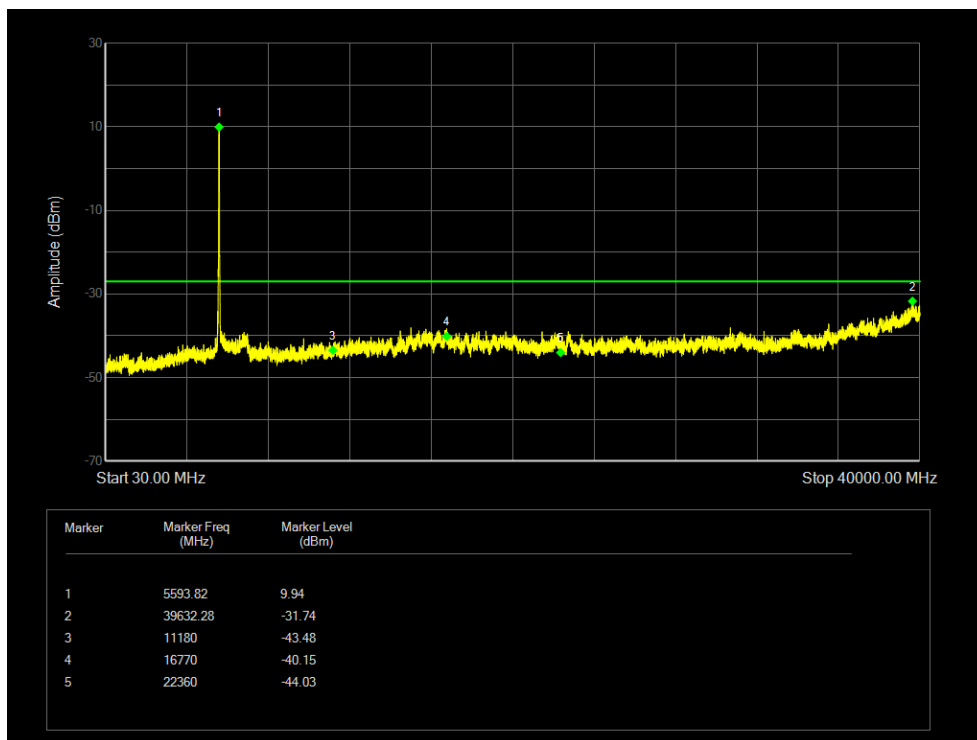

Tx. Spurious NVNT 802.11a 5700MHz Ant 2 Emission

Tx. Spurious NVNT 802.11ac20 5500MHz Ant 1 Emission

Tx. Spurious NVNT 802.11ac20 5600MHz Ant 1 Emission

Tx. Spurious NVNT 802.11ac20 5700MHz Ant 1 Emission

Tx. Spurious NVNT 802.11ac20 5500MHz Ant 2 Emission

Tx. Spurious NVNT 802.11ac20 5600MHz Ant 2 Emission

Tx. Spurious NVNT 802.11ac20 5700MHz Ant 2 Emission

Tx. Spurious NVNT 802.11ac40 5510MHz Ant 1 Emission

Tx. Spurious NVNT 802.11ac40 5590MHz Ant 1 Emission

Tx. Spurious NVNT 802.11ac40 5670MHz Ant 1 Emission

Tx. Spurious NVNT 802.11ac40 5510MHz Ant 2 Emission

Tx. Spurious NVNT 802.11ac40 5590MHz Ant 2 Emission