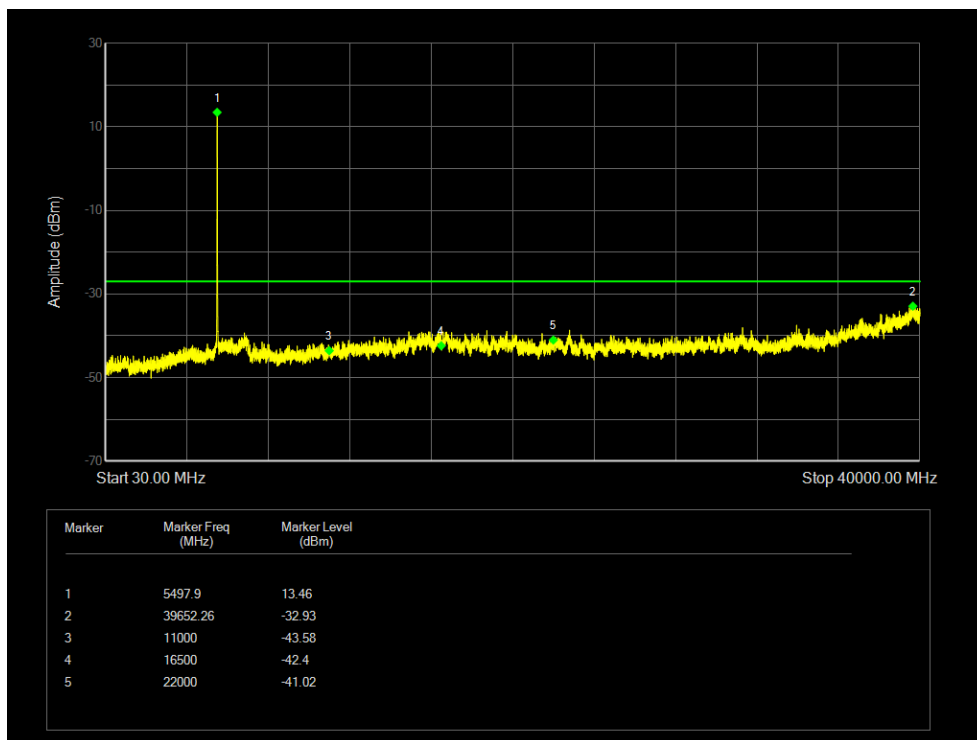

Tx. Spurious NVNT 802.11a 5500MHz Ant 1 Emission

Tx. Spurious NVNT 802.11a 5600MHz Ant 1 Emission

Tx. Spurious NVNT 802.11a 5700MHz Ant 1 Emission

Tx. Spurious NVNT 802.11a 5500MHz Ant 2 Emission

Tx. Spurious NVNT 802.11a 5600MHz Ant 2 Emission

Tx. Spurious NVNT 802.11a 5700MHz Ant 2 Emission

Tx. Spurious NVNT 802.11ac20 5500MHz Ant 1 Emission

Tx. Spurious NVNT 802.11ac20 5600MHz Ant 1 Emission

Tx. Spurious NVNT 802.11ac20 5700MHz Ant 1 Emission

Tx. Spurious NVNT 802.11ac20 5500MHz Ant 2 Emission

Tx. Spurious NVNT 802.11ac20 5600MHz Ant 2 Emission

Tx. Spurious NVNT 802.11ac20 5700MHz Ant 2 Emission

Tx. Spurious NVNT 802.11ac40 5510MHz Ant 1 Emission