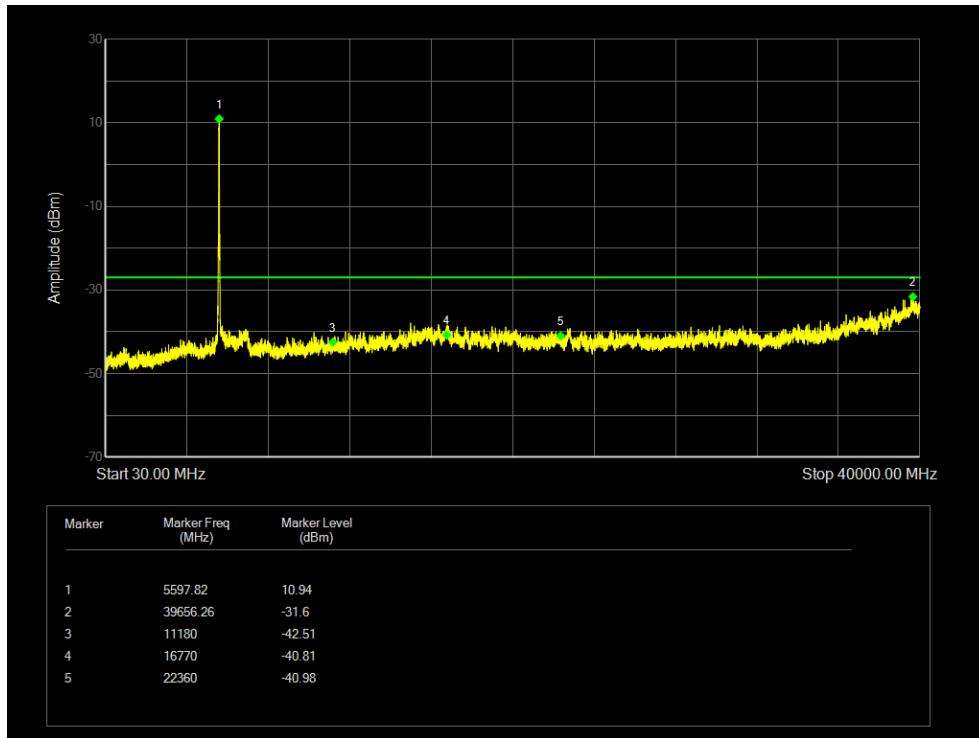

Tx. Spurious NVNT 802.11ax20 5500MHz Ant 2 Emission

Tx. Spurious NVNT 802.11ax20 5600MHz Ant 2 Emission

Tx. Spurious NVNT 802.11ax20 5700MHz Ant 2 Emission

Tx. Spurious NVNT 802.11ax40 5510MHz Ant 1 Emission

Tx. Spurious NVNT 802.11ax40 5590MHz Ant 1 Emission

Tx. Spurious NVNT 802.11ax40 5670MHz Ant 1 Emission

Tx. Spurious NVNT 802.11ax40 5510MHz Ant 2 Emission

Tx. Spurious NVNT 802.11ax40 5590MHz Ant 2 Emission

Tx. Spurious NVNT 802.11ax40 5670MHz Ant 2 Emission

Tx. Spurious NVNT 802.11ax80 5530MHz Ant 1 Emission

Tx. Spurious NVNT 802.11ax80 5610MHz Ant 1 Emission

Tx. Spurious NVNT 802.11ax80 5530MHz Ant 2 Emission