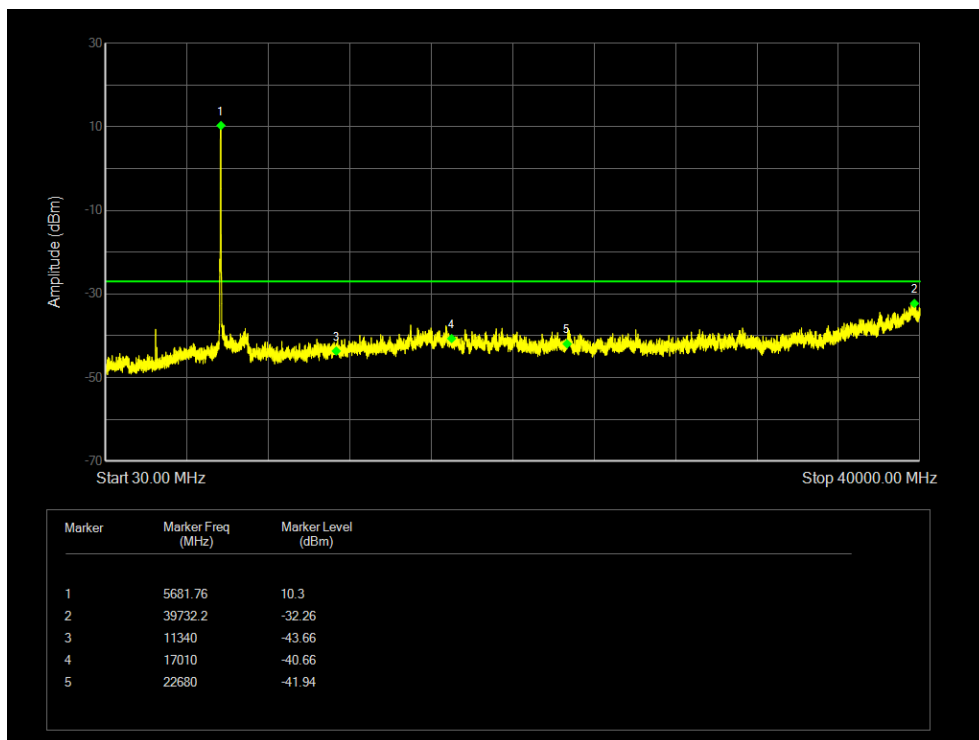

Tx. Spurious NVNT 802.11ax20 5500MHz Ant 2 Emission

Tx. Spurious NVNT 802.11ax20 5600MHz Ant 2 Emission

Tx. Spurious NVNT 802.11ax20 5700MHz Ant 2 Emission

Tx. Spurious NVNT 802.11ax40 5510MHz Ant 1 Emission

Tx. Spurious NVNT 802.11ax40 5590MHz Ant 1 Emission

Tx. Spurious NVNT 802.11ax40 5670MHz Ant 1 Emission

Tx. Spurious NVNT 802.11ax40 5510MHz Ant 2 Emission

Tx. Spurious NVNT 802.11ax40 5590MHz Ant 2 Emission

Tx. Spurious NVNT 802.11ax40 5670MHz Ant 2 Emission

Tx. Spurious NVNT 802.11ax80 5530MHz Ant 1 Emission

Tx. Spurious NVNT 802.11ax80 5610MHz Ant 1 Emission

Tx. Spurious NVNT 802.11ax80 5530MHz Ant 2 Emission