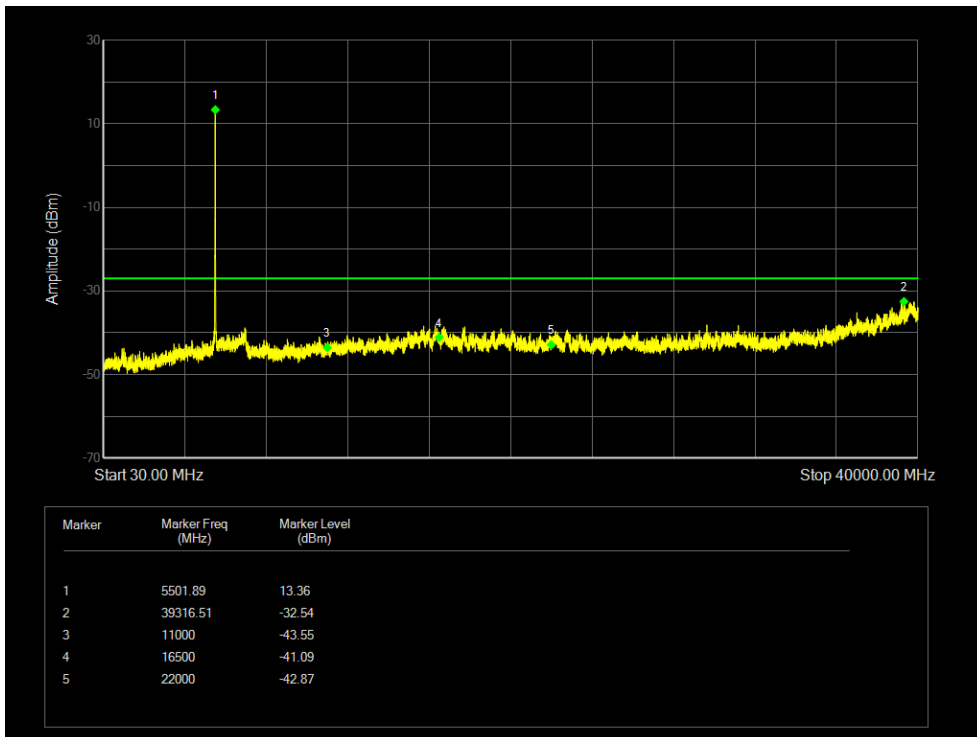

Tx. Spurious NVNT 802.11ac40 5670MHz Ant 2 Emission

Tx. Spurious NVNT 802.11ac80 5530MHz Ant 1 Emission

Tx. Spurious NVNT 802.11ac80 5610MHz Ant 1 Emission

Tx. Spurious NVNT 802.11ac80 5530MHz Ant 2 Emission

Tx. Spurious NVNT 802.11ac80 5610MHz Ant 2 Emission

Tx. Spurious NVNT 802.11ax20 5500MHz Ant 1 Emission

Tx. Spurious NVNT 802.11ax20 5600MHz Ant 1 Emission

Tx. Spurious NVNT 802.11ax20 5700MHz Ant 1 Emission

Tx. Spurious NVNT 802.11ax20 5500MHz Ant 2 Emission

Tx. Spurious NVNT 802.11ax20 5600MHz Ant 2 Emission

Tx. Spurious NVNT 802.11ax20 5700MHz Ant 2 Emission

Tx. Spurious NVNT 802.11ax40 5510MHz Ant 1 Emission