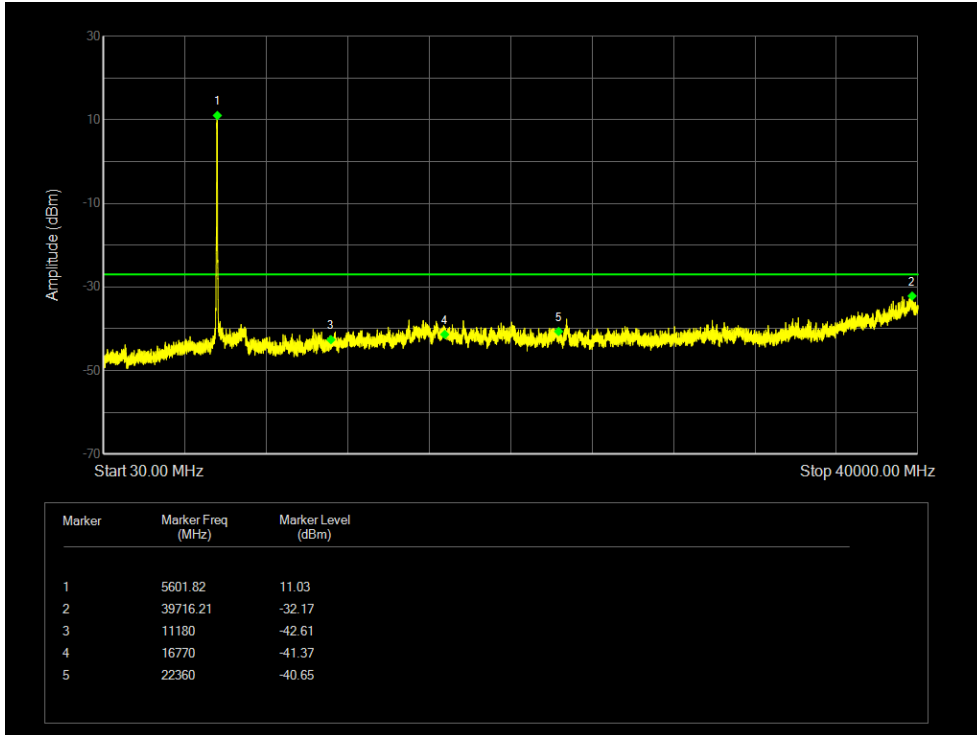

Tx. Spurious NVNT 802.11ac20 5500MHz Ant 2 Emission

Tx. Spurious NVNT 802.11ac20 5600MHz Ant 2 Emission

Tx. Spurious NVNT 802.11ac20 5700MHz Ant 2 Emission

Tx. Spurious NVNT 802.11ac40 5510MHz Ant 1 Emission

Tx. Spurious NVNT 802.11ac40 5590MHz Ant 1 Emission

Tx. Spurious NVNT 802.11ac40 5670MHz Ant 1 Emission

Tx. Spurious NVNT 802.11ac40 5510MHz Ant 2 Emission

Tx. Spurious NVNT 802.11ac40 5590MHz Ant 2 Emission

Tx. Spurious NVNT 802.11ac40 5670MHz Ant 2 Emission

Tx. Spurious NVNT 802.11ac80 5530MHz Ant 1 Emission

Tx. Spurious NVNT 802.11ac80 5610MHz Ant 1 Emission

Tx. Spurious NVNT 802.11ac80 5530MHz Ant 2 Emission

Tx. Spurious NVNT 802.11ac80 5610MHz Ant 2 Emission

Tx. Spurious NVNT 802.11ax20 5500MHz Ant 1 Emission

Tx. Spurious NVNT 802.11ax20 5600MHz Ant 1 Emission

Tx. Spurious NVNT 802.11ax20 5700MHz Ant 1 Emission