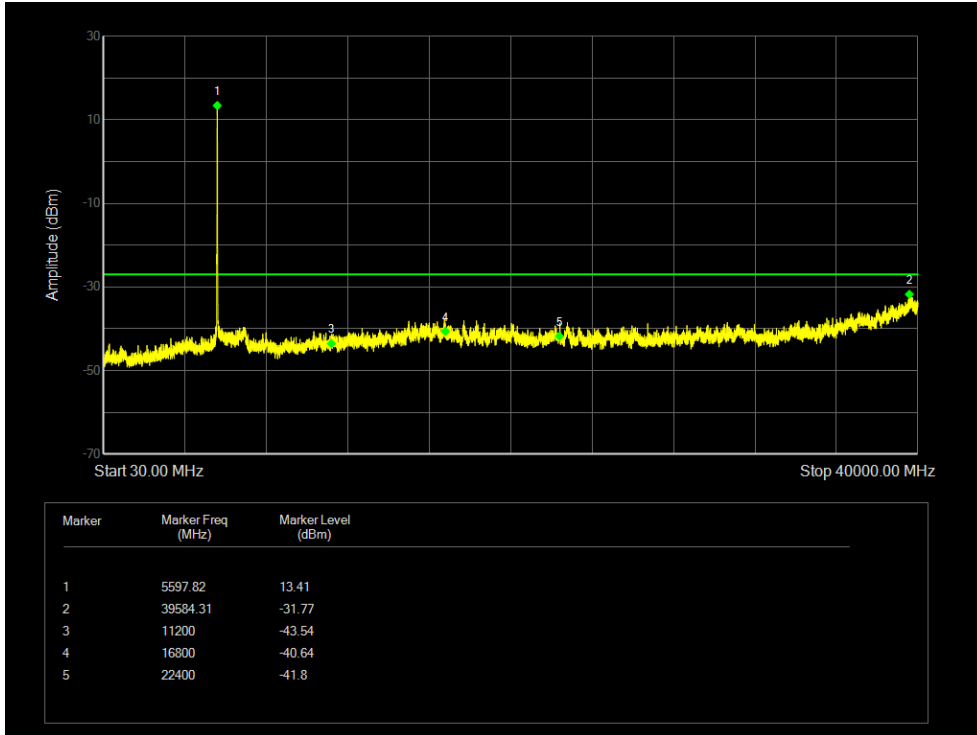

Tx. Spurious NVNT 802.11ac40 5670MHz Ant 2 Emission

Tx. Spurious NVNT 802.11ac80 5530MHz Ant 1 Emission

Tx. Spurious NVNT 802.11ac80 5610MHz Ant 1 Emission

Tx. Spurious NVNT 802.11ac80 5530MHz Ant 2 Emission

Tx. Spurious NVNT 802.11ac80 5610MHz Ant 2 Emission

Tx. Spurious NVNT 802.11ax20 5500MHz Ant 1 Emission

Tx. Spurious NVNT 802.11ax20 5600MHz Ant 1 Emission

Tx. Spurious NVNT 802.11ax20 5700MHz Ant 1 Emission

Tx. Spurious NVNT 802.11ax20 5500MHz Ant 2 Emission

Tx. Spurious NVNT 802.11ax20 5600MHz Ant 2 Emission

Tx. Spurious NVNT 802.11ax20 5700MHz Ant 2 Emission

Tx. Spurious NVNT 802.11ax40 5510MHz Ant 1 Emission