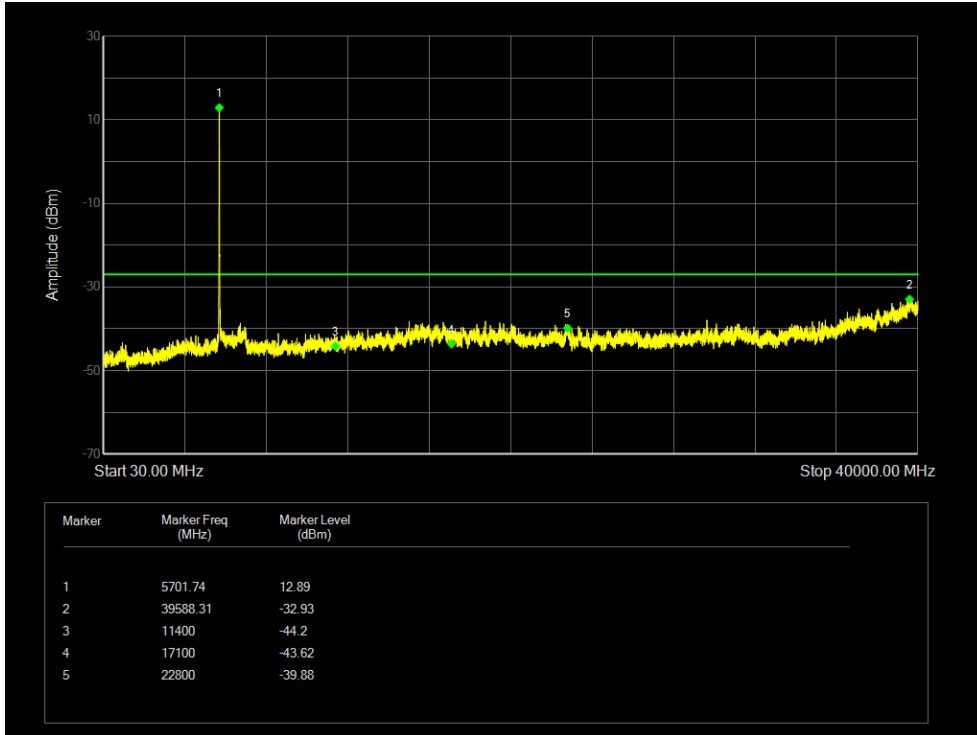

Tx. Spurious NVNT 802.11ac40 5670MHz Ant 2 Emission

Tx. Spurious NVNT 802.11ac80 5530MHz Ant 1 Emission

Tx. Spurious NVNT 802.11ac80 5610MHz Ant 1 Emission

Tx. Spurious NVNT 802.11ac80 5530MHz Ant 2 Emission

Tx. Spurious NVNT 802.11ac80 5610MHz Ant 2 Emission

Tx. Spurious NVNT 802.11ax20 5500MHz Ant 1 Emission

Tx. Spurious NVNT 802.11ax20 5600MHz Ant 1 Emission

Tx. Spurious NVNT 802.11ax20 5700MHz Ant 1 Emission

Tx. Spurious NVNT 802.11ax20 5500MHz Ant 2 Emission

Tx. Spurious NVNT 802.11ax20 5600MHz Ant 2 Emission

Tx. Spurious NVNT 802.11ax20 5700MHz Ant 2 Emission

Tx. Spurious NVNT 802.11ax40 5510MHz Ant 1 Emission