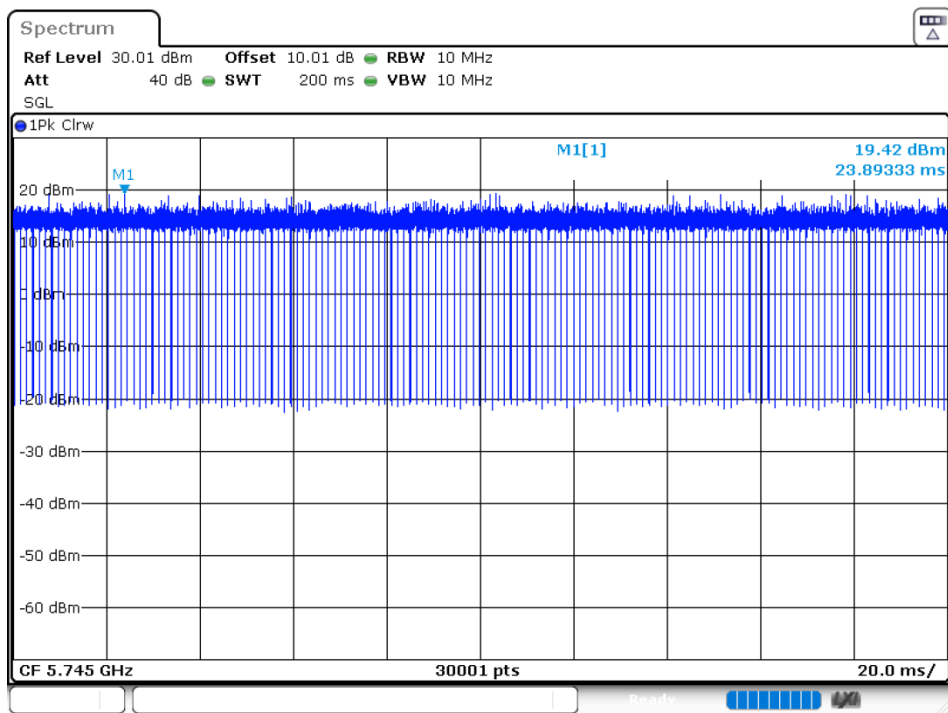

Duty Cycle NVNT 802.11ax40 5755MHz Ant 2

Duty Cycle NVNT 802.11ax40 5795MHz Ant 2

Duty Cycle NVNT 802.11ax80 5775MHz Ant 1

Duty Cycle NVNT 802.11ax80 5775MHz Ant 2

Duty Cycle NVNT 802.11n(HT20) 5745MHz Ant 1

Duty Cycle NVNT 802.11n(HT20) 5785MHz Ant 1

Duty Cycle NVNT 802.11n(HT20) 5825MHz Ant 1

Duty Cycle NVNT 802.11n(HT20) 5745MHz Ant 2

Duty Cycle NVNT 802.11n(HT20) 5785MHz Ant 2

Duty Cycle NVNT 802.11n(HT20) 5825MHz Ant 2