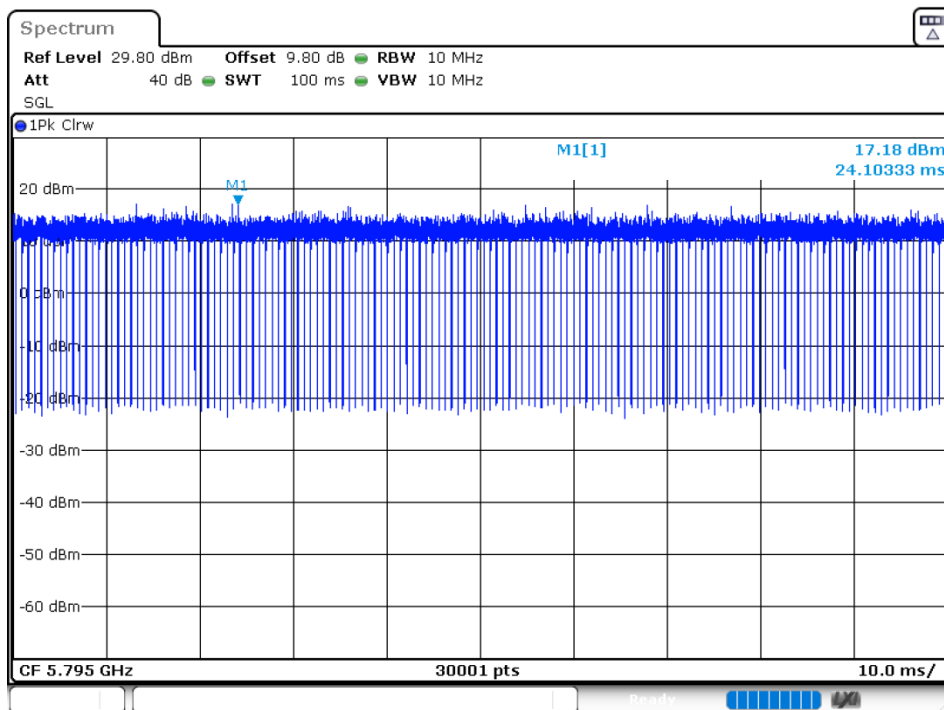

Duty Cycle NVNT 802.11ax40 5795MHz Ant 2