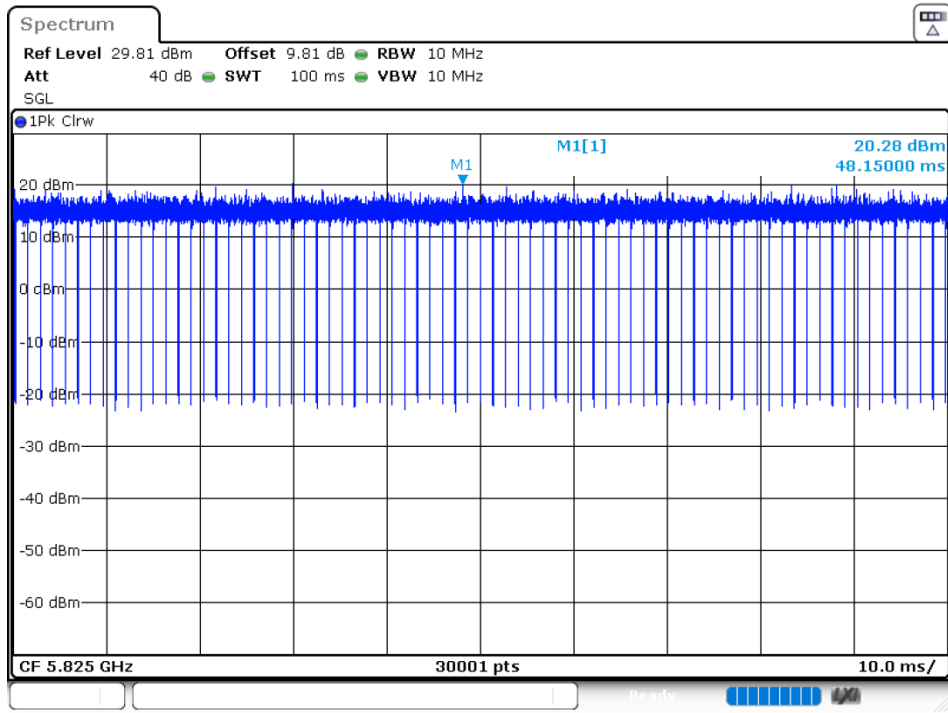

Duty Cycle NVNT 802.11ac80 5775MHz Ant 1

Duty Cycle NVNT 802.11ac80 5775MHz Ant 2

Duty Cycle NVNT 802.11ax20 5745MHz Ant 1

Duty Cycle NVNT 802.11ax20 5785MHz Ant 1

Duty Cycle NVNT 802.11ax20 5825MHz Ant 1