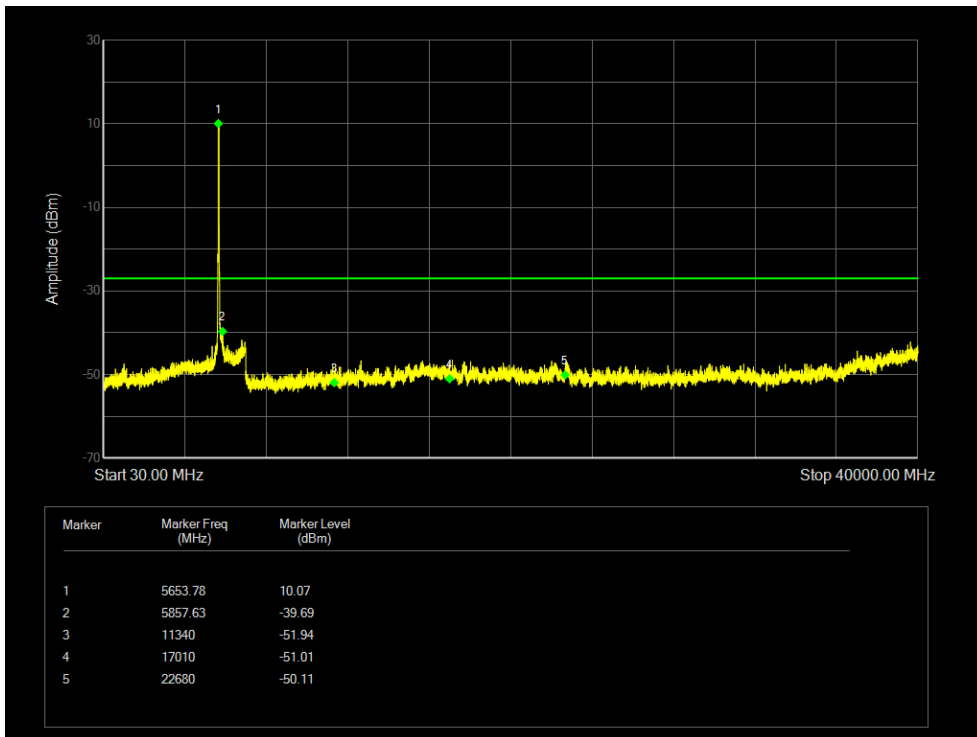

Tx. Spurious NVNT 802.11ac20 5500MHz Ant 2 Emission

Tx. Spurious NVNT 802.11ac20 5600MHz Ant 2 Emission

Tx. Spurious NVNT 802.11ac20 5700MHz Ant 2 Emission

Tx. Spurious NVNT 802.11ac40 5510MHz Ant 1 Emission

Tx. Spurious NVNT 802.11ac40 5590MHz Ant 1 Emission

Tx. Spurious NVNT 802.11ac40 5670MHz Ant 1 Emission

Tx. Spurious NVNT 802.11ac40 5510MHz Ant 2 Emission

Tx. Spurious NVNT 802.11ac40 5590MHz Ant 2 Emission

Tx. Spurious NVNT 802.11ac40 5670MHz Ant 2 Emission

Tx. Spurious NVNT 802.11ac80 5530MHz Ant 1 Emission

Tx. Spurious NVNT 802.11ac80 5610MHz Ant 1 Emission

Tx. Spurious NVNT 802.11ac80 5530MHz Ant 2 Emission