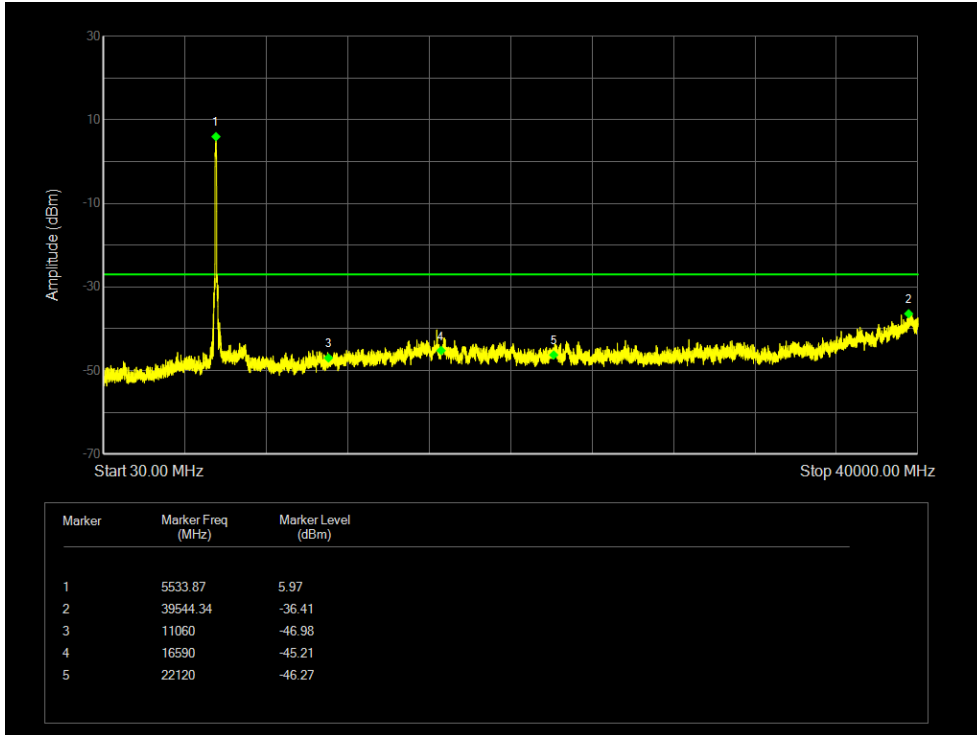

Tx. Spurious NVNT 802.11ax40 5590MHz Ant 1 Emission

Tx. Spurious NVNT 802.11ax40 5670MHz Ant 1 Emission

Tx. Spurious NVNT 802.11ax40 5510MHz Ant 2 Emission

Tx. Spurious NVNT 802.11ax40 5590MHz Ant 2 Emission

Tx. Spurious NVNT 802.11ax40 5670MHz Ant 2 Emission

Tx. Spurious NVNT 802.11ax80 5530MHz Ant 1 Emission

Tx. Spurious NVNT 802.11ax80 5610MHz Ant 1 Emission

Tx. Spurious NVNT 802.11ax80 5530MHz Ant 2 Emission

Tx. Spurious NVNT 802.11ax80 5610MHz Ant 2 Emission

Tx. Spurious NVNT 802.11n(HT20) 5500MHz Ant 1 Emission

Tx. Spurious NVNT 802.11n(HT20) 5600MHz Ant 1 Emission

Tx. Spurious NVNT 802.11n(HT20) 5700MHz Ant 1 Emission