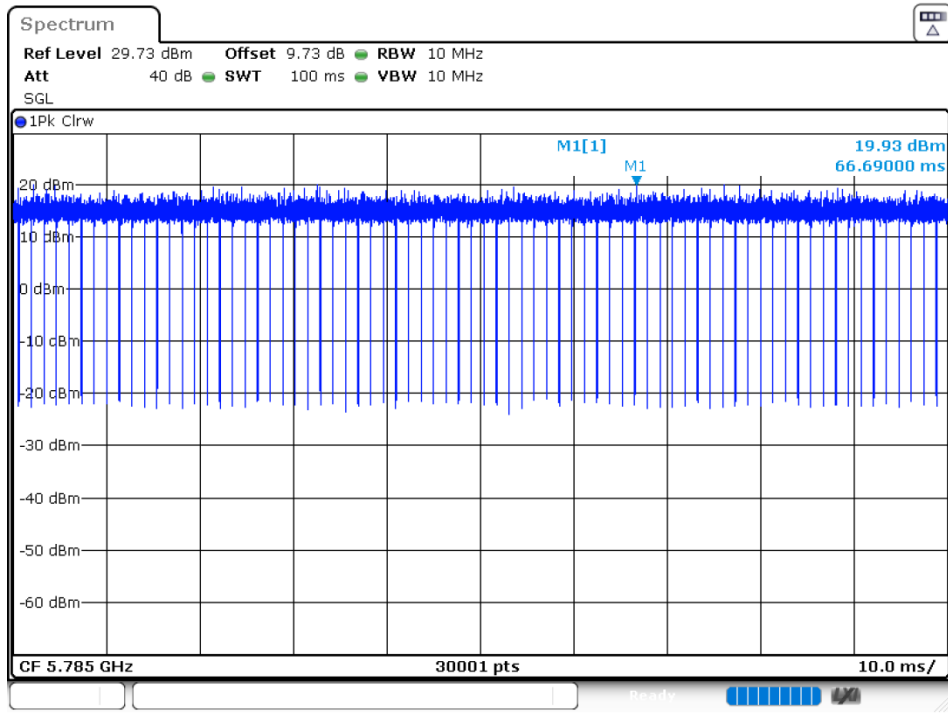

Duty Cycle NVNT 802.11ax20 5785MHz Ant 2