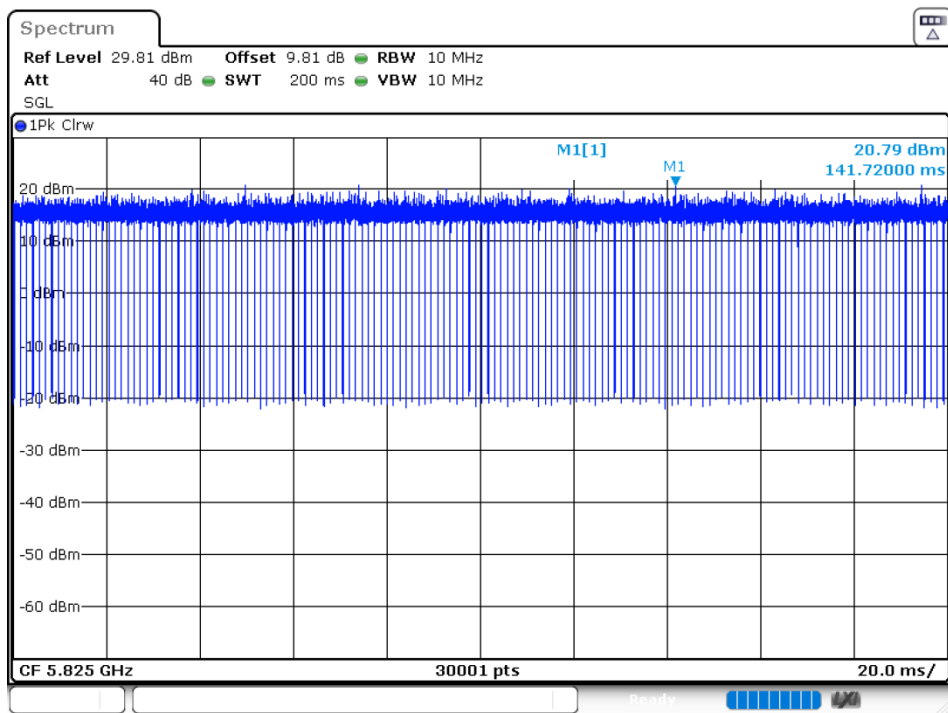

Duty Cycle NVNT 802.11ac20 5825MHz Ant 2