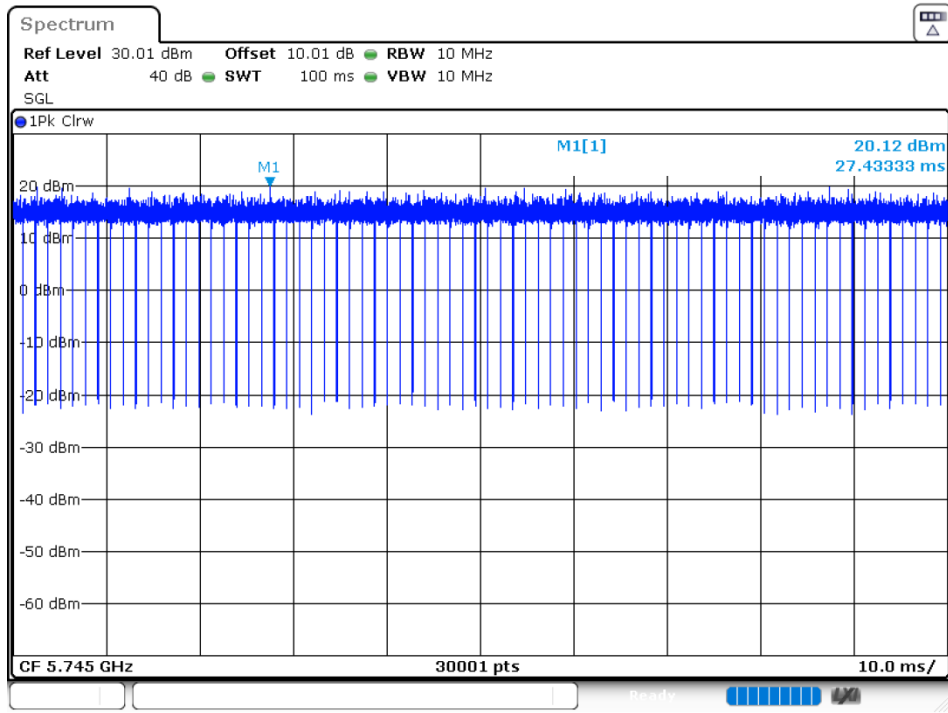

Duty Cycle NVNT 802.11ax20 5745MHz Ant 1