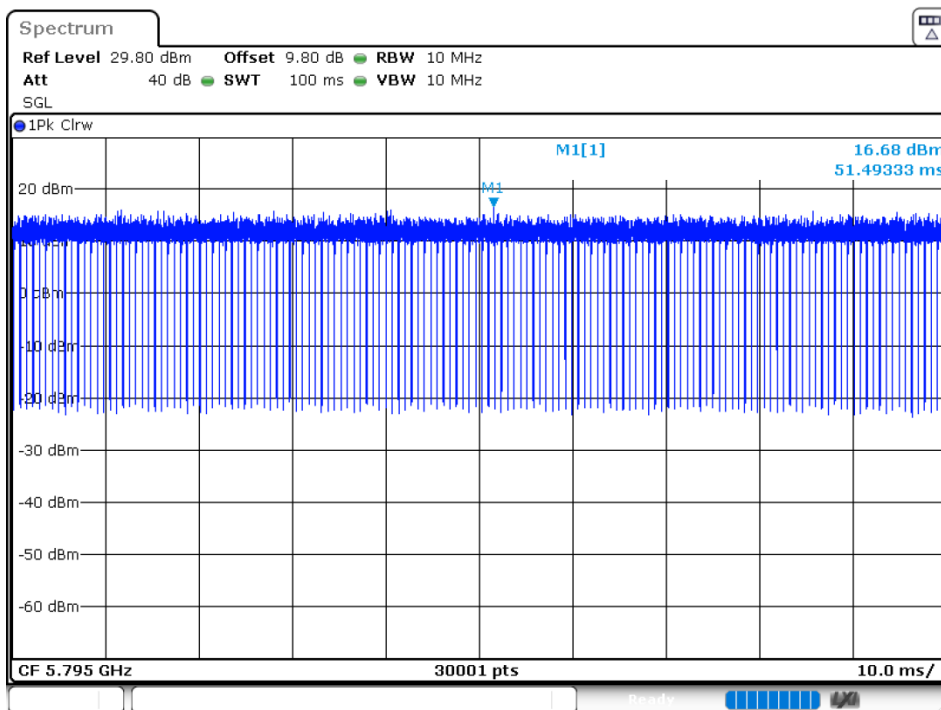

Duty Cycle NVNT 802.11ax20 5745MHz Ant 2

Duty Cycle NVNT 802.11ax20 5785MHz Ant 2

Duty Cycle NVNT 802.11ax20 5825MHz Ant 2

Duty Cycle NVNT 802.11ax40 5755MHz Ant 1

Duty Cycle NVNT 802.11ax40 5795MHz Ant 1