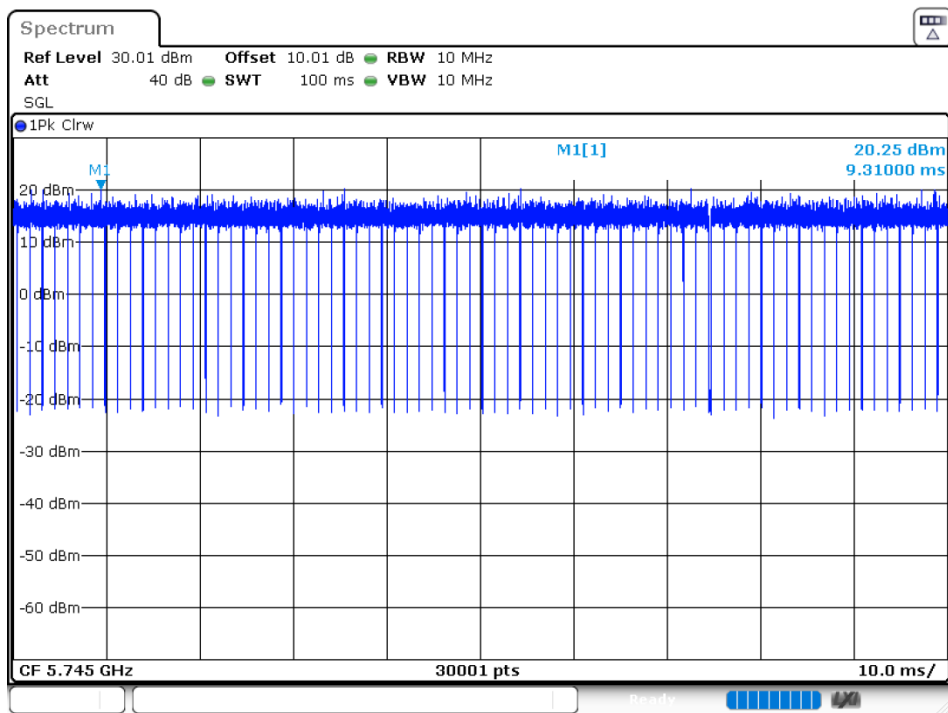

Duty Cycle NVNT 802.11ax20 5745MHz Ant 2