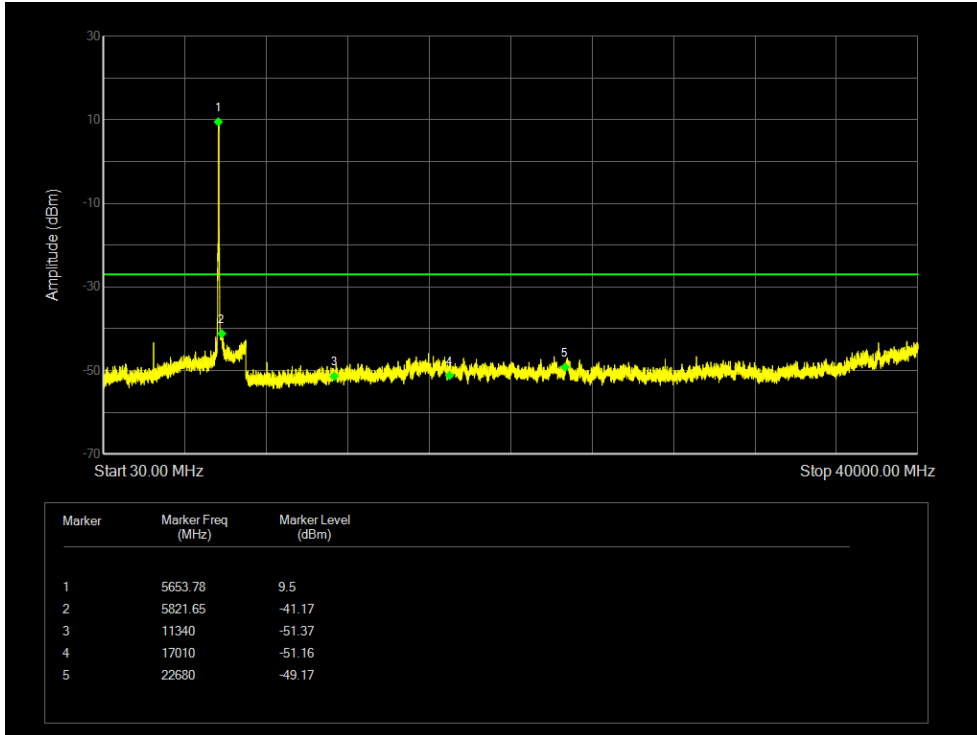

Tx. Spurious NVNT 802.11a 5700MHz Ant 2 Emission

Tx. Spurious NVNT 802.11ac20 5500MHz Ant 1 Emission

Tx. Spurious NVNT 802.11ac20 5600MHz Ant 1 Emission

Tx. Spurious NVNT 802.11ac20 5700MHz Ant 1 Emission

Tx. Spurious NVNT 802.11ac20 5500MHz Ant 2 Emission

Tx. Spurious NVNT 802.11ac20 5600MHz Ant 2 Emission

Tx. Spurious NVNT 802.11ac20 5700MHz Ant 2 Emission

Tx. Spurious NVNT 802.11ac40 5510MHz Ant 1 Emission

Tx. Spurious NVNT 802.11ac40 5590MHz Ant 1 Emission

Tx. Spurious NVNT 802.11ac40 5670MHz Ant 1 Emission

Tx. Spurious NVNT 802.11ac40 5510MHz Ant 2 Emission

Tx. Spurious NVNT 802.11ac40 5590MHz Ant 2 Emission