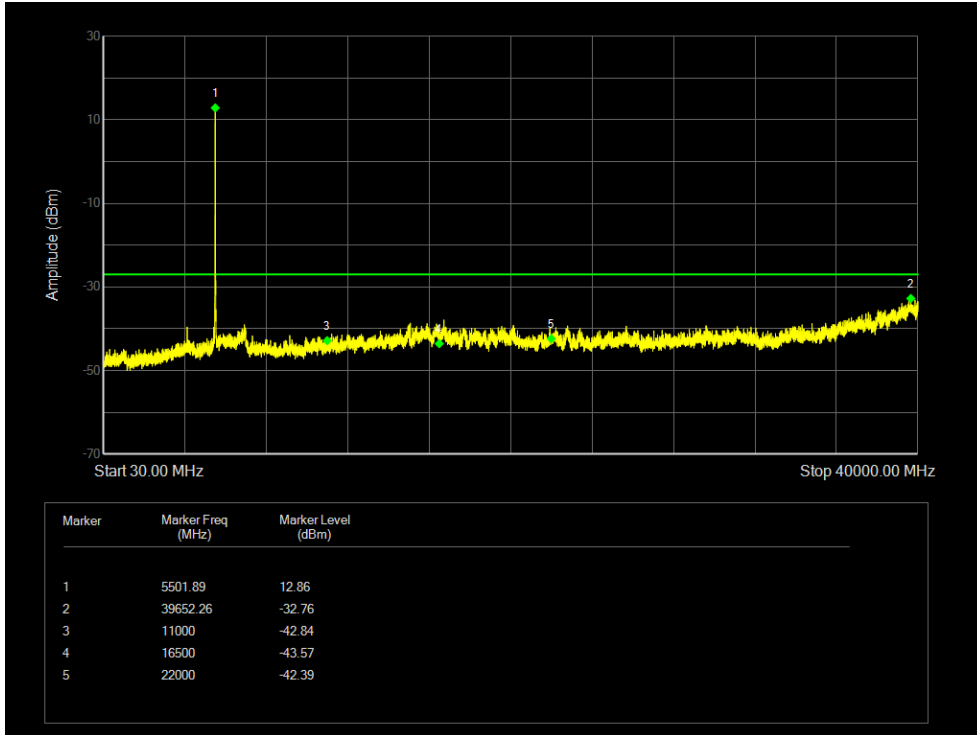

Tx. Spurious NVNT 802.11ax40 5590MHz Ant 1 Emission

Tx. Spurious NVNT 802.11ax40 5670MHz Ant 1 Emission

Tx. Spurious NVNT 802.11ax40 5510MHz Ant 2 Emission

Tx. Spurious NVNT 802.11ax40 5590MHz Ant 2 Emission

Tx. Spurious NVNT 802.11ax40 5670MHz Ant 2 Emission

Tx. Spurious NVNT 802.11ax80 5530MHz Ant 1 Emission

Tx. Spurious NVNT 802.11ax80 5610MHz Ant 1 Emission

Tx. Spurious NVNT 802.11ax80 5530MHz Ant 2 Emission

Tx. Spurious NVNT 802.11ax80 5610MHz Ant 2 Emission

Tx. Spurious NVNT 802.11n(HT20) 5500MHz Ant 1 Emission

Tx. Spurious NVNT 802.11n(HT20) 5600MHz Ant 1 Emission

Tx. Spurious NVNT 802.11n(HT20) 5700MHz Ant 1 Emission