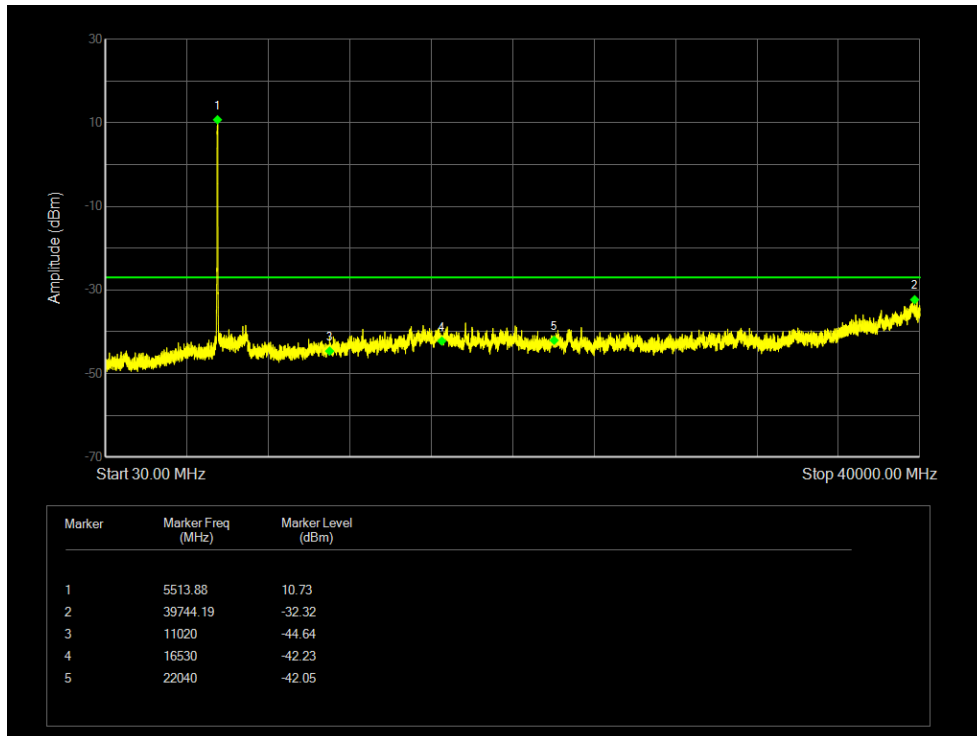

Tx. Spurious NVNT 802.11a 5700MHz Ant 2 Emission

Tx. Spurious NVNT 802.11ac20 5500MHz Ant 1 Emission

Tx. Spurious NVNT 802.11ac20 5600MHz Ant 1 Emission

Tx. Spurious NVNT 802.11ac20 5700MHz Ant 1 Emission

Tx. Spurious NVNT 802.11ac20 5500MHz Ant 2 Emission

Tx. Spurious NVNT 802.11ac20 5600MHz Ant 2 Emission

Tx. Spurious NVNT 802.11ac20 5700MHz Ant 2 Emission

Tx. Spurious NVNT 802.11ac40 5510MHz Ant 1 Emission

Tx. Spurious NVNT 802.11ac40 5590MHz Ant 1 Emission

Tx. Spurious NVNT 802.11ac40 5670MHz Ant 1 Emission

Tx. Spurious NVNT 802.11ac40 5510MHz Ant 2 Emission

Tx. Spurious NVNT 802.11ac40 5590MHz Ant 2 Emission