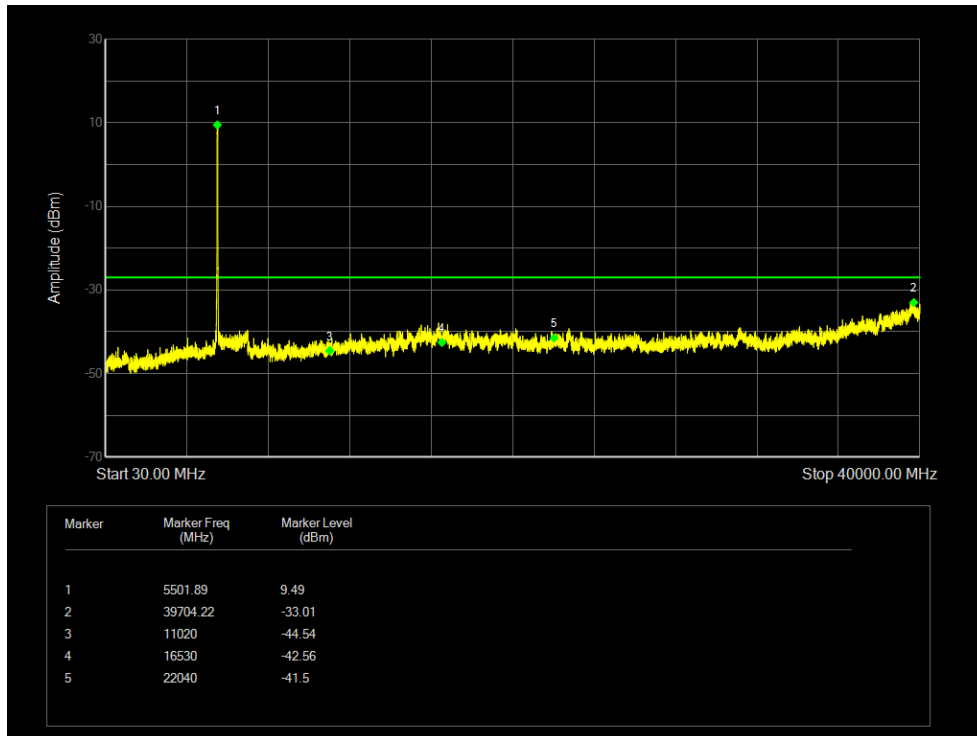

Tx. Spurious NVNT 802.11ac80 5610MHz Ant 2 Emission

Tx. Spurious NVNT 802.11ax20 5500MHz Ant 1 Emission

Tx. Spurious NVNT 802.11ax20 5600MHz Ant 1 Emission

Tx. Spurious NVNT 802.11ax20 5700MHz Ant 1 Emission

Tx. Spurious NVNT 802.11ax20 5500MHz Ant 2 Emission

Tx. Spurious NVNT 802.11ax20 5600MHz Ant 2 Emission

Tx. Spurious NVNT 802.11ax20 5700MHz Ant 2 Emission

Tx. Spurious NVNT 802.11ax40 5510MHz Ant 1 Emission

Tx. Spurious NVNT 802.11ax40 5590MHz Ant 1 Emission

Tx. Spurious NVNT 802.11ax40 5670MHz Ant 1 Emission

Tx. Spurious NVNT 802.11ax40 5510MHz Ant 2 Emission

Tx. Spurious NVNT 802.11ax40 5590MHz Ant 2 Emission