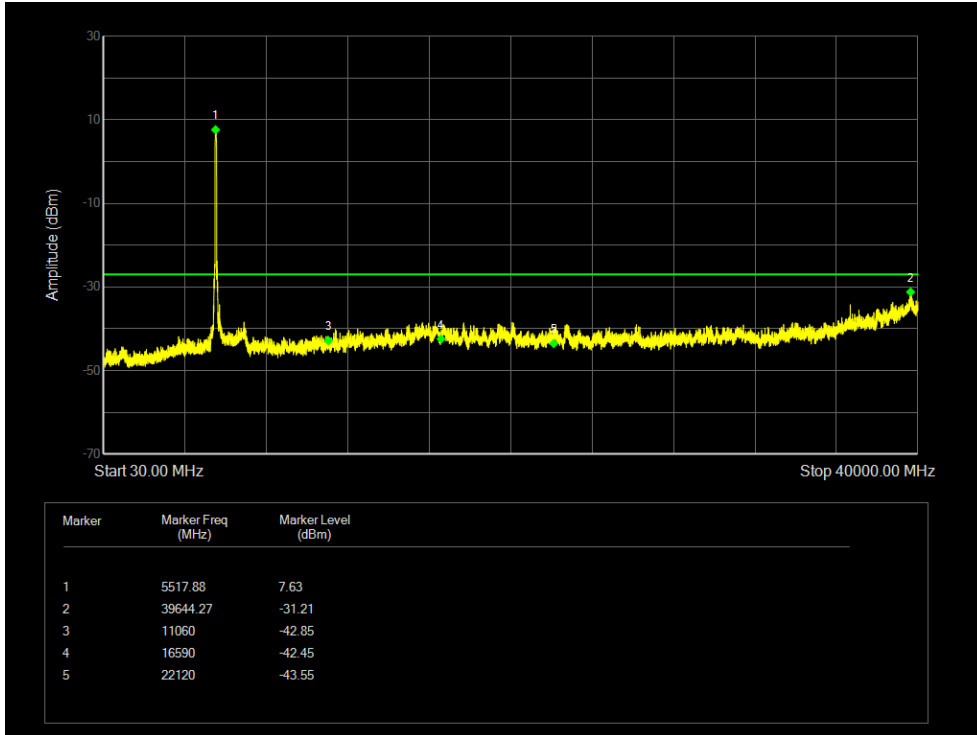

Tx. Spurious NVNT 802.11ac40 5590MHz Ant 1 Emission

Tx. Spurious NVNT 802.11ac40 5670MHz Ant 1 Emission

Tx. Spurious NVNT 802.11ac40 5510MHz Ant 2 Emission

Tx. Spurious NVNT 802.11ac40 5590MHz Ant 2 Emission

Tx. Spurious NVNT 802.11ac40 5670MHz Ant 2 Emission

Tx. Spurious NVNT 802.11ac80 5530MHz Ant 1 Emission

Tx. Spurious NVNT 802.11ac80 5610MHz Ant 1 Emission

Tx. Spurious NVNT 802.11ac80 5530MHz Ant 2 Emission

Tx. Spurious NVNT 802.11ac80 5610MHz Ant 2 Emission

Tx. Spurious NVNT 802.11ax20 5500MHz Ant 1 Emission

Tx. Spurious NVNT 802.11ax20 5600MHz Ant 1 Emission

Tx. Spurious NVNT 802.11ax20 5700MHz Ant 1 Emission