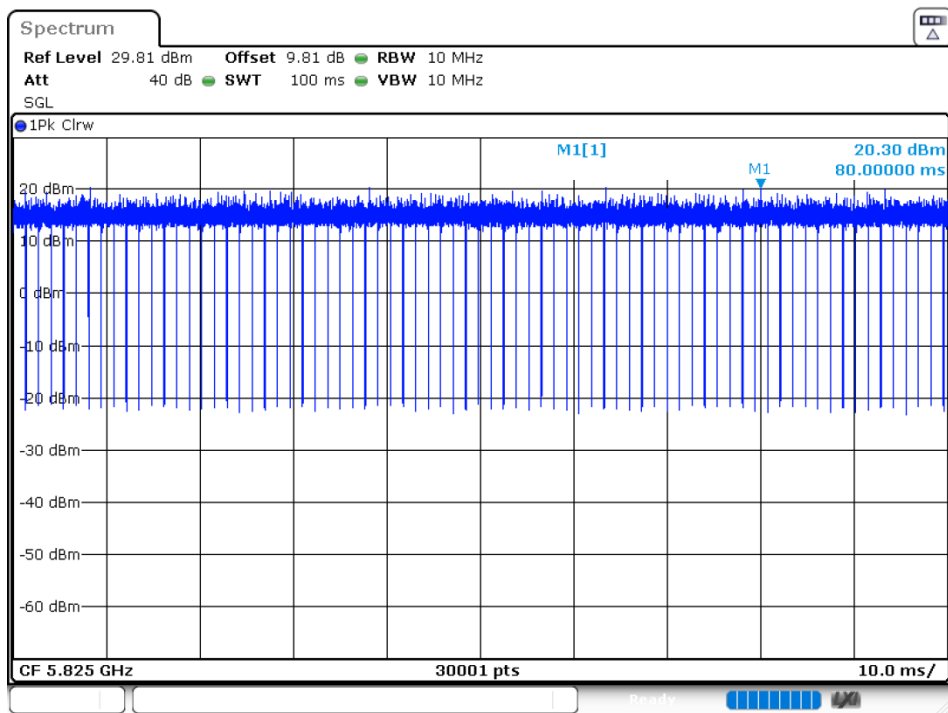

Duty Cycle NVNT 802.11ax20 5825MHz Ant 2