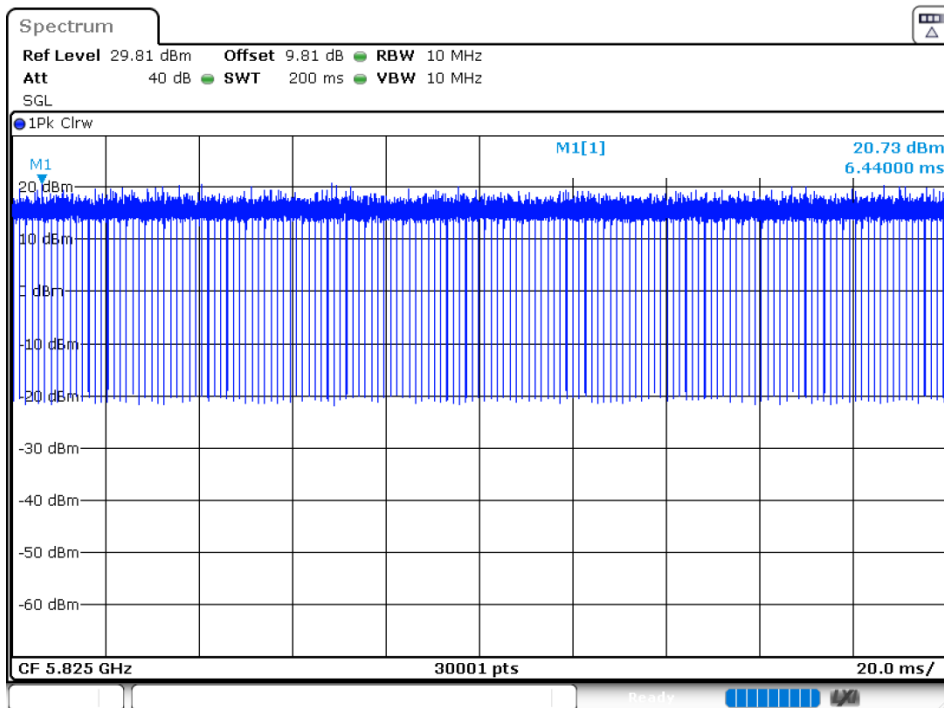

Duty Cycle NVNT 802.11n(HT20) 5785MHz Ant 1

Duty Cycle NVNT 802.11n(HT20) 5825MHz Ant 1

Duty Cycle NVNT 802.11n(HT20) 5745MHz Ant 2

Duty Cycle NVNT 802.11n(HT20) 5785MHz Ant 2

Duty Cycle NVNT 802.11n(HT20) 5825MHz Ant 2

Duty Cycle NVNT 802.11n(HT40) 5755MHz Ant 1

Duty Cycle NVNT 802.11n(HT40) 5795MHz Ant 1

Duty Cycle NVNT 802.11n(HT40) 5755MHz Ant 2

Duty Cycle NVNT 802.11n(HT40) 5795MHz Ant 2

Maximum Conducted Output Power