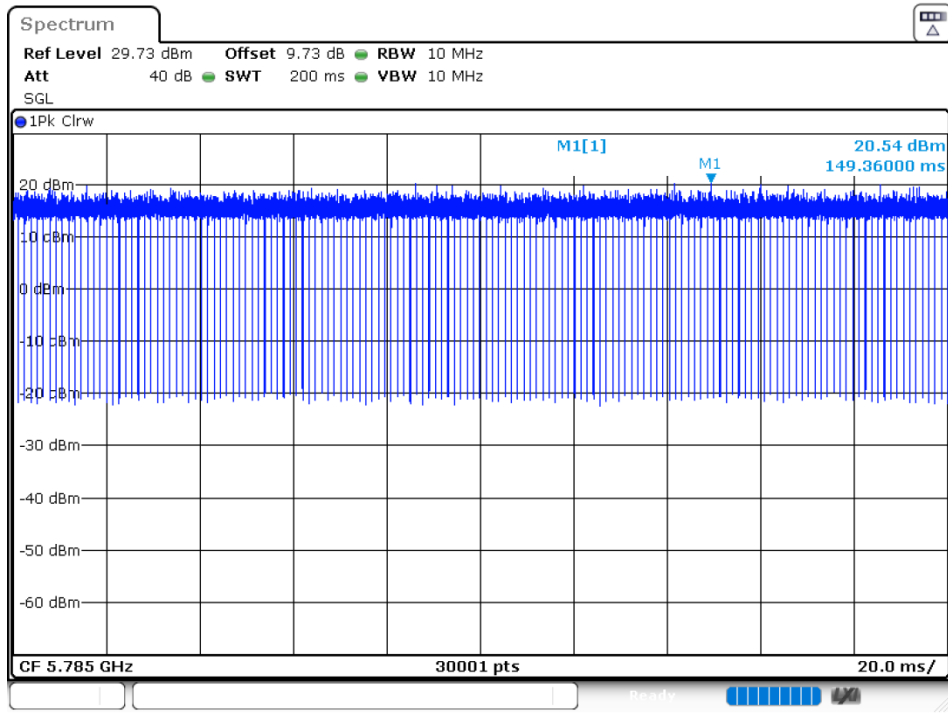

Duty Cycle NVNT 802.11ac20 5745MHz Ant 1

Duty Cycle NVNT 802.11ac20 5785MHz Ant 1

Duty Cycle NVNT 802.11ac20 5825MHz Ant 1

Duty Cycle NVNT 802.11ac20 5745MHz Ant 2

Duty Cycle NVNT 802.11ac20 5785MHz Ant 2