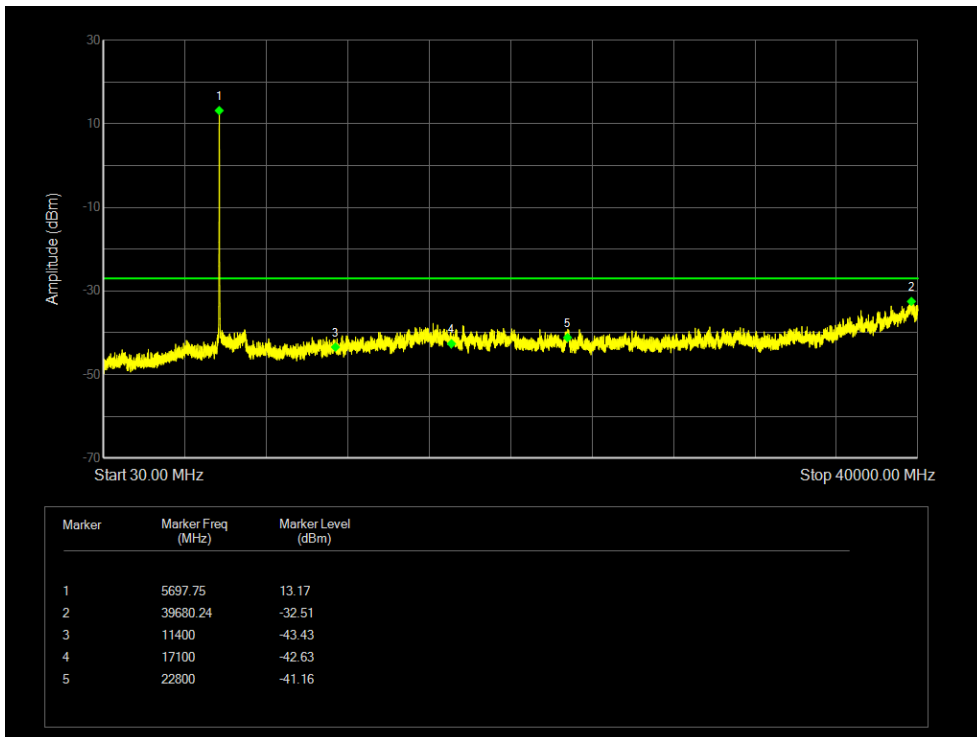

Tx. Spurious NVNT 802.11ac40 5670MHz Ant 2 Emission

Tx. Spurious NVNT 802.11ac80 5530MHz Ant 1 Emission

Tx. Spurious NVNT 802.11ac80 5610MHz Ant 1 Emission

Tx. Spurious NVNT 802.11ac80 5530MHz Ant 2 Emission

Tx. Spurious NVNT 802.11ac80 5610MHz Ant 2 Emission

Tx. Spurious NVNT 802.11ax20 5500MHz Ant 1 Emission

Tx. Spurious NVNT 802.11ax20 5600MHz Ant 1 Emission

Tx. Spurious NVNT 802.11ax20 5700MHz Ant 1 Emission

Tx. Spurious NVNT 802.11ax20 5500MHz Ant 2 Emission

Tx. Spurious NVNT 802.11ax20 5600MHz Ant 2 Emission

Tx. Spurious NVNT 802.11ax20 5700MHz Ant 2 Emission

Tx. Spurious NVNT 802.11ax40 5510MHz Ant 1 Emission