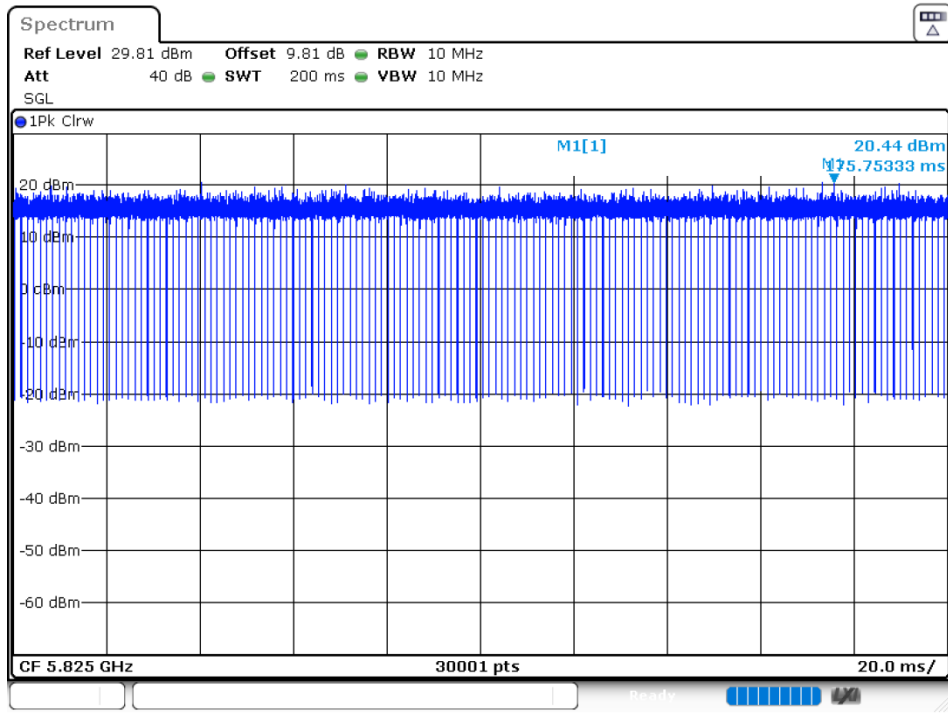

Duty Cycle NVNT 802.11ac20 5825MHz Ant 1