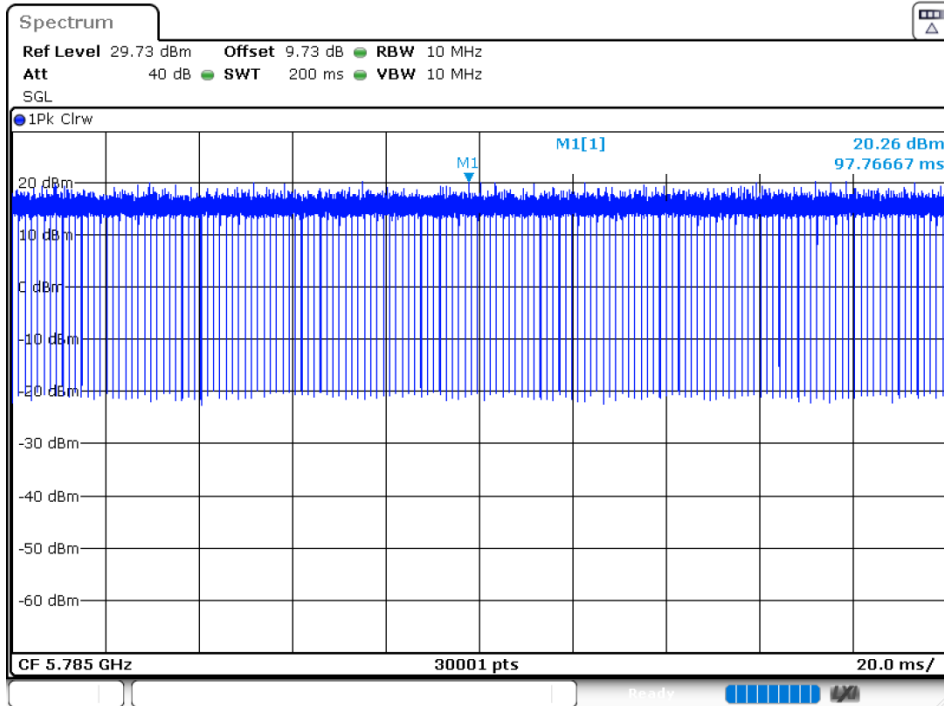

Duty Cycle NVNT 802.11n(HT20) 5785MHz Ant 1

Duty Cycle NVNT 802.11n(HT20) 5825MHz Ant 1

Duty Cycle NVNT 802.11n(HT20) 5745MHz Ant 2

Duty Cycle NVNT 802.11n(HT20) 5785MHz Ant 2

Duty Cycle NVNT 802.11n(HT20) 5825MHz Ant 2

Duty Cycle NVNT 802.11n(HT40) 5755MHz Ant 1

Duty Cycle NVNT 802.11n(HT40) 5795MHz Ant 1

Duty Cycle NVNT 802.11n(HT40) 5755MHz Ant 2

Duty Cycle NVNT 802.11n(HT40) 5795MHz Ant 2

Maximum Conducted Output Power