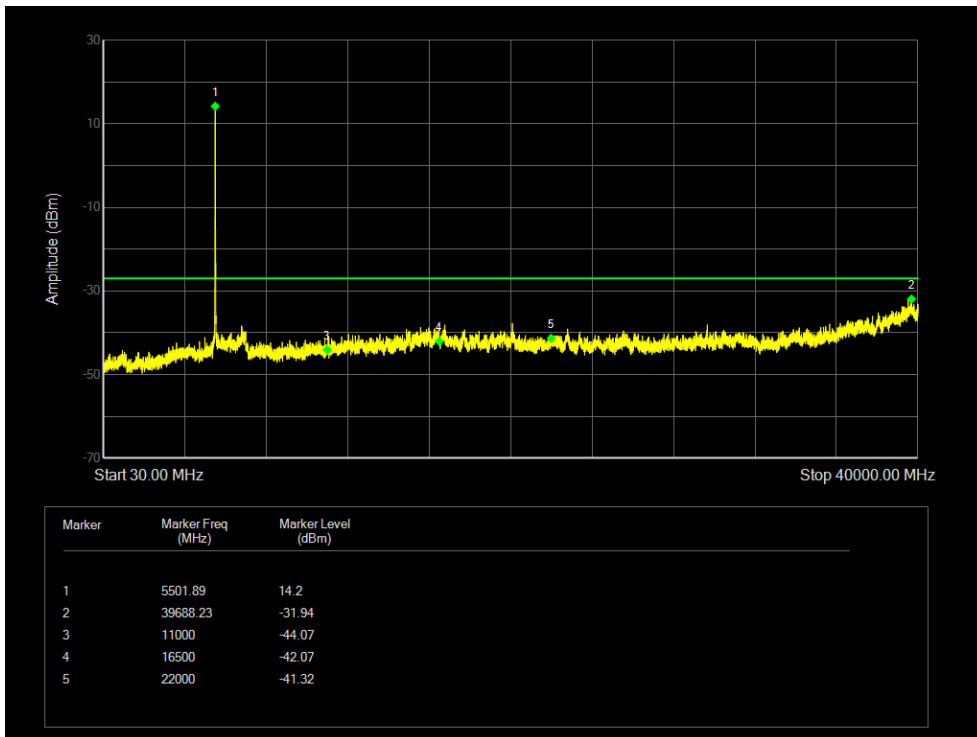

Tx. Spurious NVNT 802.11a 5500MHz Ant 1 Emission

Tx. Spurious NVNT 802.11a 5600MHz Ant 1 Emission

Tx. Spurious NVNT 802.11a 5700MHz Ant 1 Emission

Tx. Spurious NVNT 802.11a 5500MHz Ant 2 Emission

Tx. Spurious NVNT 802.11a 5600MHz Ant 2 Emission

Tx. Spurious NVNT 802.11a 5700MHz Ant 2 Emission

Tx. Spurious NVNT 802.11ac20 5500MHz Ant 1 Emission

Tx. Spurious NVNT 802.11ac20 5600MHz Ant 1 Emission

Tx. Spurious NVNT 802.11ac20 5700MHz Ant 1 Emission