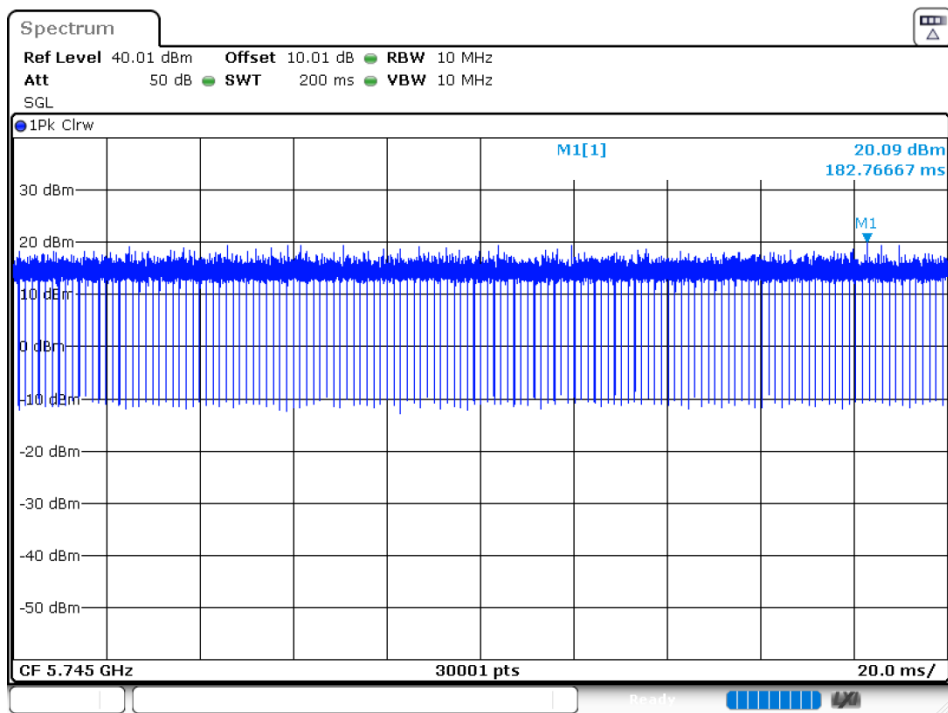

Duty Cycle NVNT 802.11a 5745MHz Ant 1

Duty Cycle NVNT 802.11a 5785MHz Ant 1

Duty Cycle NVNT 802.11a 5825MHz Ant 1

Duty Cycle NVNT 802.11a 5745MHz Ant 2

Duty Cycle NVNT 802.11a 5785MHz Ant 2

Duty Cycle NVNT 802.11a 5825MHz Ant 2