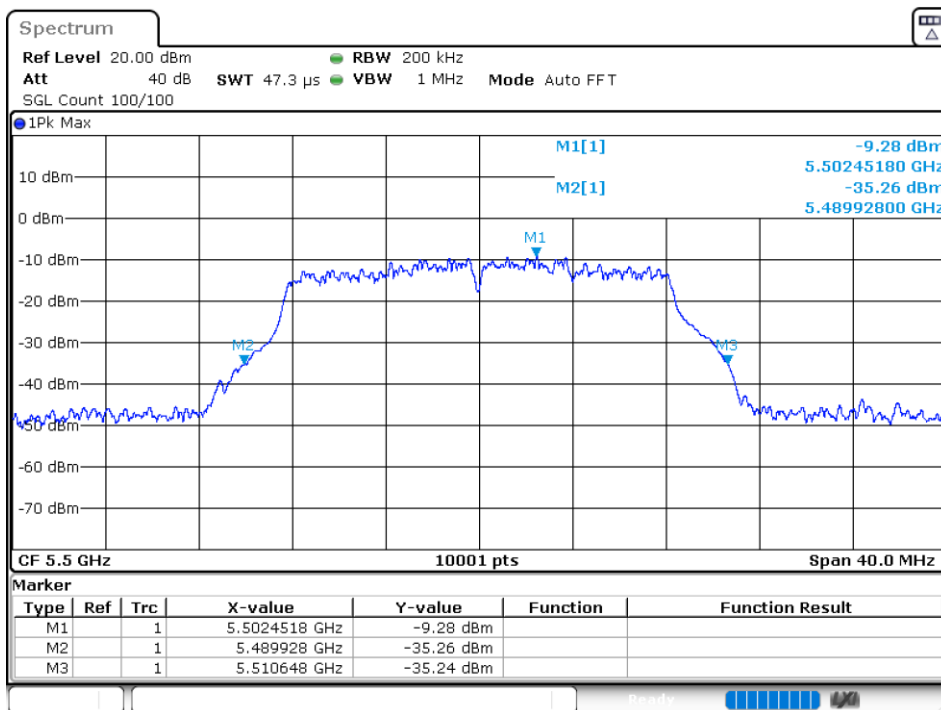

OBW NVNT 802.11a 5600MHz Ant 1