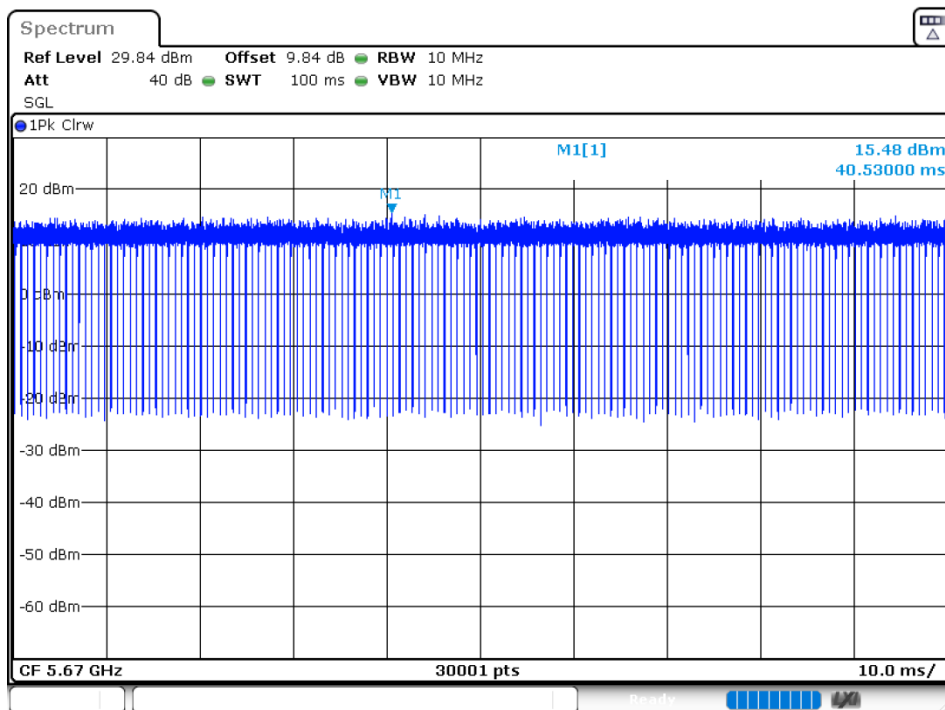

Duty Cycle NVNT 802.11n(HT40) 5670MHz Ant 1