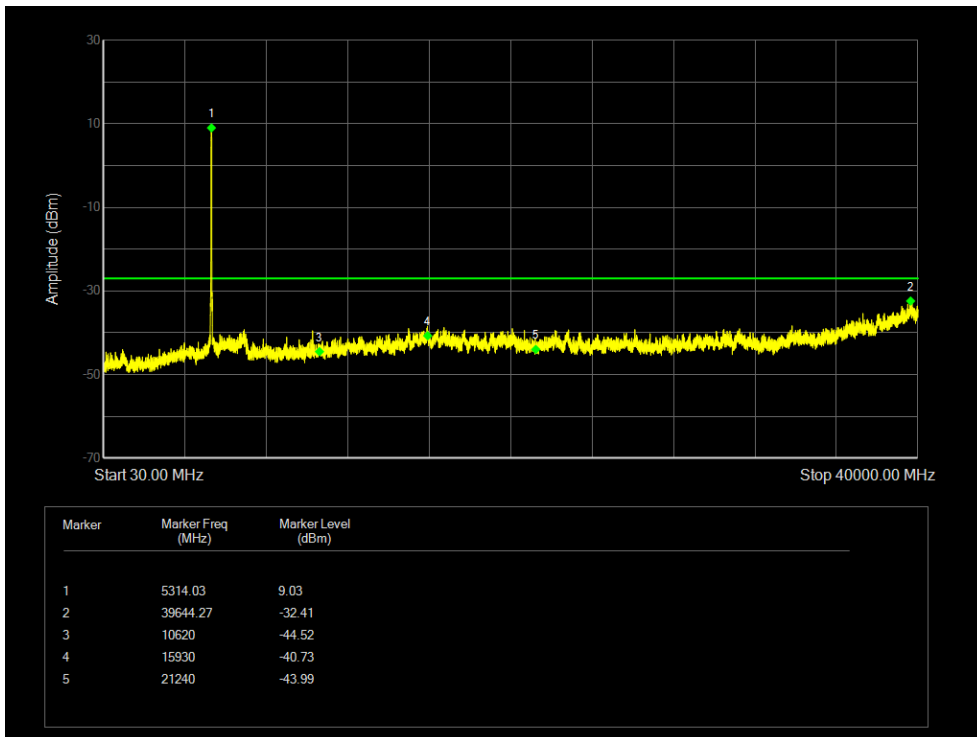

Tx. Spurious NVNT 802.11ac80 5290MHz Ant 2 Emission

Tx. Spurious NVNT 802.11ax20 5260MHz Ant 1 Emission

Tx. Spurious NVNT 802.11ax20 5280MHz Ant 1 Emission

Tx. Spurious NVNT 802.11ax20 5320MHz Ant 1 Emission

Tx. Spurious NVNT 802.11ax20 5260MHz Ant 2 Emission

Tx. Spurious NVNT 802.11ax20 5280MHz Ant 2 Emission

Tx. Spurious NVNT 802.11ax20 5320MHz Ant 2 Emission

Tx. Spurious NVNT 802.11ax40 5270MHz Ant 1 Emission

Tx. Spurious NVNT 802.11ax40 5310MHz Ant 1 Emission

Tx. Spurious NVNT 802.11ax40 5270MHz Ant 2 Emission

Tx. Spurious NVNT 802.11ax40 5310MHz Ant 2 Emission

Tx. Spurious NVNT 802.11ax80 5290MHz Ant 1 Emission