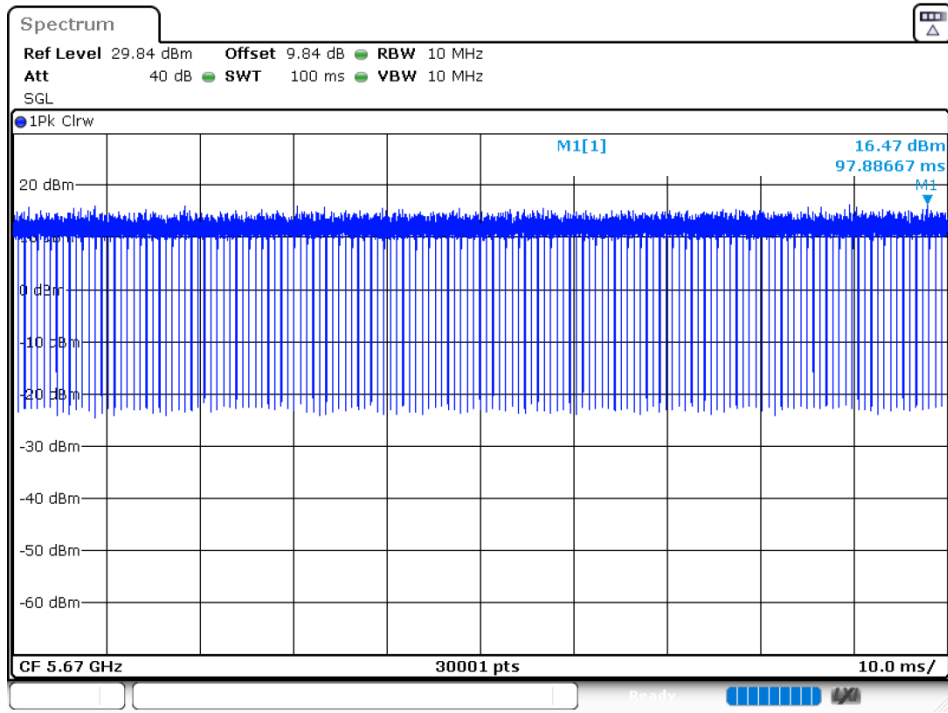

Duty Cycle NVNT 802.11ax20 5600MHz Ant 2

Duty Cycle NVNT 802.11ax20 5700MHz Ant 2

Duty Cycle NVNT 802.11ax40 5510MHz Ant 1

Duty Cycle NVNT 802.11ax40 5590MHz Ant 1

Duty Cycle NVNT 802.11ax40 5670MHz Ant 1

Duty Cycle NVNT 802.11ax40 5510MHz Ant 2

Duty Cycle NVNT 802.11ax40 5590MHz Ant 2

Duty Cycle NVNT 802.11ax40 5670MHz Ant 2

Duty Cycle NVNT 802.11ax80 5530MHz Ant 1

Duty Cycle NVNT 802.11ax80 5610MHz Ant 1