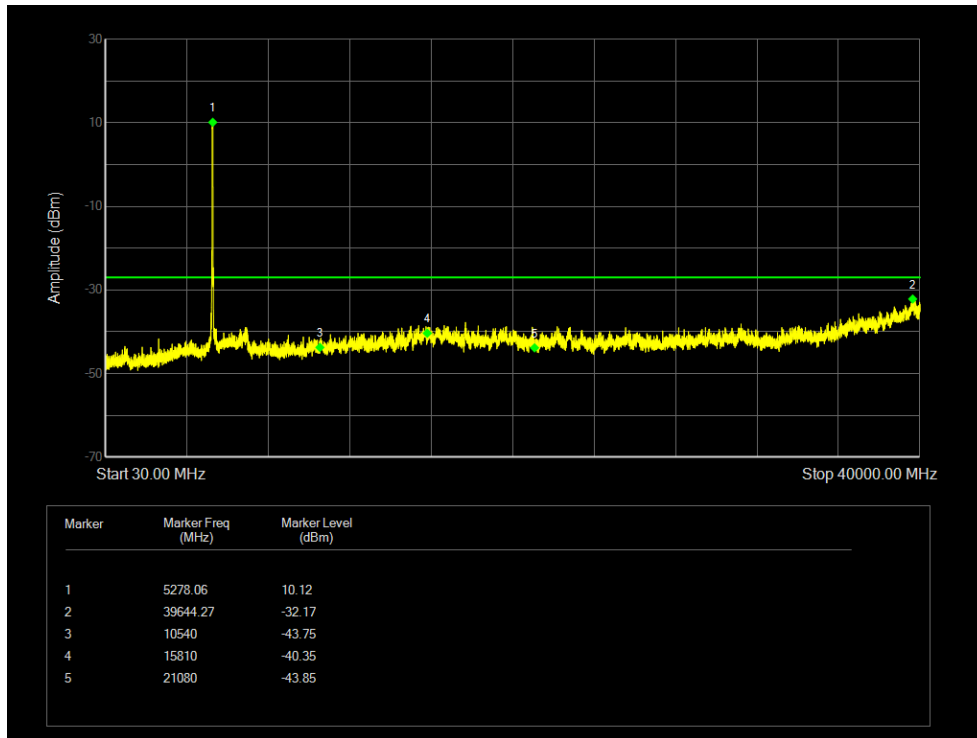

Tx. Spurious NVNT 802.11a 5320MHz Ant 2 Emission

Tx. Spurious NVNT 802.11ac20 5260MHz Ant 1 Emission

Tx. Spurious NVNT 802.11ac20 5280MHz Ant 1 Emission

Tx. Spurious NVNT 802.11ac20 5320MHz Ant 1 Emission

Tx. Spurious NVNT 802.11ac20 5260MHz Ant 2 Emission

Tx. Spurious NVNT 802.11ac20 5280MHz Ant 2 Emission

Tx. Spurious NVNT 802.11ac20 5320MHz Ant 2 Emission

Tx. Spurious NVNT 802.11ac40 5270MHz Ant 1 Emission

Tx. Spurious NVNT 802.11ac40 5310MHz Ant 1 Emission

Tx. Spurious NVNT 802.11ac40 5270MHz Ant 2 Emission

Tx. Spurious NVNT 802.11ac40 5310MHz Ant 2 Emission

Tx. Spurious NVNT 802.11ac80 5290MHz Ant 1 Emission