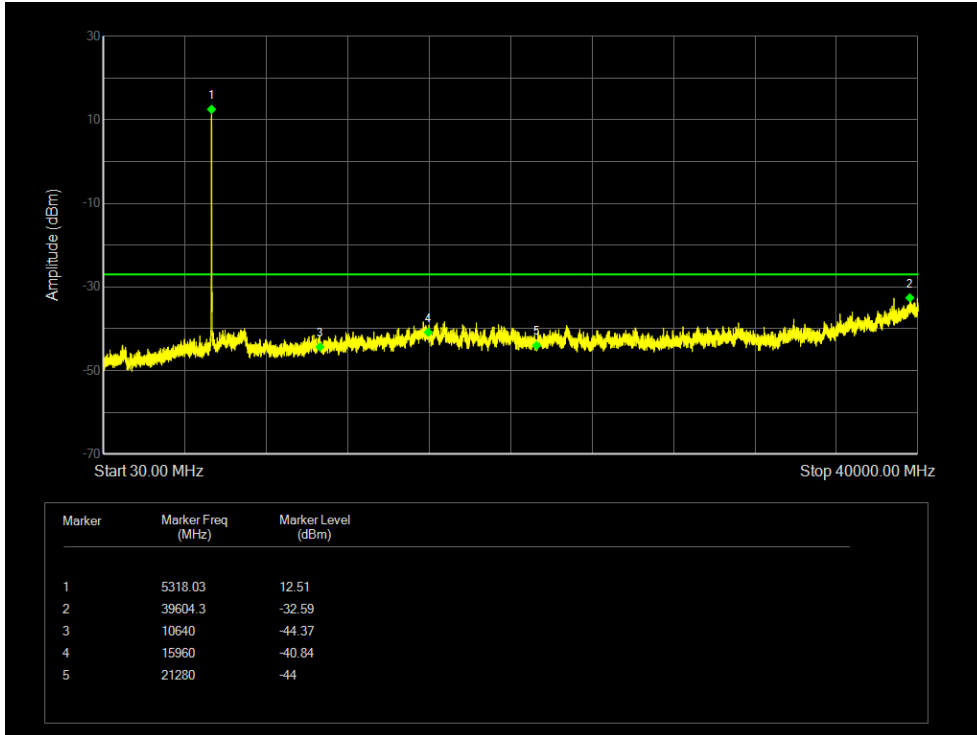

Tx. Spurious NVNT 802.11a 5260MHz Ant 1 Emission

Tx. Spurious NVNT 802.11a 5280MHz Ant 1 Emission

Tx. Spurious NVNT 802.11a 5320MHz Ant 1 Emission

Tx. Spurious NVNT 802.11a 5260MHz Ant 2 Emission

Tx. Spurious NVNT 802.11a 5280MHz Ant 2 Emission

Tx. Spurious NVNT 802.11a 5320MHz Ant 2 Emission

Tx. Spurious NVNT 802.11ac20 5260MHz Ant 1 Emission

Tx. Spurious NVNT 802.11ac20 5280MHz Ant 1 Emission

Tx. Spurious NVNT 802.11ac20 5320MHz Ant 1 Emission

Tx. Spurious NVNT 802.11ac20 5260MHz Ant 2 Emission

Tx. Spurious NVNT 802.11ac20 5280MHz Ant 2 Emission

Tx. Spurious NVNT 802.11ac20 5320MHz Ant 2 Emission

Tx. Spurious NVNT 802.11ac40 5270MHz Ant 1 Emission