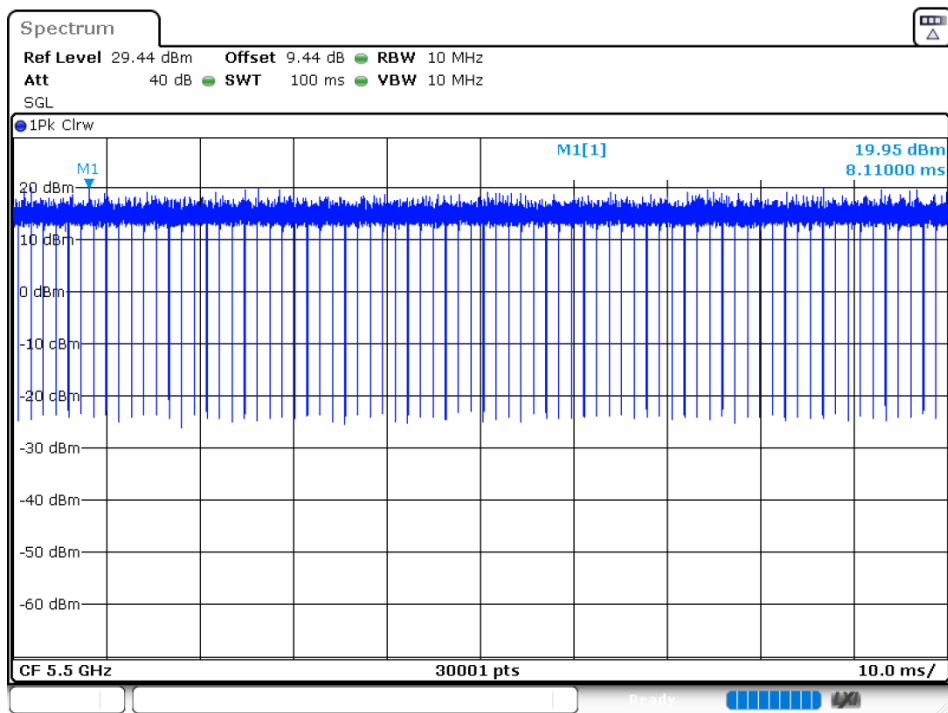

Duty Cycle NVNT 802.11ax20 5500MHz Ant 1