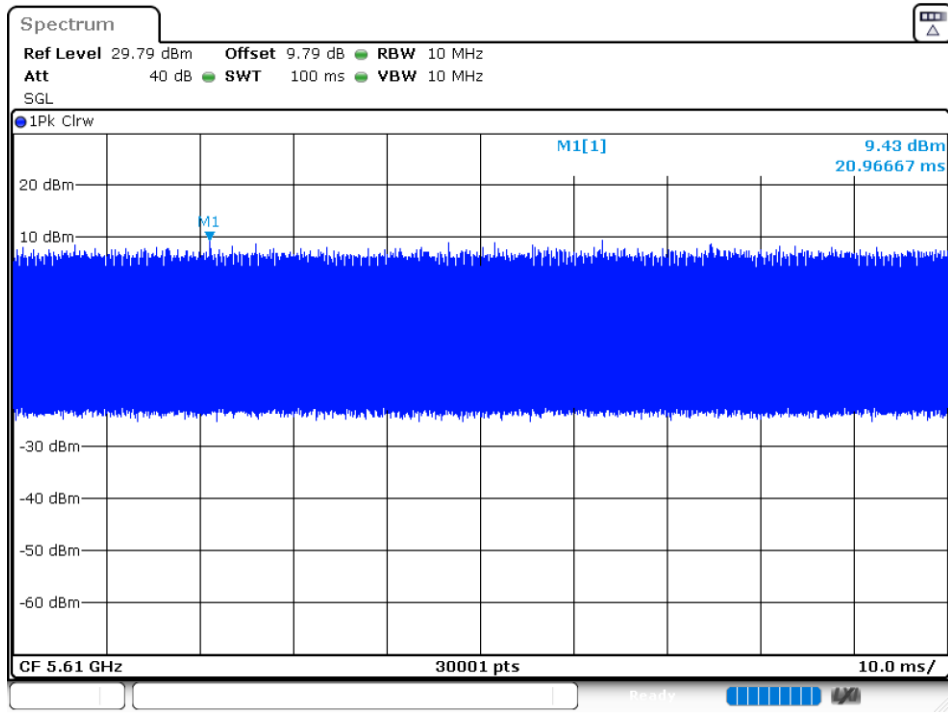

Duty Cycle NVNT 802.11ax40 5510MHz Ant 2

Duty Cycle NVNT 802.11ax40 5590MHz Ant 2

Duty Cycle NVNT 802.11ax40 5670MHz Ant 2

Duty Cycle NVNT 802.11ax80 5530MHz Ant 1

Duty Cycle NVNT 802.11ax80 5610MHz Ant 1

Duty Cycle NVNT 802.11ax80 5530MHz Ant 2

Duty Cycle NVNT 802.11ax80 5610MHz Ant 2

Duty Cycle NVNT 802.11n(HT20) 5500MHz Ant 1

Duty Cycle NVNT 802.11n(HT20) 5600MHz Ant 1