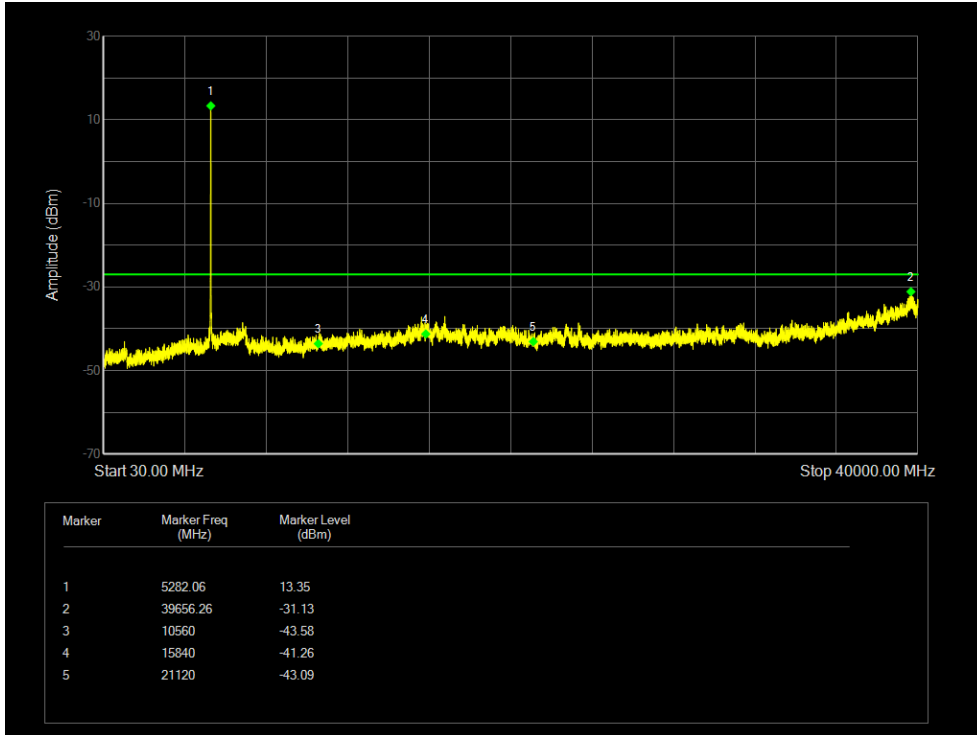

Tx. Spurious NVNT 802.11a 5260MHz Ant 1 Emission

Tx. Spurious NVNT 802.11a 5280MHz Ant 1 Emission

Tx. Spurious NVNT 802.11a 5320MHz Ant 1 Emission

Tx. Spurious NVNT 802.11a 5260MHz Ant 2 Emission

Tx. Spurious NVNT 802.11a 5280MHz Ant 2 Emission

Tx. Spurious NVNT 802.11a 5320MHz Ant 2 Emission

Tx. Spurious NVNT 802.11ac20 5260MHz Ant 1 Emission

Tx. Spurious NVNT 802.11ac20 5280MHz Ant 1 Emission

Tx. Spurious NVNT 802.11ac20 5320MHz Ant 1 Emission

Tx. Spurious NVNT 802.11ac20 5260MHz Ant 2 Emission

Tx. Spurious NVNT 802.11ac20 5280MHz Ant 2 Emission

Tx. Spurious NVNT 802.11ac20 5320MHz Ant 2 Emission

Tx. Spurious NVNT 802.11ac40 5270MHz Ant 1 Emission