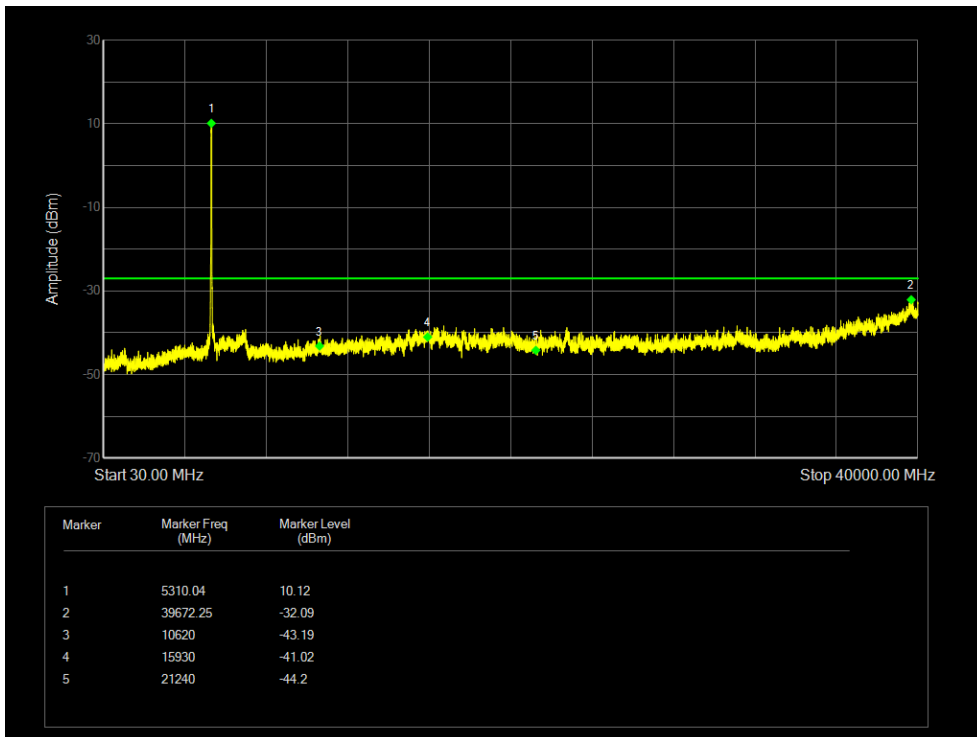

Tx. Spurious NVNT 802.11ac80 5290MHz Ant 2 Emission

Tx. Spurious NVNT 802.11ax20 5260MHz Ant 1 Emission

Tx. Spurious NVNT 802.11ax20 5280MHz Ant 1 Emission

Tx. Spurious NVNT 802.11ax20 5320MHz Ant 1 Emission

Tx. Spurious NVNT 802.11ax20 5260MHz Ant 2 Emission

Tx. Spurious NVNT 802.11ax20 5280MHz Ant 2 Emission

Tx. Spurious NVNT 802.11ax20 5320MHz Ant 2 Emission

Tx. Spurious NVNT 802.11ax40 5270MHz Ant 1 Emission

Tx. Spurious NVNT 802.11ax40 5310MHz Ant 1 Emission

Tx. Spurious NVNT 802.11ax40 5270MHz Ant 2 Emission

Tx. Spurious NVNT 802.11ax40 5310MHz Ant 2 Emission

Tx. Spurious NVNT 802.11ax80 5290MHz Ant 1 Emission