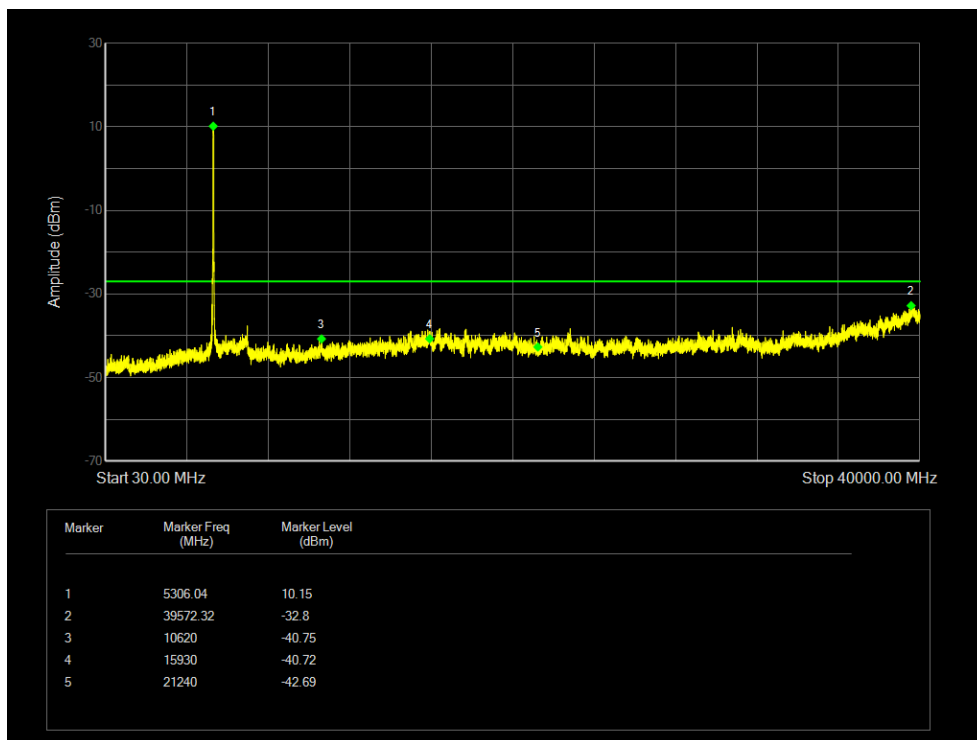

Tx. Spurious NVNT 802.11a 5320MHz Ant 2 Emission

Tx. Spurious NVNT 802.11ac20 5260MHz Ant 1 Emission

Tx. Spurious NVNT 802.11ac20 5280MHz Ant 1 Emission

Tx. Spurious NVNT 802.11ac20 5320MHz Ant 1 Emission

Tx. Spurious NVNT 802.11ac20 5260MHz Ant 2 Emission

Tx. Spurious NVNT 802.11ac20 5280MHz Ant 2 Emission

Tx. Spurious NVNT 802.11ac20 5320MHz Ant 2 Emission

Tx. Spurious NVNT 802.11ac40 5270MHz Ant 1 Emission

Tx. Spurious NVNT 802.11ac40 5310MHz Ant 1 Emission

Tx. Spurious NVNT 802.11ac40 5270MHz Ant 2 Emission

Tx. Spurious NVNT 802.11ac40 5310MHz Ant 2 Emission

Tx. Spurious NVNT 802.11ac80 5290MHz Ant 1 Emission