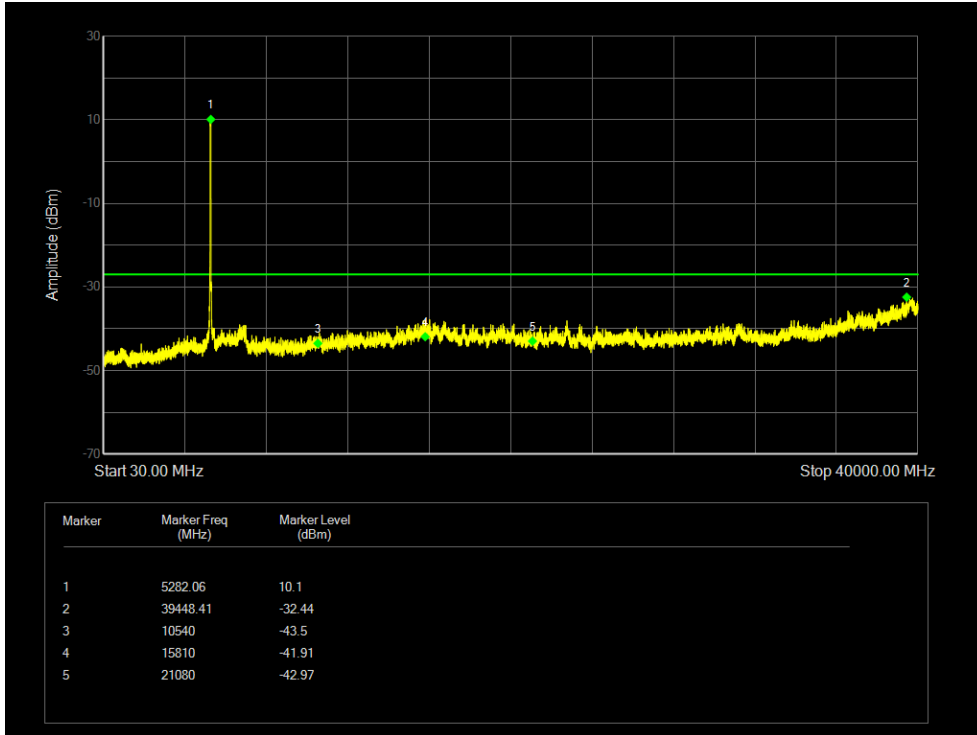

Tx. Spurious NVNT 802.11n(HT40) 5270MHz Ant 2 Emission