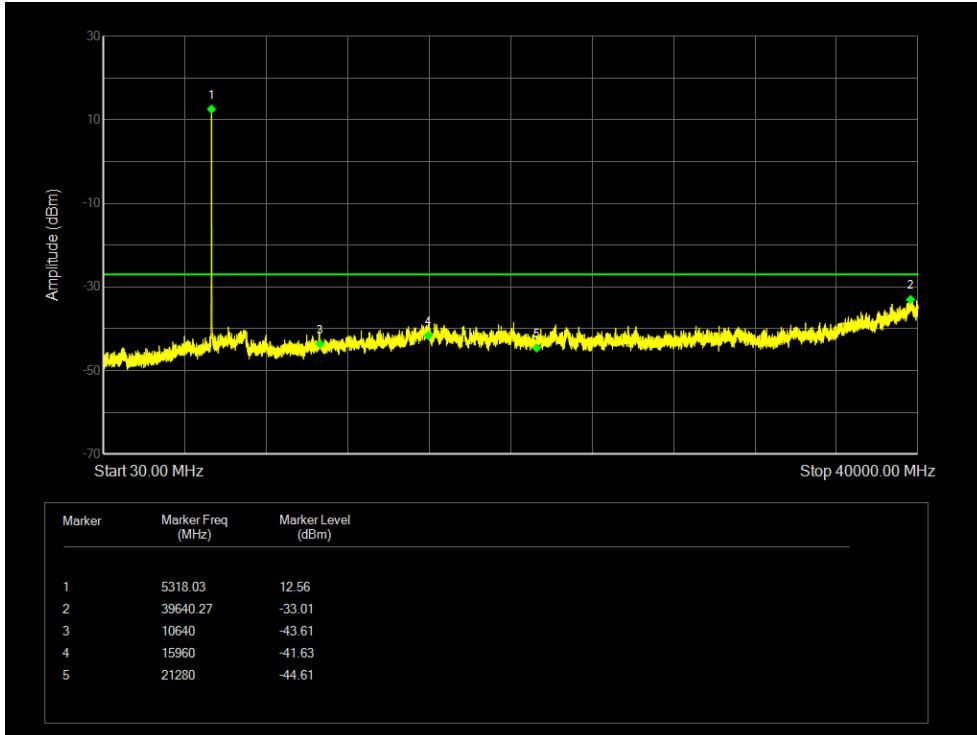

Tx. Spurious NVNT 802.11ac40 5310MHz Ant 1 Emission

Tx. Spurious NVNT 802.11ac40 5270MHz Ant 2 Emission

Tx. Spurious NVNT 802.11ac40 5310MHz Ant 2 Emission

Tx. Spurious NVNT 802.11ac80 5290MHz Ant 1 Emission

Tx. Spurious NVNT 802.11ac80 5290MHz Ant 2 Emission

Tx. Spurious NVNT 802.11ax20 5260MHz Ant 1 Emission

Tx. Spurious NVNT 802.11ax20 5280MHz Ant 1 Emission

Tx. Spurious NVNT 802.11ax20 5320MHz Ant 1 Emission

Tx. Spurious NVNT 802.11ax20 5260MHz Ant 2 Emission

Tx. Spurious NVNT 802.11ax20 5280MHz Ant 2 Emission

Tx. Spurious NVNT 802.11ax20 5320MHz Ant 2 Emission

Tx. Spurious NVNT 802.11ax40 5270MHz Ant 1 Emission