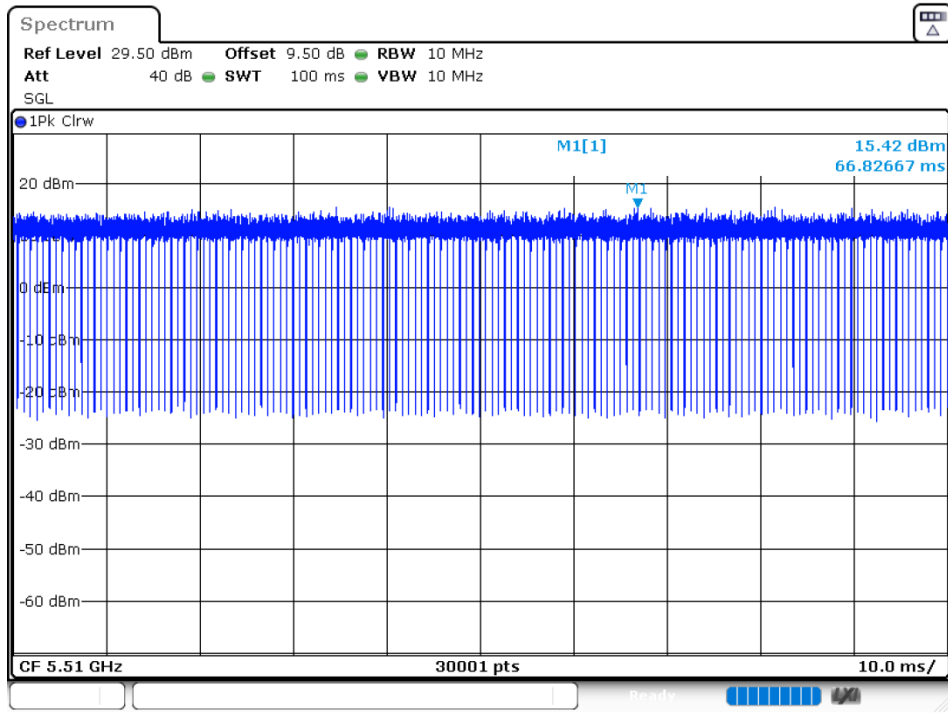

Duty Cycle NVNT 802.11ax20 5600MHz Ant 2

Duty Cycle NVNT 802.11ax20 5700MHz Ant 2

Duty Cycle NVNT 802.11ax40 5510MHz Ant 1

Duty Cycle NVNT 802.11ax40 5590MHz Ant 1

Duty Cycle NVNT 802.11ax40 5670MHz Ant 1

Duty Cycle NVNT 802.11ax40 5510MHz Ant 2

Duty Cycle NVNT 802.11ax40 5590MHz Ant 2

Duty Cycle NVNT 802.11ax40 5670MHz Ant 2

Duty Cycle NVNT 802.11ax80 5530MHz Ant 1

Duty Cycle NVNT 802.11ax80 5610MHz Ant 1