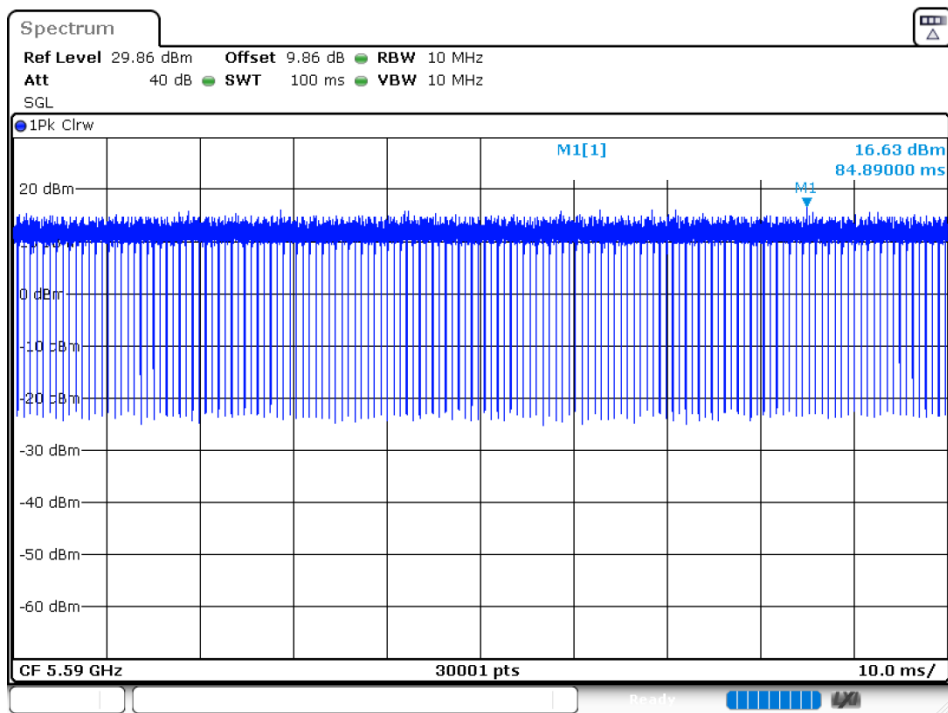

Duty Cycle NVNT 802.11ac40 5590MHz Ant 2