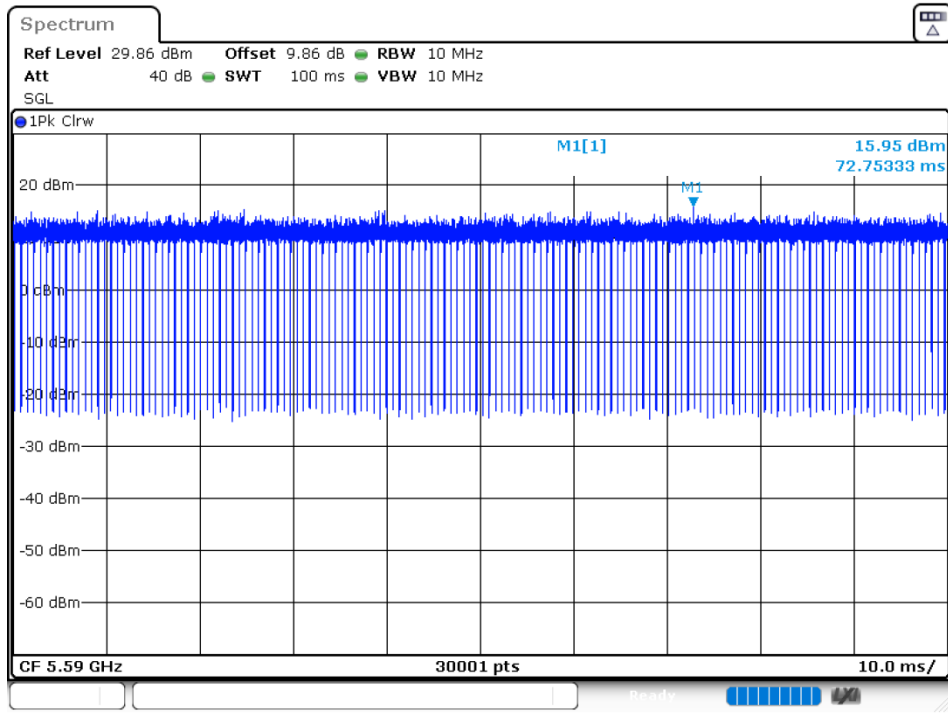

Duty Cycle NVNT 802.11ax20 5600MHz Ant 2

Duty Cycle NVNT 802.11ax20 5700MHz Ant 2

Duty Cycle NVNT 802.11ax40 5510MHz Ant 1

Duty Cycle NVNT 802.11ax40 5590MHz Ant 1

Duty Cycle NVNT 802.11ax40 5670MHz Ant 1

Duty Cycle NVNT 802.11ax40 5510MHz Ant 2

Duty Cycle NVNT 802.11ax40 5590MHz Ant 2

Duty Cycle NVNT 802.11ax40 5670MHz Ant 2

Duty Cycle NVNT 802.11ax80 5530MHz Ant 1

Duty Cycle NVNT 802.11ax80 5610MHz Ant 1