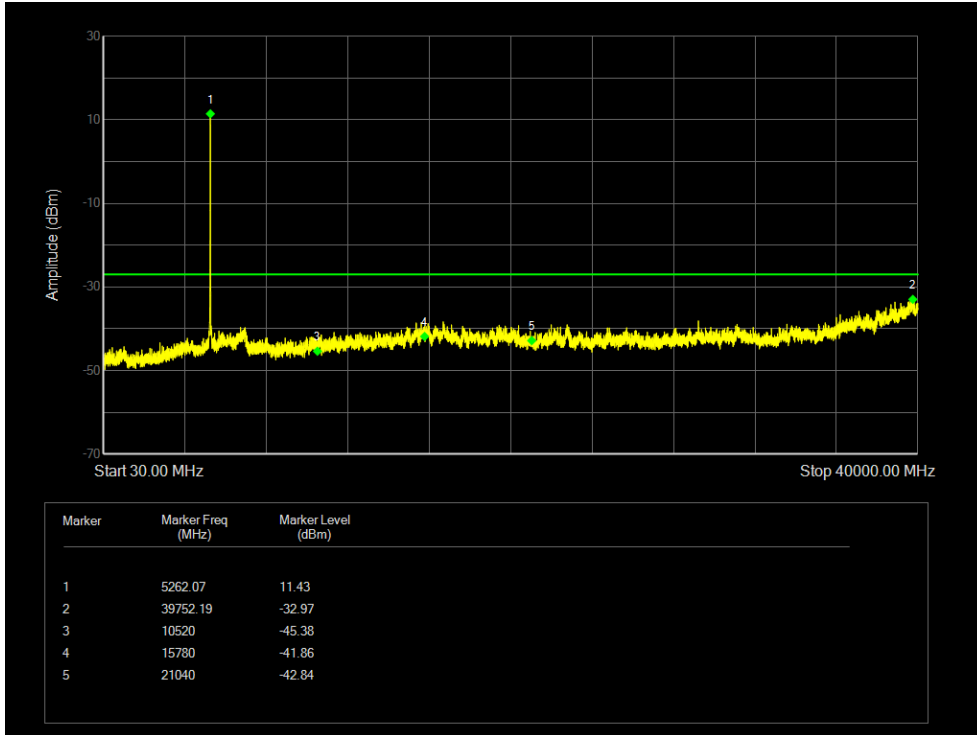

Tx. Spurious NVNT 802.11ac20 5260MHz Ant 2 Emission

Tx. Spurious NVNT 802.11ac20 5280MHz Ant 2 Emission

Tx. Spurious NVNT 802.11ac20 5320MHz Ant 2 Emission

Tx. Spurious NVNT 802.11ac40 5270MHz Ant 1 Emission

Tx. Spurious NVNT 802.11ac40 5310MHz Ant 1 Emission

Tx. Spurious NVNT 802.11ac40 5270MHz Ant 2 Emission

Tx. Spurious NVNT 802.11ac40 5310MHz Ant 2 Emission

Tx. Spurious NVNT 802.11ac80 5290MHz Ant 1 Emission

Tx. Spurious NVNT 802.11ac80 5290MHz Ant 2 Emission

Tx. Spurious NVNT 802.11ax20 5260MHz Ant 1 Emission

Tx. Spurious NVNT 802.11ax20 5280MHz Ant 1 Emission

Tx. Spurious NVNT 802.11ax20 5320MHz Ant 1 Emission