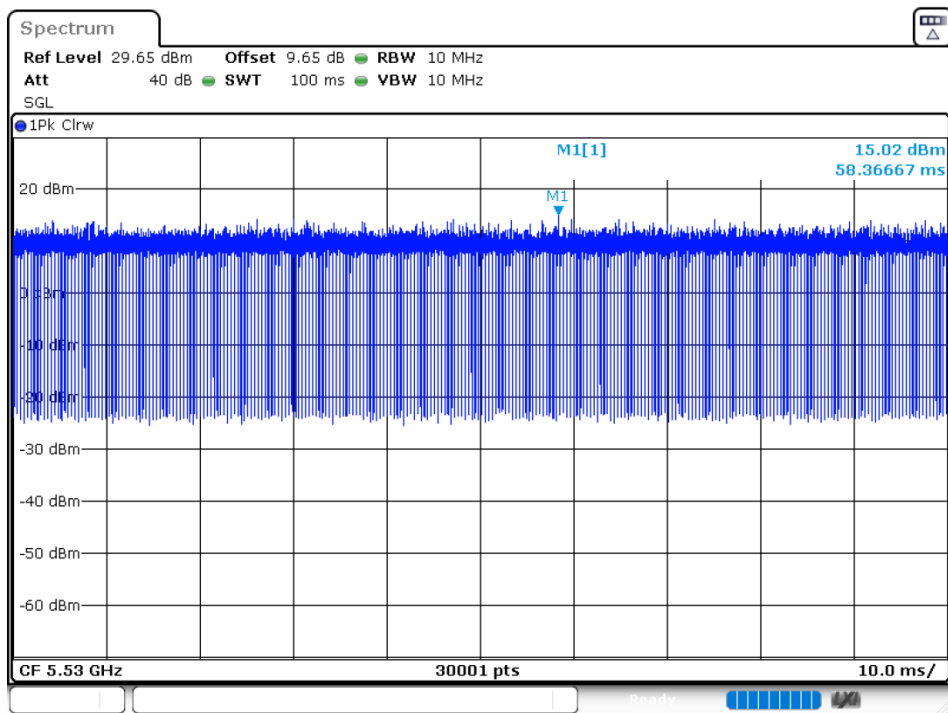

Duty Cycle NVNT 802.11ac40 5590MHz Ant 2

Duty Cycle NVNT 802.11ac40 5670MHz Ant 2

Duty Cycle NVNT 802.11ac80 5530MHz Ant 1

Duty Cycle NVNT 802.11ac80 5610MHz Ant 1

Duty Cycle NVNT 802.11ac80 5530MHz Ant 2