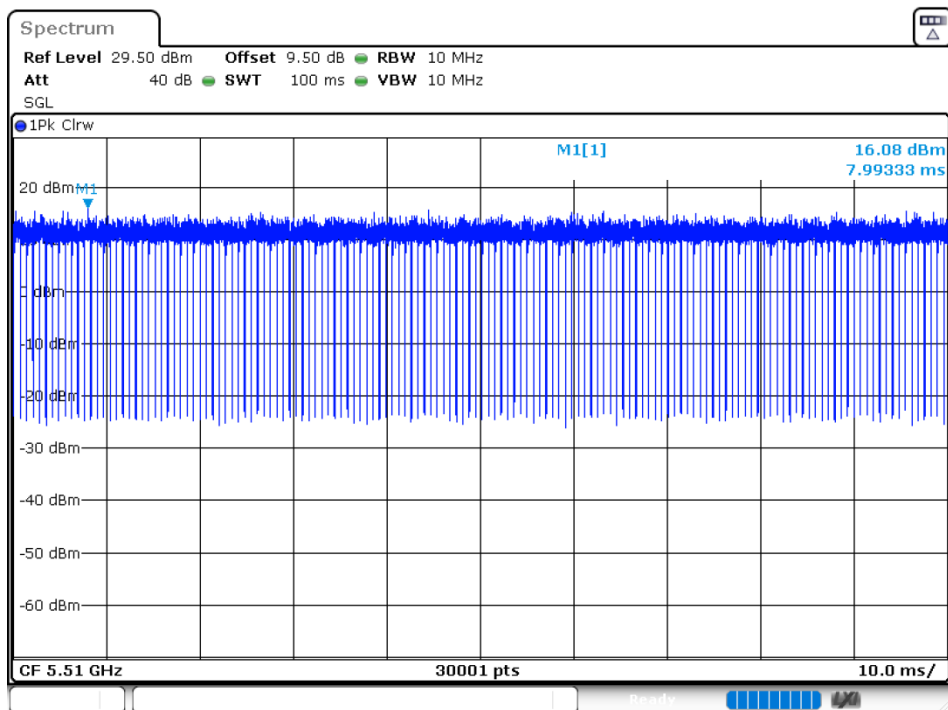

Duty Cycle NVNT 802.11ax40 5510MHz Ant 1