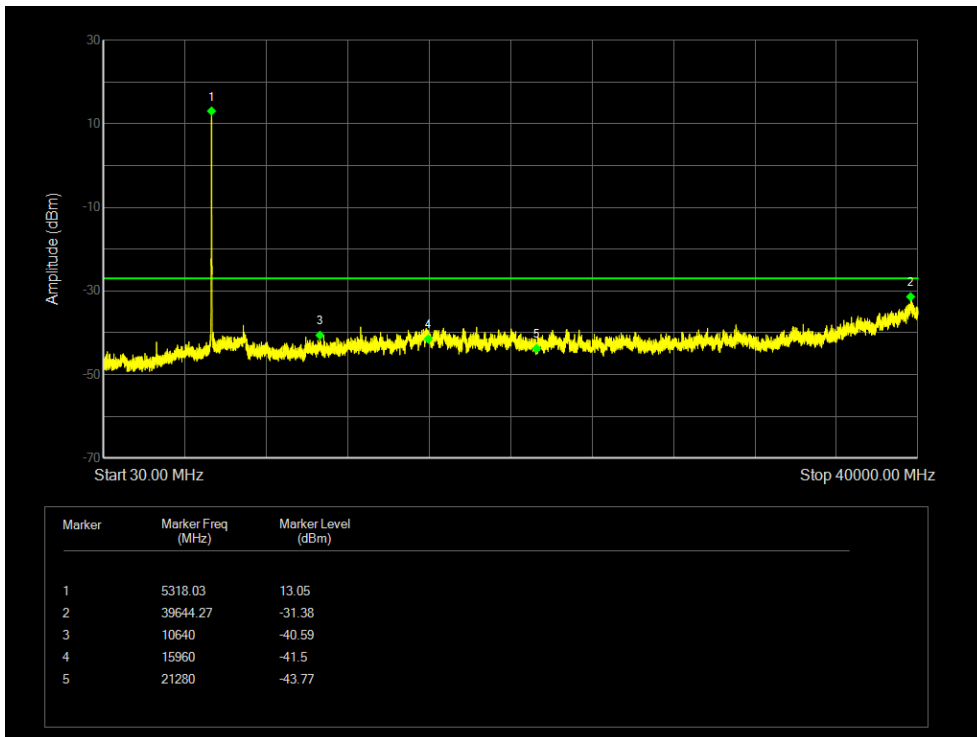

Tx. Spurious NVNT 802.11ac40 5310MHz Ant 1 Emission

Tx. Spurious NVNT 802.11ac40 5270MHz Ant 2 Emission

Tx. Spurious NVNT 802.11ac40 5310MHz Ant 2 Emission

Tx. Spurious NVNT 802.11ac80 5290MHz Ant 1 Emission

Tx. Spurious NVNT 802.11ac80 5290MHz Ant 2 Emission

Tx. Spurious NVNT 802.11ax20 5260MHz Ant 1 Emission

Tx. Spurious NVNT 802.11ax20 5280MHz Ant 1 Emission

Tx. Spurious NVNT 802.11ax20 5320MHz Ant 1 Emission

Tx. Spurious NVNT 802.11ax20 5260MHz Ant 2 Emission

Tx. Spurious NVNT 802.11ax20 5280MHz Ant 2 Emission

Tx. Spurious NVNT 802.11ax20 5320MHz Ant 2 Emission

Tx. Spurious NVNT 802.11ax40 5270MHz Ant 1 Emission