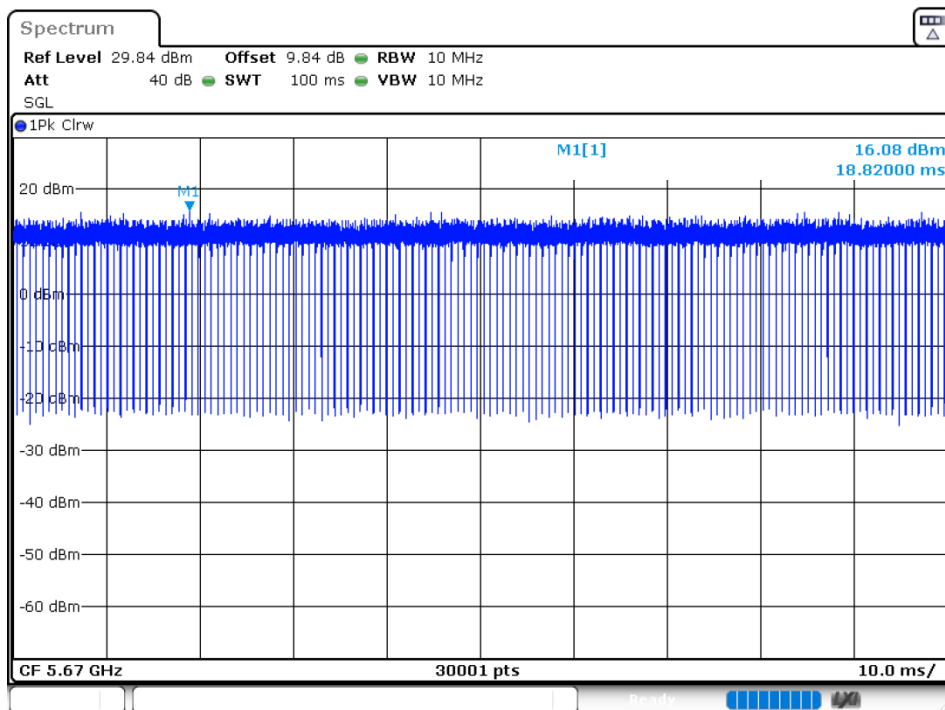

Duty Cycle NVNT 802.11ac20 5700MHz Ant 2

Duty Cycle NVNT 802.11ac40 5510MHz Ant 1

Duty Cycle NVNT 802.11ac40 5590MHz Ant 1

Duty Cycle NVNT 802.11ac40 5670MHz Ant 1

Duty Cycle NVNT 802.11ac40 5510MHz Ant 2