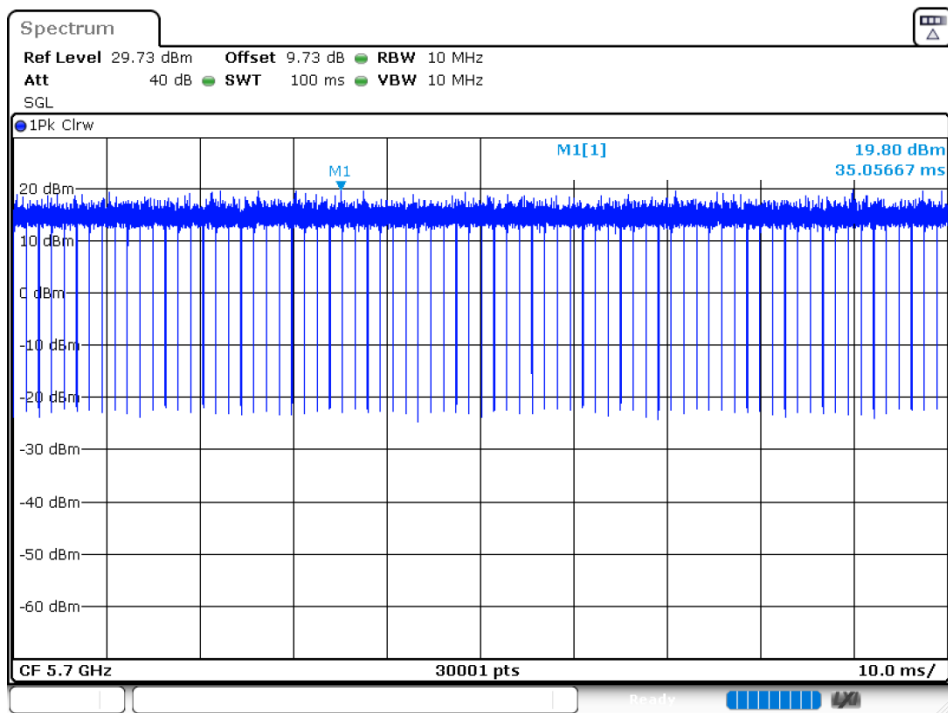

Duty Cycle NVNT 802.11ac20 5700MHz Ant 1