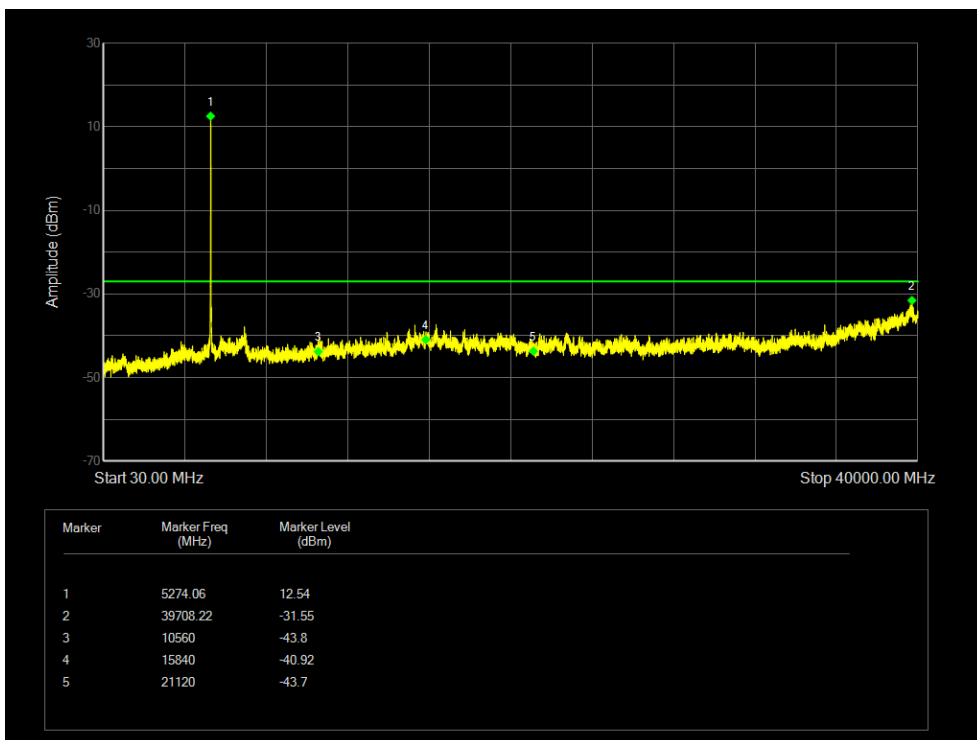

Tx. Spurious NVNT 802.11a 5280MHz Ant 1 Emission