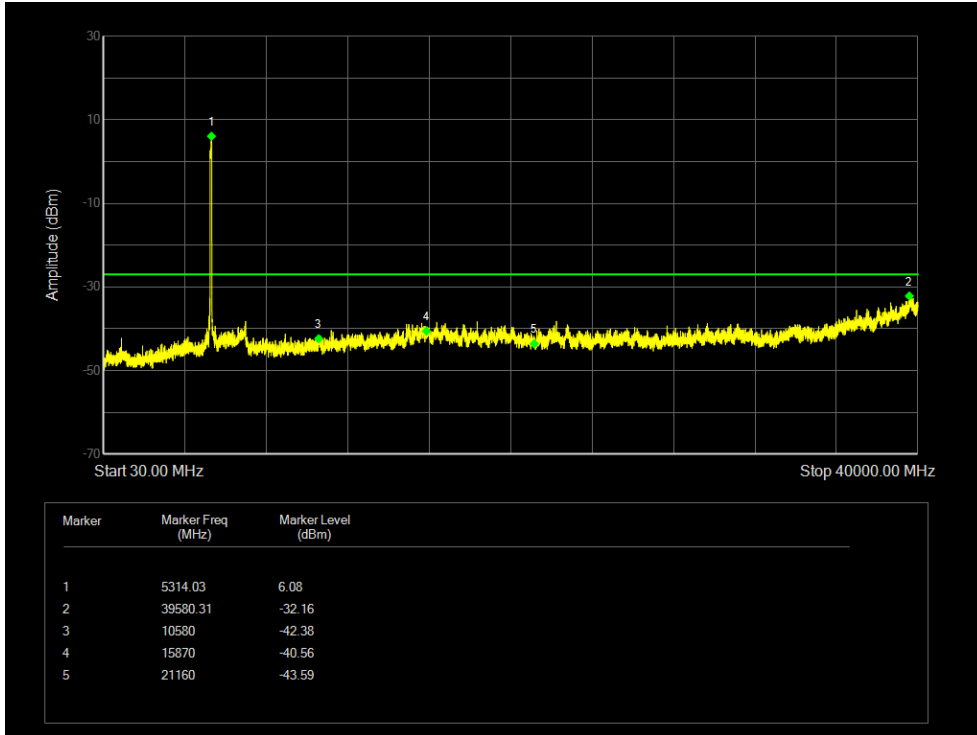

Tx. Spurious NVNT 802.11ax20 5260MHz Ant 2 Emission

Tx. Spurious NVNT 802.11ax20 5280MHz Ant 2 Emission

Tx. Spurious NVNT 802.11ax20 5320MHz Ant 2 Emission

Tx. Spurious NVNT 802.11ax40 5270MHz Ant 1 Emission

Tx. Spurious NVNT 802.11ax40 5310MHz Ant 1 Emission

Tx. Spurious NVNT 802.11ax40 5270MHz Ant 2 Emission

Tx. Spurious NVNT 802.11ax40 5310MHz Ant 2 Emission

Tx. Spurious NVNT 802.11ax80 5290MHz Ant 1 Emission

Tx. Spurious NVNT 802.11ax80 5290MHz Ant 2 Emission

Tx. Spurious NVNT 802.11n(HT20) 5260MHz Ant 1 Emission

Tx. Spurious NVNT 802.11n(HT20) 5280MHz Ant 1 Emission

Tx. Spurious NVNT 802.11n(HT20) 5320MHz Ant 1 Emission