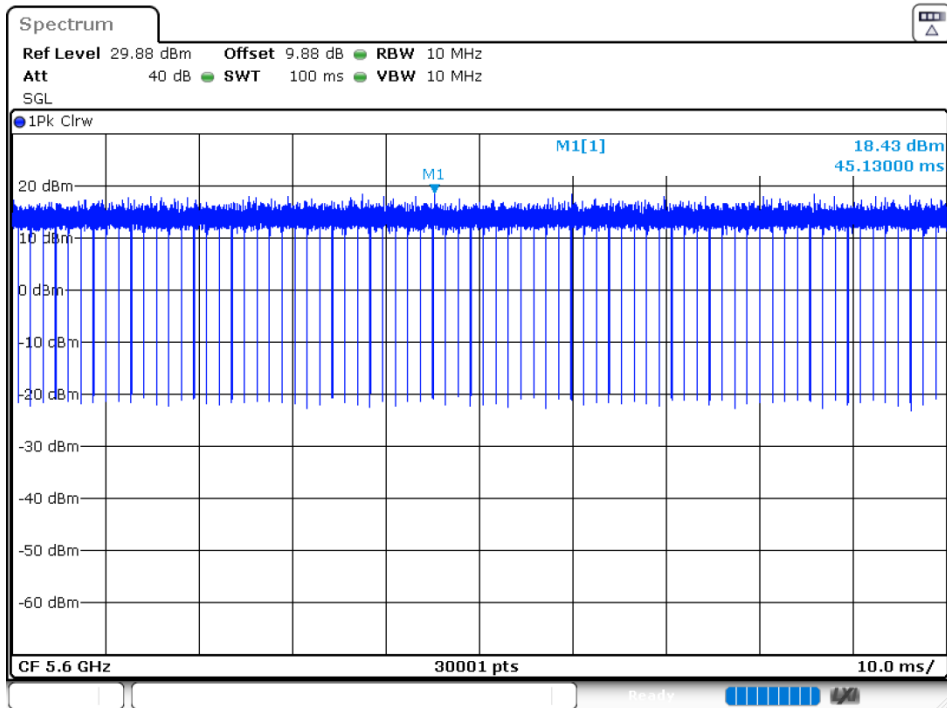

Duty Cycle NVNT 802.11ax20 5600MHz Ant 1