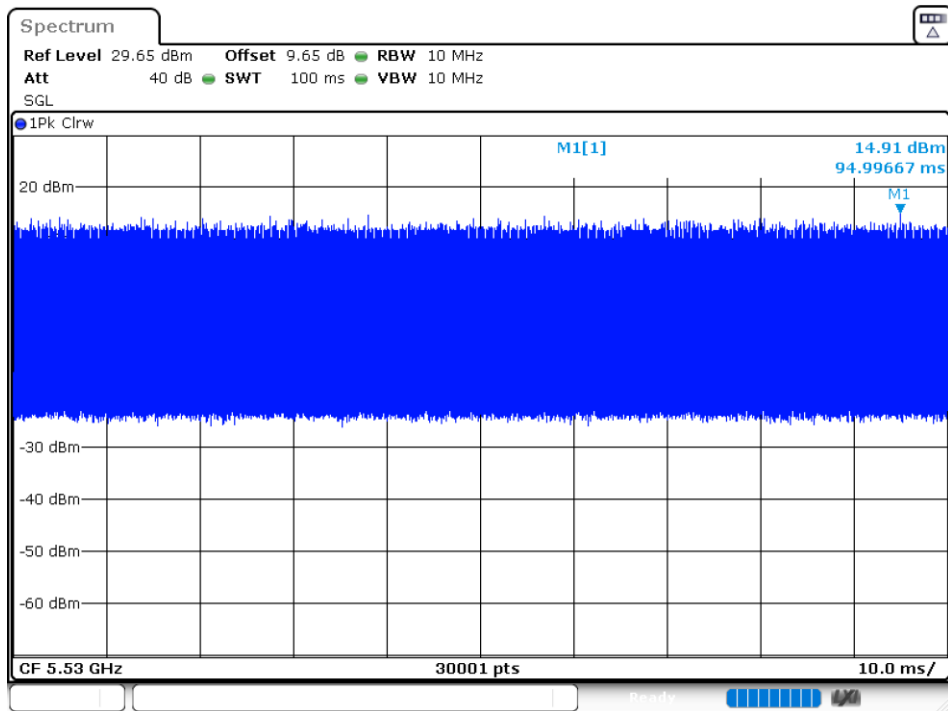

Duty Cycle NVNT 802.11ax40 5510MHz Ant 2

Duty Cycle NVNT 802.11ax40 5590MHz Ant 2

Duty Cycle NVNT 802.11ax40 5670MHz Ant 2

Duty Cycle NVNT 802.11ax80 5530MHz Ant 1

Duty Cycle NVNT 802.11ax80 5610MHz Ant 1

Duty Cycle NVNT 802.11ax80 5530MHz Ant 2

Duty Cycle NVNT 802.11ax80 5610MHz Ant 2

Duty Cycle NVNT 802.11n(HT20) 5500MHz Ant 1

Duty Cycle NVNT 802.11n(HT20) 5600MHz Ant 1