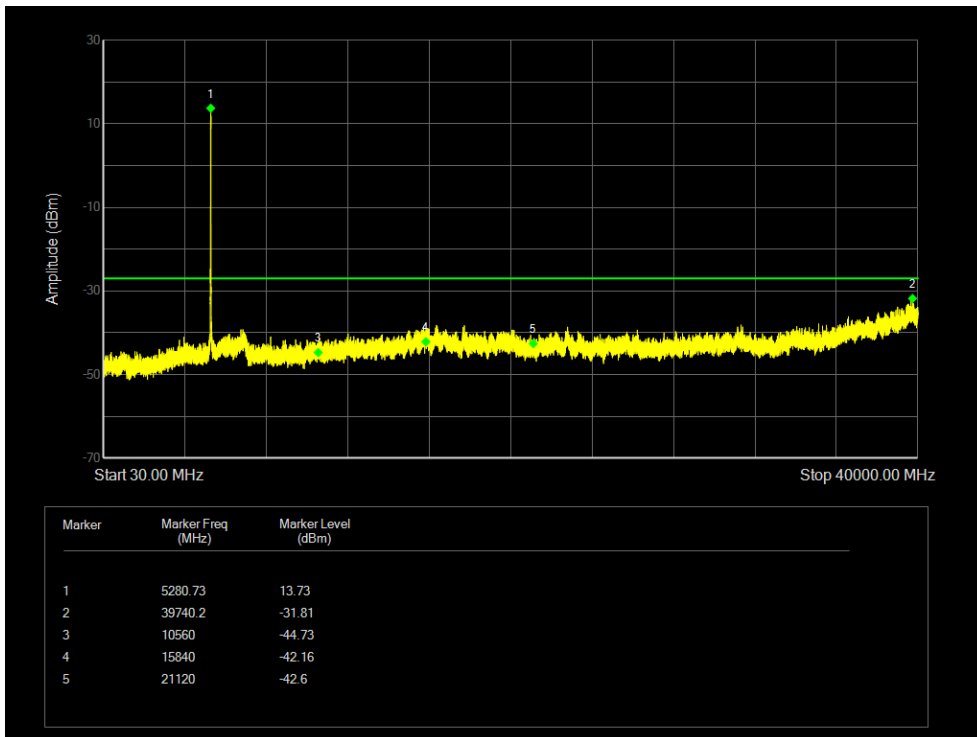

Tx. Spurious NVNT 802.11ac20 5260MHz Ant 2 Emission

Tx. Spurious NVNT 802.11ac20 5280MHz Ant 2 Emission

Tx. Spurious NVNT 802.11ac20 5320MHz Ant 2 Emission

Tx. Spurious NVNT 802.11ac40 5270MHz Ant 1 Emission

Tx. Spurious NVNT 802.11ac40 5310MHz Ant 1 Emission

Tx. Spurious NVNT 802.11ac40 5270MHz Ant 2 Emission

Tx. Spurious NVNT 802.11ac40 5310MHz Ant 2 Emission

Tx. Spurious NVNT 802.11ac80 5290MHz Ant 1 Emission

Tx. Spurious NVNT 802.11ac80 5290MHz Ant 2 Emission

Tx. Spurious NVNT 802.11ax20 5260MHz Ant 1 Emission

Tx. Spurious NVNT 802.11ax20 5280MHz Ant 1 Emission

Tx. Spurious NVNT 802.11ax20 5320MHz Ant 1 Emission