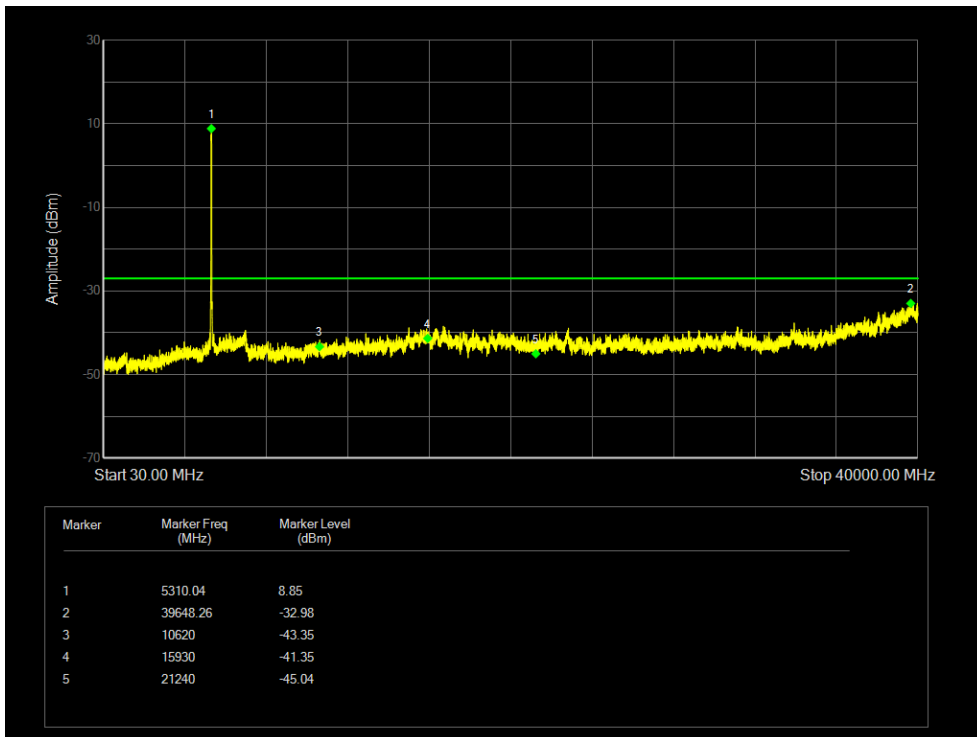

Tx. Spurious NVNT 802.11n(HT40) 5310MHz Ant 1 Emission