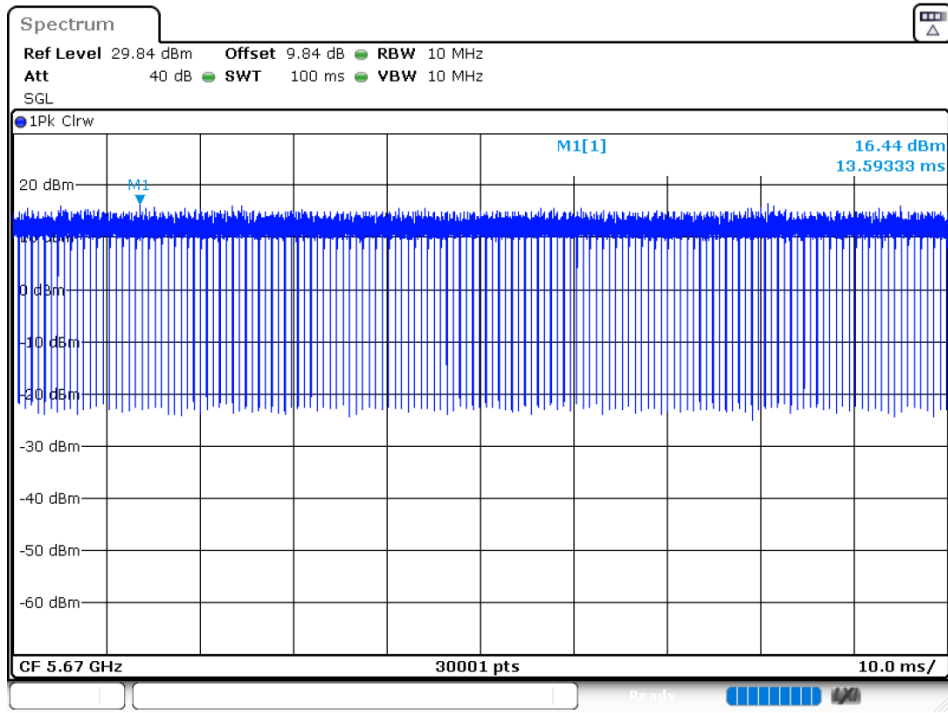

Duty Cycle NVNT 802.11ac20 5700MHz Ant 2

Duty Cycle NVNT 802.11ac40 5510MHz Ant 1

Duty Cycle NVNT 802.11ac40 5590MHz Ant 1

Duty Cycle NVNT 802.11ac40 5670MHz Ant 1

Duty Cycle NVNT 802.11ac40 5510MHz Ant 2

Duty Cycle NVNT 802.11ac40 5590MHz Ant 2

Duty Cycle NVNT 802.11ac40 5670MHz Ant 2

Duty Cycle NVNT 802.11ac80 5530MHz Ant 1

Duty Cycle NVNT 802.11ac80 5610MHz Ant 1

Duty Cycle NVNT 802.11ac80 5530MHz Ant 2