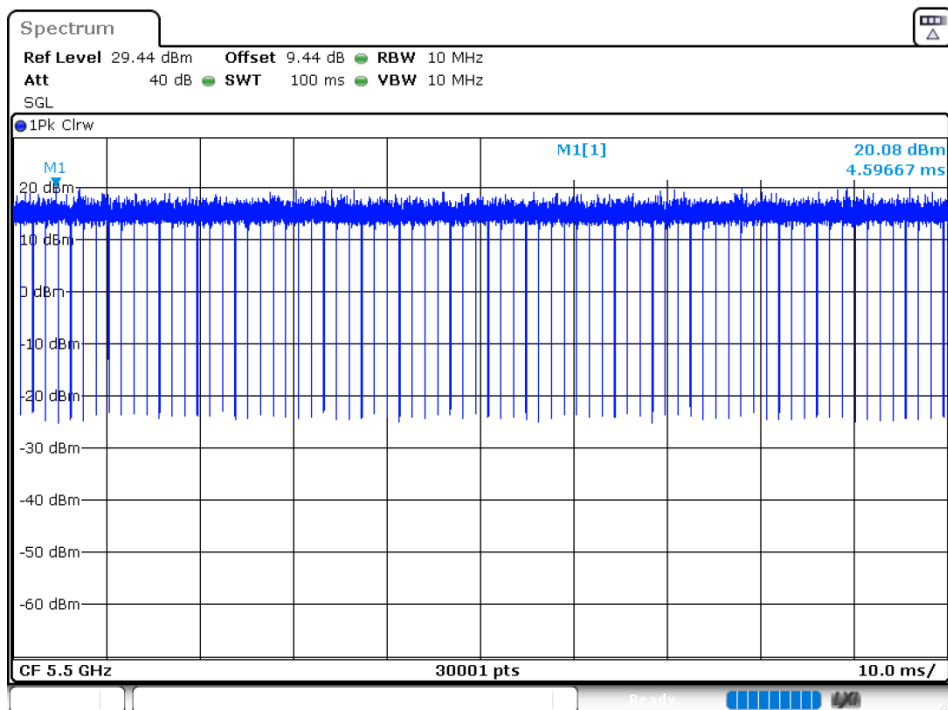

Duty Cycle NVNT 802.11ac20 5500MHz Ant 1