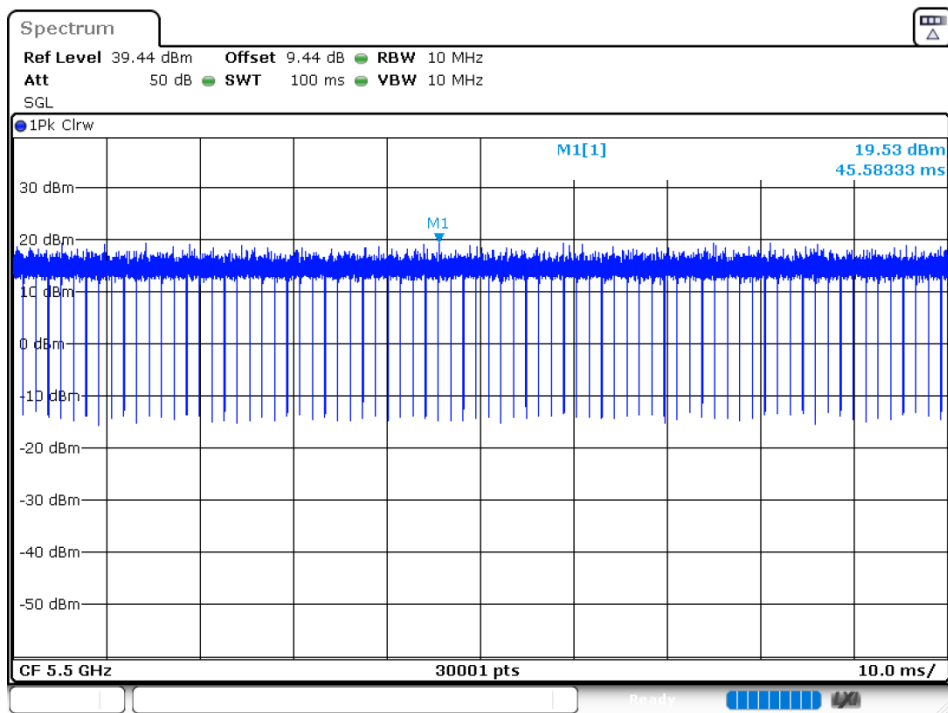

Duty Cycle NVNT 802.11ax40 5510MHz Ant 2

Duty Cycle NVNT 802.11ax40 5590MHz Ant 2

Duty Cycle NVNT 802.11ax40 5670MHz Ant 2

Duty Cycle NVNT 802.11ax80 5530MHz Ant 1

Duty Cycle NVNT 802.11ax80 5610MHz Ant 1

Duty Cycle NVNT 802.11ax80 5530MHz Ant 2

Duty Cycle NVNT 802.11ax80 5610MHz Ant 2

Duty Cycle NVNT 802.11n(HT20) 5500MHz Ant 1

Duty Cycle NVNT 802.11n(HT20) 5600MHz Ant 1