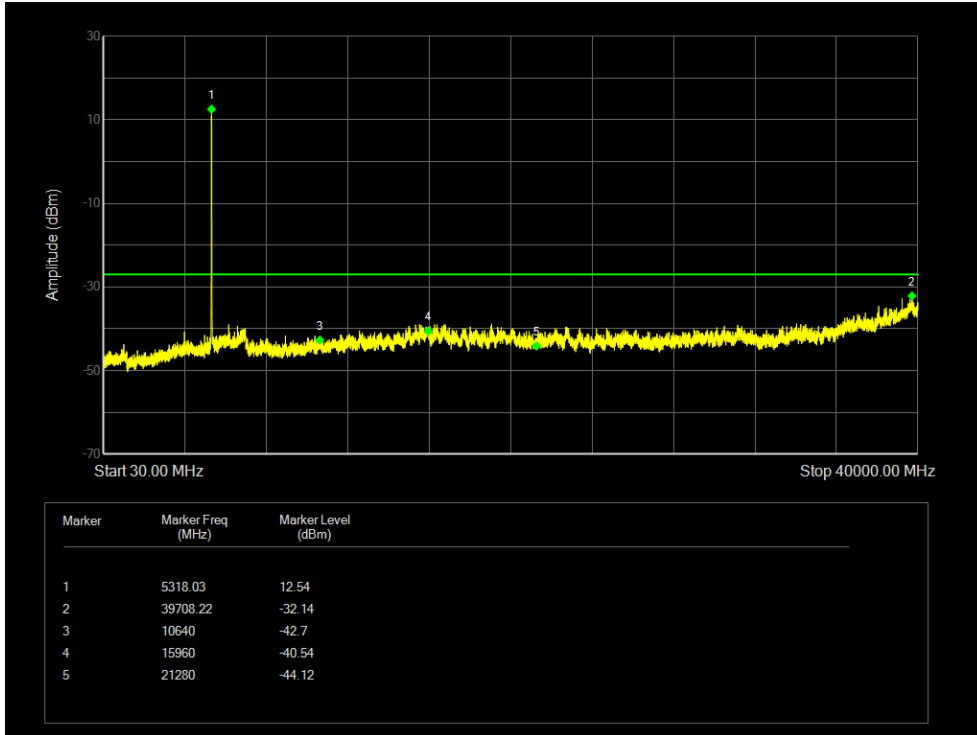

Tx. Spurious NVNT 802.11ax40 5310MHz Ant 1 Emission

Tx. Spurious NVNT 802.11ax40 5270MHz Ant 2 Emission

Tx. Spurious NVNT 802.11ax40 5310MHz Ant 2 Emission

Tx. Spurious NVNT 802.11ax80 5290MHz Ant 1 Emission

Tx. Spurious NVNT 802.11ax80 5290MHz Ant 2 Emission

Tx. Spurious NVNT 802.11n(HT20) 5260MHz Ant 1 Emission

Tx. Spurious NVNT 802.11n(HT20) 5280MHz Ant 1 Emission

Tx. Spurious NVNT 802.11n(HT20) 5320MHz Ant 1 Emission

Tx. Spurious NVNT 802.11n(HT20) 5260MHz Ant 2 Emission

Tx. Spurious NVNT 802.11n(HT20) 5280MHz Ant 2 Emission

Tx. Spurious NVNT 802.11n(HT20) 5320MHz Ant 2 Emission

Tx. Spurious NVNT 802.11n(HT40) 5270MHz Ant 1 Emission