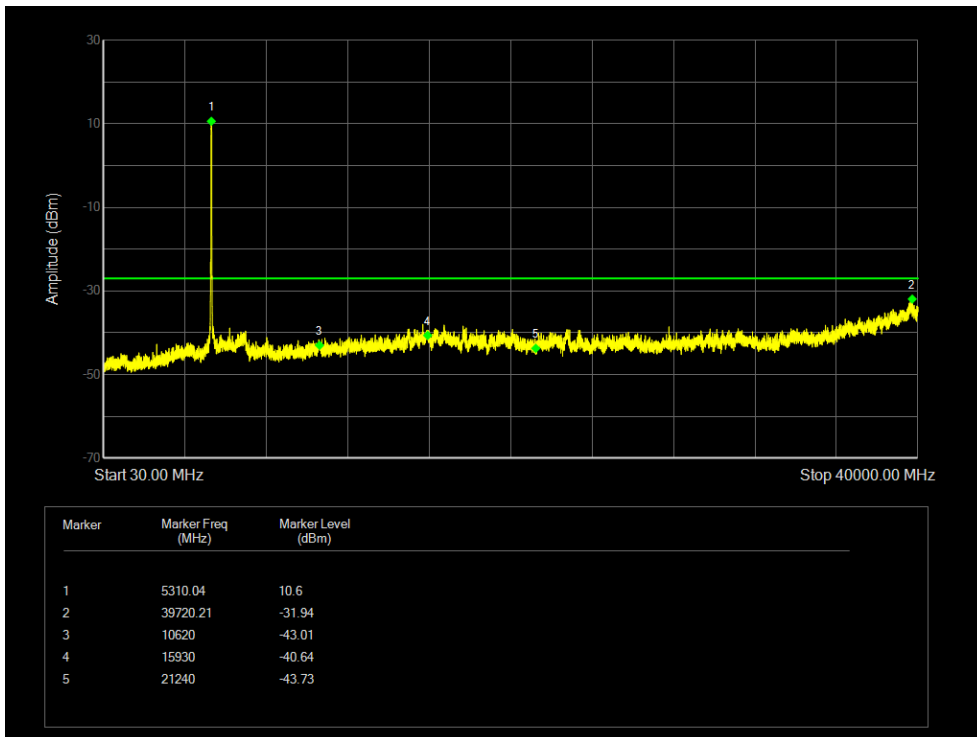

Tx. Spurious NVNT 802.11n(HT40) 5310MHz Ant 2 Emission