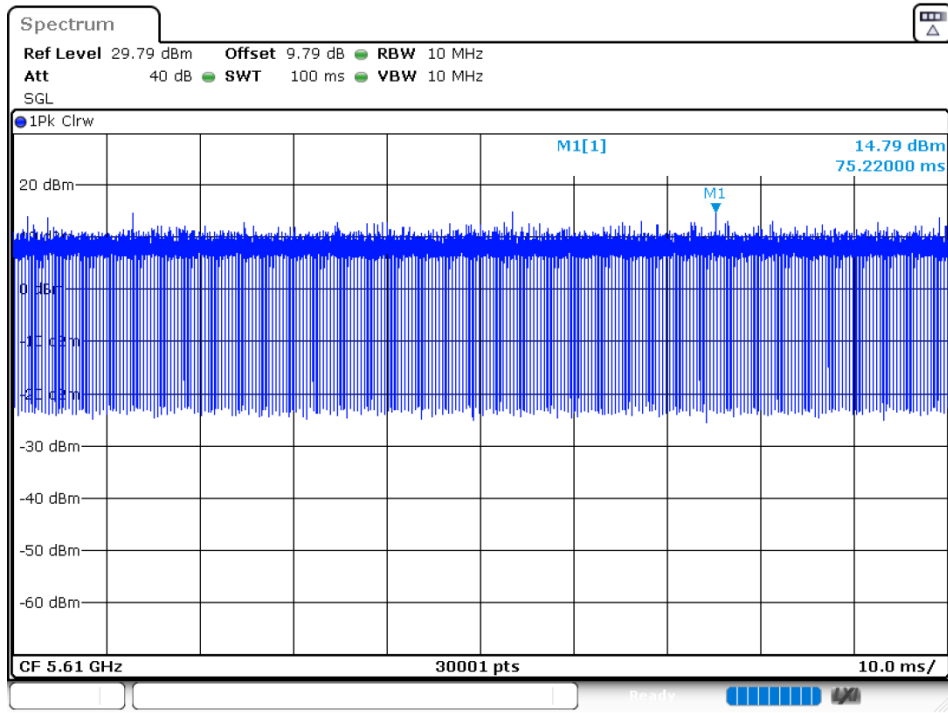

Duty Cycle NVNT 802.11ac40 5590MHz Ant 2

Duty Cycle NVNT 802.11ac40 5670MHz Ant 2

Duty Cycle NVNT 802.11ac80 5530MHz Ant 1

Duty Cycle NVNT 802.11ac80 5610MHz Ant 1

Duty Cycle NVNT 802.11ac80 5530MHz Ant 2

Duty Cycle NVNT 802.11ac80 5610MHz Ant 2

Duty Cycle NVNT 802.11ax20 5500MHz Ant 1

Duty Cycle NVNT 802.11ax20 5600MHz Ant 1

Duty Cycle NVNT 802.11ax20 5700MHz Ant 1

Duty Cycle NVNT 802.11ax20 5500MHz Ant 2