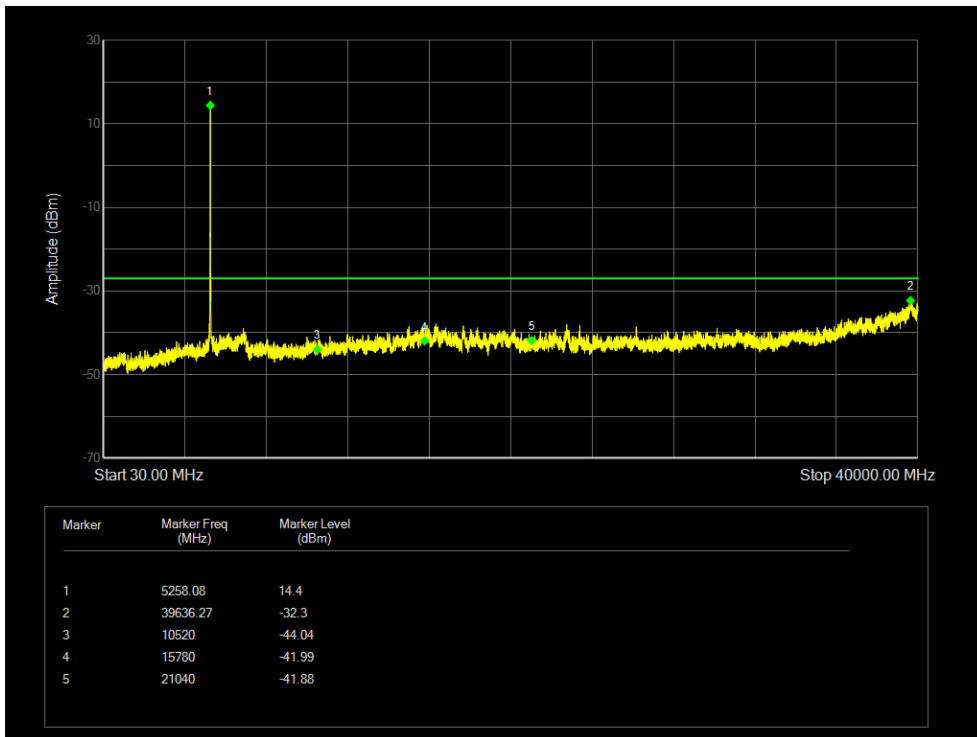

Tx. Spurious NVNT 802.11ac40 5310MHz Ant 1 Emission

Tx. Spurious NVNT 802.11ac40 5270MHz Ant 2 Emission

Tx. Spurious NVNT 802.11ac40 5310MHz Ant 2 Emission

Tx. Spurious NVNT 802.11ac80 5290MHz Ant 1 Emission

Tx. Spurious NVNT 802.11ac80 5290MHz Ant 2 Emission

Tx. Spurious NVNT 802.11ax20 5260MHz Ant 1 Emission

Tx. Spurious NVNT 802.11ax20 5280MHz Ant 1 Emission

Tx. Spurious NVNT 802.11ax20 5320MHz Ant 1 Emission

Tx. Spurious NVNT 802.11ax20 5260MHz Ant 2 Emission

Tx. Spurious NVNT 802.11ax20 5280MHz Ant 2 Emission

Tx. Spurious NVNT 802.11ax20 5320MHz Ant 2 Emission

Tx. Spurious NVNT 802.11ax40 5270MHz Ant 1 Emission