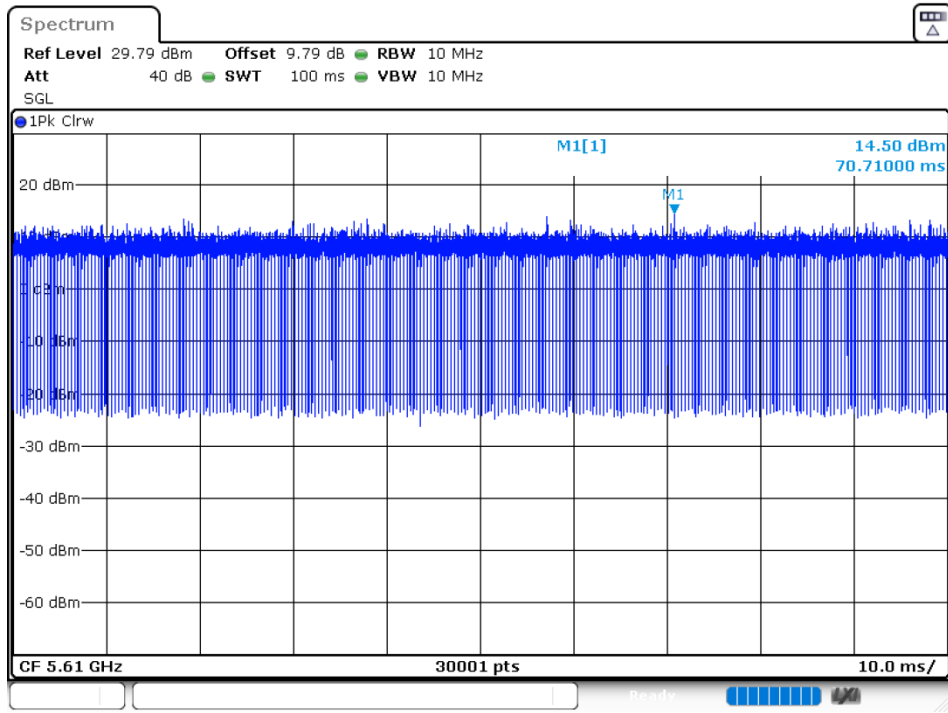

Duty Cycle NVNT 802.11ac40 5590MHz Ant 2

Duty Cycle NVNT 802.11ac40 5670MHz Ant 2

Duty Cycle NVNT 802.11ac80 5530MHz Ant 1

Duty Cycle NVNT 802.11ac80 5610MHz Ant 1

Duty Cycle NVNT 802.11ac80 5530MHz Ant 2