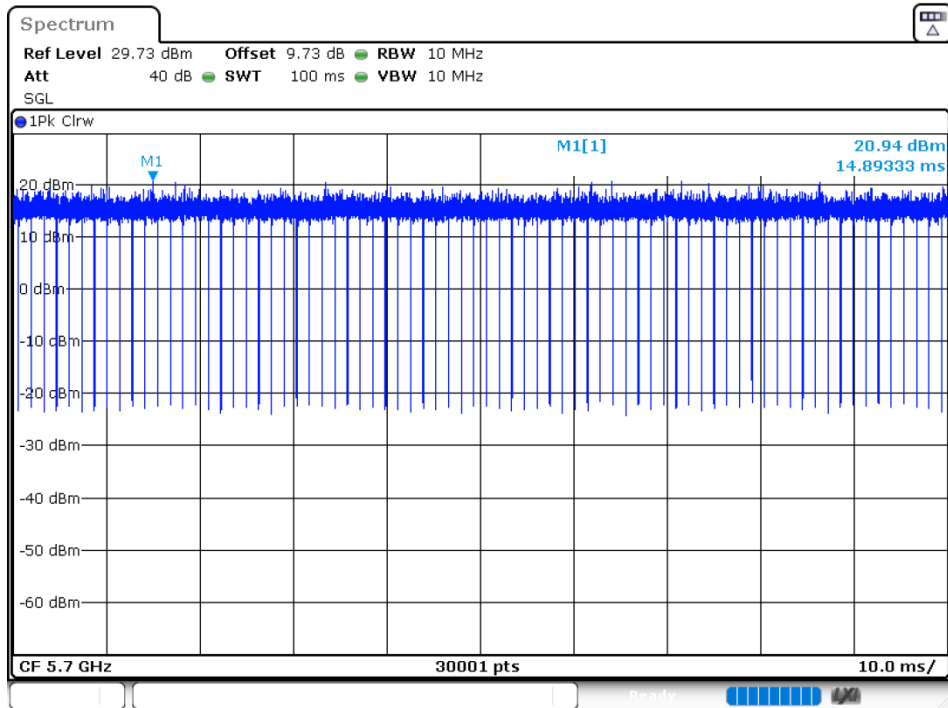

Duty Cycle NVNT 802.11ac20 5700MHz Ant 2