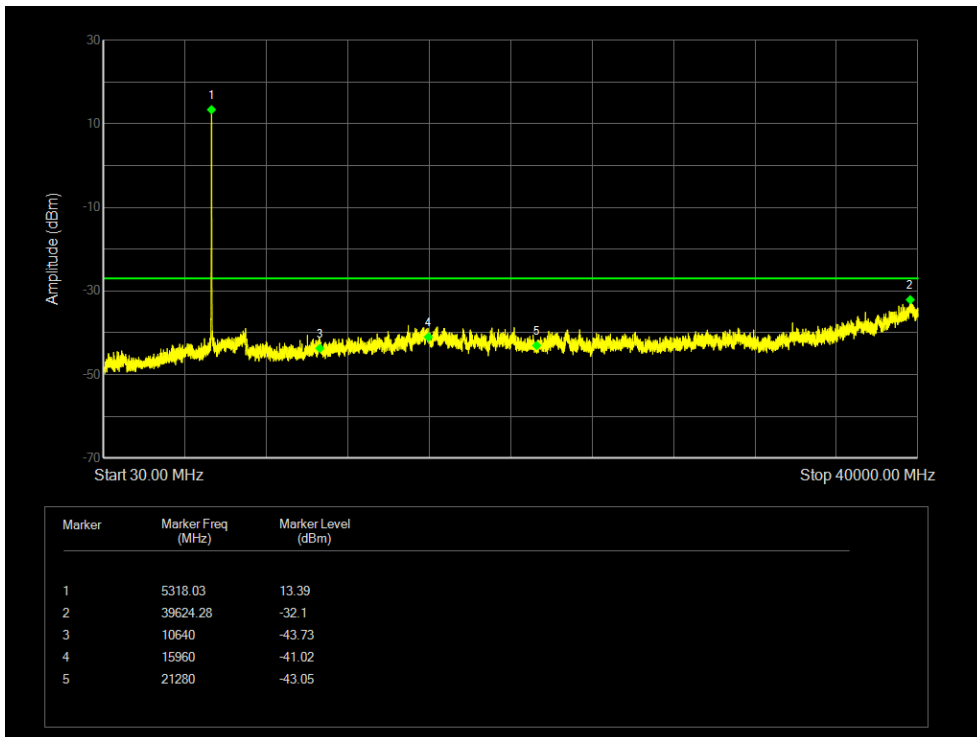

Tx. Spurious NVNT 802.11ax40 5310MHz Ant 1 Emission

Tx. Spurious NVNT 802.11ax40 5270MHz Ant 2 Emission

Tx. Spurious NVNT 802.11ax40 5310MHz Ant 2 Emission

Tx. Spurious NVNT 802.11ax80 5290MHz Ant 1 Emission

Tx. Spurious NVNT 802.11ax80 5290MHz Ant 2 Emission

Tx. Spurious NVNT 802.11n(HT20) 5260MHz Ant 1 Emission

Tx. Spurious NVNT 802.11n(HT20) 5280MHz Ant 1 Emission

Tx. Spurious NVNT 802.11n(HT20) 5320MHz Ant 1 Emission

Tx. Spurious NVNT 802.11n(HT20) 5260MHz Ant 2 Emission

Tx. Spurious NVNT 802.11n(HT20) 5280MHz Ant 2 Emission

Tx. Spurious NVNT 802.11n(HT20) 5320MHz Ant 2 Emission

Tx. Spurious NVNT 802.11n(HT40) 5270MHz Ant 1 Emission