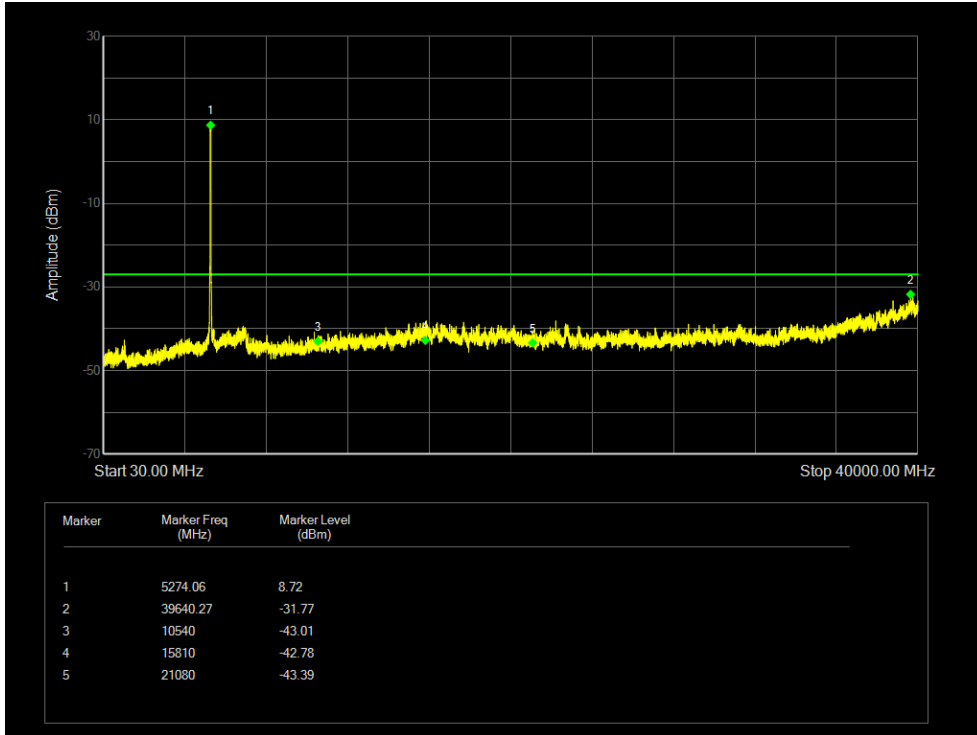

Tx. Spurious NVNT 802.11a 5320MHz Ant 2 Emission

Tx. Spurious NVNT 802.11ac20 5260MHz Ant 1 Emission

Tx. Spurious NVNT 802.11ac20 5280MHz Ant 1 Emission

Tx. Spurious NVNT 802.11ac20 5320MHz Ant 1 Emission

Tx. Spurious NVNT 802.11ac20 5260MHz Ant 2 Emission

Tx. Spurious NVNT 802.11ac20 5280MHz Ant 2 Emission

Tx. Spurious NVNT 802.11ac20 5320MHz Ant 2 Emission

Tx. Spurious NVNT 802.11ac40 5270MHz Ant 1 Emission

Tx. Spurious NVNT 802.11ac40 5310MHz Ant 1 Emission

Tx. Spurious NVNT 802.11ac40 5270MHz Ant 2 Emission

Tx. Spurious NVNT 802.11ac40 5310MHz Ant 2 Emission

Tx. Spurious NVNT 802.11ac80 5290MHz Ant 1 Emission