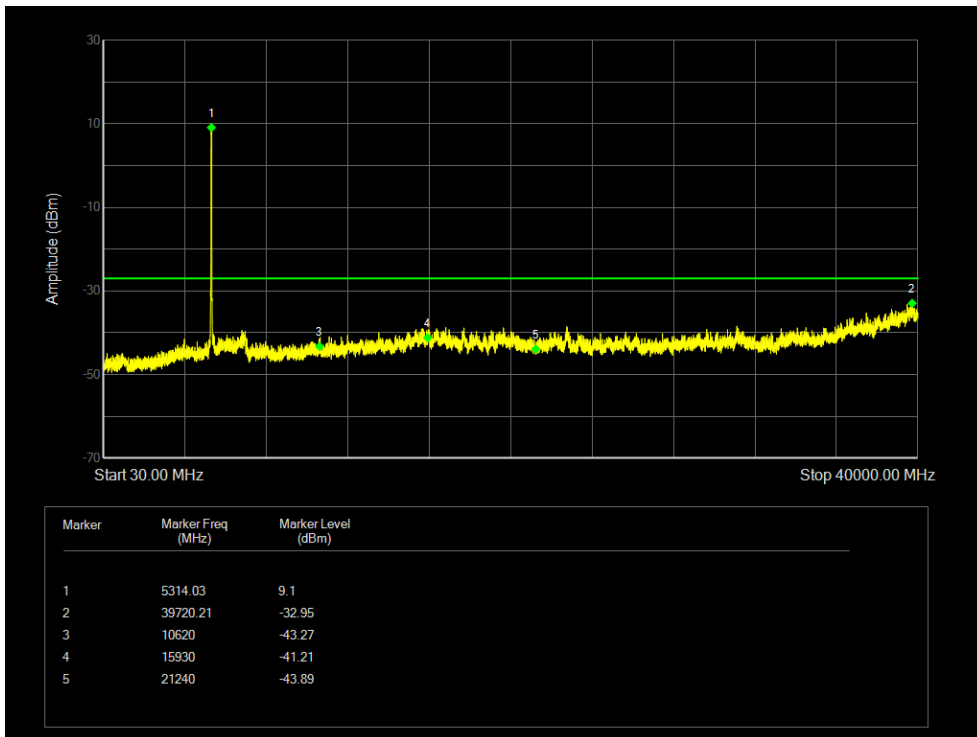

Tx. Spurious NVNT 802.11a 5320MHz Ant 2 Emission

Tx. Spurious NVNT 802.11ac20 5260MHz Ant 1 Emission

Tx. Spurious NVNT 802.11ac20 5280MHz Ant 1 Emission

Tx. Spurious NVNT 802.11ac20 5320MHz Ant 1 Emission

Tx. Spurious NVNT 802.11ac20 5260MHz Ant 2 Emission

Tx. Spurious NVNT 802.11ac20 5280MHz Ant 2 Emission

Tx. Spurious NVNT 802.11ac20 5320MHz Ant 2 Emission

Tx. Spurious NVNT 802.11ac40 5270MHz Ant 1 Emission

Tx. Spurious NVNT 802.11ac40 5310MHz Ant 1 Emission

Tx. Spurious NVNT 802.11ac40 5270MHz Ant 2 Emission

Tx. Spurious NVNT 802.11ac40 5310MHz Ant 2 Emission

Tx. Spurious NVNT 802.11ac80 5290MHz Ant 1 Emission