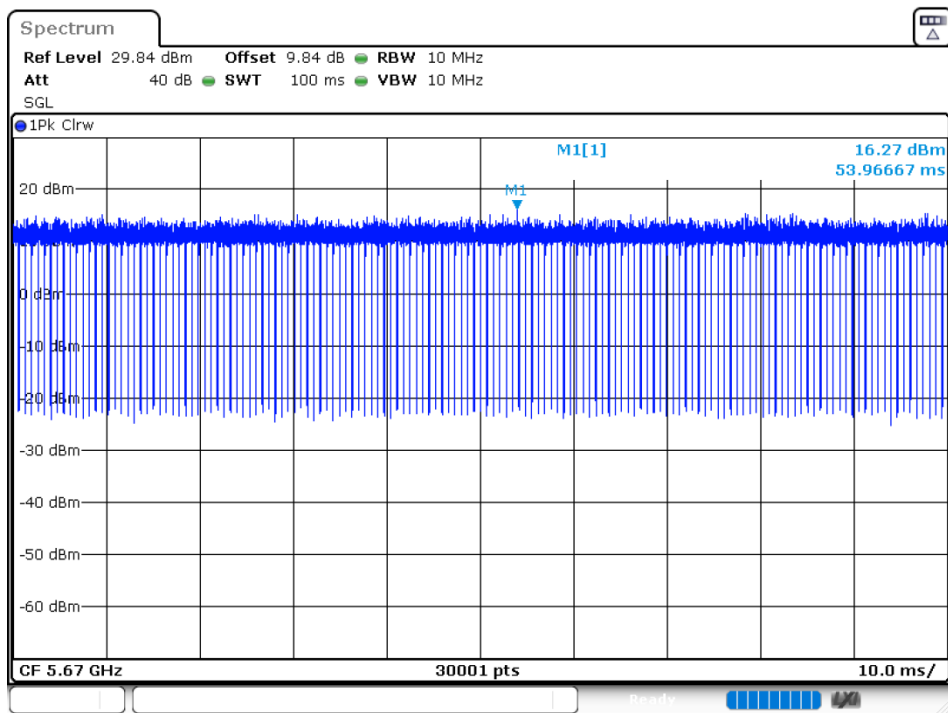

Duty Cycle NVNT 802.11ax20 5600MHz Ant 2

Duty Cycle NVNT 802.11ax20 5700MHz Ant 2

Duty Cycle NVNT 802.11ax40 5510MHz Ant 1

Duty Cycle NVNT 802.11ax40 5590MHz Ant 1

Duty Cycle NVNT 802.11ax40 5670MHz Ant 1

Duty Cycle NVNT 802.11ax40 5510MHz Ant 2

Duty Cycle NVNT 802.11ax40 5590MHz Ant 2

Duty Cycle NVNT 802.11ax40 5670MHz Ant 2

Duty Cycle NVNT 802.11ax80 5530MHz Ant 1

Duty Cycle NVNT 802.11ax80 5610MHz Ant 1