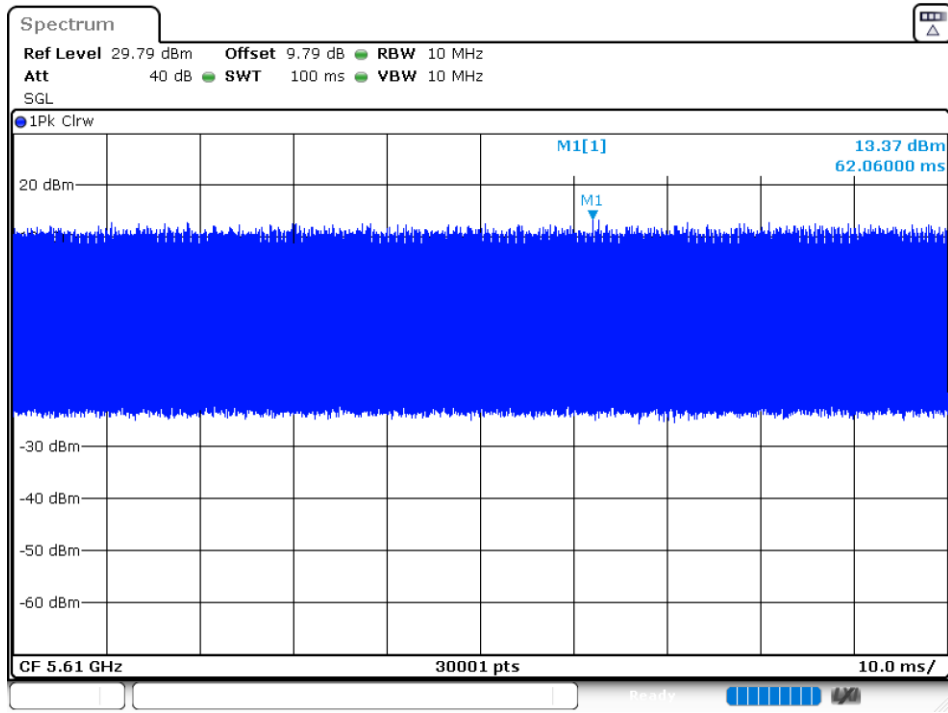

Duty Cycle NVNT 802.11ax40 5510MHz Ant 2

Duty Cycle NVNT 802.11ax40 5590MHz Ant 2

Duty Cycle NVNT 802.11ax40 5670MHz Ant 2

Duty Cycle NVNT 802.11ax80 5530MHz Ant 1

Duty Cycle NVNT 802.11ax80 5610MHz Ant 1

Duty Cycle NVNT 802.11ax80 5530MHz Ant 2

Duty Cycle NVNT 802.11ax80 5610MHz Ant 2

Duty Cycle NVNT 802.11n(HT20) 5500MHz Ant 1

Duty Cycle NVNT 802.11n(HT20) 5600MHz Ant 1