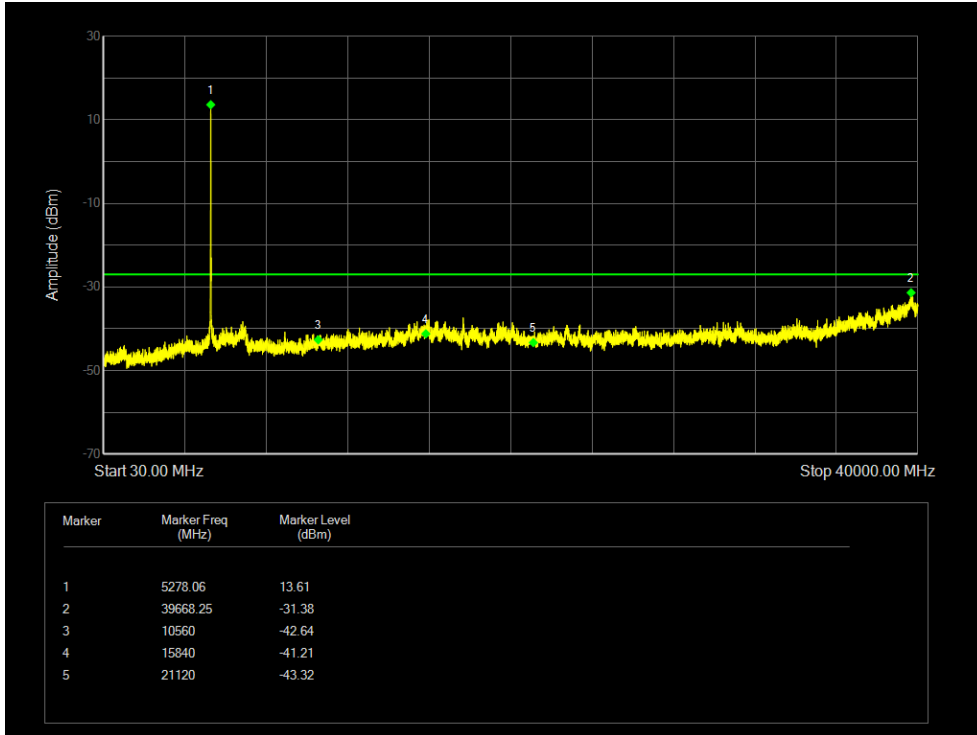

Tx. Spurious NVNT 802.11ax40 5310MHz Ant 1 Emission

Tx. Spurious NVNT 802.11ax40 5270MHz Ant 2 Emission

Tx. Spurious NVNT 802.11ax40 5310MHz Ant 2 Emission

Tx. Spurious NVNT 802.11ax80 5290MHz Ant 1 Emission

Tx. Spurious NVNT 802.11ax80 5290MHz Ant 2 Emission

Tx. Spurious NVNT 802.11n(HT20) 5260MHz Ant 1 Emission

Tx. Spurious NVNT 802.11n(HT20) 5280MHz Ant 1 Emission

Tx. Spurious NVNT 802.11n(HT20) 5320MHz Ant 1 Emission

Tx. Spurious NVNT 802.11n(HT20) 5260MHz Ant 2 Emission

Tx. Spurious NVNT 802.11n(HT20) 5280MHz Ant 2 Emission

Tx. Spurious NVNT 802.11n(HT20) 5320MHz Ant 2 Emission

Tx. Spurious NVNT 802.11n(HT40) 5270MHz Ant 1 Emission