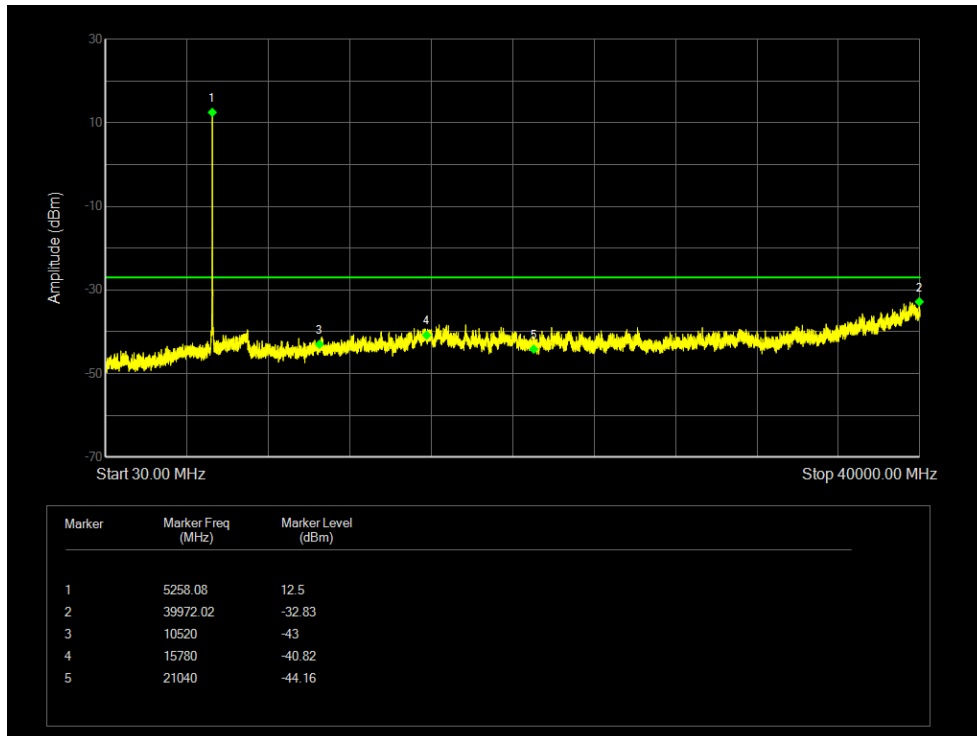

Tx. Spurious NVNT 802.11ax20 5260MHz Ant 2 Emission

Tx. Spurious NVNT 802.11ax20 5280MHz Ant 2 Emission

Tx. Spurious NVNT 802.11ax20 5320MHz Ant 2 Emission

Tx. Spurious NVNT 802.11ax40 5270MHz Ant 1 Emission

Tx. Spurious NVNT 802.11ax40 5310MHz Ant 1 Emission

Tx. Spurious NVNT 802.11ax40 5270MHz Ant 2 Emission

Tx. Spurious NVNT 802.11ax40 5310MHz Ant 2 Emission

Tx. Spurious NVNT 802.11ax80 5290MHz Ant 1 Emission

Tx. Spurious NVNT 802.11ax80 5290MHz Ant 2 Emission

Tx. Spurious NVNT 802.11n(HT20) 5260MHz Ant 1 Emission

Tx. Spurious NVNT 802.11n(HT20) 5280MHz Ant 1 Emission

Tx. Spurious NVNT 802.11n(HT20) 5320MHz Ant 1 Emission