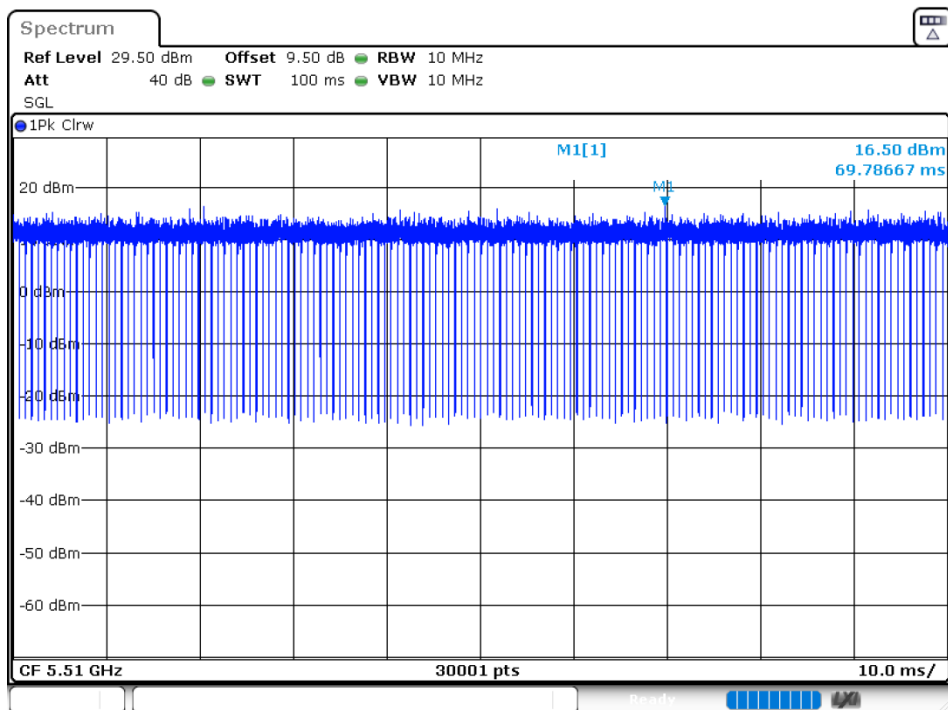

Duty Cycle NVNT 802.11ac40 5510MHz Ant 1