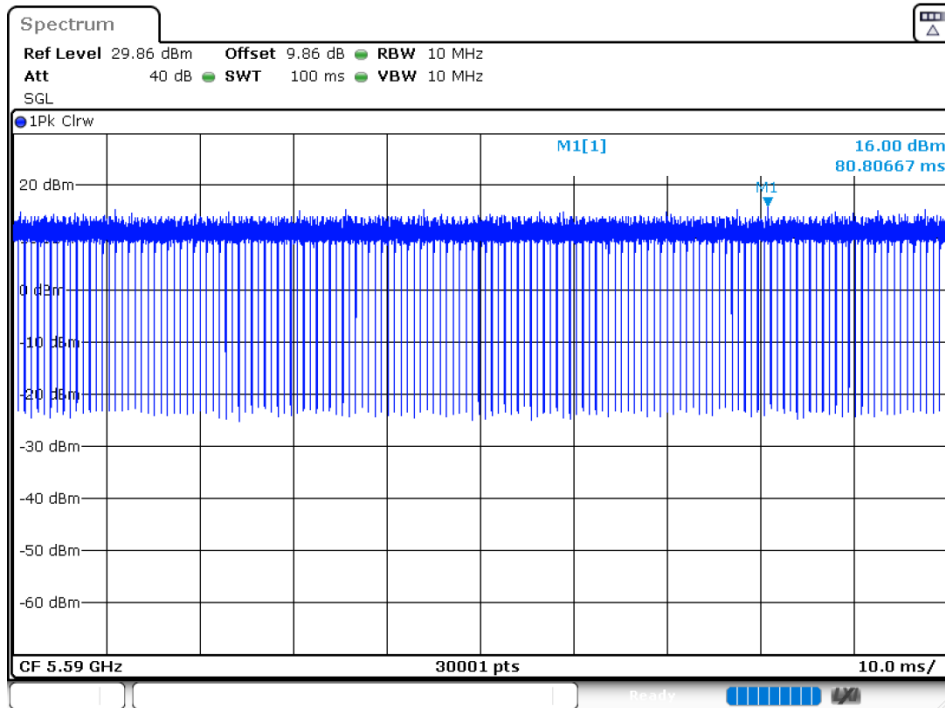

Duty Cycle NVNT 802.11ac40 5590MHz Ant 1