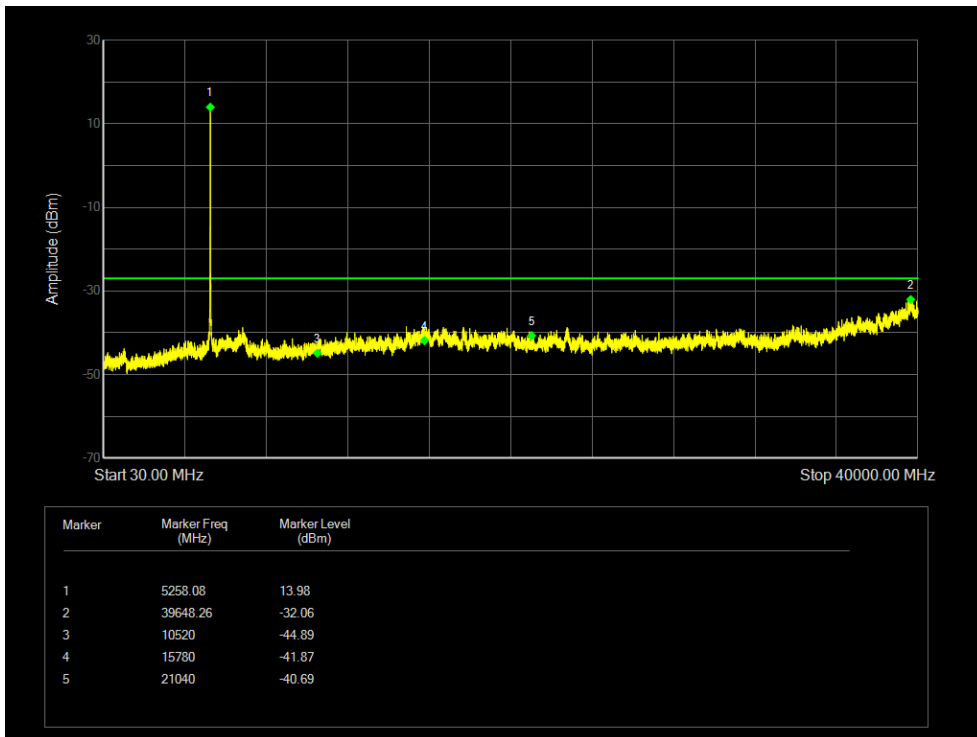

Tx. Spurious NVNT 802.11a 5260MHz Ant 1 Emission

Tx. Spurious NVNT 802.11a 5280MHz Ant 1 Emission

Tx. Spurious NVNT 802.11a 5320MHz Ant 1 Emission

Tx. Spurious NVNT 802.11a 5260MHz Ant 2 Emission

Tx. Spurious NVNT 802.11a 5280MHz Ant 2 Emission

Tx. Spurious NVNT 802.11a 5320MHz Ant 2 Emission

Tx. Spurious NVNT 802.11ac20 5260MHz Ant 1 Emission

Tx. Spurious NVNT 802.11ac20 5280MHz Ant 1 Emission

Tx. Spurious NVNT 802.11ac20 5320MHz Ant 1 Emission

Tx. Spurious NVNT 802.11ac20 5260MHz Ant 2 Emission

Tx. Spurious NVNT 802.11ac20 5280MHz Ant 2 Emission

Tx. Spurious NVNT 802.11ac20 5320MHz Ant 2 Emission

Tx. Spurious NVNT 802.11ac40 5270MHz Ant 1 Emission