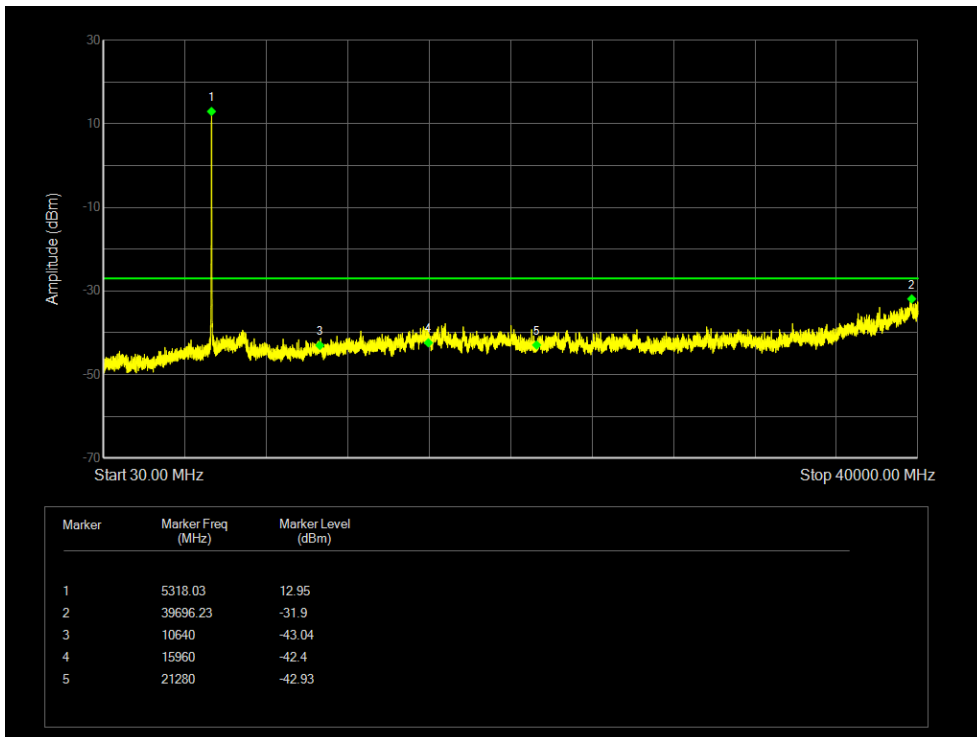

Tx. Spurious NVNT 802.11a 5320MHz Ant 2 Emission

Tx. Spurious NVNT 802.11ac20 5260MHz Ant 1 Emission

Tx. Spurious NVNT 802.11ac20 5280MHz Ant 1 Emission

Tx. Spurious NVNT 802.11ac20 5320MHz Ant 1 Emission

Tx. Spurious NVNT 802.11ac20 5260MHz Ant 2 Emission

Tx. Spurious NVNT 802.11ac20 5280MHz Ant 2 Emission

Tx. Spurious NVNT 802.11ac20 5320MHz Ant 2 Emission

Tx. Spurious NVNT 802.11ac40 5270MHz Ant 1 Emission