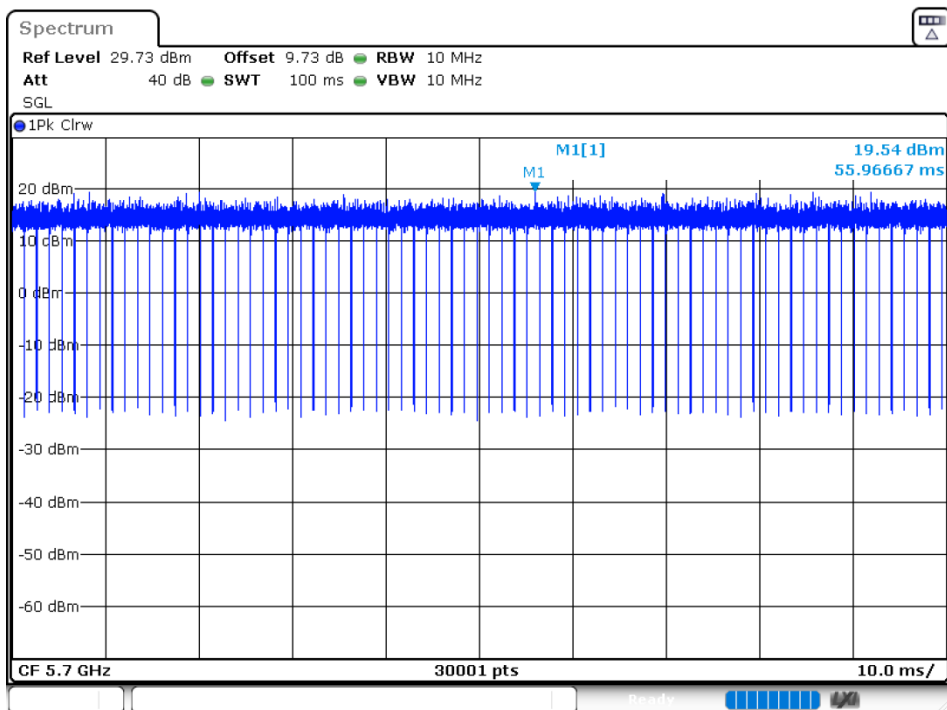

Duty Cycle NVNT 802.11ac80 5610MHz Ant 2

Duty Cycle NVNT 802.11ax20 5500MHz Ant 1

Duty Cycle NVNT 802.11ax20 5600MHz Ant 1

Duty Cycle NVNT 802.11ax20 5700MHz Ant 1

Duty Cycle NVNT 802.11ax20 5500MHz Ant 2