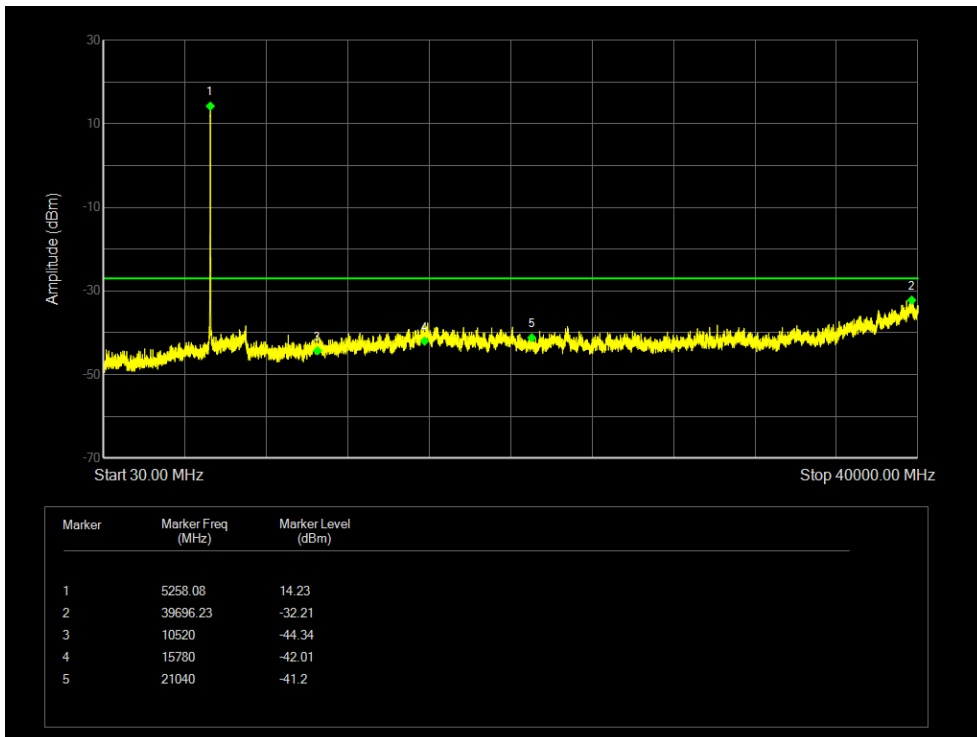

Tx. Spurious NVNT 802.11ax40 5310MHz Ant 1 Emission

Tx. Spurious NVNT 802.11ax40 5270MHz Ant 2 Emission

Tx. Spurious NVNT 802.11ax40 5310MHz Ant 2 Emission

Tx. Spurious NVNT 802.11ax80 5290MHz Ant 1 Emission

Tx. Spurious NVNT 802.11ax80 5290MHz Ant 2 Emission

Tx. Spurious NVNT 802.11n(HT20) 5260MHz Ant 1 Emission

Tx. Spurious NVNT 802.11n(HT20) 5280MHz Ant 1 Emission

Tx. Spurious NVNT 802.11n(HT20) 5320MHz Ant 1 Emission

Tx. Spurious NVNT 802.11n(HT20) 5260MHz Ant 2 Emission

Tx. Spurious NVNT 802.11n(HT20) 5280MHz Ant 2 Emission

Tx. Spurious NVNT 802.11n(HT20) 5320MHz Ant 2 Emission

Tx. Spurious NVNT 802.11n(HT40) 5270MHz Ant 1 Emission