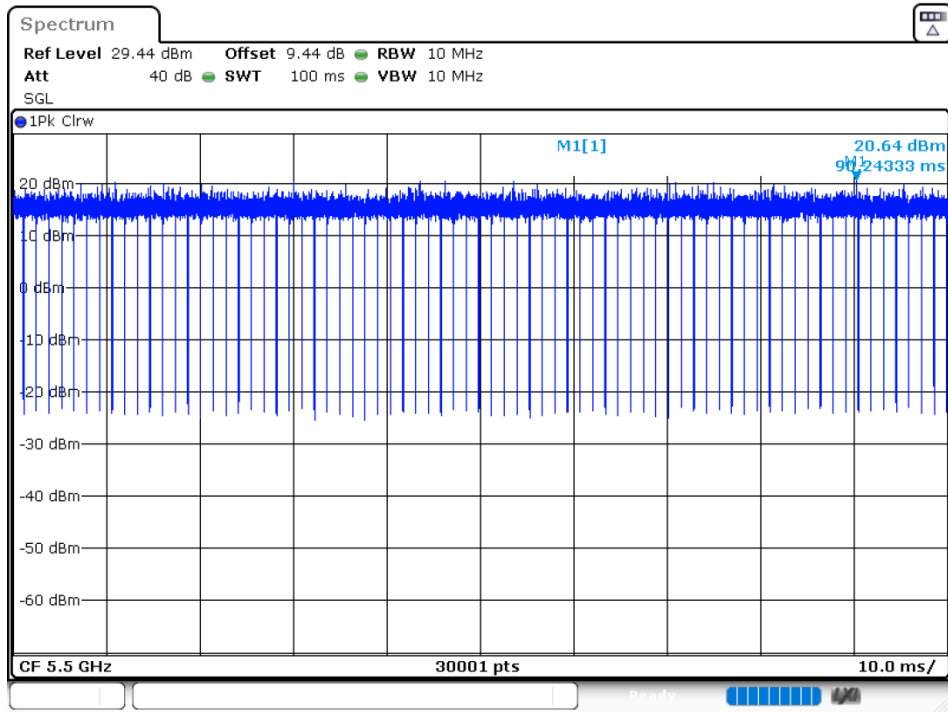

Duty Cycle NVNT 802.11ac20 5500MHz Ant 1

Duty Cycle NVNT 802.11ac20 5600MHz Ant 1

Duty Cycle NVNT 802.11ac20 5700MHz Ant 1

Duty Cycle NVNT 802.11ac20 5500MHz Ant 2

Duty Cycle NVNT 802.11ac20 5600MHz Ant 2