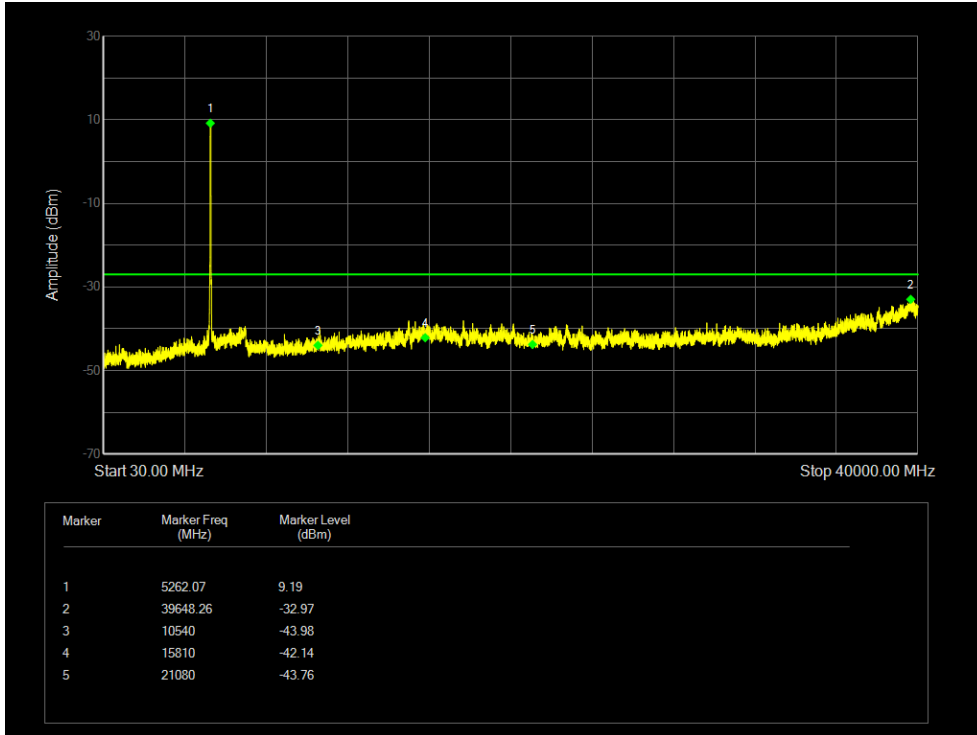

Tx. Spurious NVNT 802.11ac80 5290MHz Ant 2 Emission

Tx. Spurious NVNT 802.11ax20 5260MHz Ant 1 Emission

Tx. Spurious NVNT 802.11ax20 5280MHz Ant 1 Emission

Tx. Spurious NVNT 802.11ax20 5320MHz Ant 1 Emission

Tx. Spurious NVNT 802.11ax20 5260MHz Ant 2 Emission

Tx. Spurious NVNT 802.11ax20 5280MHz Ant 2 Emission

Tx. Spurious NVNT 802.11ax20 5320MHz Ant 2 Emission

Tx. Spurious NVNT 802.11ax40 5270MHz Ant 1 Emission

Tx. Spurious NVNT 802.11ax40 5310MHz Ant 1 Emission

Tx. Spurious NVNT 802.11ax40 5270MHz Ant 2 Emission

Tx. Spurious NVNT 802.11ax40 5310MHz Ant 2 Emission

Tx. Spurious NVNT 802.11ax80 5290MHz Ant 1 Emission