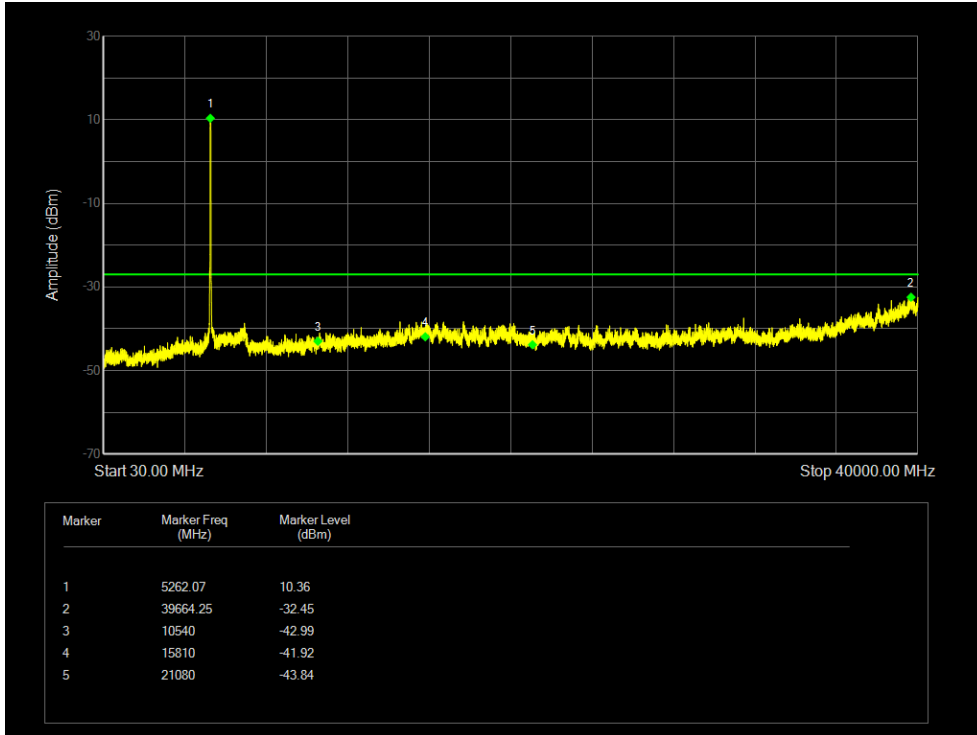

Tx. Spurious NVNT 802.11ac80 5290MHz Ant 2 Emission

Tx. Spurious NVNT 802.11ax20 5260MHz Ant 1 Emission

Tx. Spurious NVNT 802.11ax20 5280MHz Ant 1 Emission

Tx. Spurious NVNT 802.11ax20 5320MHz Ant 1 Emission

Tx. Spurious NVNT 802.11ax20 5260MHz Ant 2 Emission

Tx. Spurious NVNT 802.11ax20 5280MHz Ant 2 Emission

Tx. Spurious NVNT 802.11ax20 5320MHz Ant 2 Emission

Tx. Spurious NVNT 802.11ax40 5270MHz Ant 1 Emission

Tx. Spurious NVNT 802.11ax40 5310MHz Ant 1 Emission

Tx. Spurious NVNT 802.11ax40 5270MHz Ant 2 Emission

Tx. Spurious NVNT 802.11ax40 5310MHz Ant 2 Emission

Tx. Spurious NVNT 802.11ax80 5290MHz Ant 1 Emission