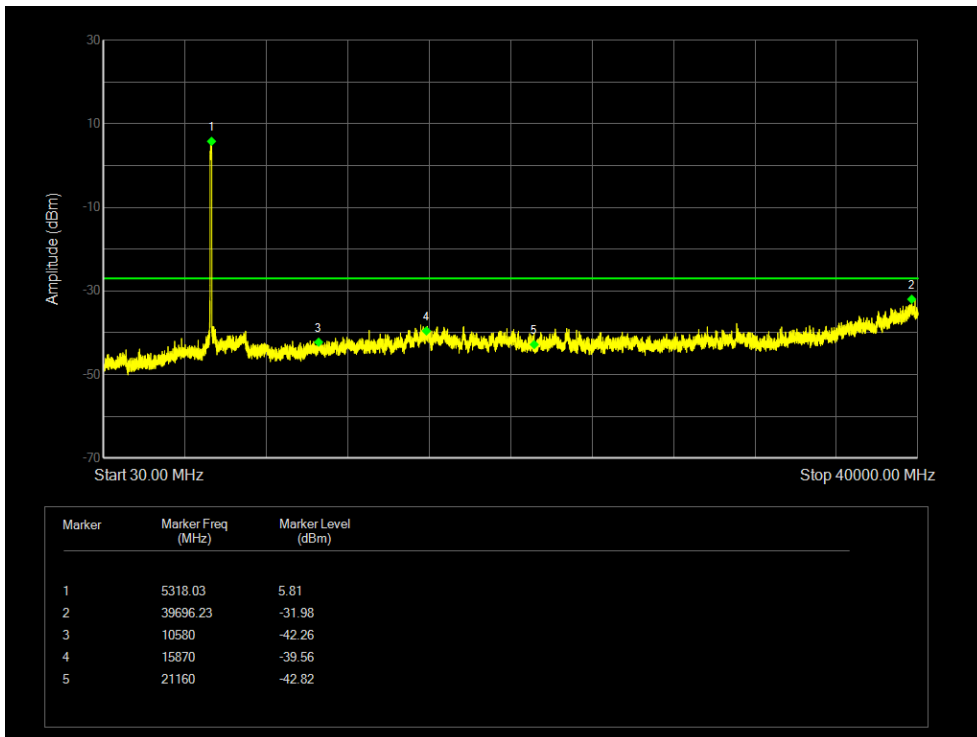

Tx. Spurious NVNT 802.11ax20 5260MHz Ant 2 Emission

Tx. Spurious NVNT 802.11ax20 5280MHz Ant 2 Emission

Tx. Spurious NVNT 802.11ax20 5320MHz Ant 2 Emission

Tx. Spurious NVNT 802.11ax40 5270MHz Ant 1 Emission

Tx. Spurious NVNT 802.11ax40 5310MHz Ant 1 Emission

Tx. Spurious NVNT 802.11ax40 5270MHz Ant 2 Emission

Tx. Spurious NVNT 802.11ax40 5310MHz Ant 2 Emission

Tx. Spurious NVNT 802.11ax80 5290MHz Ant 1 Emission

Tx. Spurious NVNT 802.11ax80 5290MHz Ant 2 Emission

Tx. Spurious NVNT 802.11n(HT20) 5260MHz Ant 1 Emission

Tx. Spurious NVNT 802.11n(HT20) 5280MHz Ant 1 Emission

Tx. Spurious NVNT 802.11n(HT20) 5320MHz Ant 1 Emission