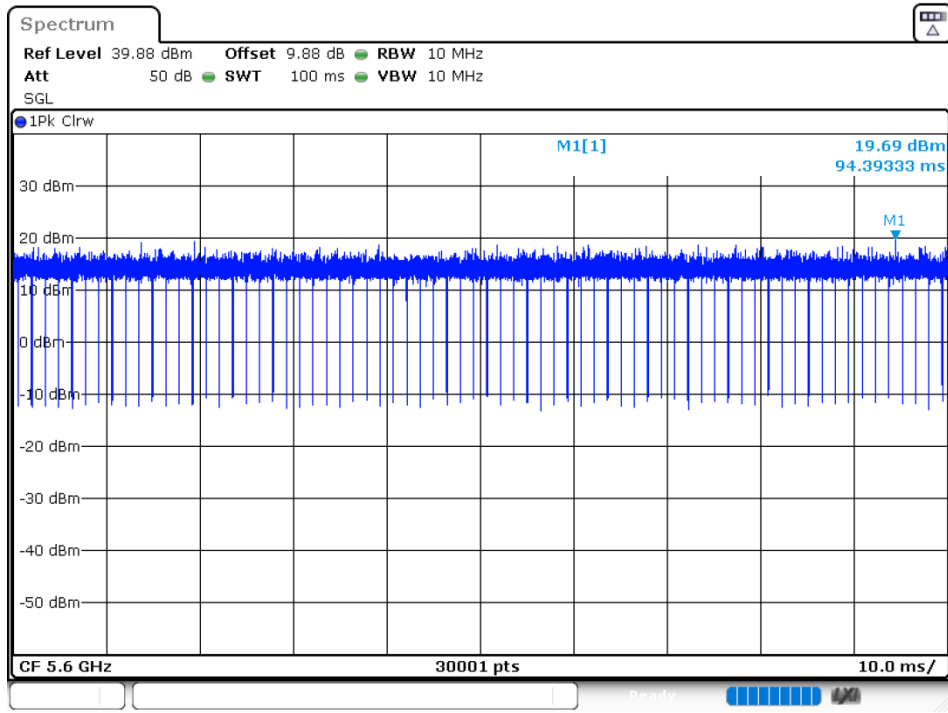

Duty Cycle NVNT 802.11a 5600MHz Ant 1