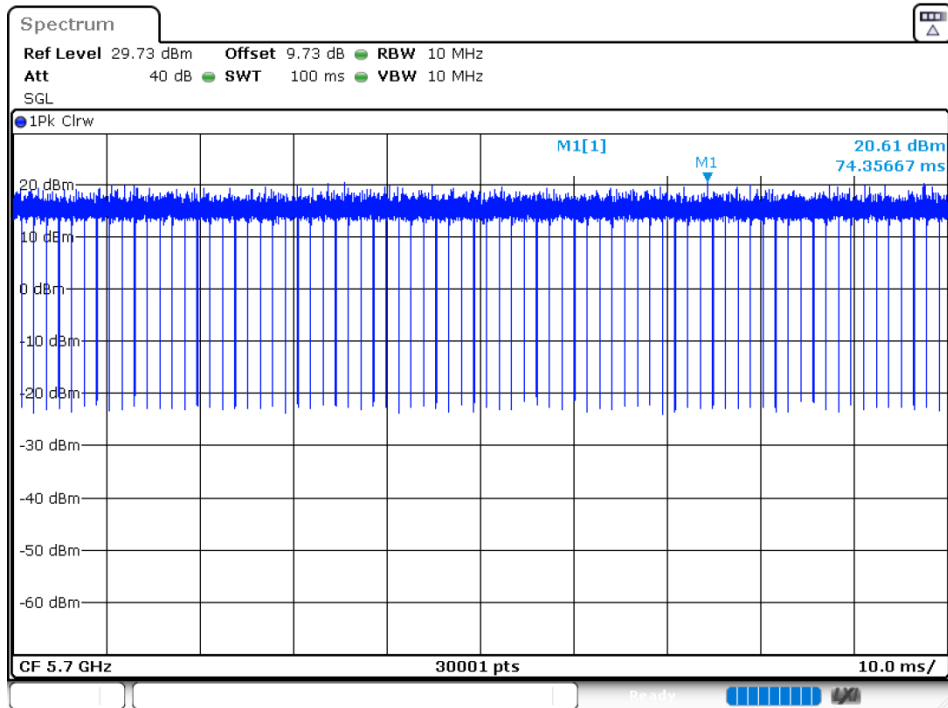

Duty Cycle NVNT 802.11ac80 5610MHz Ant 2

Duty Cycle NVNT 802.11ax20 5500MHz Ant 1

Duty Cycle NVNT 802.11ax20 5600MHz Ant 1

Duty Cycle NVNT 802.11ax20 5700MHz Ant 1

Duty Cycle NVNT 802.11ax20 5500MHz Ant 2

Duty Cycle NVNT 802.11ax20 5600MHz Ant 2

Duty Cycle NVNT 802.11ax20 5700MHz Ant 2

Duty Cycle NVNT 802.11ax40 5510MHz Ant 1

Duty Cycle NVNT 802.11ax40 5590MHz Ant 1

Duty Cycle NVNT 802.11ax40 5670MHz Ant 1