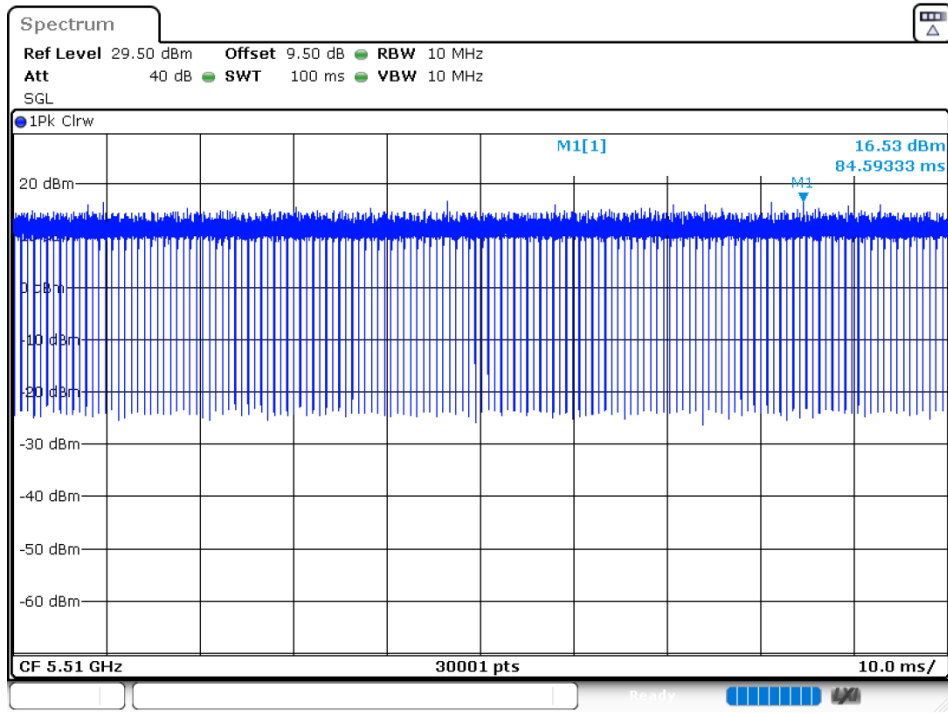

Duty Cycle NVNT 802.11ac20 5700MHz Ant 2

Duty Cycle NVNT 802.11ac40 5510MHz Ant 1

Duty Cycle NVNT 802.11ac40 5590MHz Ant 1

Duty Cycle NVNT 802.11ac40 5670MHz Ant 1

Duty Cycle NVNT 802.11ac40 5510MHz Ant 2

Duty Cycle NVNT 802.11ac40 5590MHz Ant 2

Duty Cycle NVNT 802.11ac40 5670MHz Ant 2

Duty Cycle NVNT 802.11ac80 5530MHz Ant 1

Duty Cycle NVNT 802.11ac80 5610MHz Ant 1

Duty Cycle NVNT 802.11ac80 5530MHz Ant 2