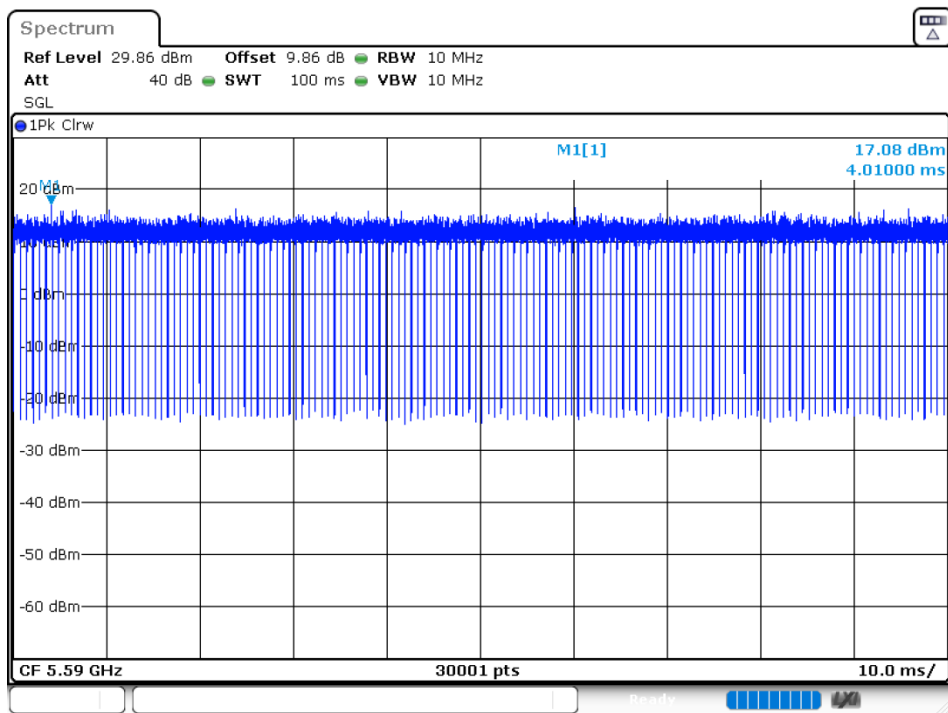

Duty Cycle NVNT 802.11ax20 5600MHz Ant 2

Duty Cycle NVNT 802.11ax20 5700MHz Ant 2

Duty Cycle NVNT 802.11ax40 5510MHz Ant 1

Duty Cycle NVNT 802.11ax40 5590MHz Ant 1

Duty Cycle NVNT 802.11ax40 5670MHz Ant 1

Duty Cycle NVNT 802.11ax40 5510MHz Ant 2

Duty Cycle NVNT 802.11ax40 5590MHz Ant 2

Duty Cycle NVNT 802.11ax40 5670MHz Ant 2

Duty Cycle NVNT 802.11ax80 5530MHz Ant 1

Duty Cycle NVNT 802.11ax80 5610MHz Ant 1