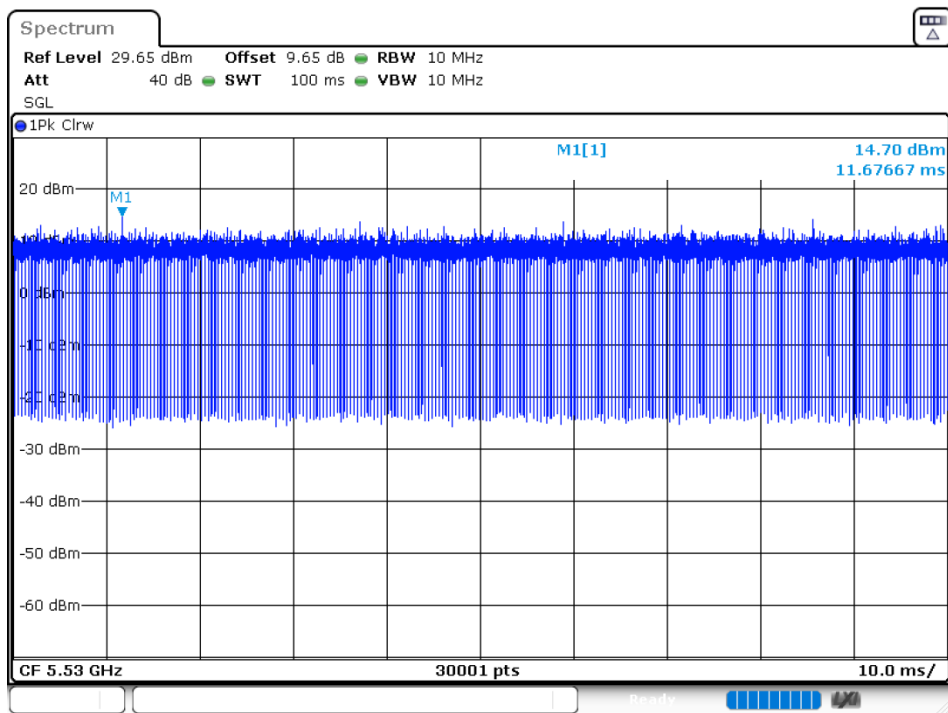

Duty Cycle NVNT 802.11ac80 5530MHz Ant 1