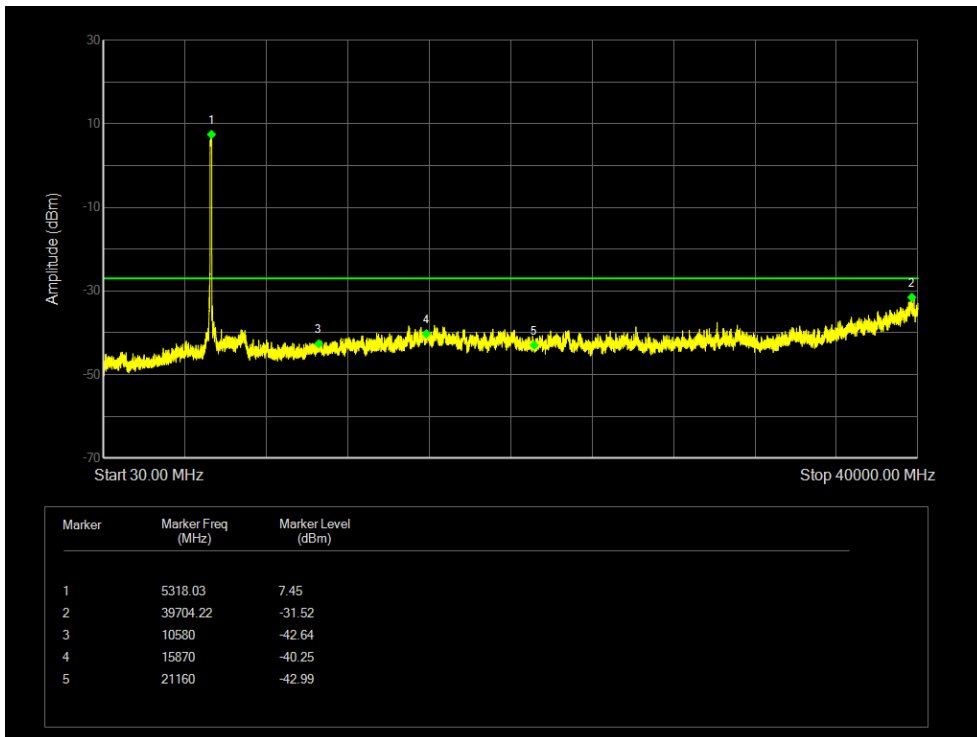

Tx. Spurious NVNT 802.11ac20 5260MHz Ant 2 Emission

Tx. Spurious NVNT 802.11ac20 5280MHz Ant 2 Emission

Tx. Spurious NVNT 802.11ac20 5320MHz Ant 2 Emission

Tx. Spurious NVNT 802.11ac40 5270MHz Ant 1 Emission

Tx. Spurious NVNT 802.11ac40 5310MHz Ant 1 Emission

Tx. Spurious NVNT 802.11ac40 5270MHz Ant 2 Emission

Tx. Spurious NVNT 802.11ac40 5310MHz Ant 2 Emission

Tx. Spurious NVNT 802.11ac80 5290MHz Ant 1 Emission

Tx. Spurious NVNT 802.11ac80 5290MHz Ant 2 Emission

Tx. Spurious NVNT 802.11ax20 5260MHz Ant 1 Emission

Tx. Spurious NVNT 802.11ax20 5280MHz Ant 1 Emission

Tx. Spurious NVNT 802.11ax20 5320MHz Ant 1 Emission