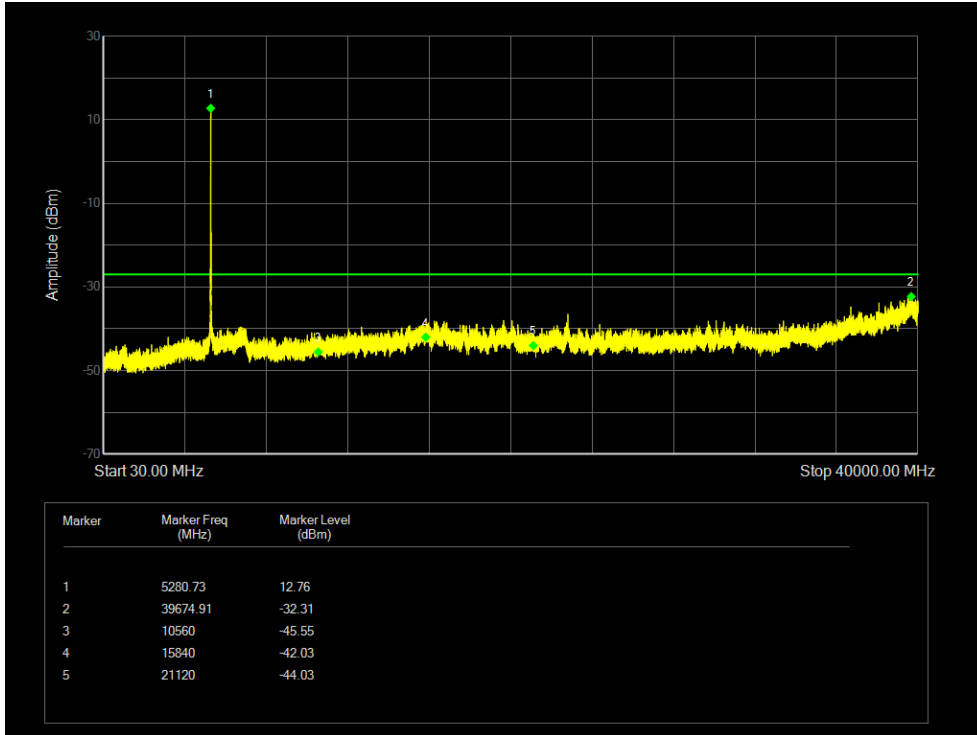

Tx. Spurious NVNT 802.11ac40 5310MHz Ant 1 Emission

Tx. Spurious NVNT 802.11ac40 5270MHz Ant 2 Emission

Tx. Spurious NVNT 802.11ac40 5310MHz Ant 2 Emission

Tx. Spurious NVNT 802.11ac80 5290MHz Ant 1 Emission

Tx. Spurious NVNT 802.11ac80 5290MHz Ant 2 Emission

Tx. Spurious NVNT 802.11ax20 5260MHz Ant 1 Emission

Tx. Spurious NVNT 802.11ax20 5280MHz Ant 1 Emission

Tx. Spurious NVNT 802.11ax20 5320MHz Ant 1 Emission

Tx. Spurious NVNT 802.11ax20 5260MHz Ant 2 Emission

Tx. Spurious NVNT 802.11ax20 5280MHz Ant 2 Emission

Tx. Spurious NVNT 802.11ax20 5320MHz Ant 2 Emission

Tx. Spurious NVNT 802.11ax40 5270MHz Ant 1 Emission