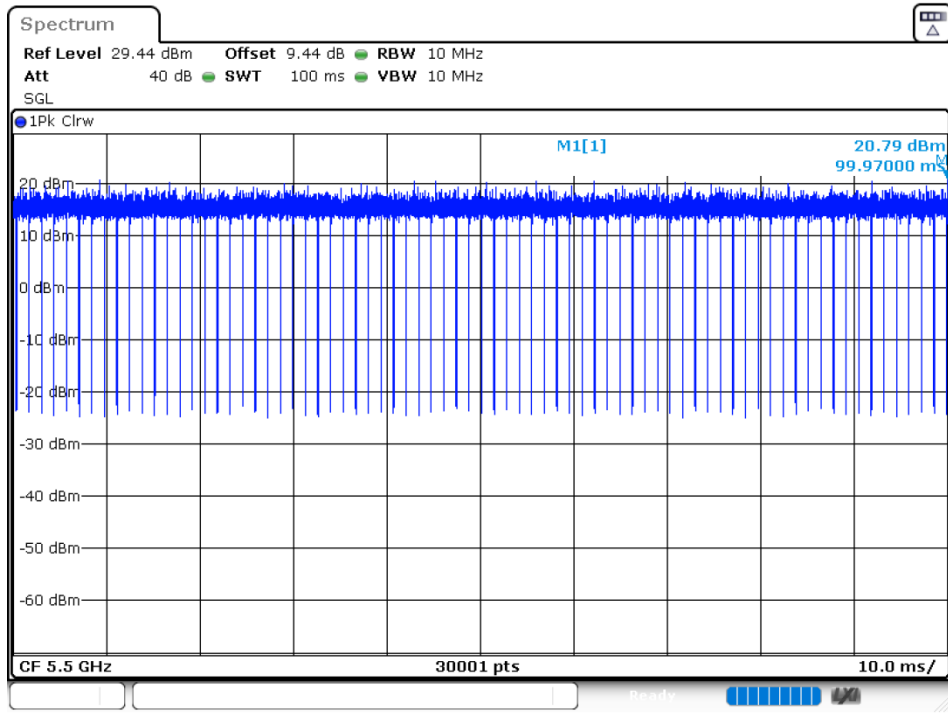

Duty Cycle NVNT 802.11ac80 5610MHz Ant 2

Duty Cycle NVNT 802.11ax20 5500MHz Ant 1

Duty Cycle NVNT 802.11ax20 5600MHz Ant 1

Duty Cycle NVNT 802.11ax20 5700MHz Ant 1

Duty Cycle NVNT 802.11ax20 5500MHz Ant 2