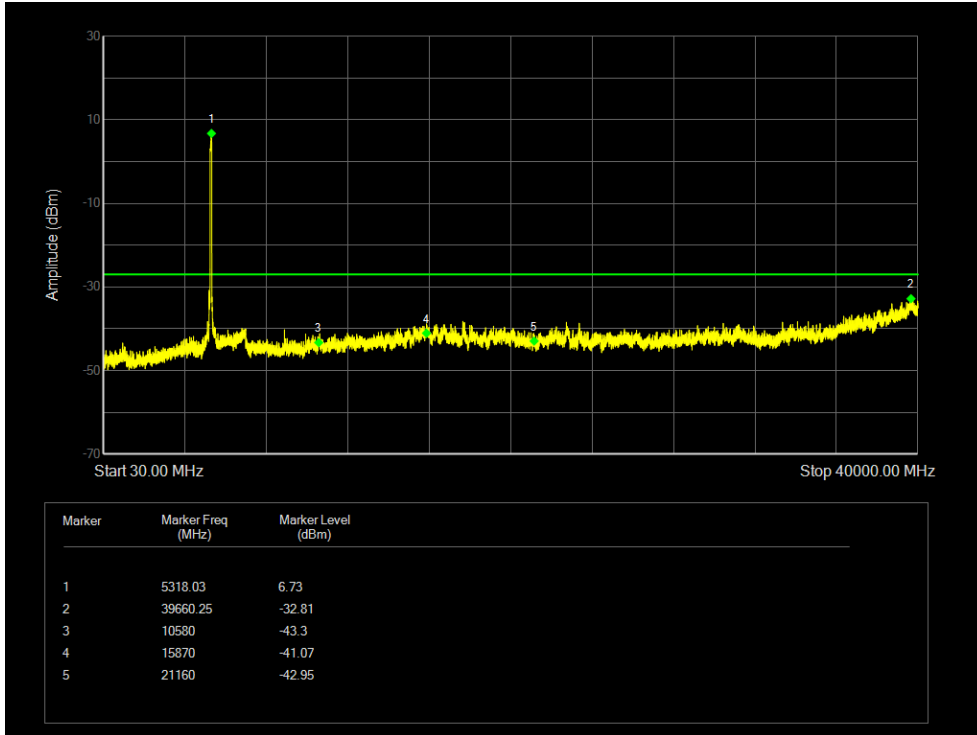

Tx. Spurious NVNT 802.11ac20 5260MHz Ant 2 Emission

Tx. Spurious NVNT 802.11ac20 5280MHz Ant 2 Emission

Tx. Spurious NVNT 802.11ac20 5320MHz Ant 2 Emission

Tx. Spurious NVNT 802.11ac40 5270MHz Ant 1 Emission

Tx. Spurious NVNT 802.11ac40 5310MHz Ant 1 Emission

Tx. Spurious NVNT 802.11ac40 5270MHz Ant 2 Emission

Tx. Spurious NVNT 802.11ac40 5310MHz Ant 2 Emission

Tx. Spurious NVNT 802.11ac80 5290MHz Ant 1 Emission

Tx. Spurious NVNT 802.11ac80 5290MHz Ant 2 Emission

Tx. Spurious NVNT 802.11ax20 5260MHz Ant 1 Emission

Tx. Spurious NVNT 802.11ax20 5280MHz Ant 1 Emission

Tx. Spurious NVNT 802.11ax20 5320MHz Ant 1 Emission