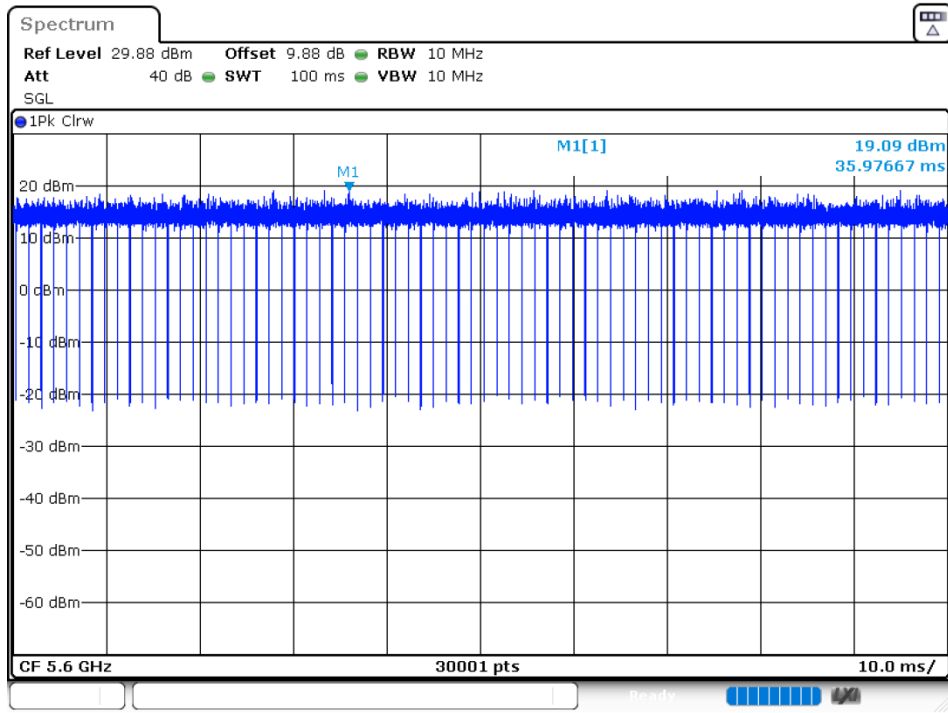

Duty Cycle NVNT 802.11ac20 5600MHz Ant 1