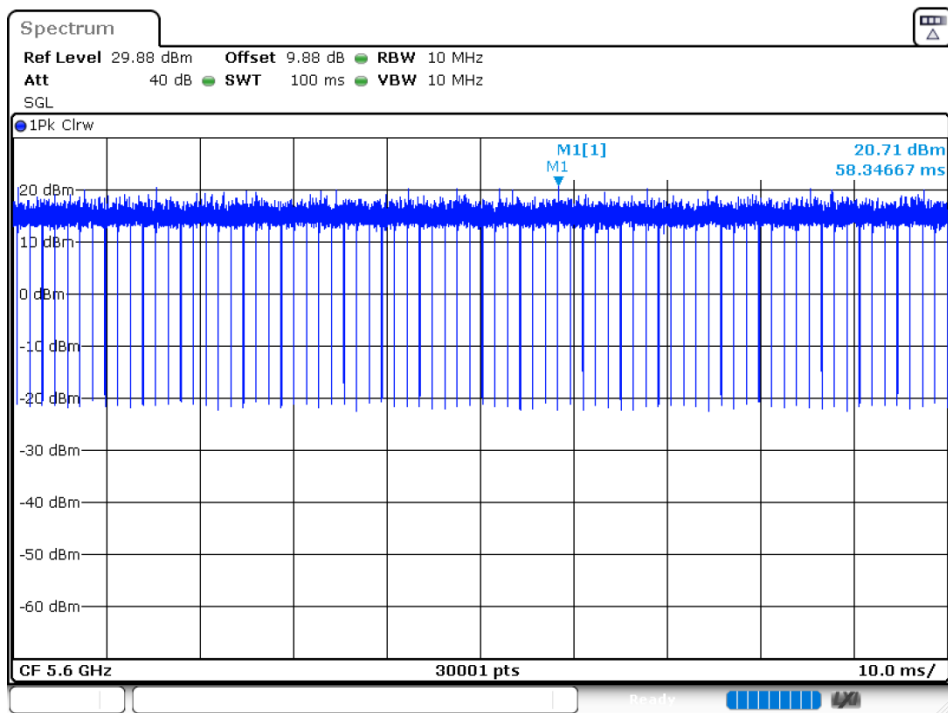

Duty Cycle NVNT 802.11ax20 5600MHz Ant 2