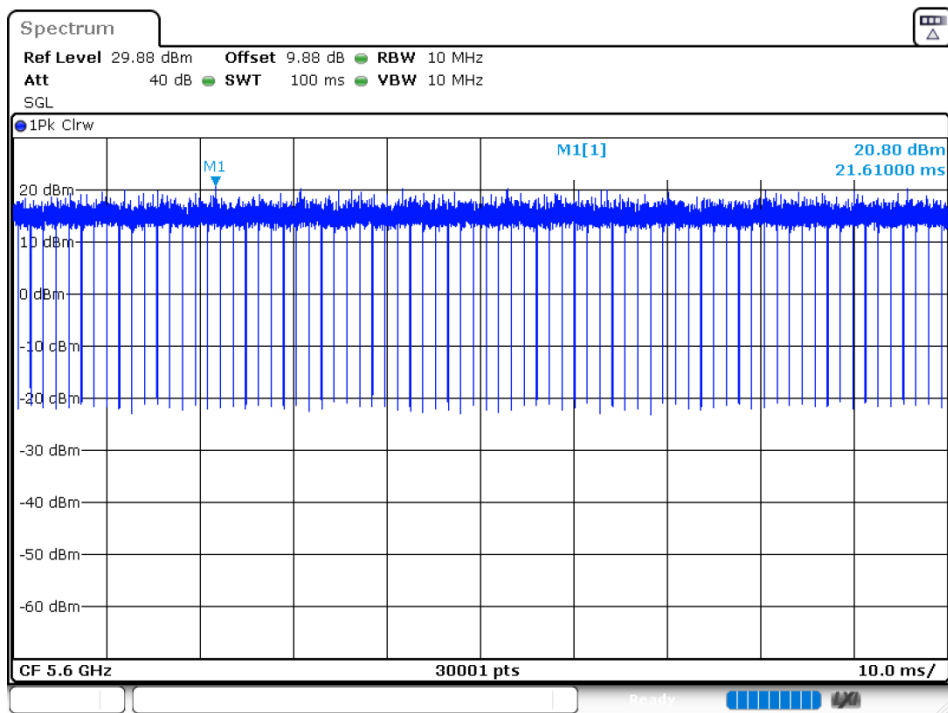

Duty Cycle NVNT 802.11ac20 5500MHz Ant 1

Duty Cycle NVNT 802.11ac20 5600MHz Ant 1

Duty Cycle NVNT 802.11ac20 5700MHz Ant 1

Duty Cycle NVNT 802.11ac20 5500MHz Ant 2

Duty Cycle NVNT 802.11ac20 5600MHz Ant 2