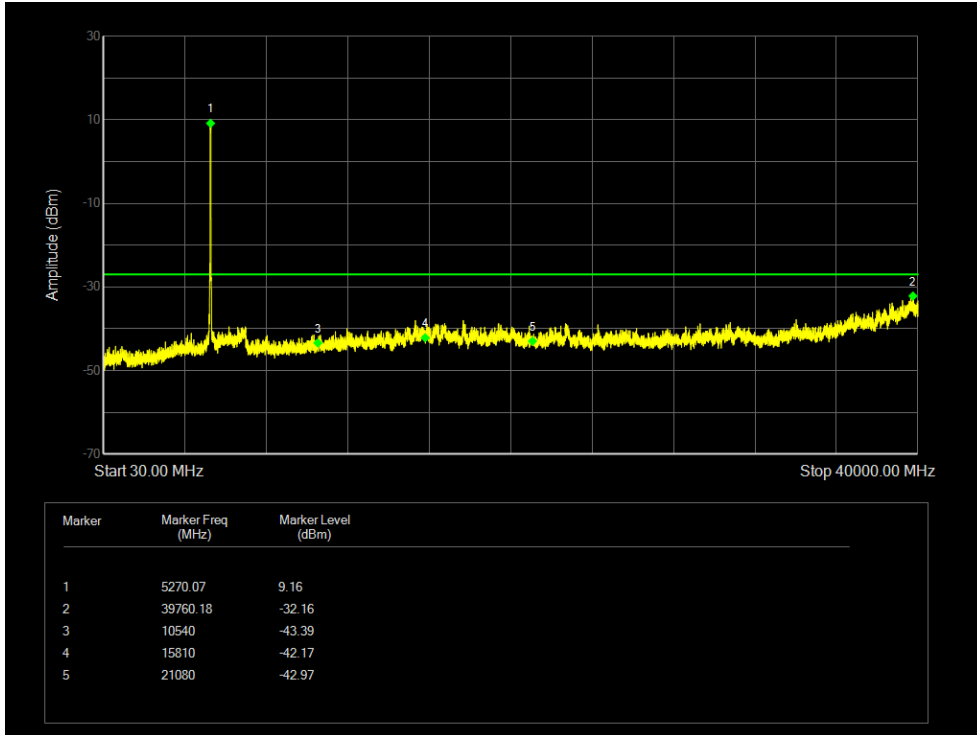

Tx. Spurious NVNT 802.11ax80 5290MHz Ant 2 Emission

Tx. Spurious NVNT 802.11n(HT20) 5260MHz Ant 1 Emission

Tx. Spurious NVNT 802.11n(HT20) 5280MHz Ant 1 Emission

Tx. Spurious NVNT 802.11n(HT20) 5320MHz Ant 1 Emission

Tx. Spurious NVNT 802.11n(HT20) 5260MHz Ant 2 Emission

Tx. Spurious NVNT 802.11n(HT20) 5280MHz Ant 2 Emission

Tx. Spurious NVNT 802.11n(HT20) 5320MHz Ant 2 Emission

Tx. Spurious NVNT 802.11n(HT40) 5270MHz Ant 1 Emission