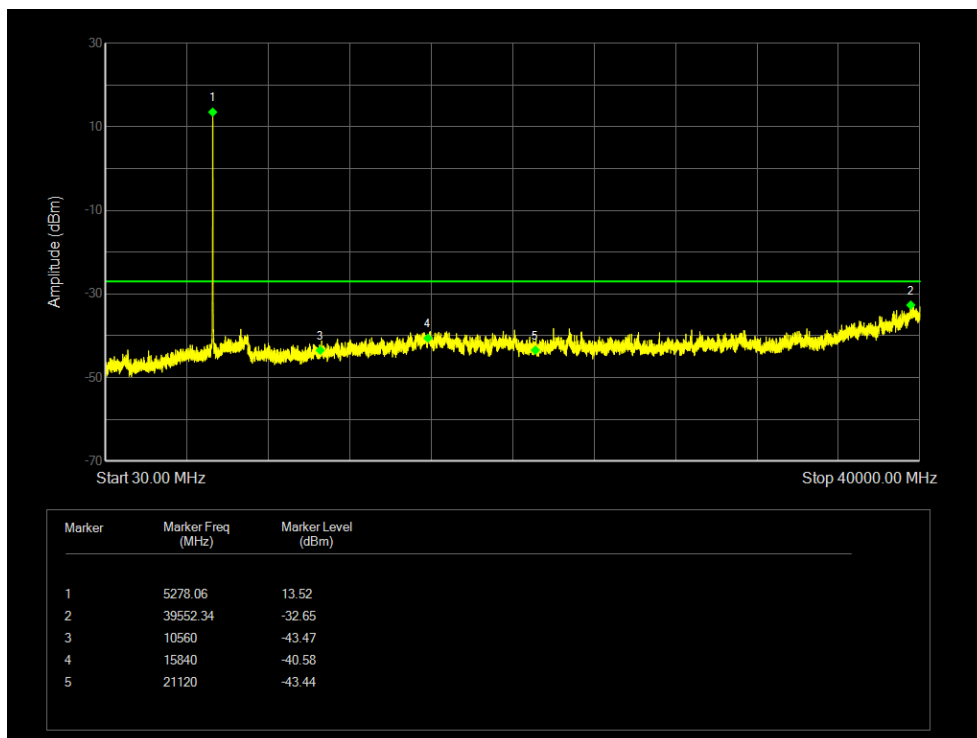

Tx. Spurious NVNT 802.11ax20 5260MHz Ant 2 Emission

Tx. Spurious NVNT 802.11ax20 5280MHz Ant 2 Emission

Tx. Spurious NVNT 802.11ax20 5320MHz Ant 2 Emission

Tx. Spurious NVNT 802.11ax40 5270MHz Ant 1 Emission

Tx. Spurious NVNT 802.11ax40 5310MHz Ant 1 Emission

Tx. Spurious NVNT 802.11ax40 5270MHz Ant 2 Emission

Tx. Spurious NVNT 802.11ax40 5310MHz Ant 2 Emission

Tx. Spurious NVNT 802.11ax80 5290MHz Ant 1 Emission

Tx. Spurious NVNT 802.11ax80 5290MHz Ant 2 Emission

Tx. Spurious NVNT 802.11n(HT20) 5260MHz Ant 1 Emission

Tx. Spurious NVNT 802.11n(HT20) 5280MHz Ant 1 Emission

Tx. Spurious NVNT 802.11n(HT20) 5320MHz Ant 1 Emission