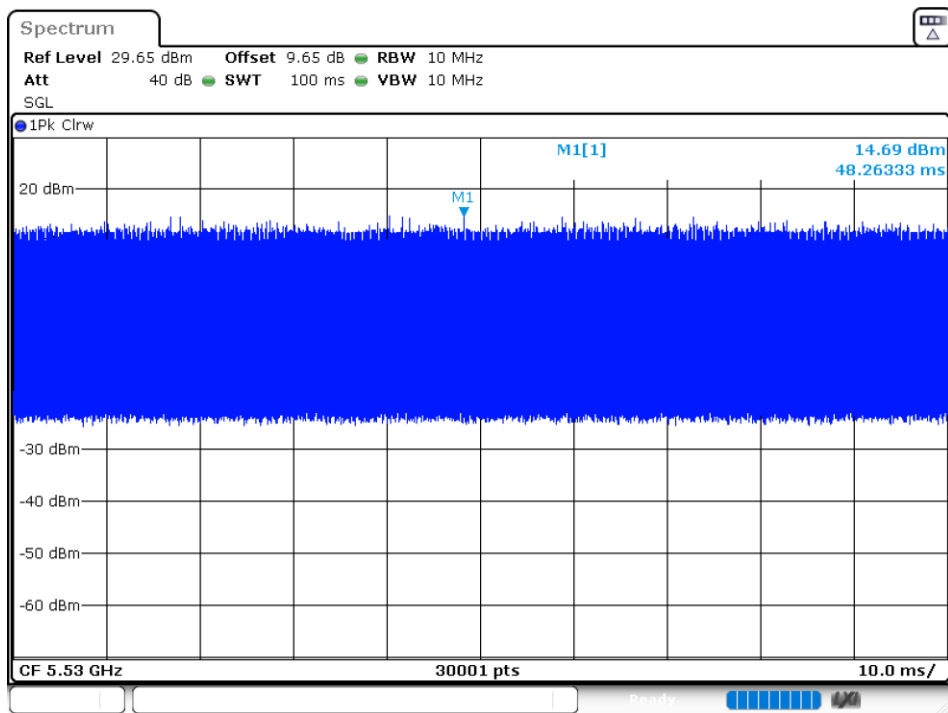

Duty Cycle NVNT 802.11ax40 5510MHz Ant 2

Duty Cycle NVNT 802.11ax40 5590MHz Ant 2

Duty Cycle NVNT 802.11ax40 5670MHz Ant 2

Duty Cycle NVNT 802.11ax80 5530MHz Ant 1

Duty Cycle NVNT 802.11ax80 5610MHz Ant 1

Duty Cycle NVNT 802.11ax80 5530MHz Ant 2

Duty Cycle NVNT 802.11ax80 5610MHz Ant 2

Duty Cycle NVNT 802.11n(HT20) 5500MHz Ant 1

Duty Cycle NVNT 802.11n(HT20) 5600MHz Ant 1