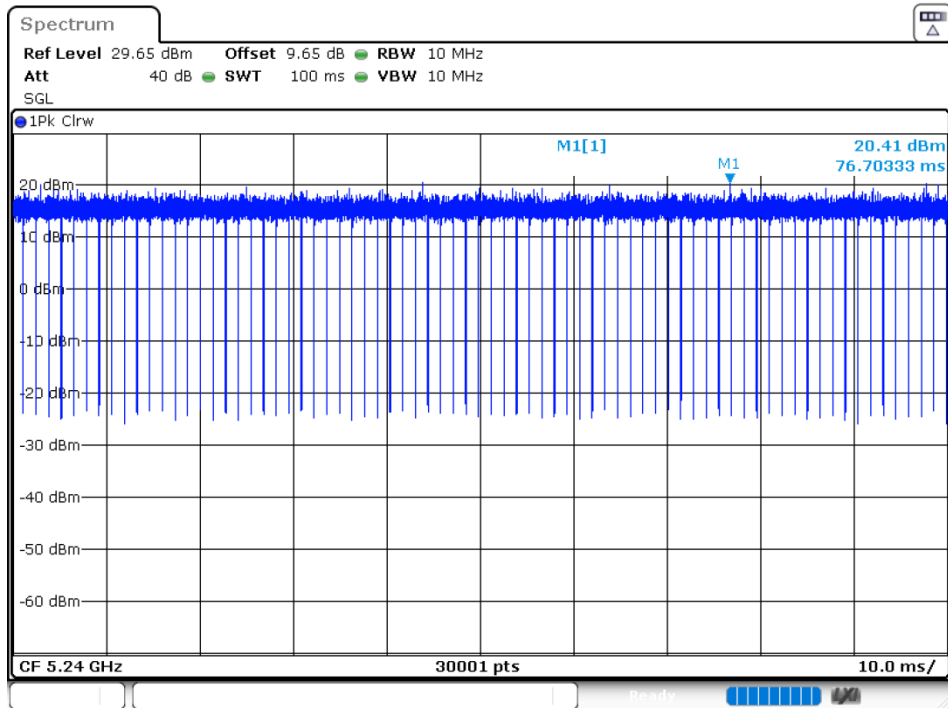

Duty Cycle NVNT 802.11a 5180MHz Ant 2

Duty Cycle NVNT 802.11a 5200MHz Ant 2

Duty Cycle NVNT 802.11a 5240MHz Ant 2

Duty Cycle NVNT 802.11ac20 5180MHz Ant 1

Duty Cycle NVNT 802.11ac20 5200MHz Ant 1

Duty Cycle NVNT 802.11ac20 5240MHz Ant 1