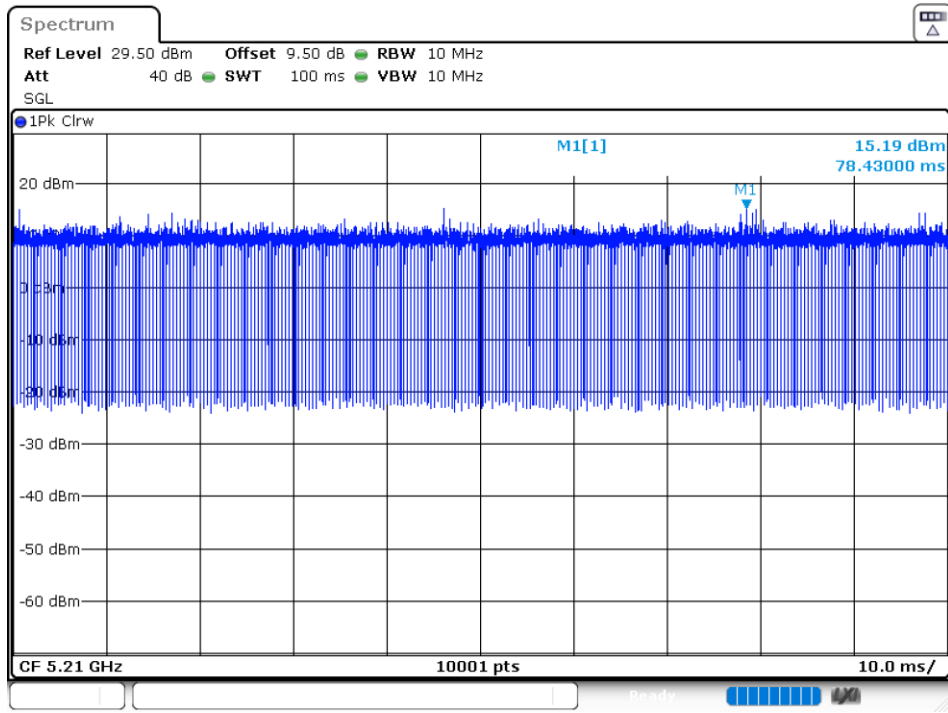

Duty Cycle NVNT 802.11ac80 5210MHz Ant 1