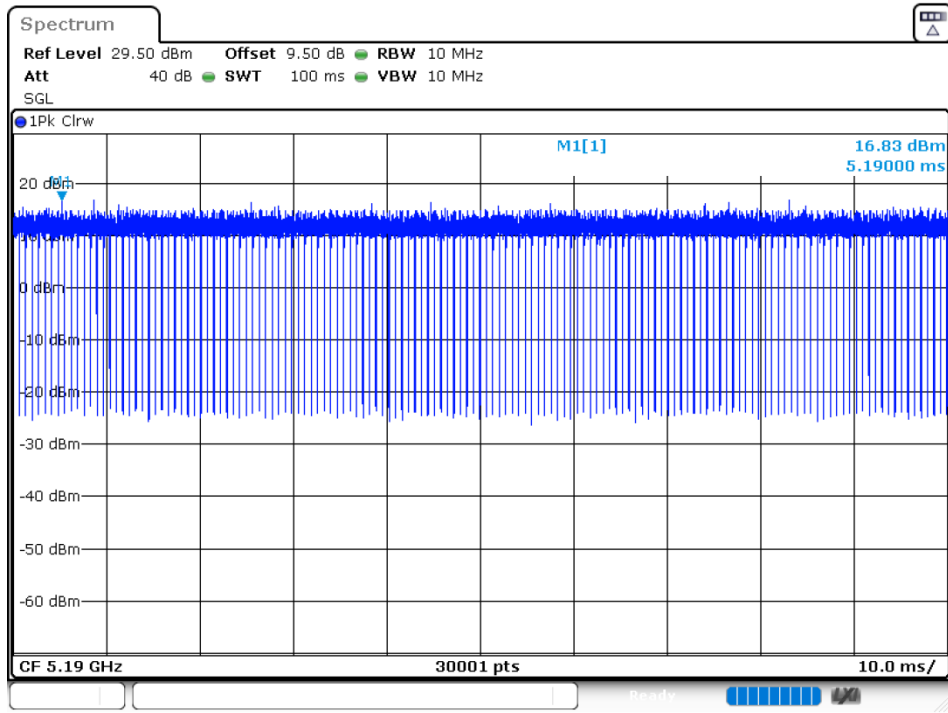

Duty Cycle NVNT 802.11ac40 5190MHz Ant 2