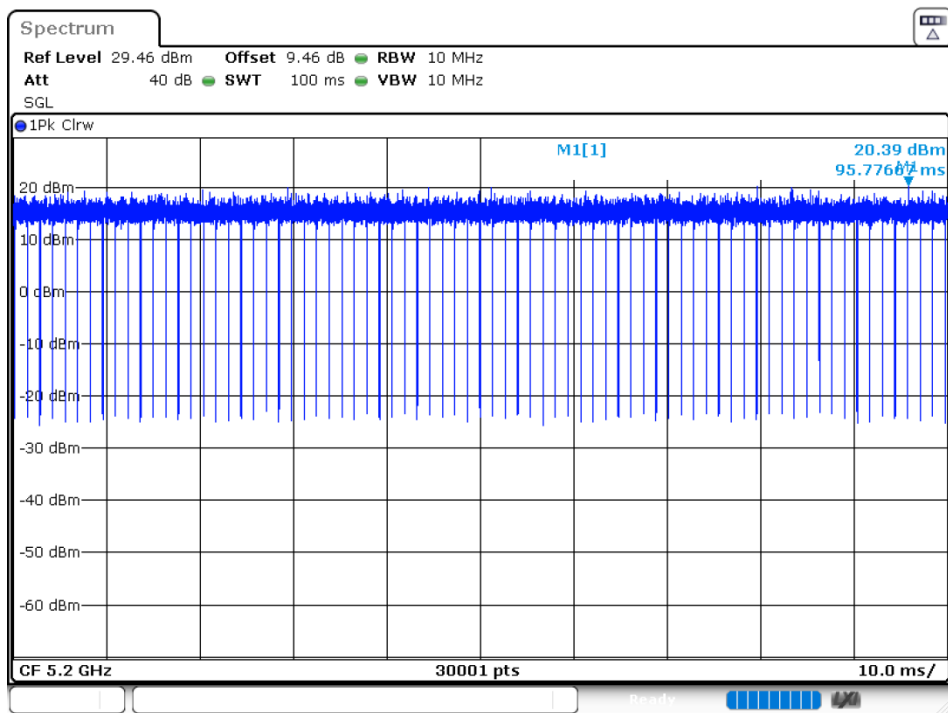

Duty Cycle NVNT 802.11ax20 5200MHz Ant 1