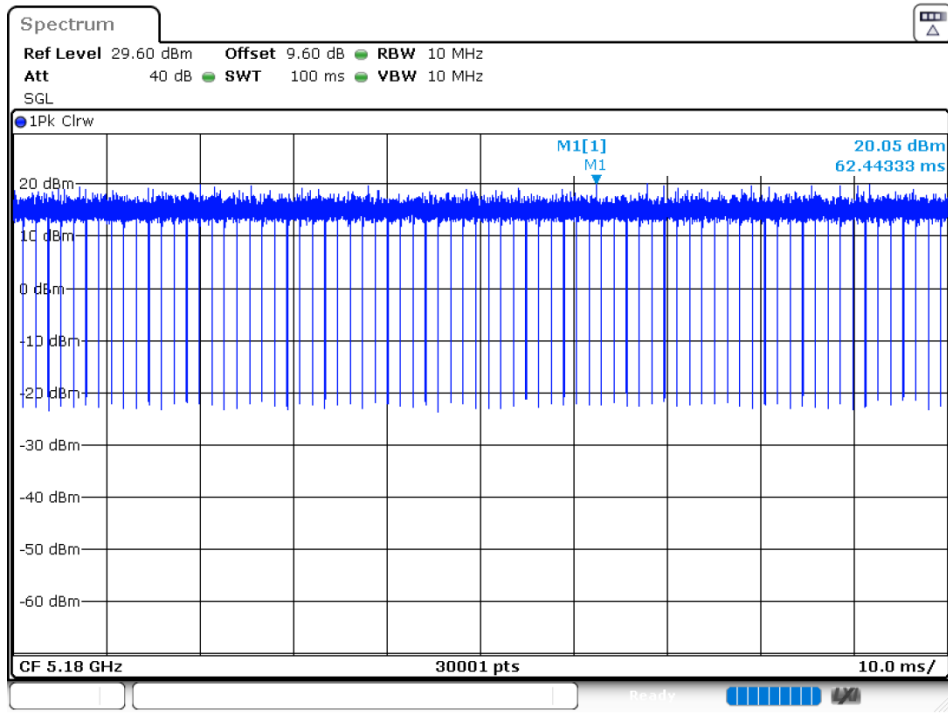

Duty Cycle NVNT 802.11ac40 5190MHz Ant 2

Duty Cycle NVNT 802.11ac40 5230MHz Ant 2

Duty Cycle NVNT 802.11ac80 5210MHz Ant 1

Duty Cycle NVNT 802.11ac80 5210MHz Ant 2

Duty Cycle NVNT 802.11ax20 5180MHz Ant 1