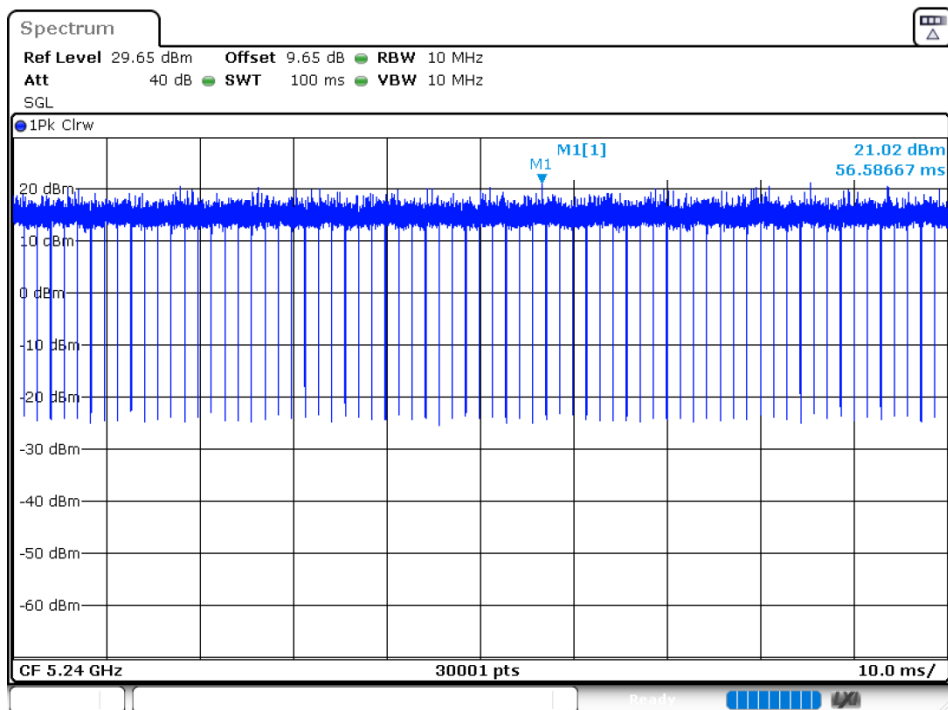

Duty Cycle NVNT 802.11a 5240MHz Ant 2