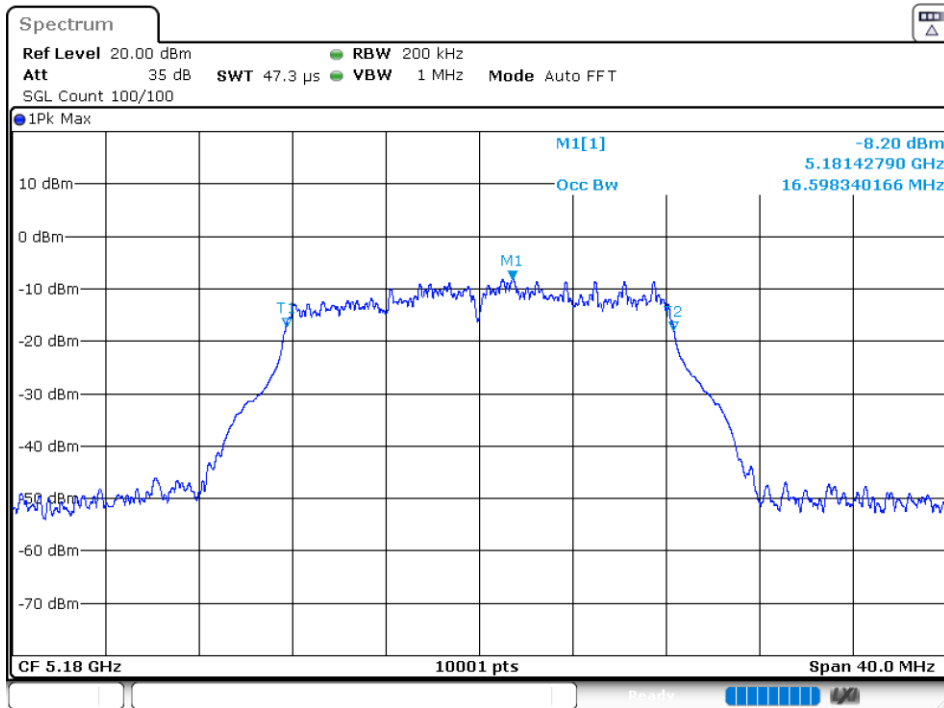

-26 dB BW NVNT 802.11a 5180MHz Ant 1