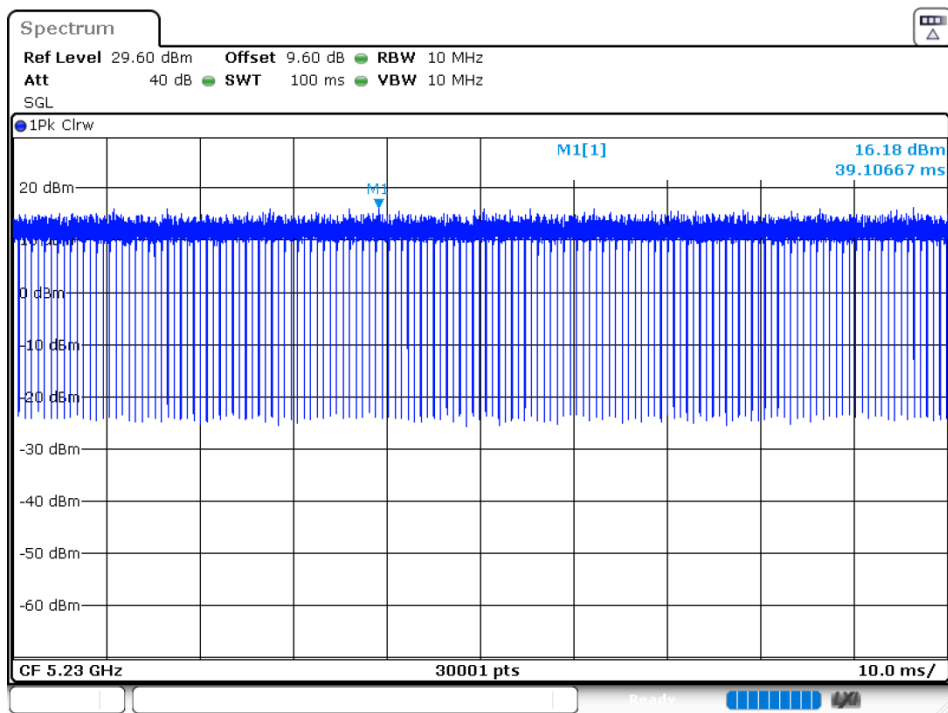

Duty Cycle NVNT 802.11ac20 5180MHz Ant 2

Duty Cycle NVNT 802.11ac20 5200MHz Ant 2

Duty Cycle NVNT 802.11ac20 5240MHz Ant 2

Duty Cycle NVNT 802.11ac40 5190MHz Ant 1

Duty Cycle NVNT 802.11ac40 5230MHz Ant 1