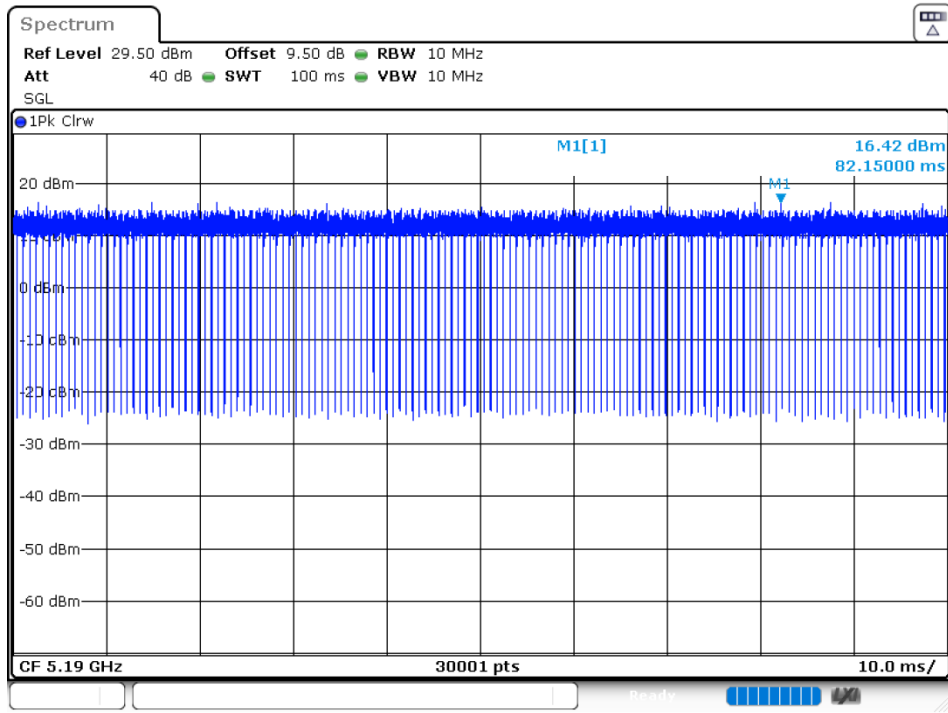

Duty Cycle NVNT 802.11ac20 5180MHz Ant 2

Duty Cycle NVNT 802.11ac20 5200MHz Ant 2

Duty Cycle NVNT 802.11ac20 5240MHz Ant 2

Duty Cycle NVNT 802.11ac40 5190MHz Ant 1

Duty Cycle NVNT 802.11ac40 5230MHz Ant 1