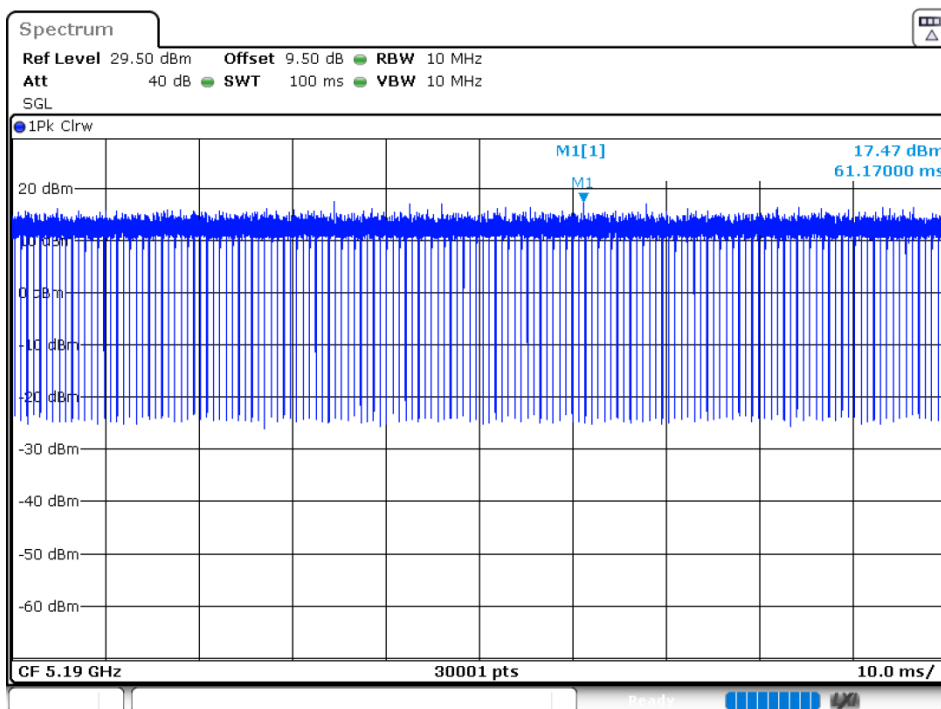

Duty Cycle NVNT 802.11n(HT40) 5190MHz Ant 1