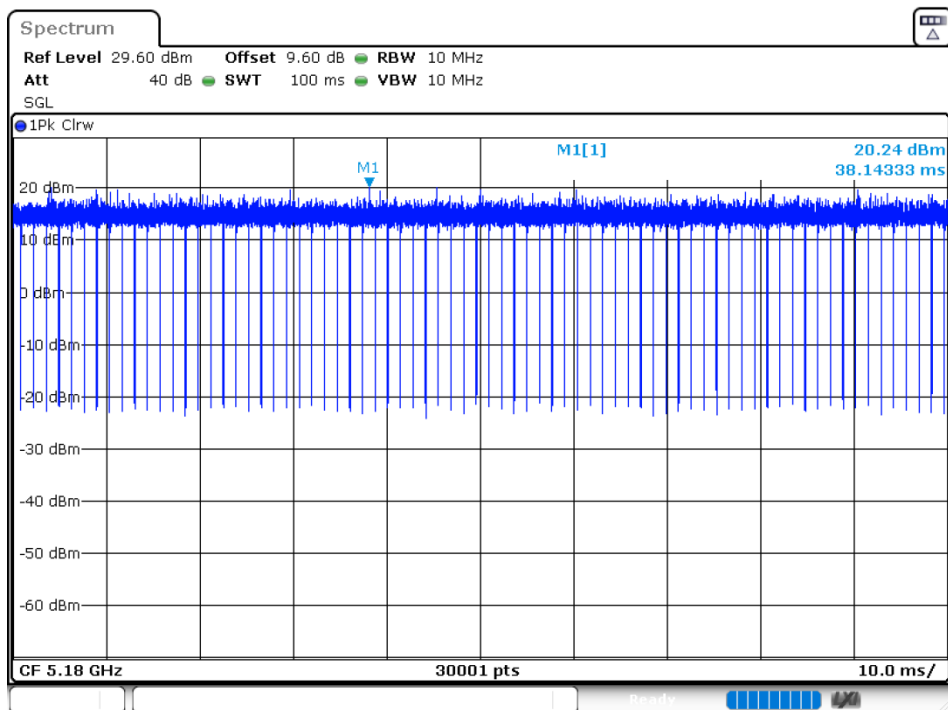

Duty Cycle NVNT 802.11ac20 5180MHz Ant 2