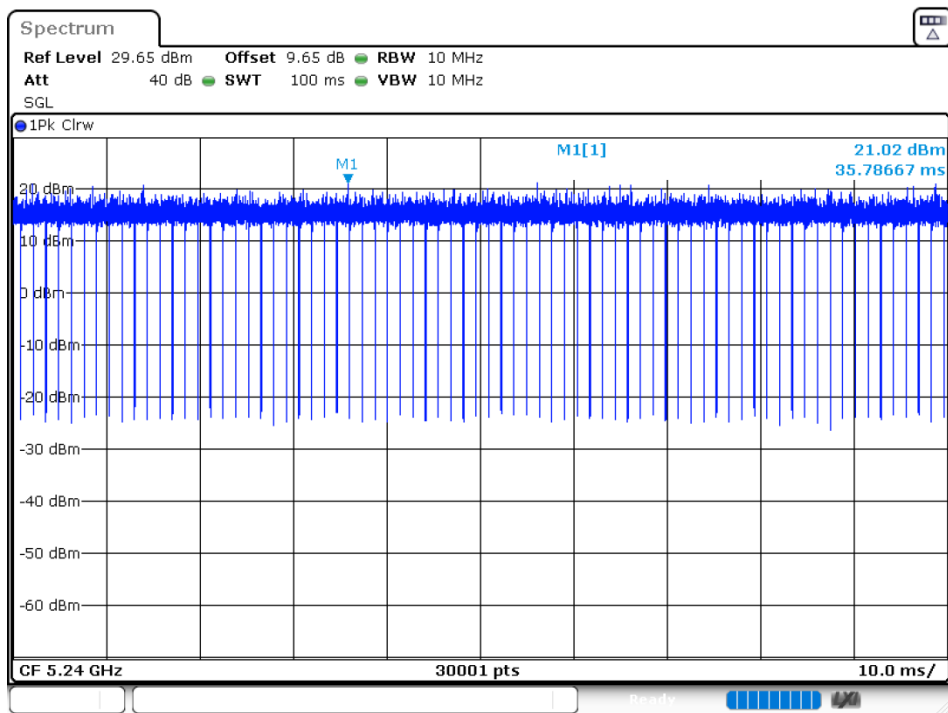

Duty Cycle NVNT 802.11ac20 5240MHz Ant 2