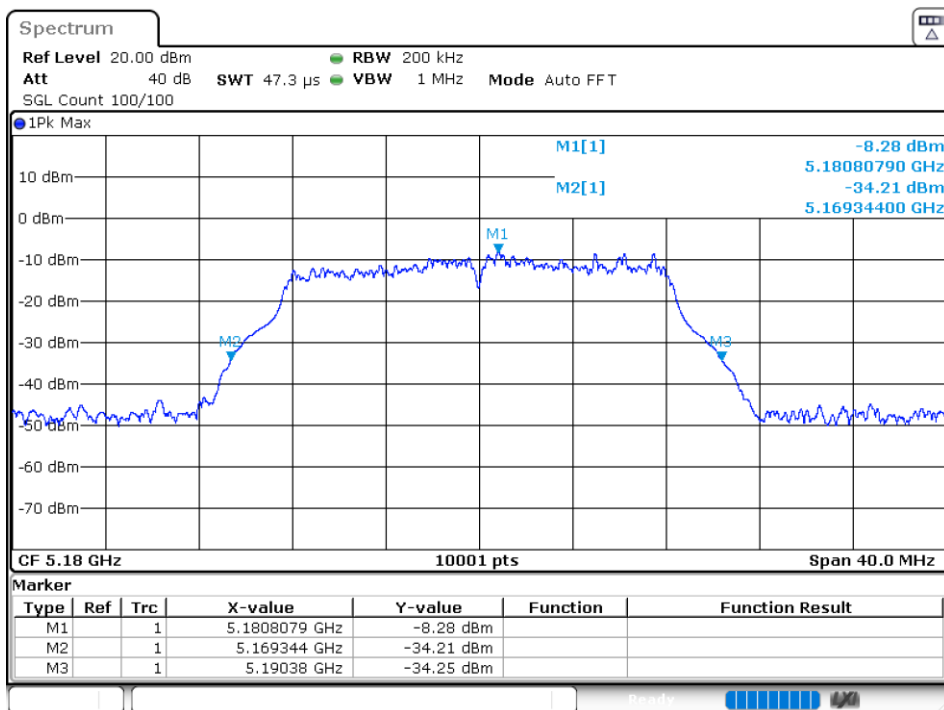

OBW NVNT 802.11a 5200MHz Ant 1