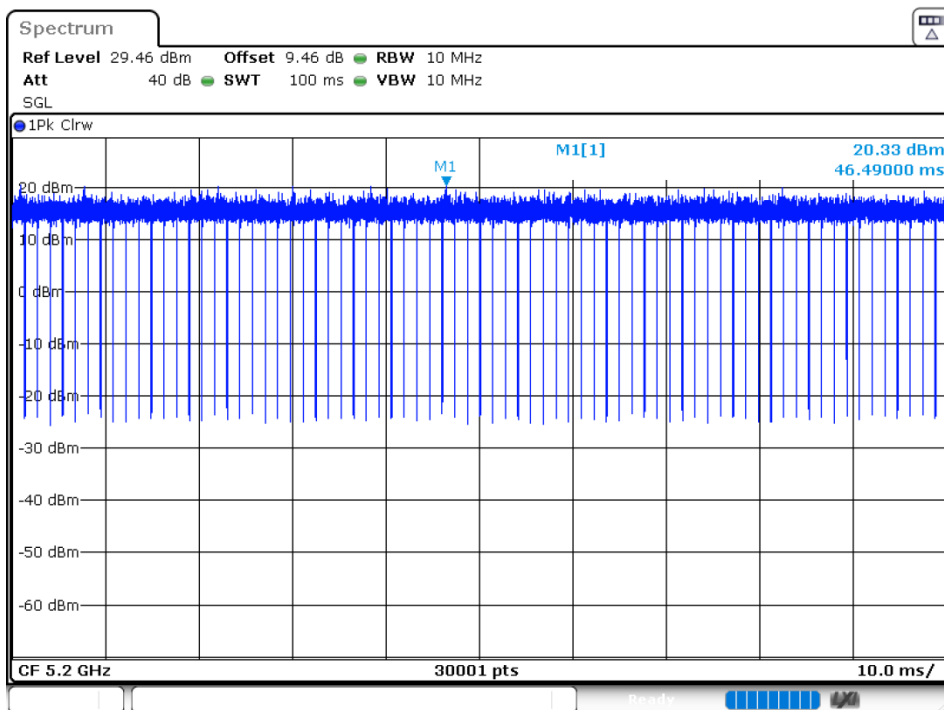

Duty Cycle NVNT 802.11a 5180MHz Ant 2

Duty Cycle NVNT 802.11a 5200MHz Ant 2

Duty Cycle NVNT 802.11a 5240MHz Ant 2

Duty Cycle NVNT 802.11ac20 5180MHz Ant 1

Duty Cycle NVNT 802.11ac20 5200MHz Ant 1

Duty Cycle NVNT 802.11ac20 5240MHz Ant 1