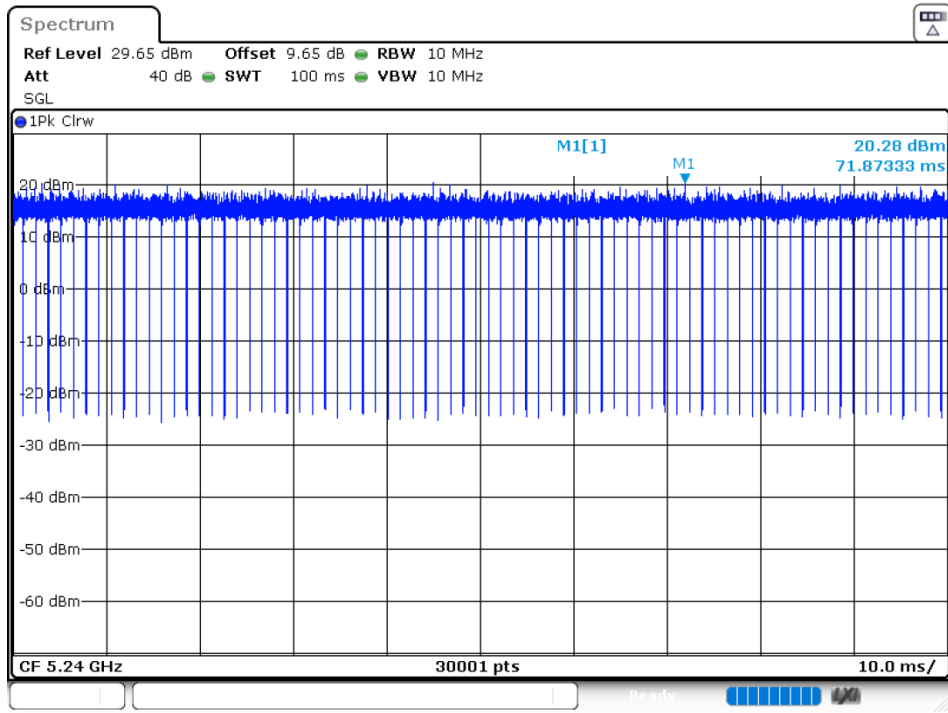

Duty Cycle NVNT 802.11ax20 5240MHz Ant 1