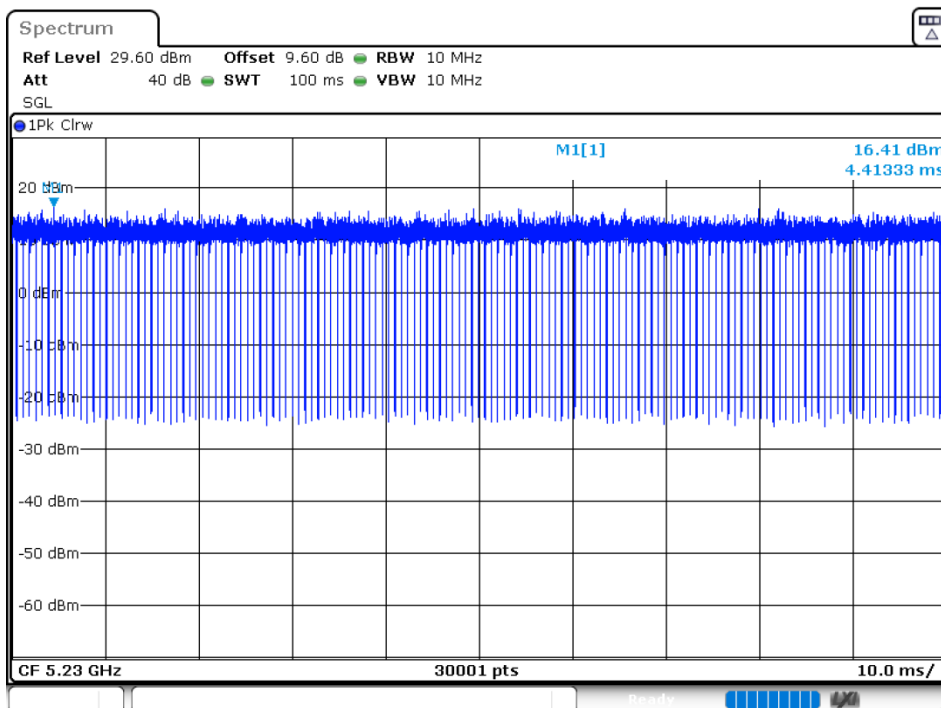

Duty Cycle NVNT 802.11n(HT40) 5230MHz Ant 2

Maximum Conducted Output Power

Condition	Mode	Frequency (MHz)	Antenna	Conducted Power (dBm)	Duty Factor (dB)	Total Power (dBm)	Limit (dBm)	Verdict
NVNT	802.11a	5180	Ant 1	9.88	0.11	9.99	24	Pass
NVNT	802.11a	5200	Ant 1	9.59	0.11	9.7	24	Pass
NVNT	802.11a	5240	Ant 1	9.99	0.11	10.1	24	Pass
NVNT	802.11a	5180	Ant 2	9.42	0.12	9.54	24	Pass