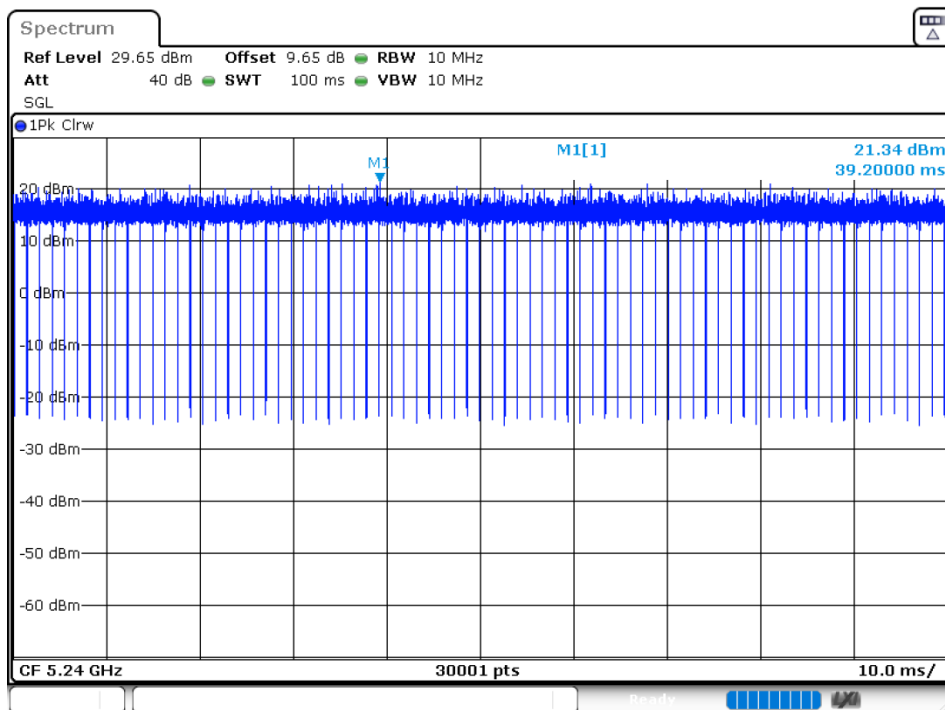

Duty Cycle NVNT 802.11ax20 5200MHz Ant 1

Duty Cycle NVNT 802.11ax20 5240MHz Ant 1

Duty Cycle NVNT 802.11ax20 5180MHz Ant 2

Duty Cycle NVNT 802.11ax20 5200MHz Ant 2

Duty Cycle NVNT 802.11ax20 5240MHz Ant 2