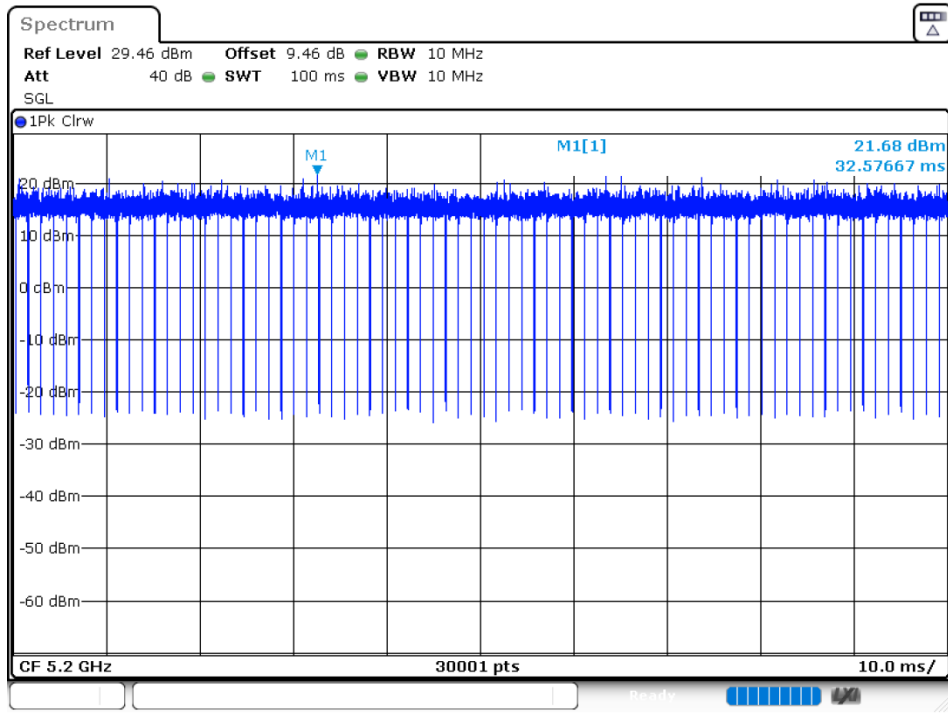

Duty Cycle NVNT 802.11ac20 5200MHz Ant 2