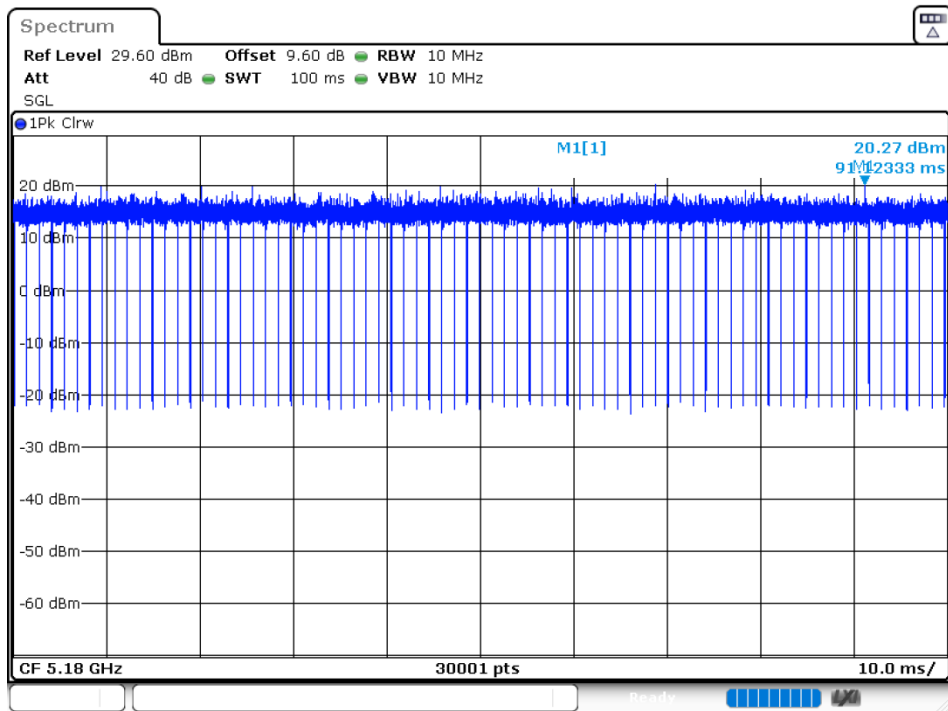

Duty Cycle NVNT 802.11ax20 5180MHz Ant 2