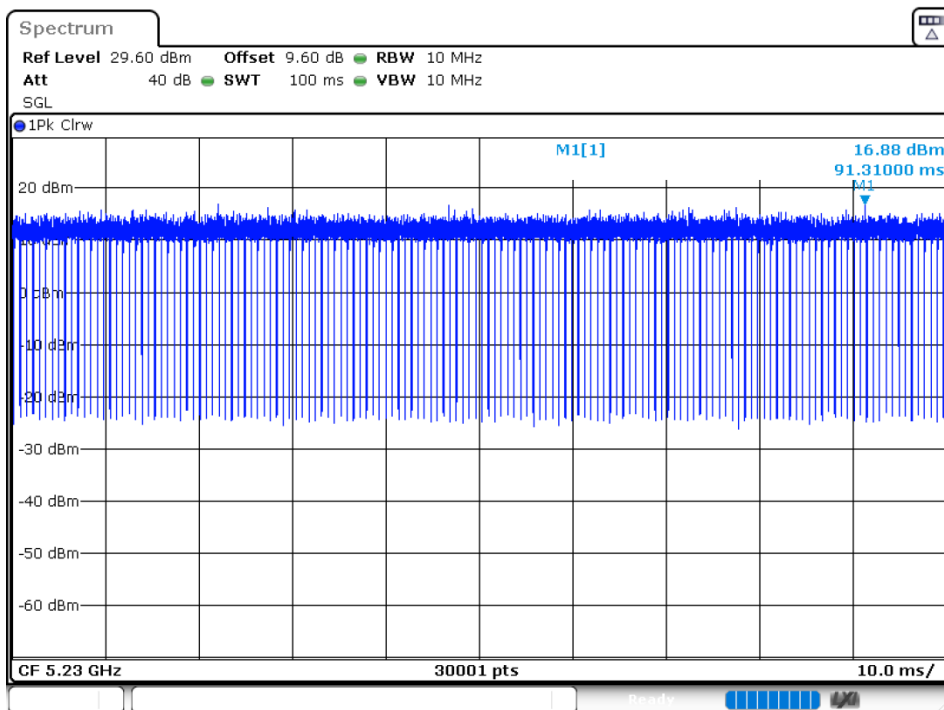

Duty Cycle NVNT 802.11ax40 5230MHz Ant 1