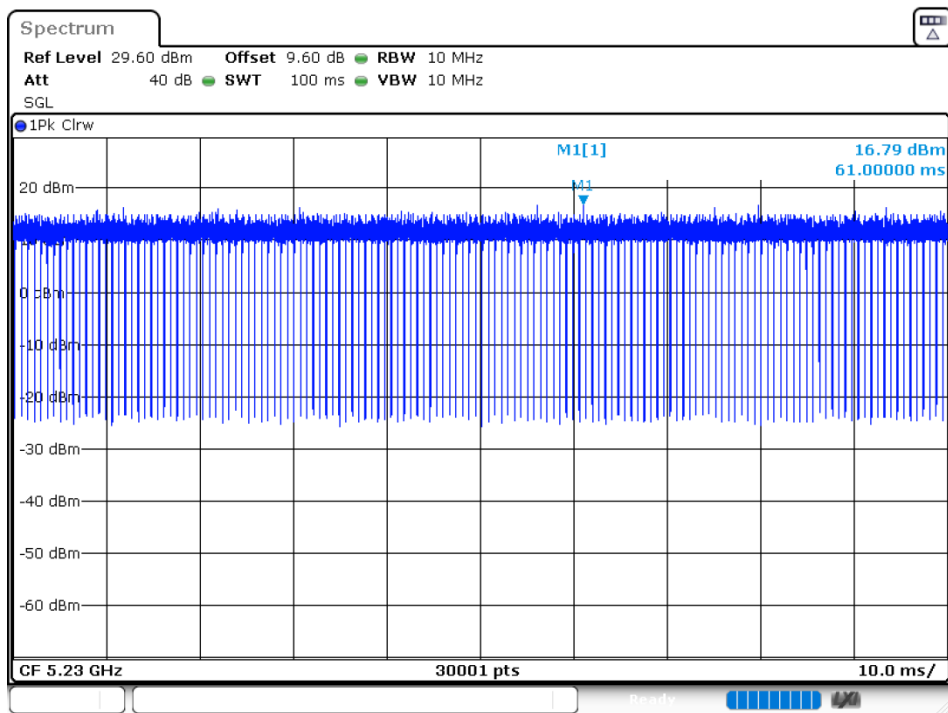

Duty Cycle NVNT 802.11ac40 5230MHz Ant 2