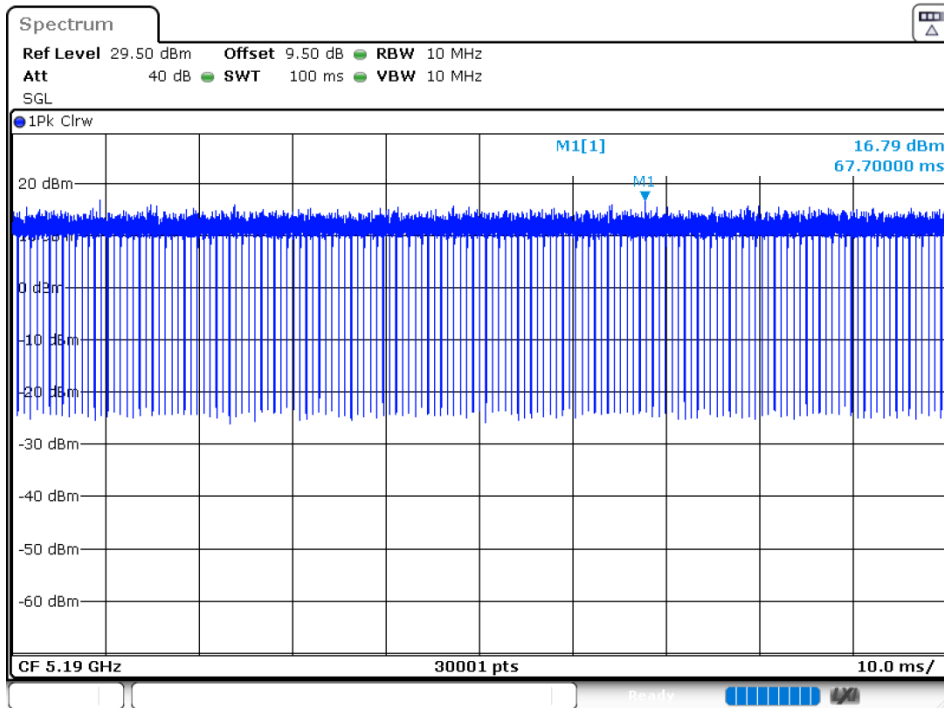

Duty Cycle NVNT 802.11ax40 5190MHz Ant 1