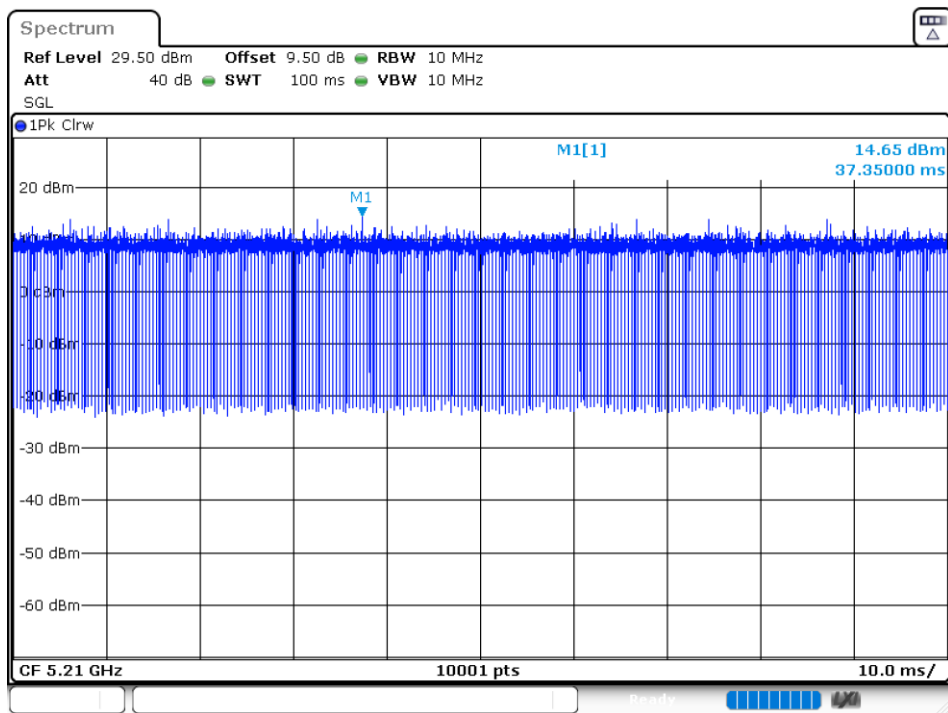

Duty Cycle NVNT 802.11ac40 5190MHz Ant 2

Duty Cycle NVNT 802.11ac40 5230MHz Ant 2

Duty Cycle NVNT 802.11ac80 5210MHz Ant 1

Duty Cycle NVNT 802.11ac80 5210MHz Ant 2

Duty Cycle NVNT 802.11ax20 5180MHz Ant 1