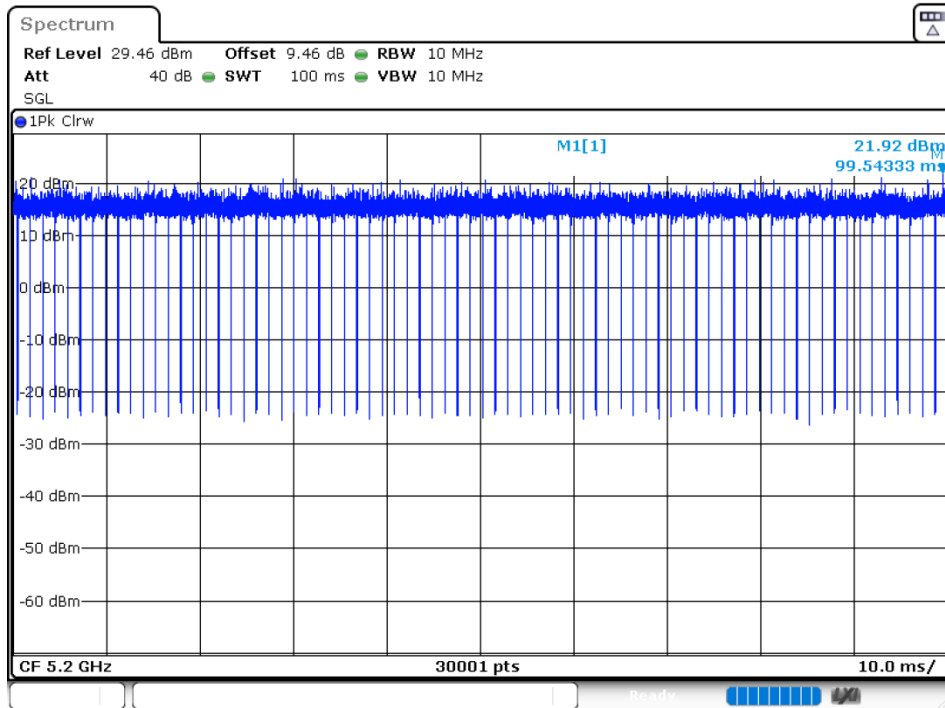

Duty Cycle NVNT 802.11ax20 5200MHz Ant 1

Duty Cycle NVNT 802.11ax20 5240MHz Ant 1

Duty Cycle NVNT 802.11ax20 5180MHz Ant 2

Duty Cycle NVNT 802.11ax20 5200MHz Ant 2

Duty Cycle NVNT 802.11ax20 5240MHz Ant 2