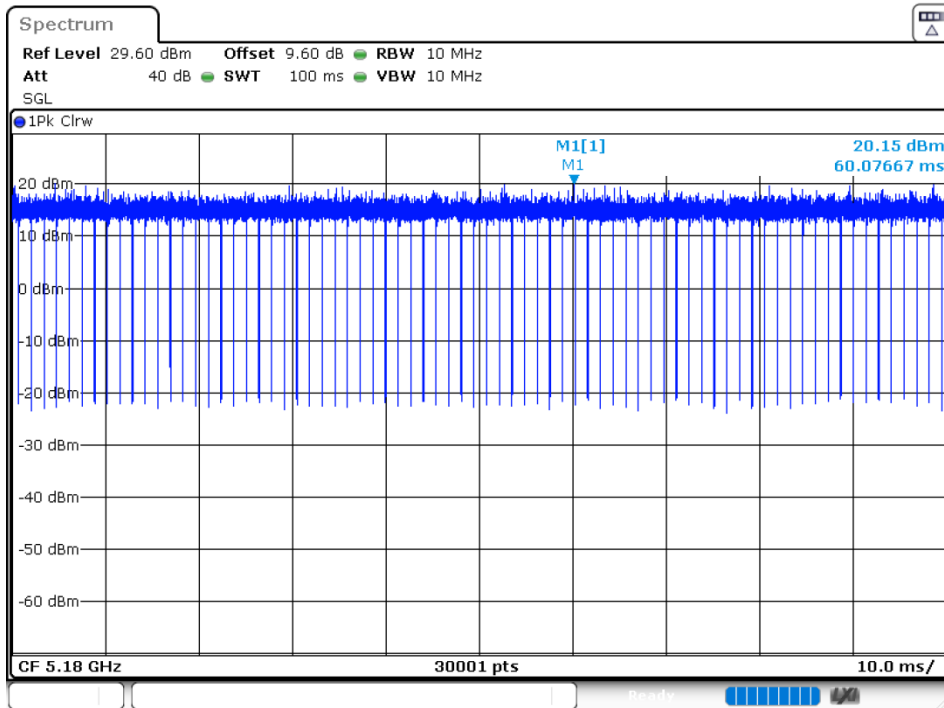

Duty Cycle NVNT 802.11a 5180MHz Ant 2

Duty Cycle NVNT 802.11a 5200MHz Ant 2

Duty Cycle NVNT 802.11a 5240MHz Ant 2

Duty Cycle NVNT 802.11ac20 5180MHz Ant 1

Duty Cycle NVNT 802.11ac20 5200MHz Ant 1

Duty Cycle NVNT 802.11ac20 5240MHz Ant 1