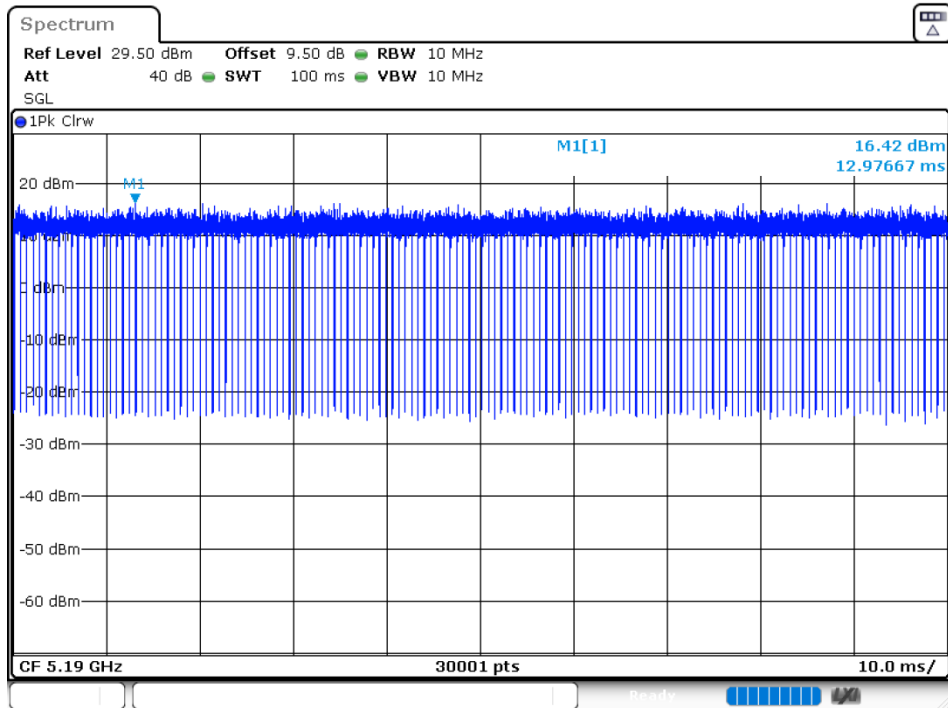

Duty Cycle NVNT 802.11ax40 5190MHz Ant 2