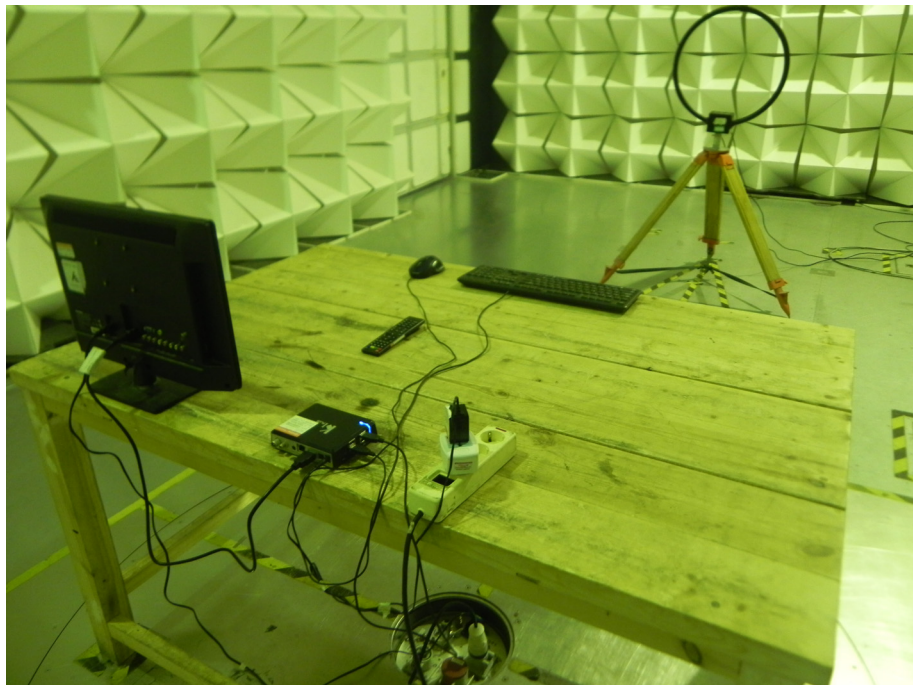

Photographs –Model KI PLUS DVB Test Setup Photos
Photograph – Radiated Emission

Test frequency 32.768KHz to 30MHz Test Site 2#

Test frequency from 30MHz to 1GHz Test Site 2#

Test frequency above 1GHz Test Site 1#

Photograph – Conducted Emission Test Setup at Test Site 2#