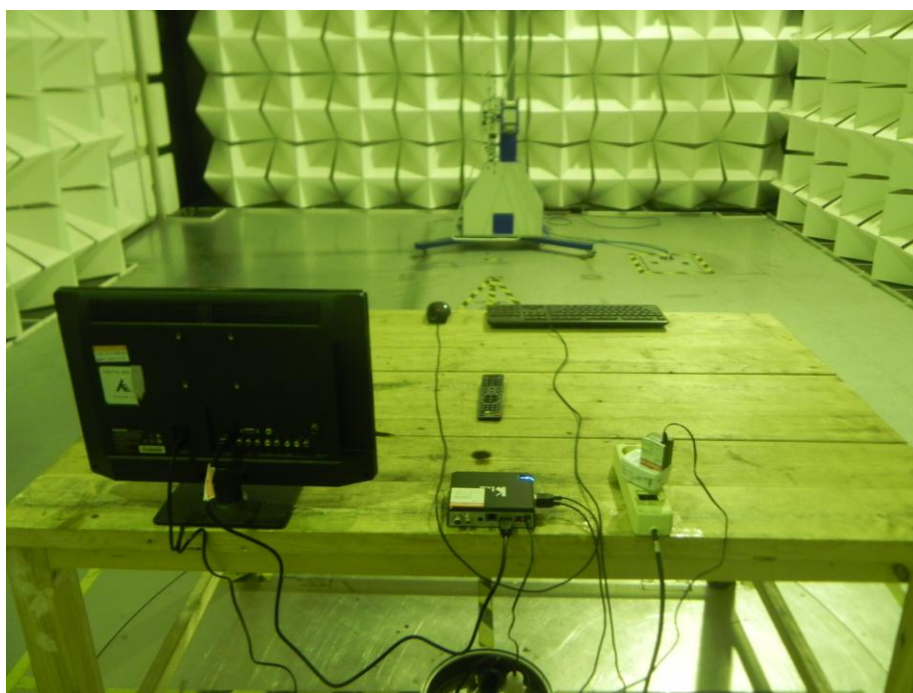

Photographs –Model KI PLUS DVB Test Setup Photos
Photograph – Radiated Emission

Test frequency 32.768KHz to 30MHz Test Site 2#

Test frequency from 30MHz to 1GHz Test Site 2#

Test frequency above 1GHz Test Site 1#

Photograph – Conducted Emission Test Setup at Test Site 2#