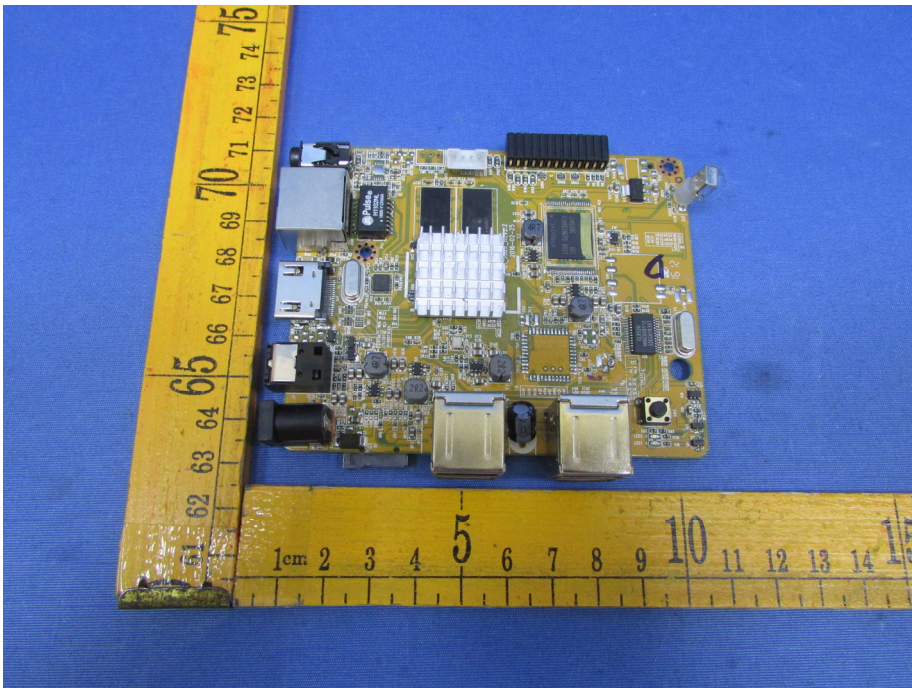

Reference No.: WTS16S0549404E

Model K1 PLUS DVB - Internal Photos

Model: K1 PLUS DVB

Reference No.: WTS16S0549404E

Reference No.: WTS16S0549404E

Reference No.: WTS16S0549404E

Reference No.: WTS16S0549404E