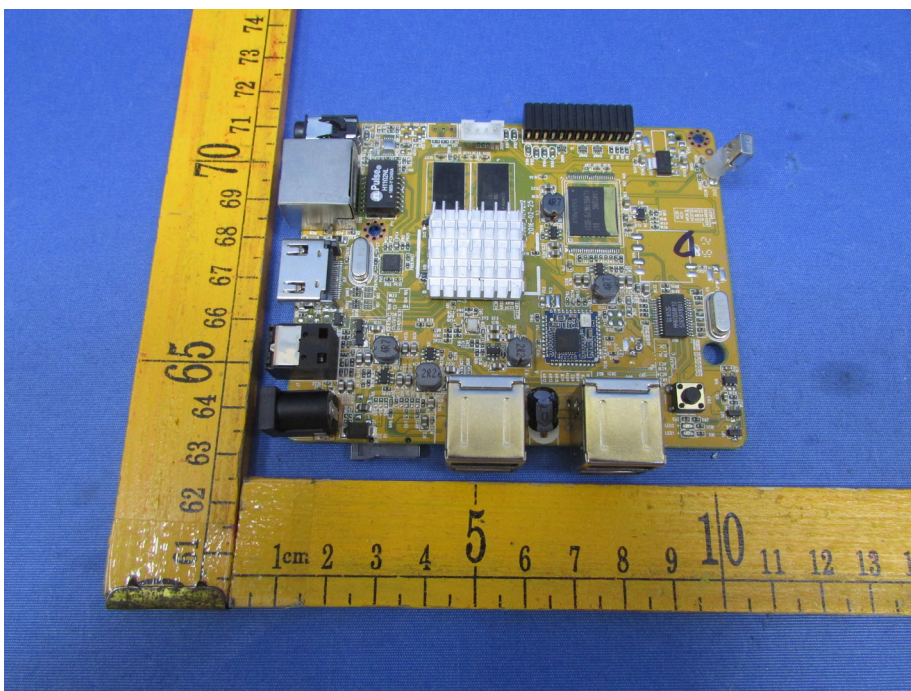

Reference No.: WTS16S0549404E

Model K1 PLUS DVB - Internal Photos

Model: K1 PLUS DVB

Reference No.: WTS16S0549404E

Reference No.: WTS16S0549404E

Reference No.: WTS16S0549404E

Reference No.: WTS16S0549404E