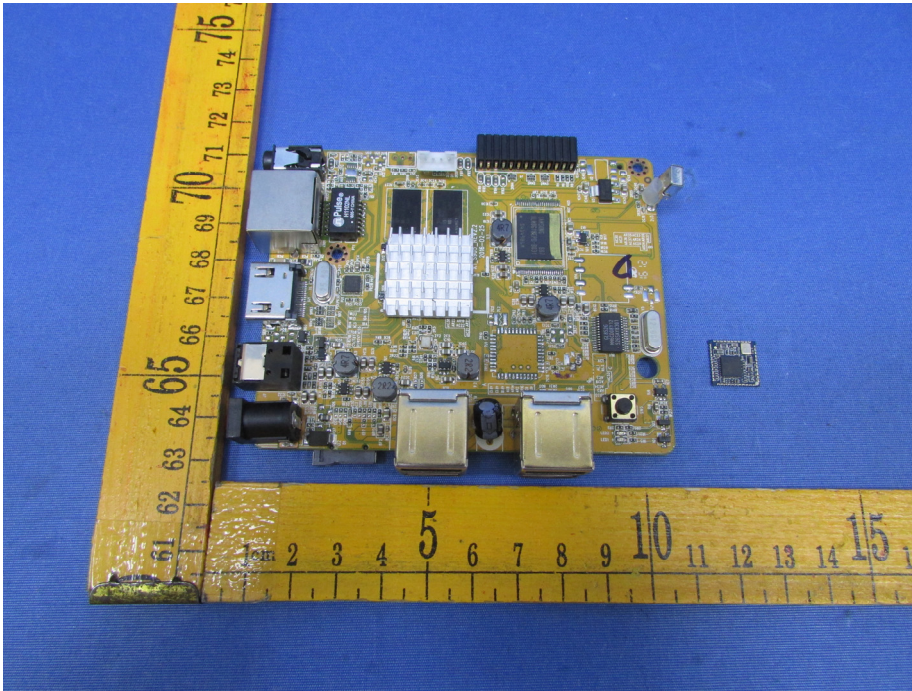

Reference No.: WTS16S0549404E

Model K1 PLUS DVB - Internal Photos

Model: K1 PLUS DVB

Reference No.: WTS16S0549404E

Reference No.: WTS16S0549404E

Reference No.: WTS16S0549404E

Reference No.: WTS16S0549404E