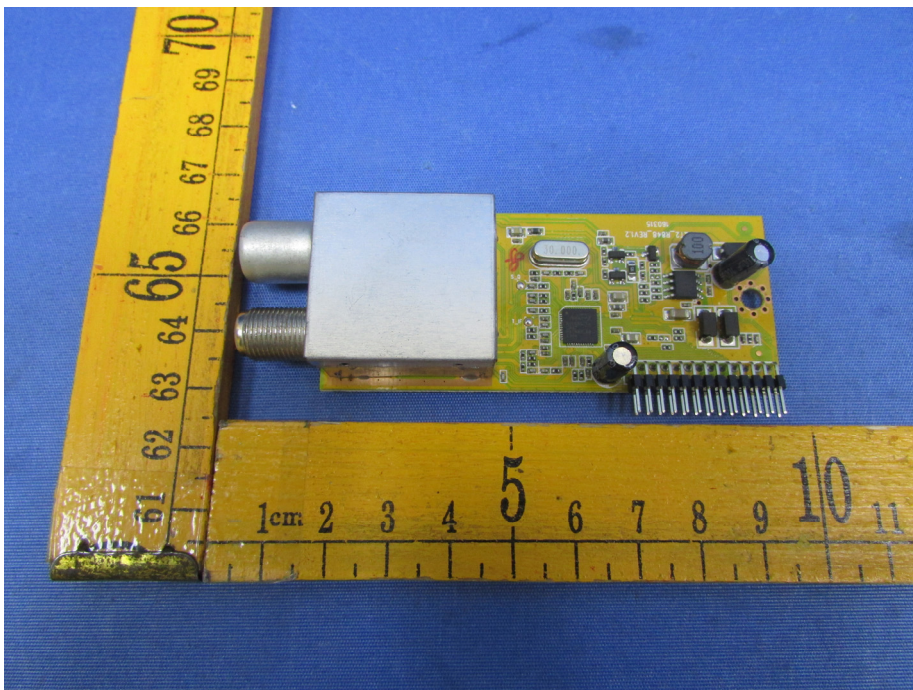

Reference No.: WTS16S0549404E

Model K1 PLUS DVB - Internal Photos

Model: K1 PLUS DVB

Reference No.: WTS16S0549404E

Reference No.: WTS16S0549404E

Reference No.: WTS16S0549404E

Reference No.: WTS16S0549404E