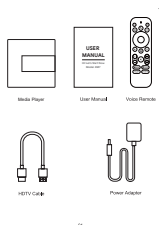

USER MANUAL

Hi! Let's Start Now
Model KM7

Accessories