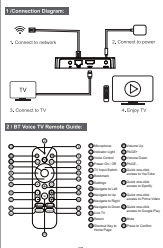

USER MANUAL

Hi! Let's Start Now
Model KM7

Accessories