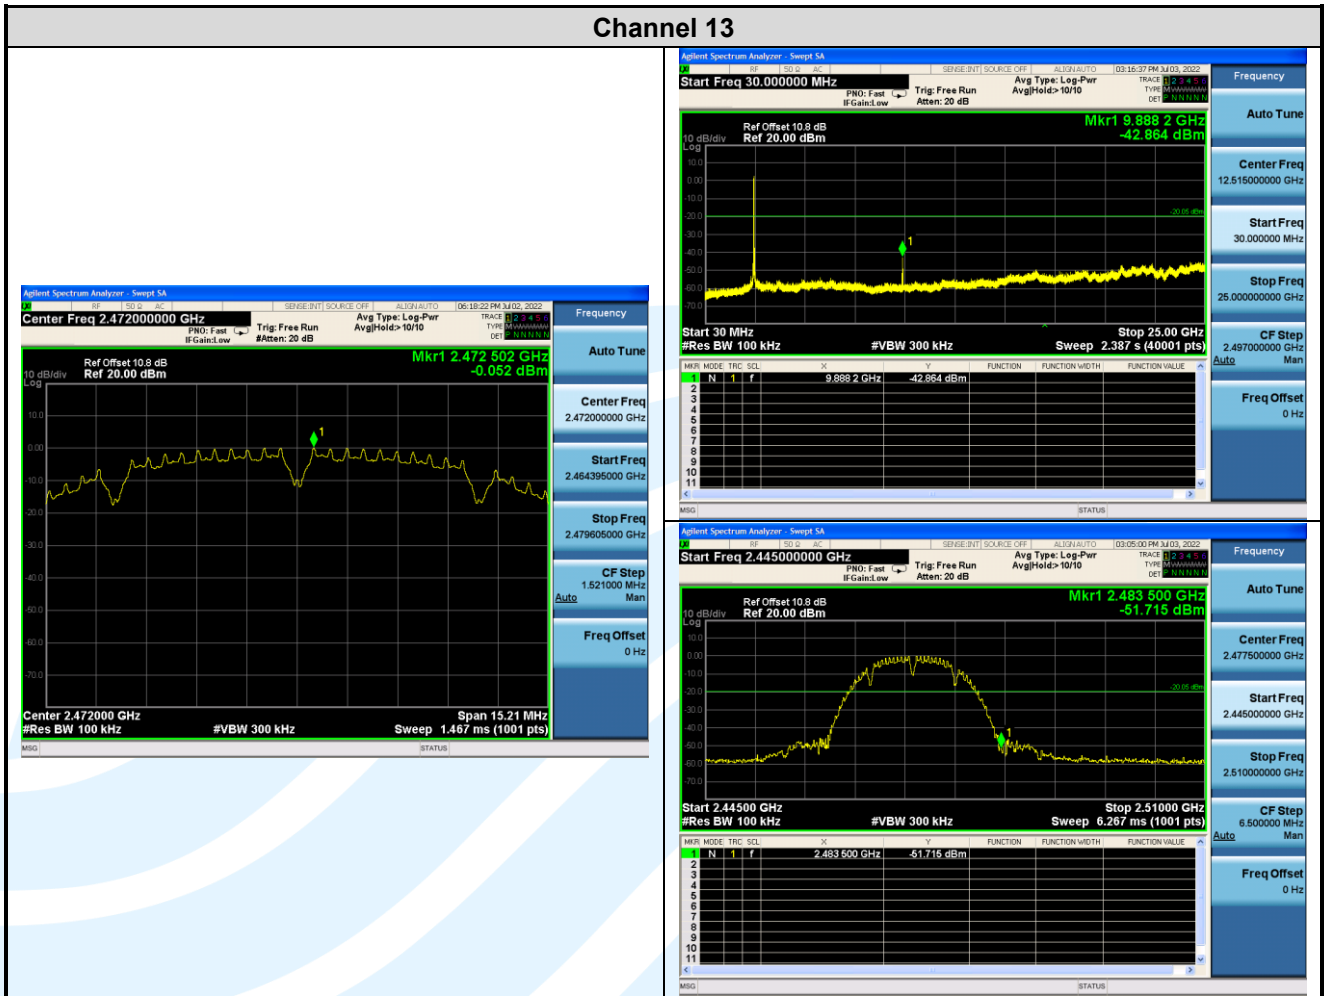

Shenzhen UnionTrust Quality and Technology Co., Ltd.

Address: Unit D/E of 9/F and 16/F, Block A, Building 6, Baoneng science and technology park, Longhua district, Shenzhen, China

Tel: +86-755-28230888

Fax: +86-755-28230886

E-mail: info@uttlab.com

<http://www.uttlab.com>

UTTR-RF-FCCPART15.247-V1.1