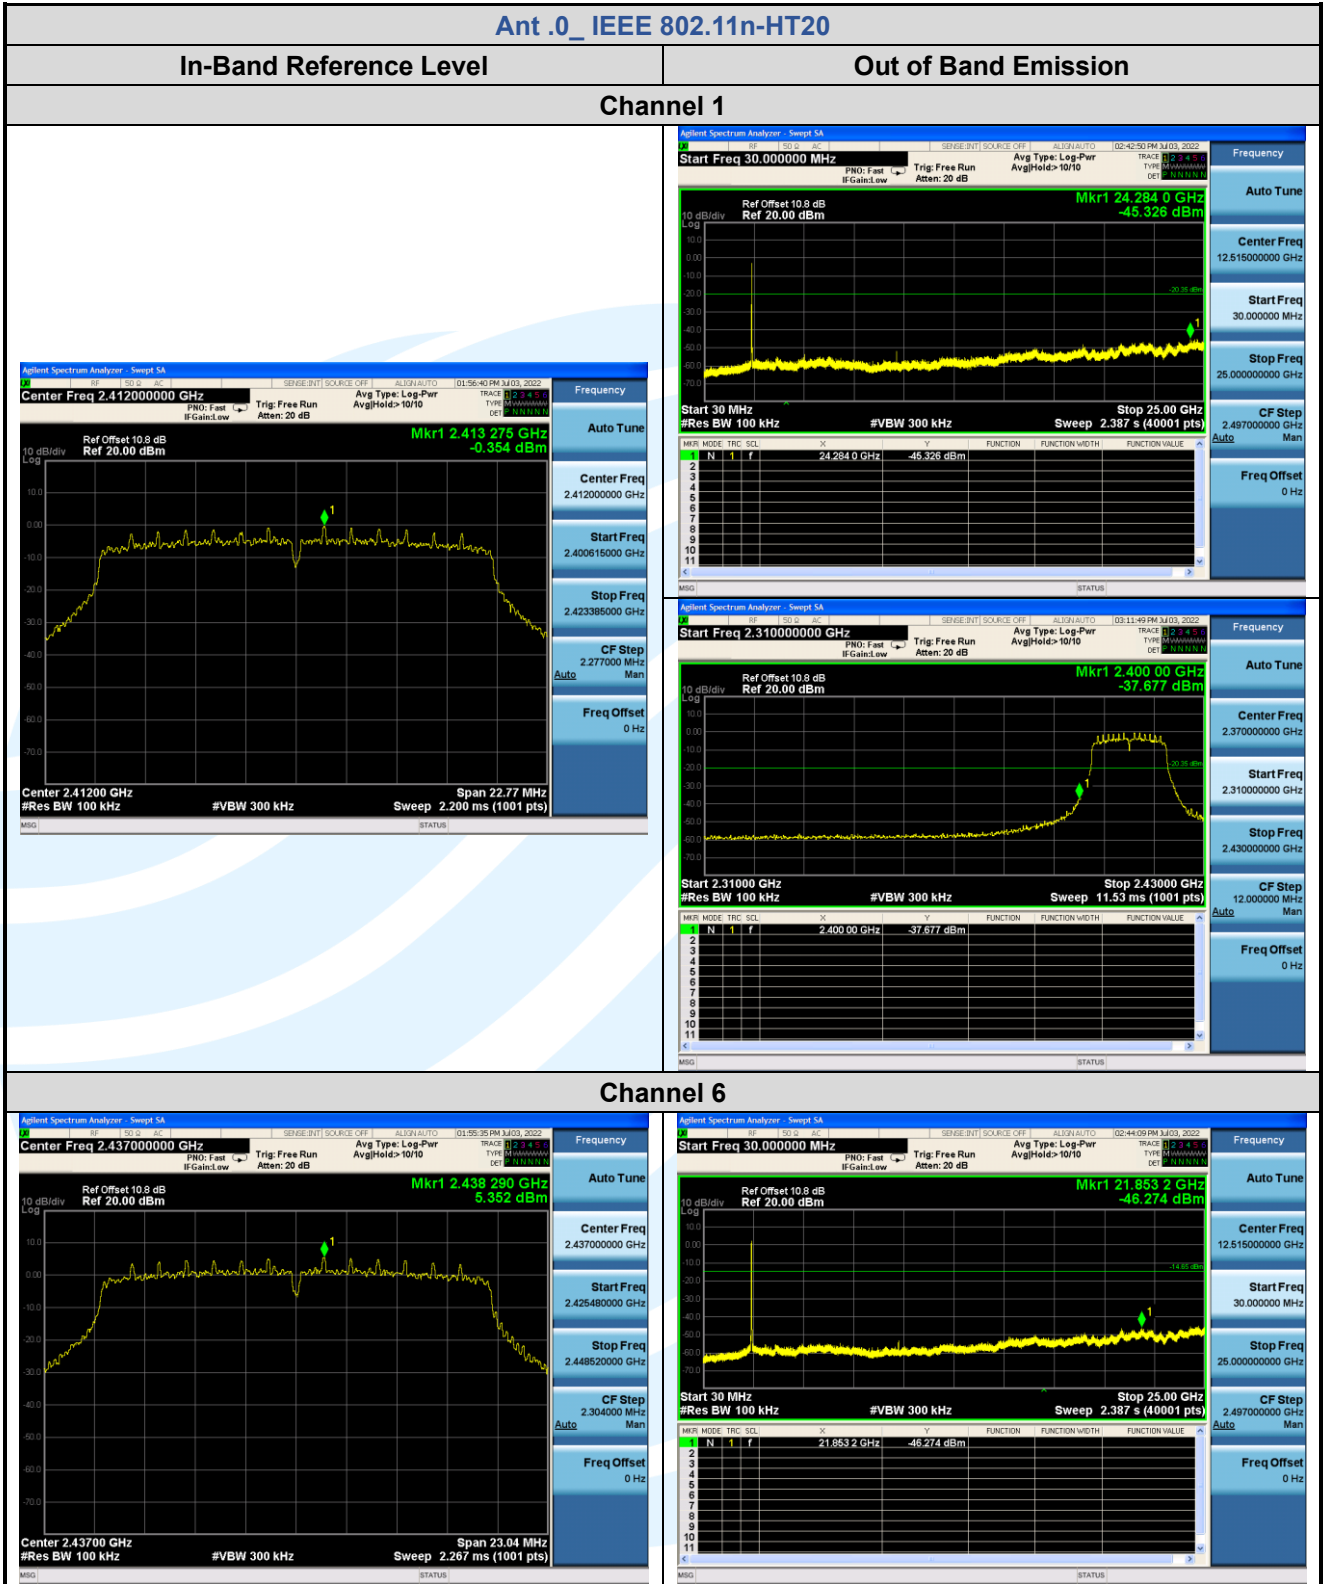

Shenzhen UnionTrust Quality and Technology Co., Ltd.

Address: Unit D/E of 9/F and 16/F, Block A, Building 6, Baoneng science and technology park, Longhua district, Shenzhen, China

Tel: +86-755-28230888

Fax: +86-755-28230886

E-mail: info@uttlab.com

<http://www.uttlab.com>

UTTR-RF-FCCPART15.247-V1.1