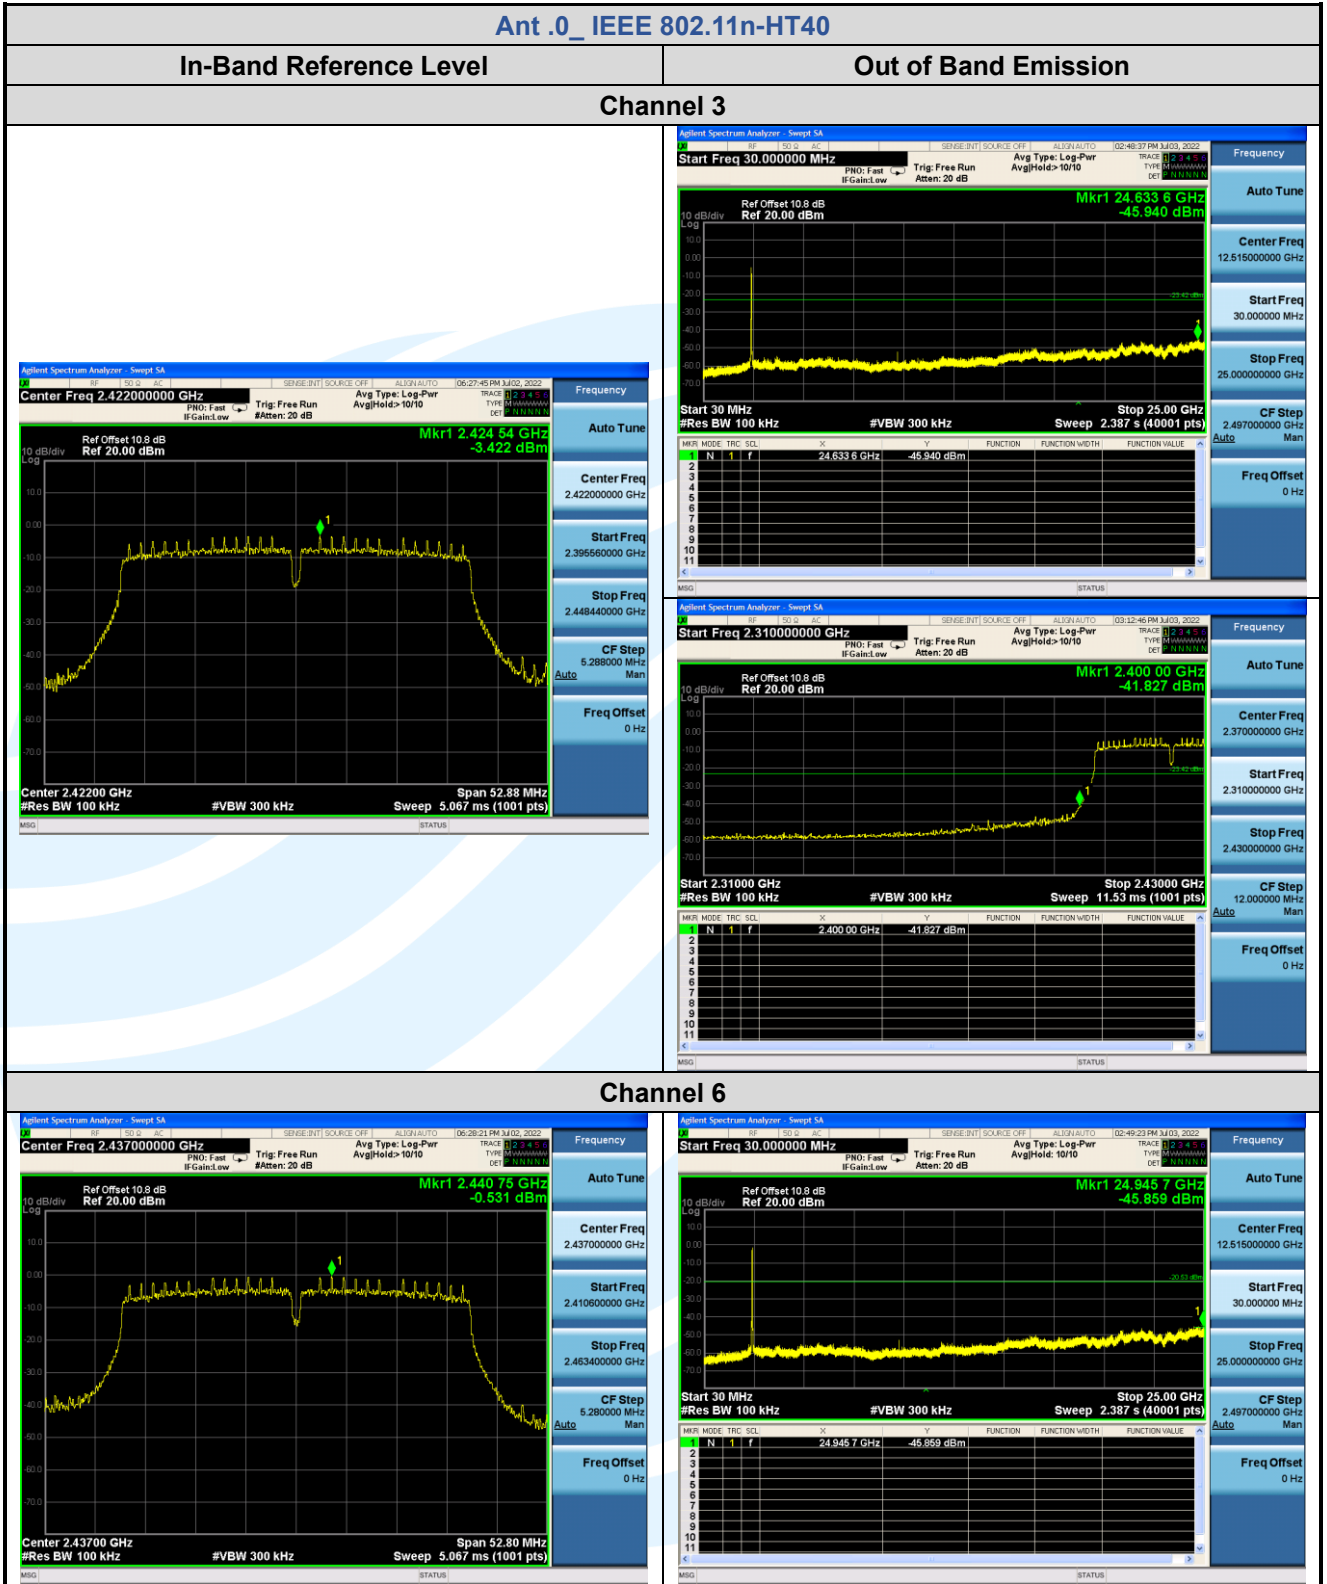

Shenzhen UnionTrust Quality and Technology Co., Ltd.

Address: Unit D/E of 9/F and 16/F, Block A, Building 6, Baoneng science and technology park, Longhua district, Shenzhen, China

Tel: +86-755-28230888

Fax: +86-755-28230886

E-mail: info@uttlab.com

<http://www.uttlab.com>

UTTR-RF-FCCPART15.247-V1.1