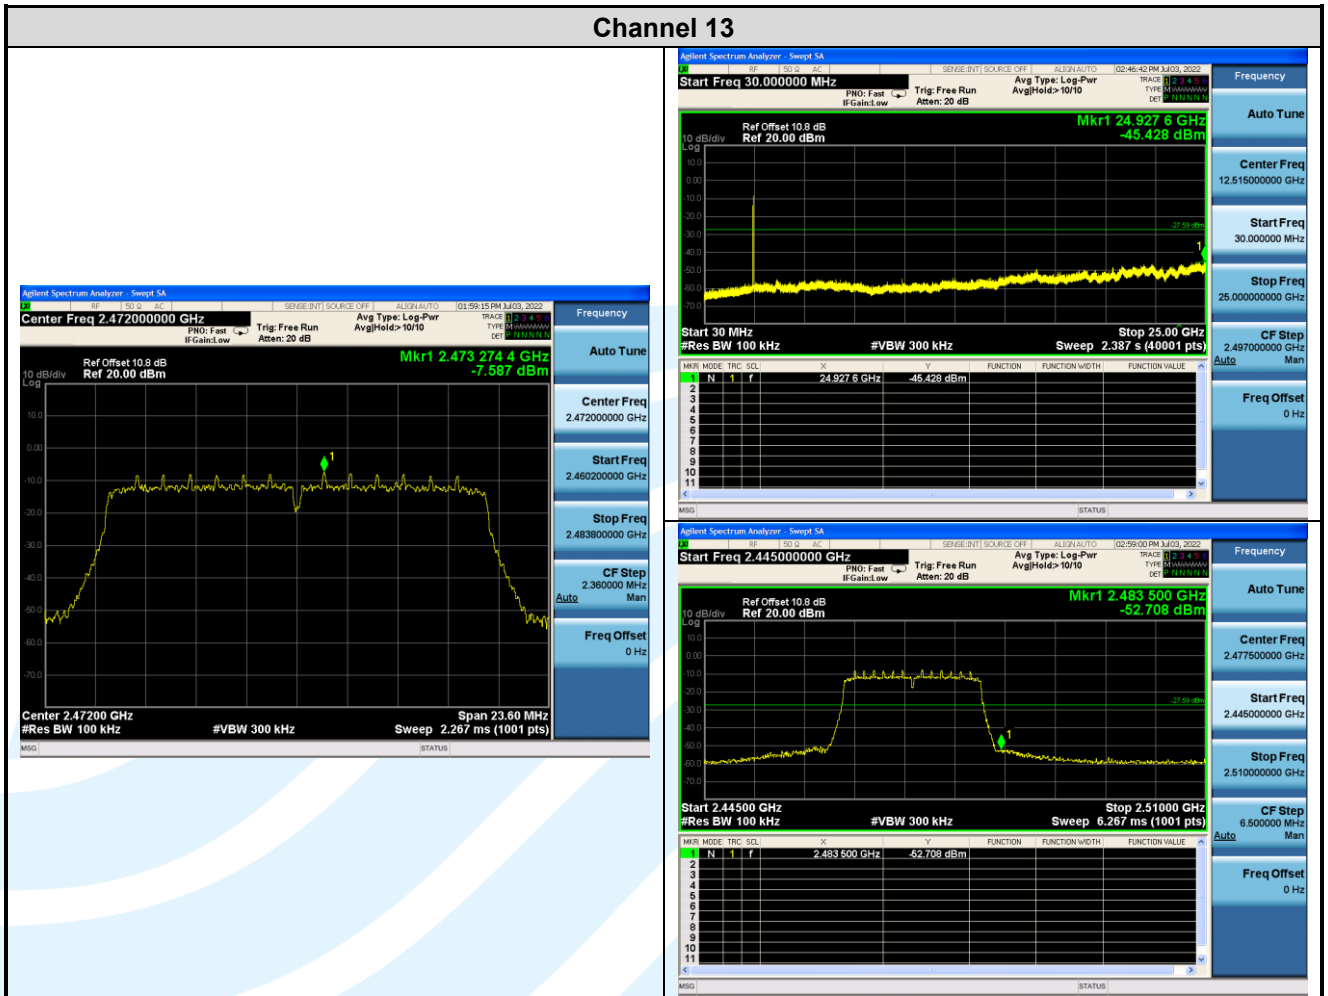

Shenzhen UnionTrust Quality and Technology Co., Ltd.

Address: Unit D/E of 9/F and 16/F, Block A, Building 6, Baoneng science and technology park, Longhua district, Shenzhen, China

Tel: +86-755-28230888

Fax: +86-755-28230886

E-mail: info@uttlab.com

<http://www.uttlab.com>

UTTR-RF-FCCPART15.247-V1.1