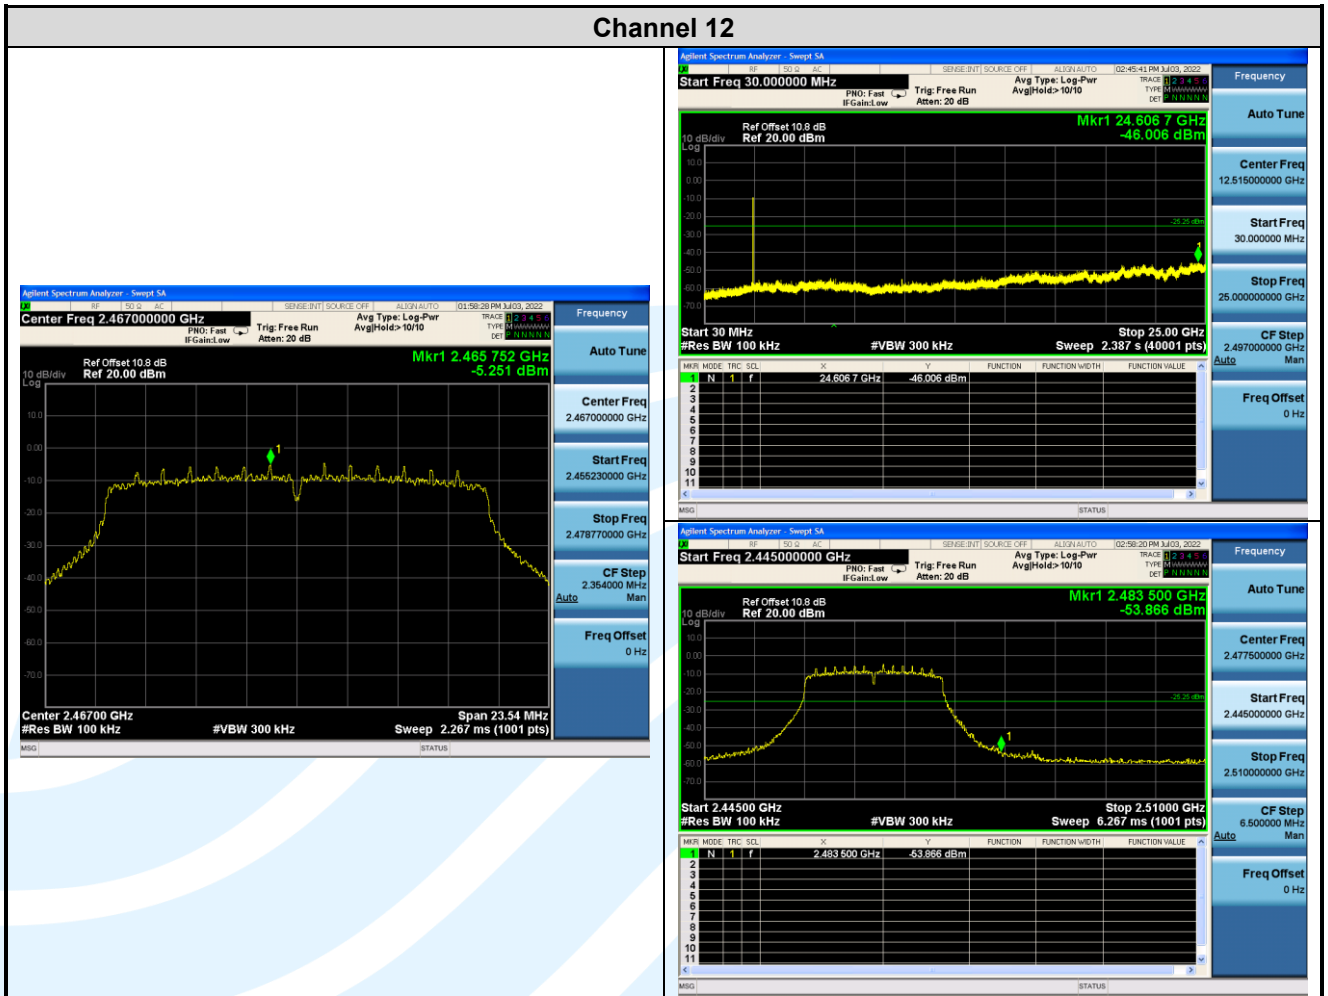

Shenzhen UnionTrust Quality and Technology Co., Ltd.

Address: Unit D/E of 9/F and 16/F, Block A, Building 6, Baoneng science and technology park, Longhua district, Shenzhen, China

Tel: +86-755-28230888

Fax: +86-755-28230886

E-mail: info@uttlab.com

<http://www.uttlab.com>

UTTR-RF-FCCPART15.247-V1.1