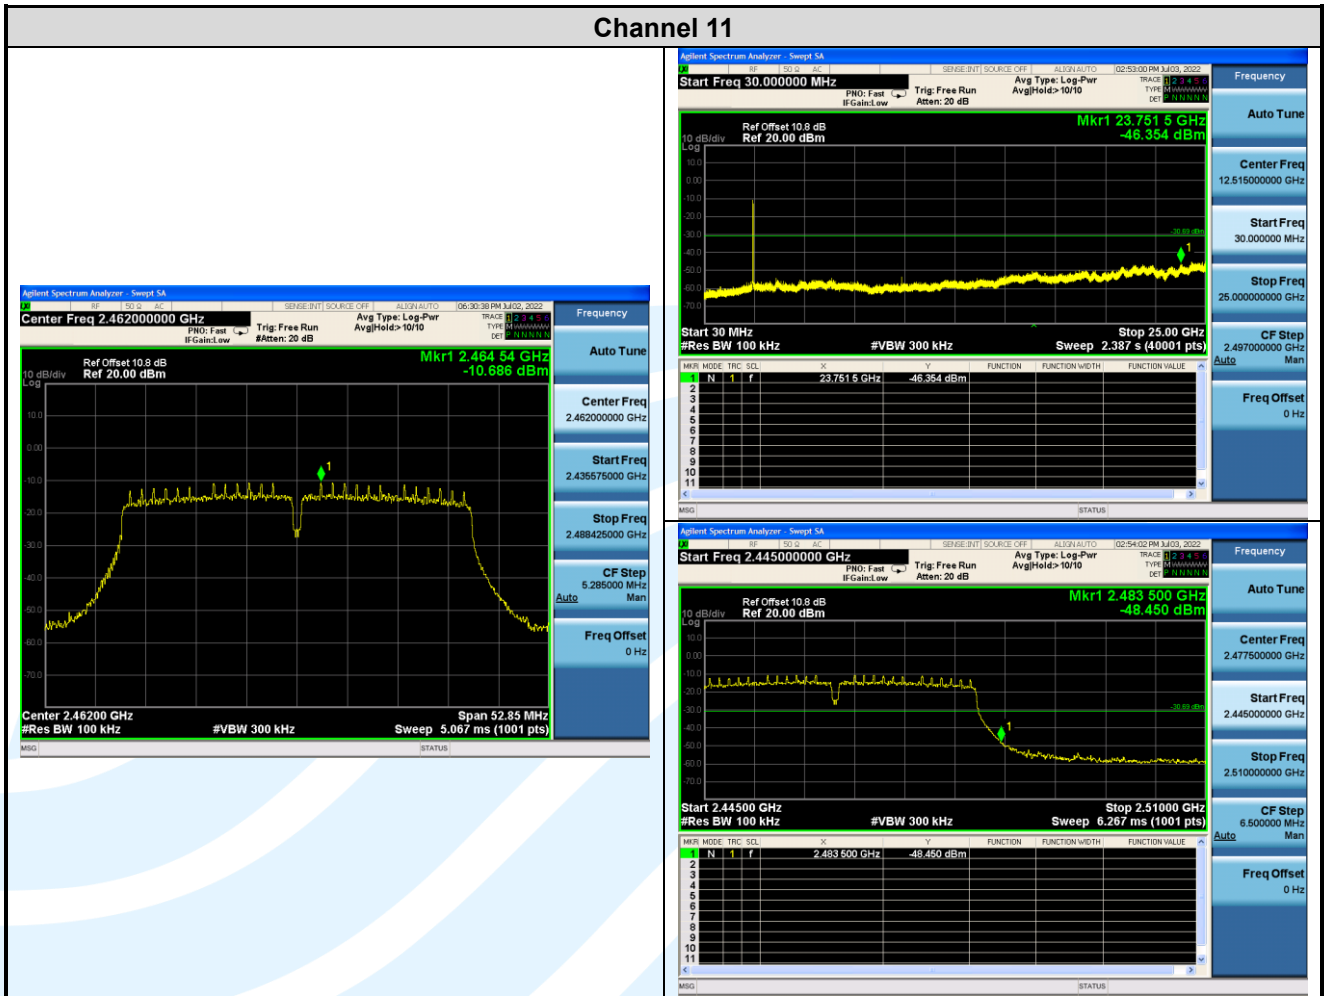

Shenzhen UnionTrust Quality and Technology Co., Ltd.

Address: Unit D/E of 9/F and 16/F, Block A, Building 6, Baoneng science and technology park, Longhua district, Shenzhen, China

Tel: +86-755-28230888

Fax: +86-755-28230886

E-mail: info@uttlab.com

<http://www.uttlab.com>

UTTR-RF-FCCPART15.247-V1.1