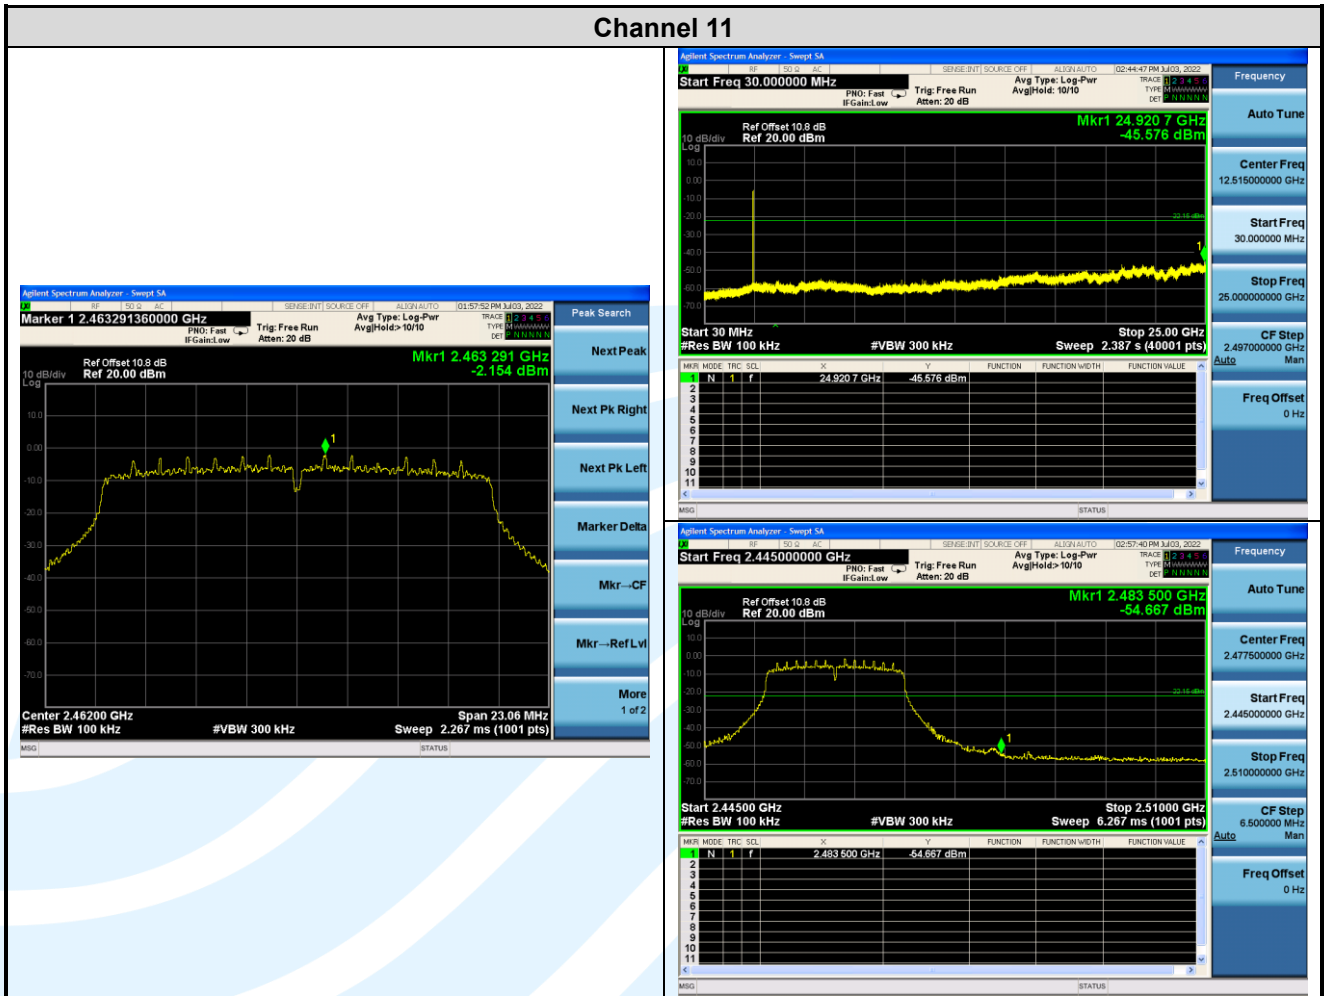

## Shenzhen UnionTrust Quality and Technology Co., Ltd.

Address: Unit D/E of 9/F and 16/F, Block A, Building 6, Baoneng science and technology park, Longhua district, Shenzhen, China

Tel: +86-755-28230888