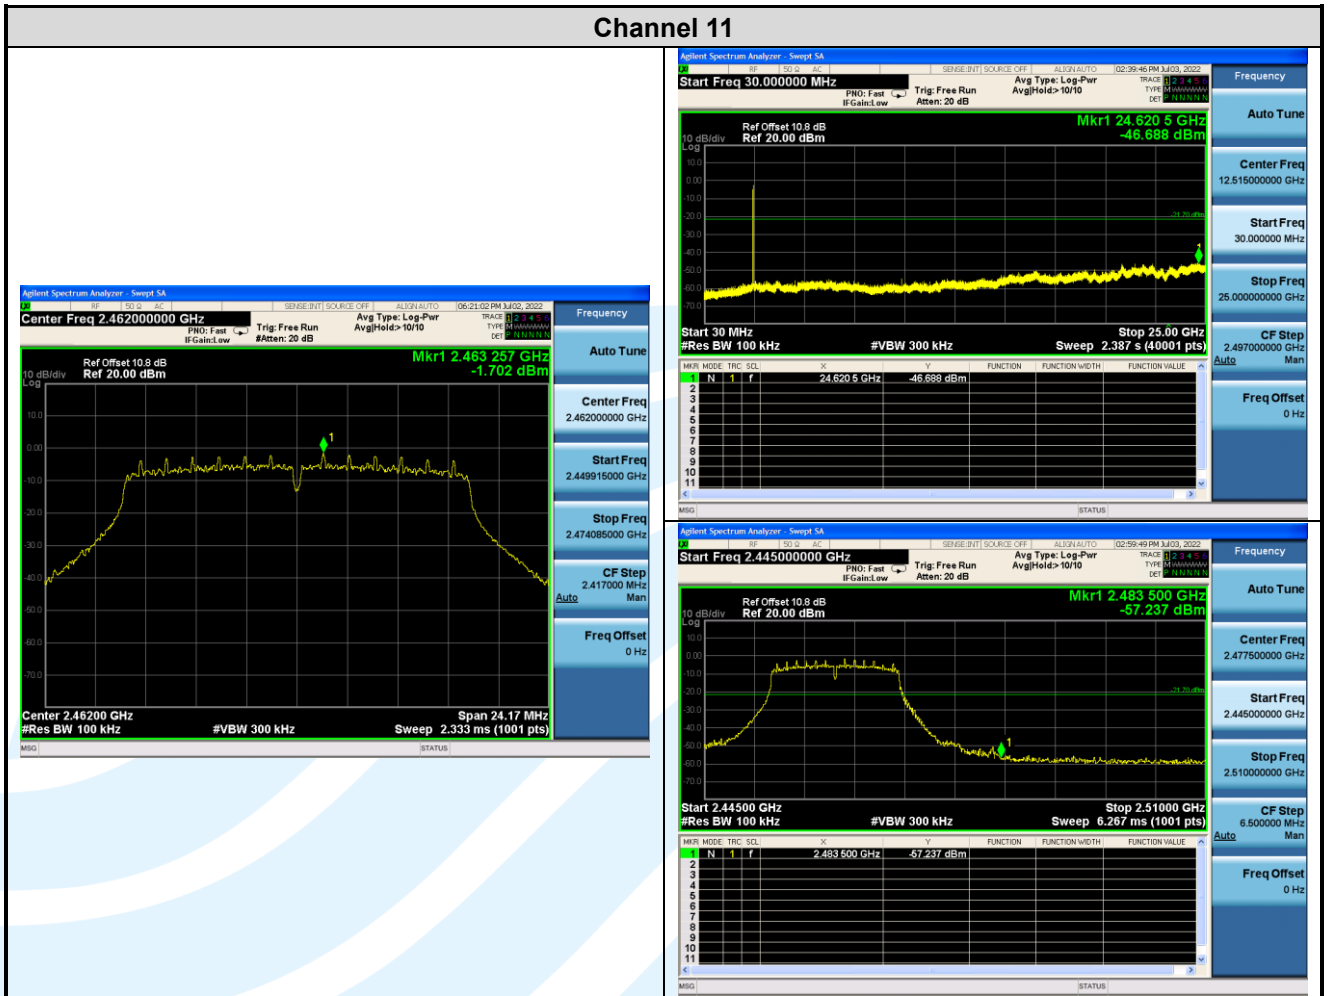

Shenzhen UnionTrust Quality and Technology Co., Ltd.

Address: Unit D/E of 9/F and 16/F, Block A, Building 6, Baoneng science and technology park, Longhua district, Shenzhen, China

Tel: +86-755-28230888

Fax: +86-755-28230886

E-mail: info@uttlab.com

<http://www.uttlab.com>

UTTR-RF-FCCPART15.247-V1.1