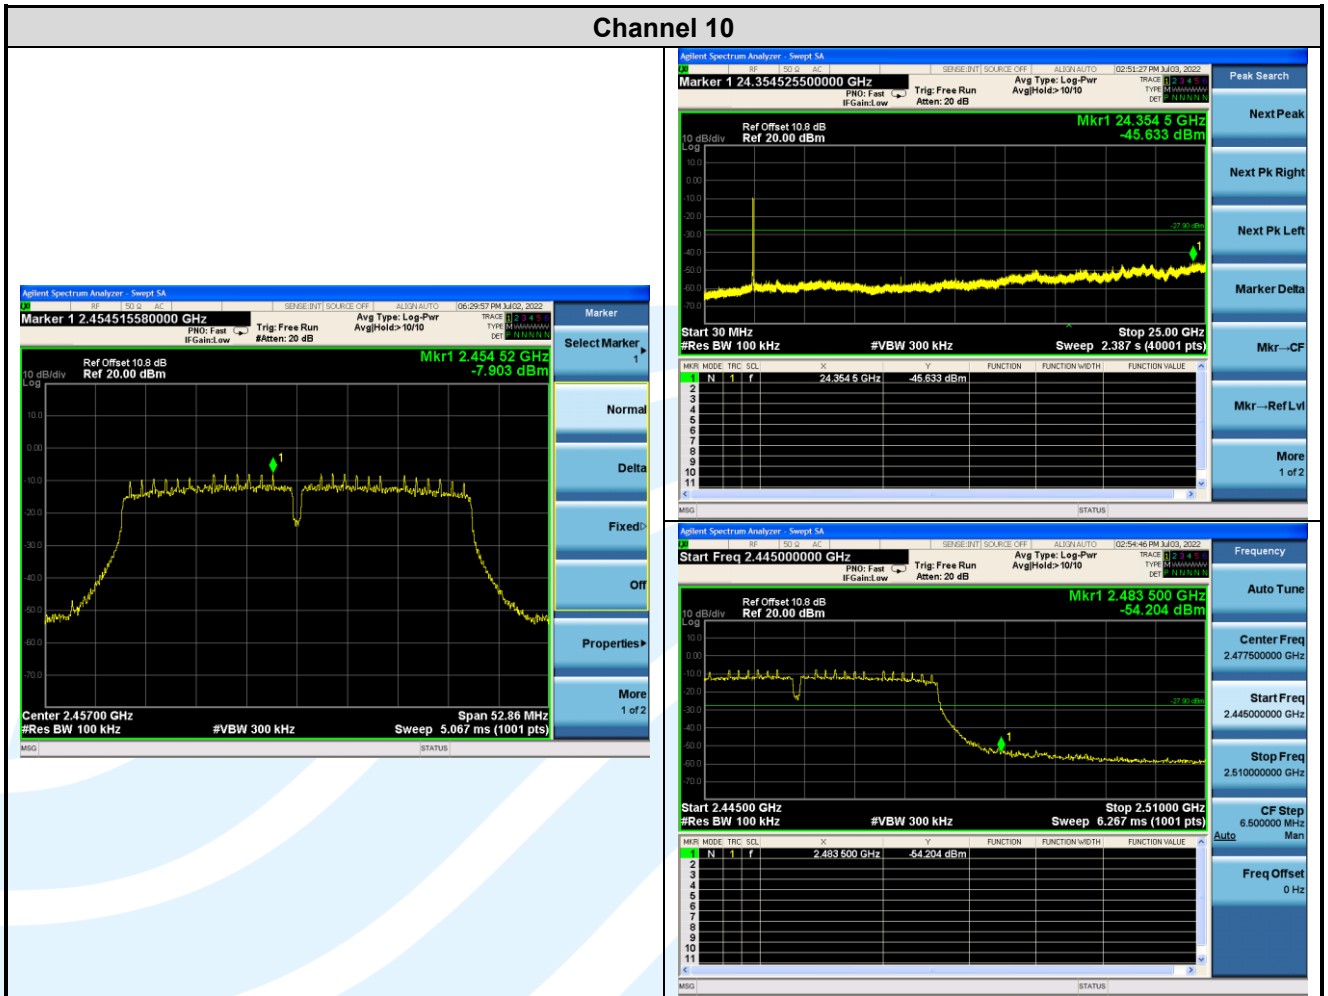

Shenzhen UnionTrust Quality and Technology Co., Ltd.

Address: Unit D/E of 9/F and 16/F, Block A, Building 6, Baoneng science and technology park, Longhua district, Shenzhen, China

Tel: +86-755-28230888

Fax: +86-755-28230886

E-mail: info@uttlab.com

<http://www.uttlab.com>

UTTR-RF-FCCPART15.247-V1.1