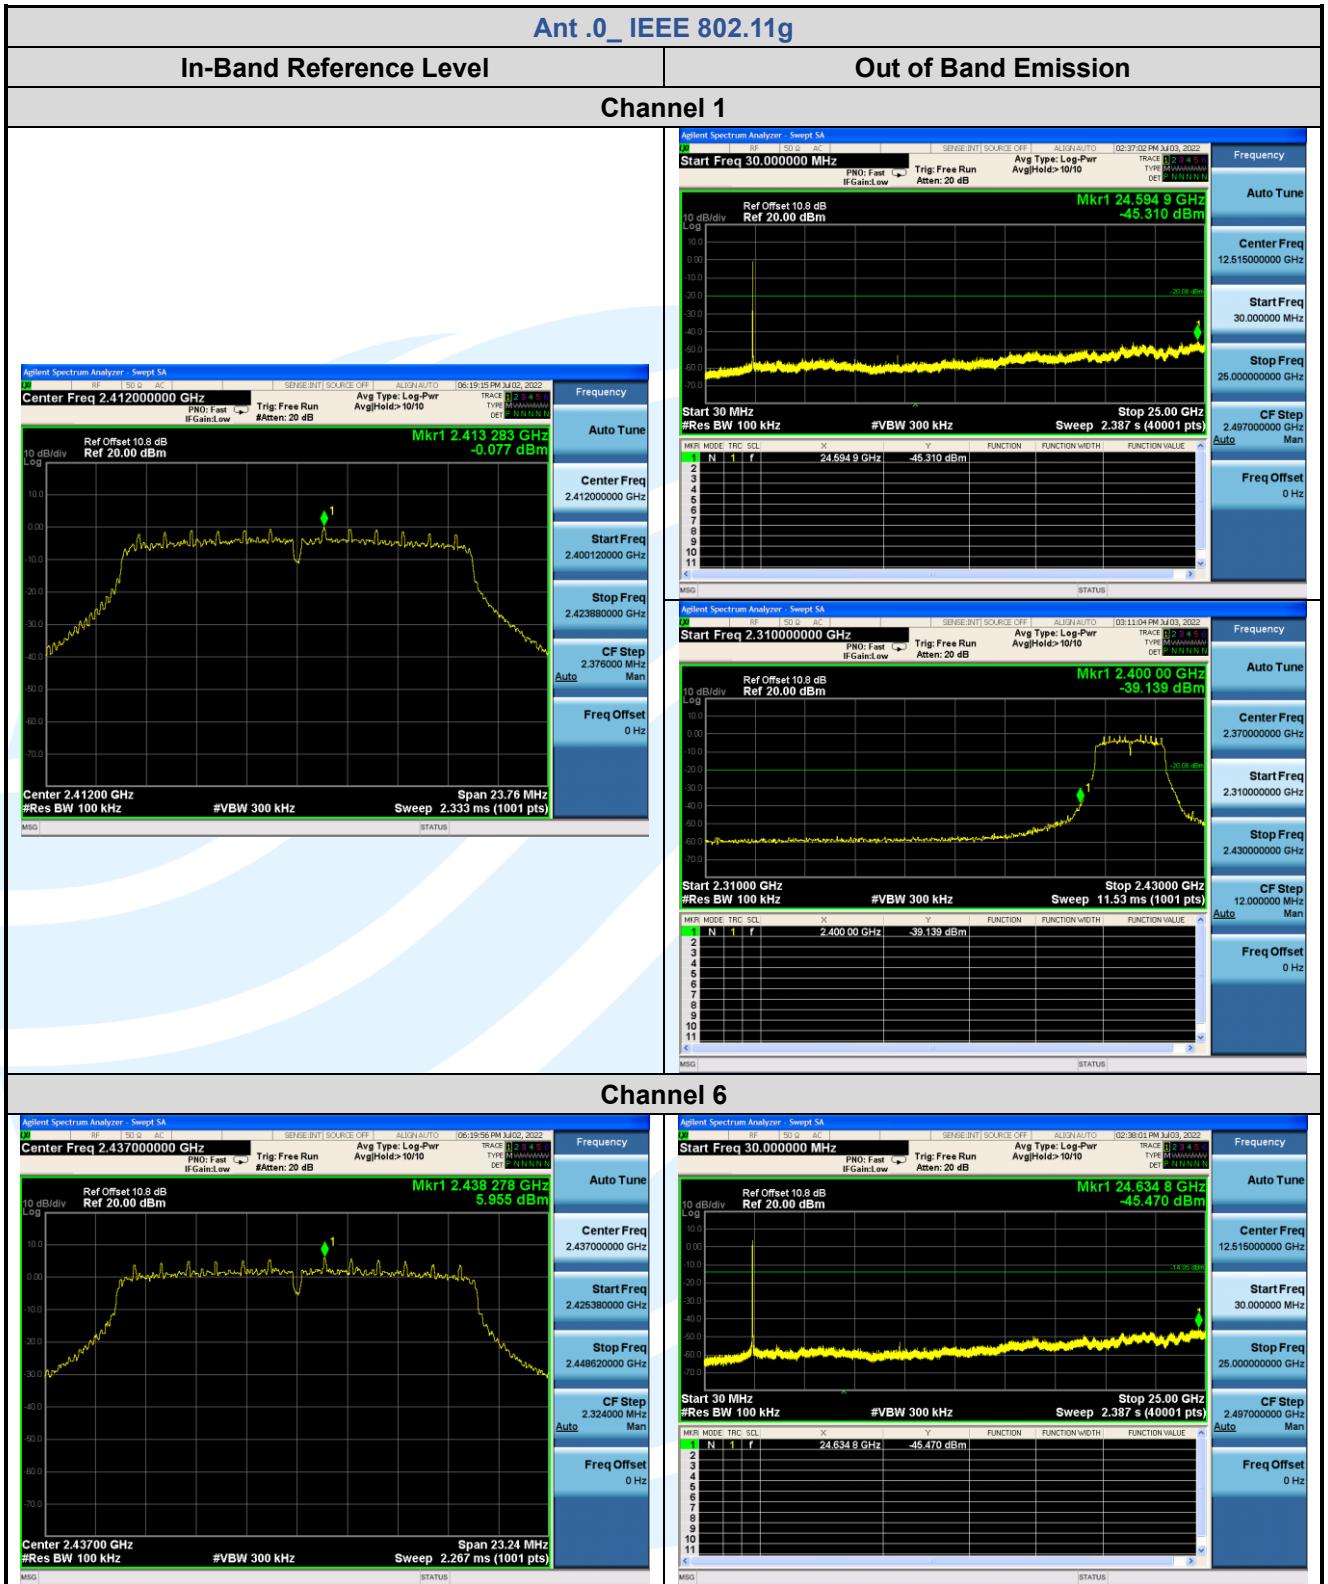

Shenzhen UnionTrust Quality and Technology Co., Ltd.

Address: Unit D/E of 9/F and 16/F, Block A, Building 6, Baoneng science and technology park, Longhua district, Shenzhen, China

Tel: +86-755-28230888

Fax: +86-755-28230886

E-mail: info@uttlab.com

<http://www.uttlab.com>

UTTR-RF-FCCPART15.247-V1.1