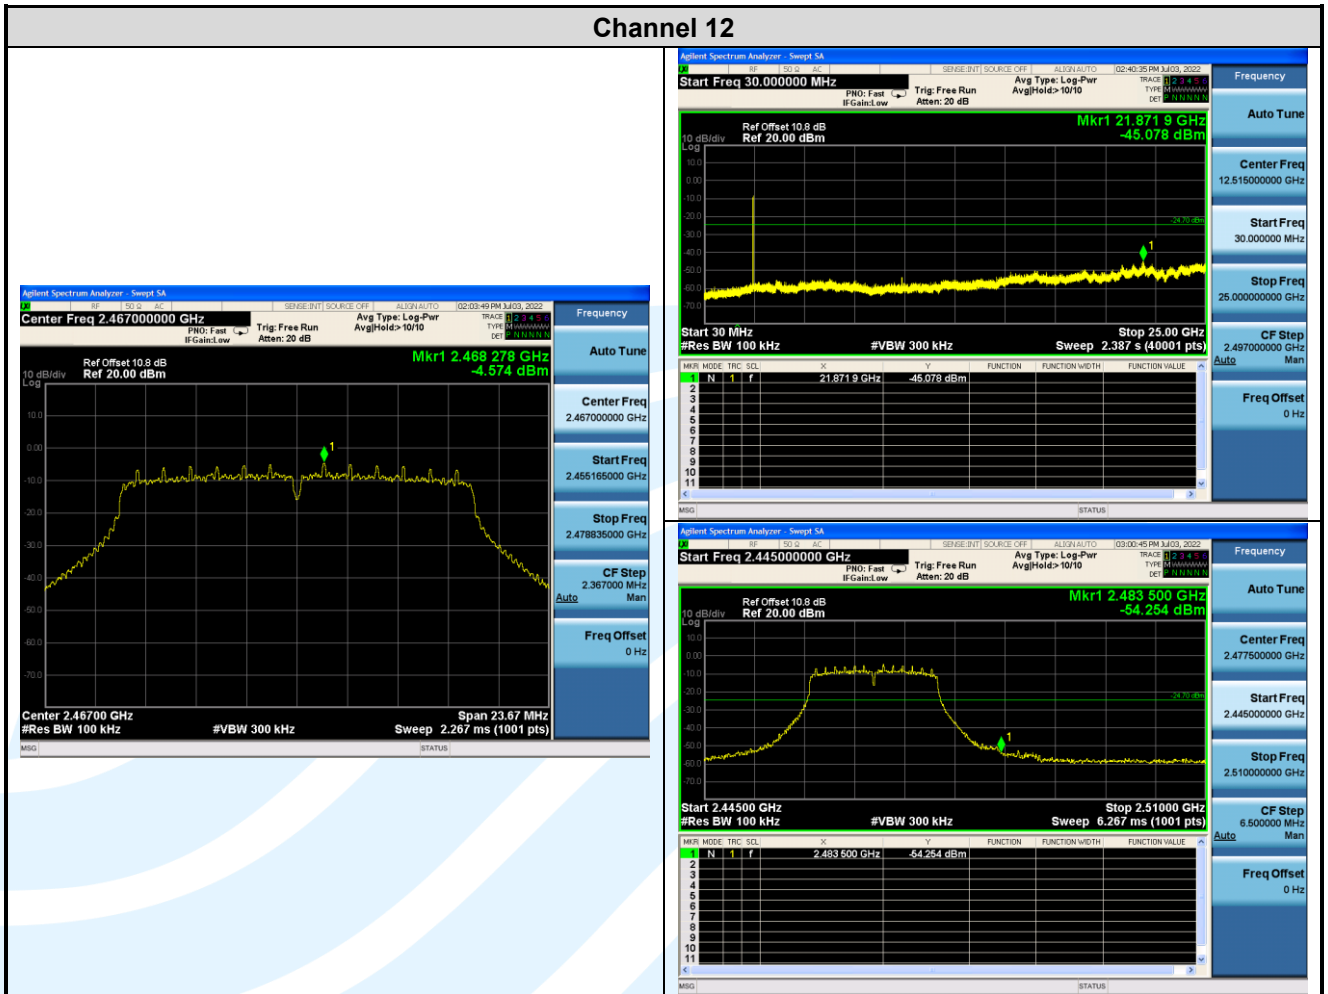

Shenzhen UnionTrust Quality and Technology Co., Ltd.

Address: Unit D/E of 9/F and 16/F, Block A, Building 6, Baoneng science and technology park, Longhua district, Shenzhen, China

Tel: +86-755-28230888

Fax: +86-755-28230886

E-mail: info@uttlab.com

<http://www.uttlab.com>

UTTR-RF-FCCPART15.247-V1.1