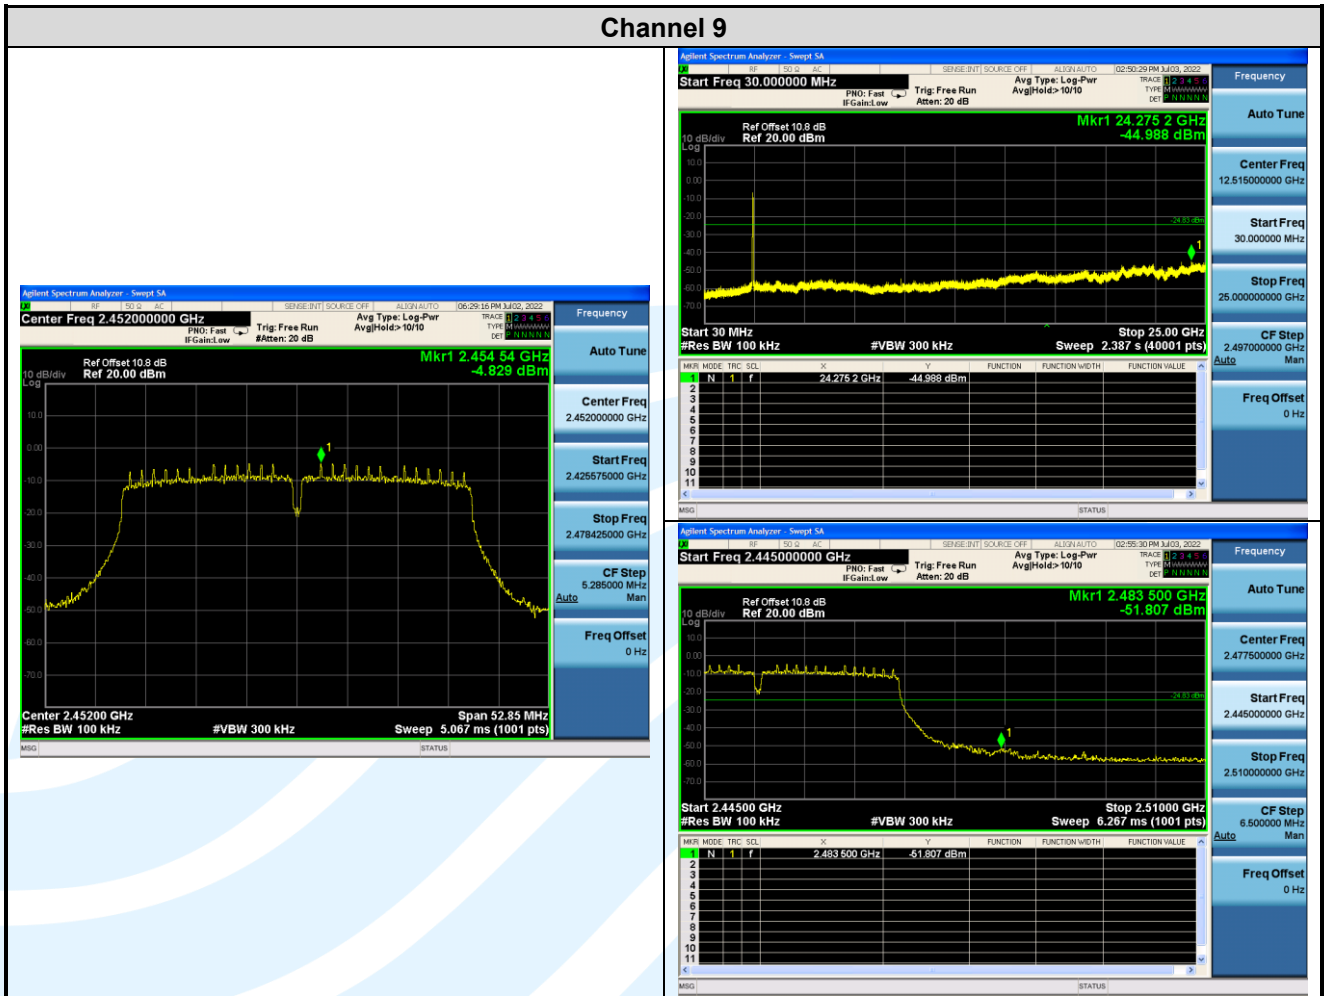

Shenzhen UnionTrust Quality and Technology Co., Ltd.

Address: Unit D/E of 9/F and 16/F, Block A, Building 6, Baoneng science and technology park, Longhua district, Shenzhen, China

Tel: +86-755-28230888

Fax: +86-755-28230886

E-mail: info@uttlab.com

<http://www.uttlab.com>

UTTR-RF-FCCPART15.247-V1.1