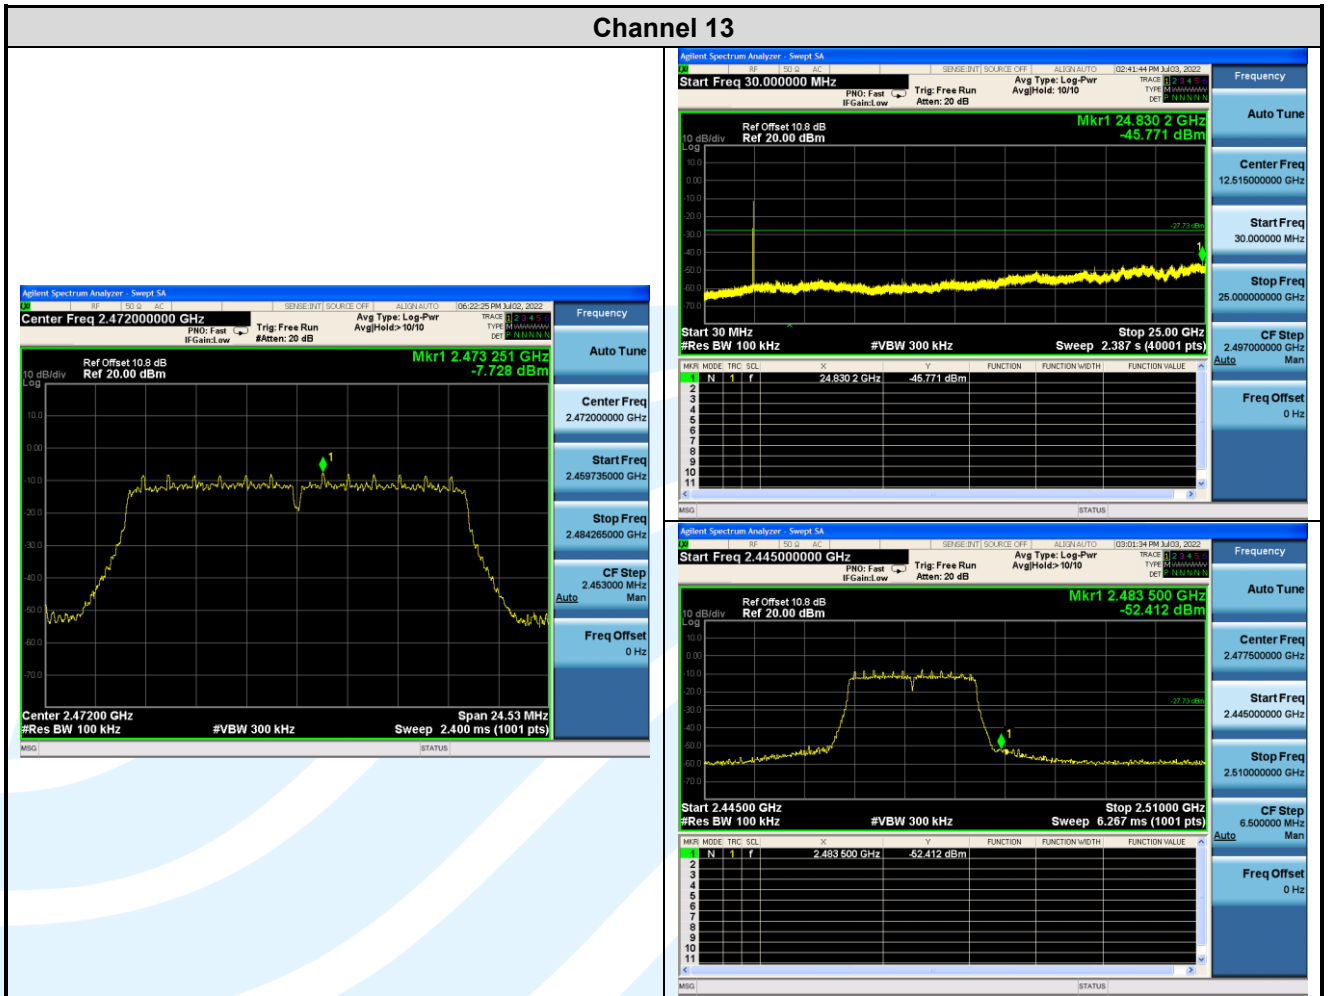

Shenzhen UnionTrust Quality and Technology Co., Ltd.

Address: Unit D/E of 9/F and 16/F, Block A, Building 6, Baoneng science and technology park, Longhua district, Shenzhen, China

Tel: +86-755-28230888

Fax: +86-755-28230886

E-mail: info@uttlab.com

<http://www.uttlab.com>

UTTR-RF-FCCPART15.247-V1.1