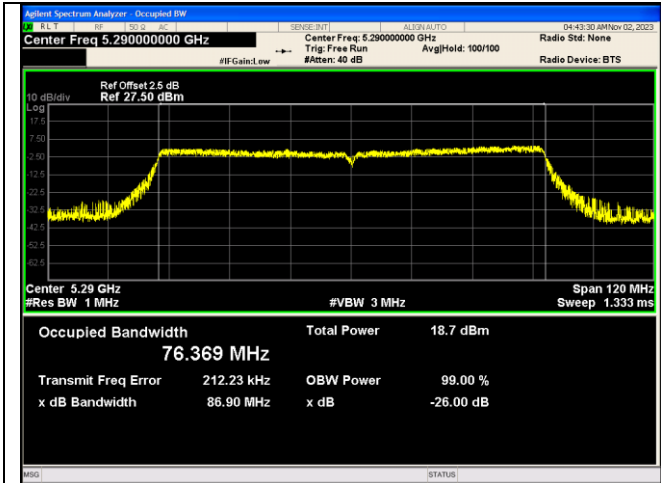

IEEE 802.11ac Channel 42_80MHz_Antenna 0

IEEE 802.11ac Channel 58 80MHz Antenna 0