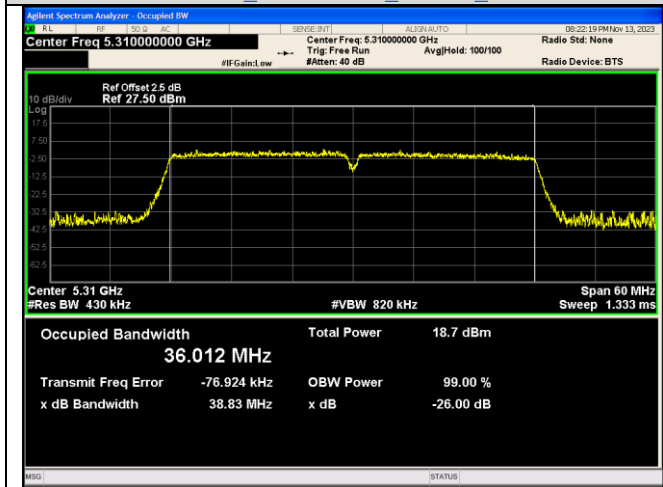

IEEE 802.11ac Channel 54 40MHz Antenna 0

IEEE 802.11ac Channel 62 40MHz Antenna 0