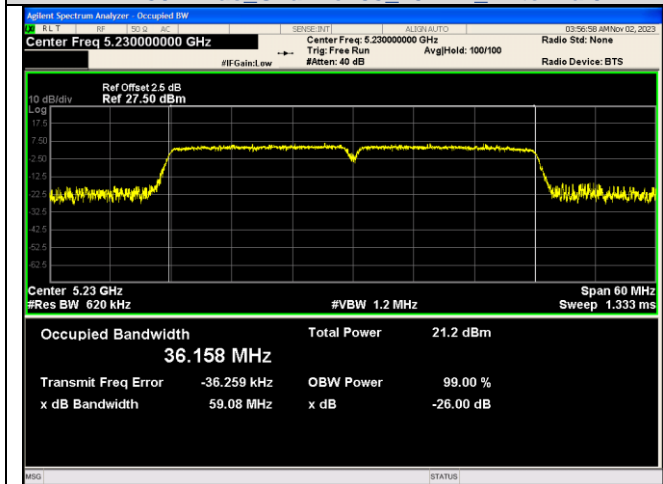

IEEE 802.11ac Channel 38 40MHz Antenna 0

IEEE 802.11ac Channel 46 40MHz Antenna 0