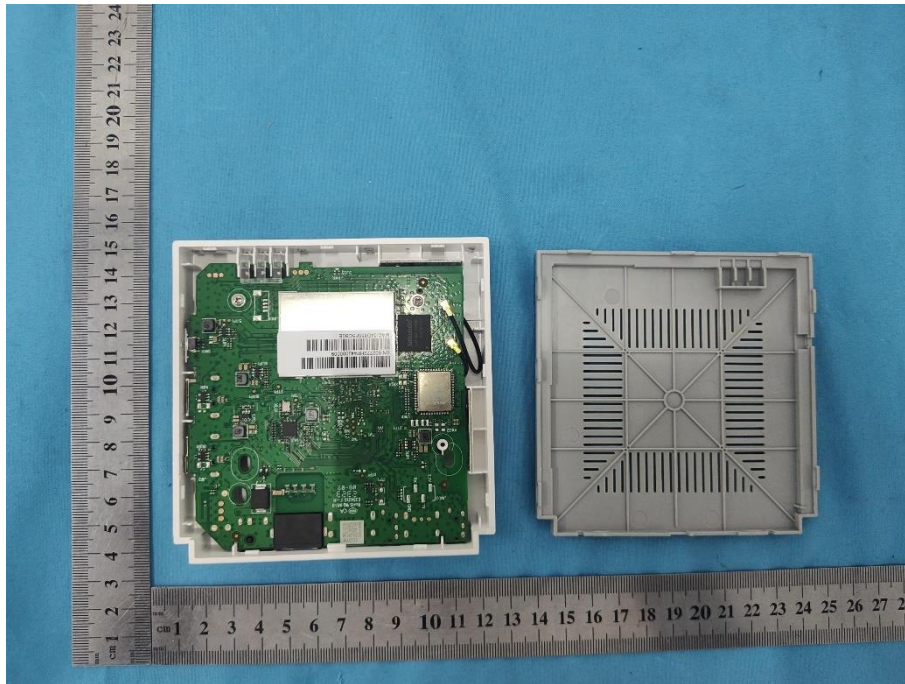

CTC Laboratories, Inc.

1-2/F., Building 2, Jiaquan Building, Guanlan High-Tech Park, Shenzhen, Guangdong, China
Tel: +86-755- 27521059 Fax: +86-755- 27521011 Http://www.sz-ctc.org.cn

Internal Photographs