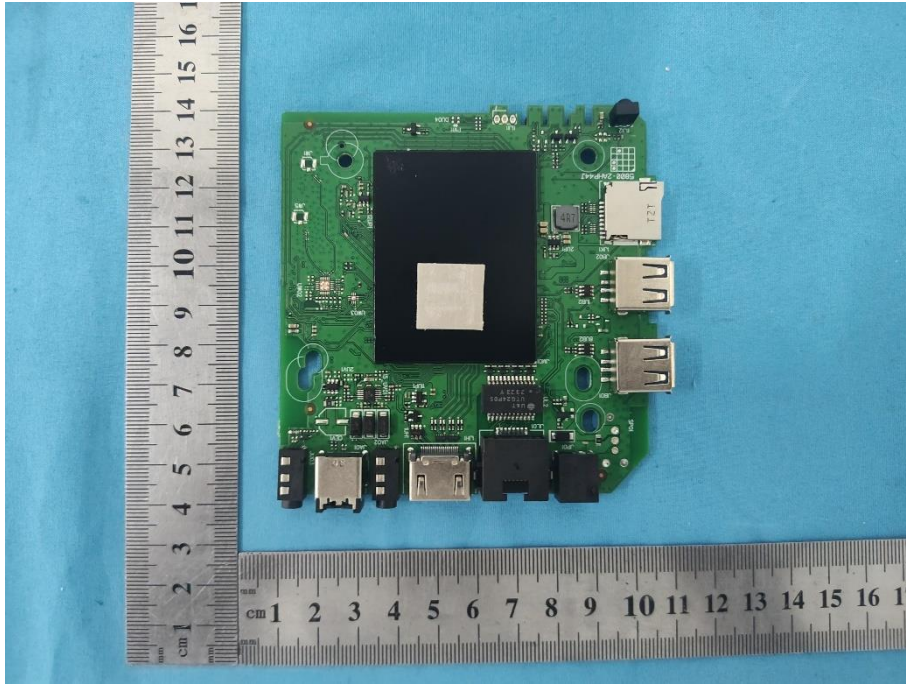

CTC Laboratories, Inc.

1-2/F., Building 2, Jiaquan Building, Guanlan High-Tech Park, Shenzhen, Guangdong, China
Tel: +86-755- 27521059 Fax: +86-755- 27521011 Http://www.sz-ctc.org.cn

Internal Photographs