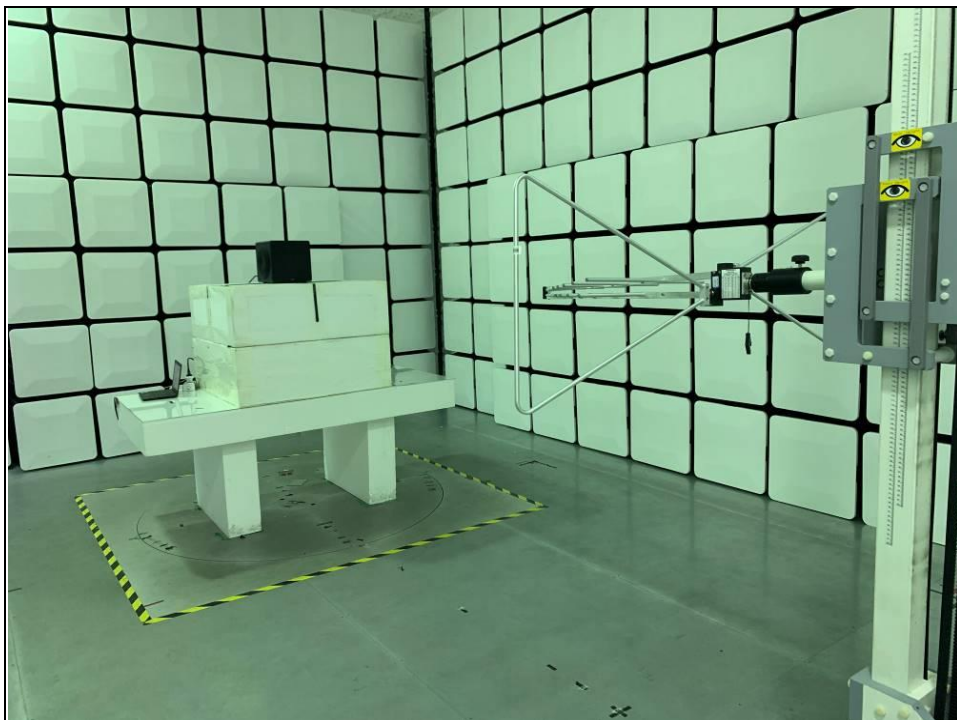

Set-up for conducted emission test

Set-up for radiated emission test

Frequency Range: 30MHz~1GHz

Frequency Range: Above 1GHz