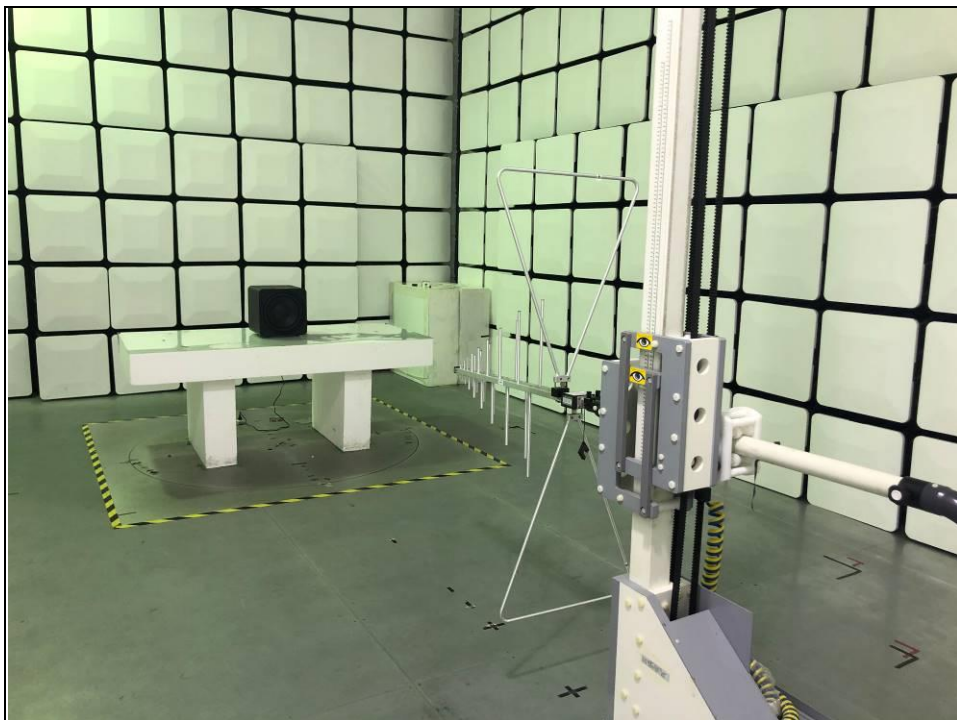

Set-up for conducted emission test

Set-up for radiated emission test

Frequency Range: 30MHz~1GHz

Frequency Range: Above 1GHz