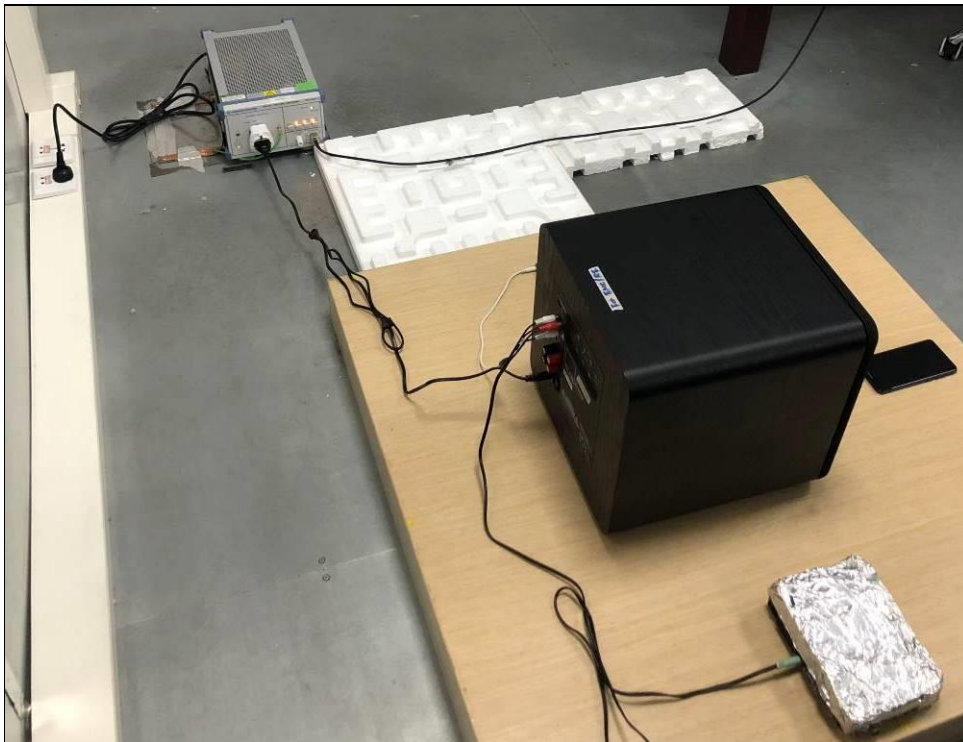

Set-up for conducted emission test

Set-up for radiated emission test

Frequency Range: 30MHz~1GHz

Frequency Range: Above 1GHz