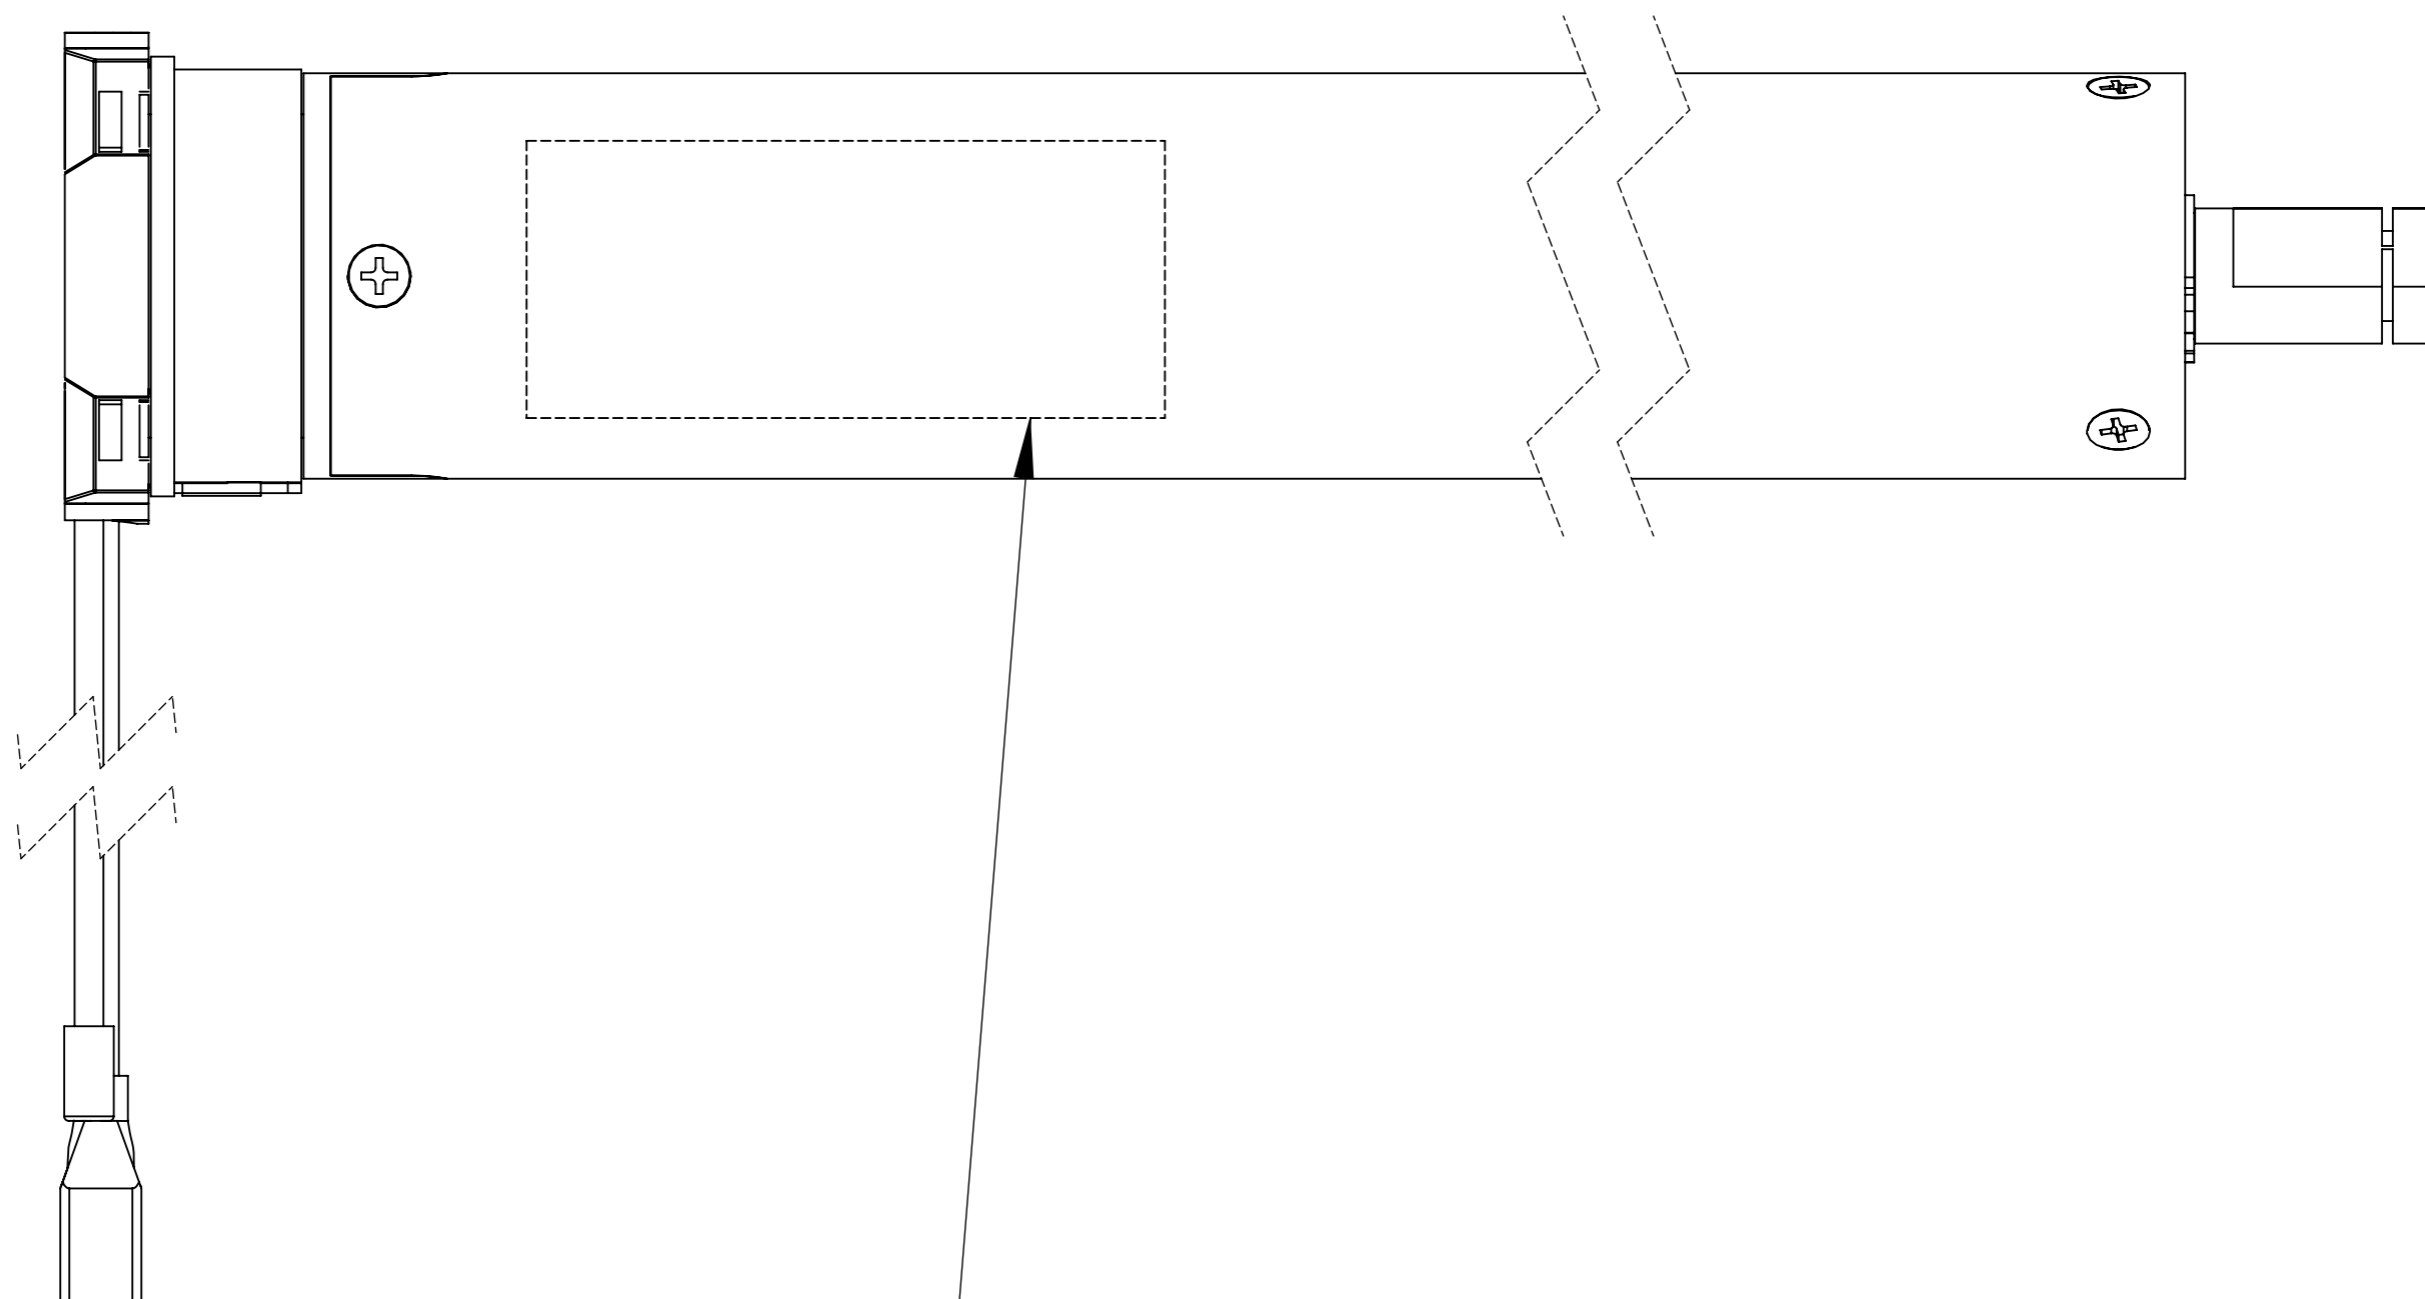

MT01-1345-069001

AUTOMATE | LI-ION Q3.0Nm ARC Motor [Ø45/5V/20rpm]

Label Location