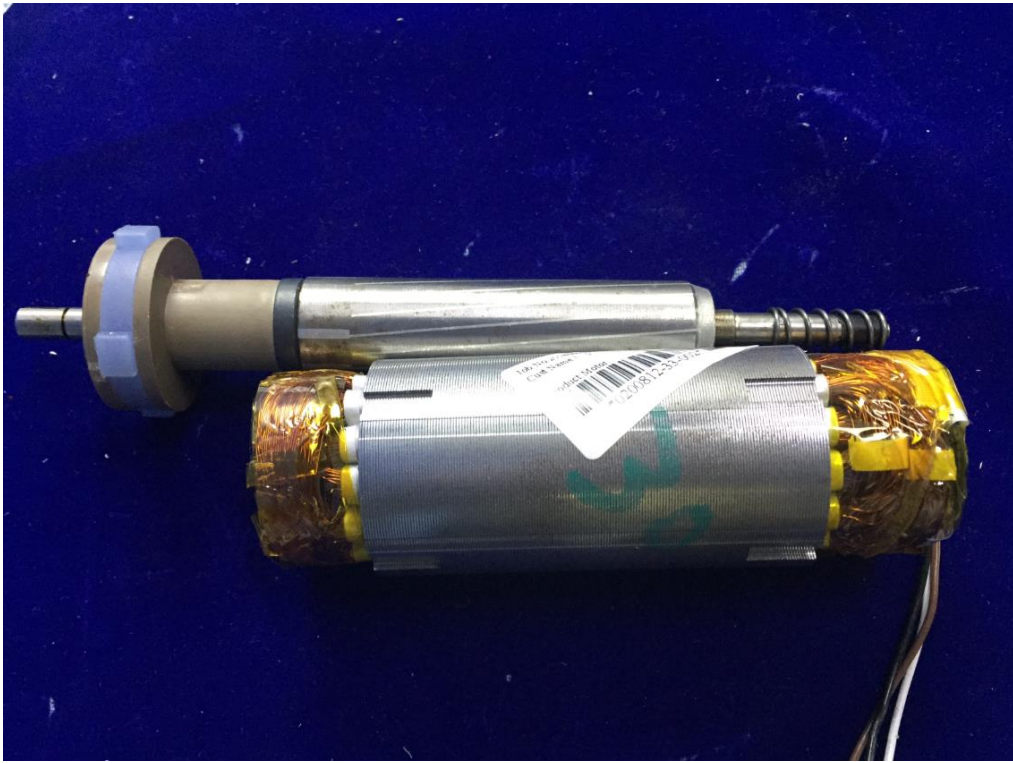

Internal Picture

FCC ID:2AGGZMT011145017

IC: 21769-MT011145017