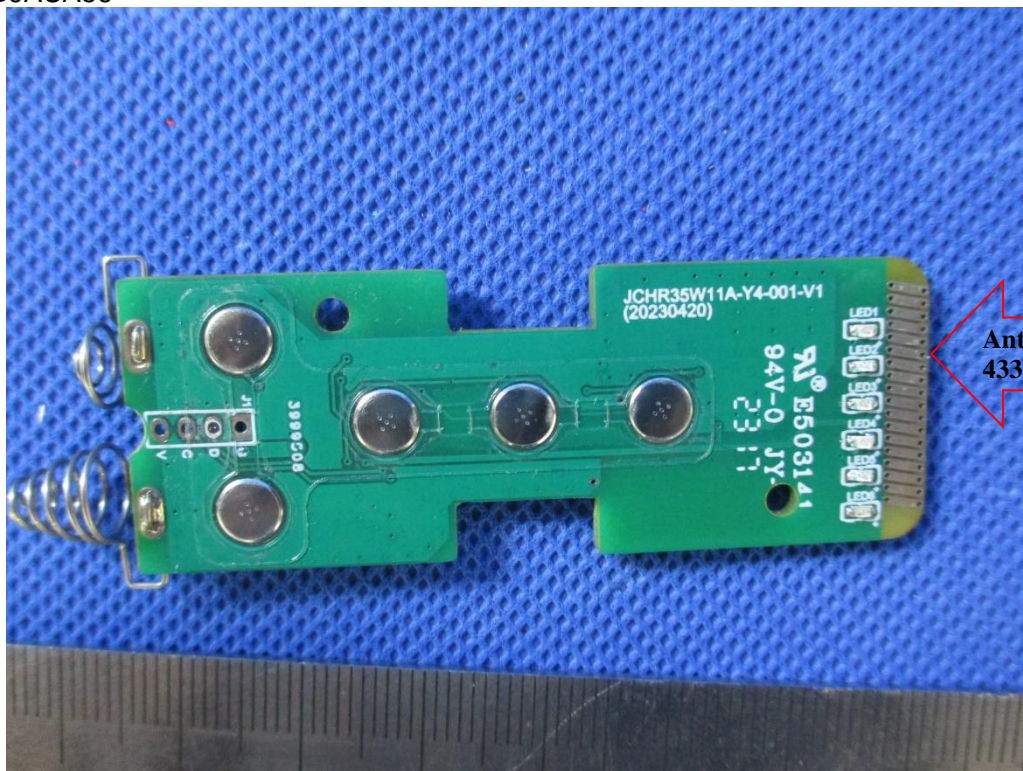

China

Internal Photos Documentation

Applicant: Rollease Acmeda Inc
Product: 5CH Remote Control
FCC ID: 2AGGZ003B9ACA56
IC:21769-003B9ACA56

Page 1 of 4

China

Internal Photos Documentation

Applicant: Rollease Acmeda Inc
Product: 5CH Remote Control
FCC ID: 2AGGZ003B9ACA56
IC:21769-003B9ACA56

Page 2 of 4

China

Internal Photos Documentation

Applicant: Rollease Acmeda Inc
Product: 5CH Remote Control
FCC ID: 2AGGZ003B9ACA56
IC:21769-003B9ACA56

Page 3 of 4

China

Internal Photos Documentation

Applicant: Rollease Acmeda Inc
Product: 5CH Remote Control
FCC ID: 2AGGZ003B9ACA56
IC:21769-003B9ACA56