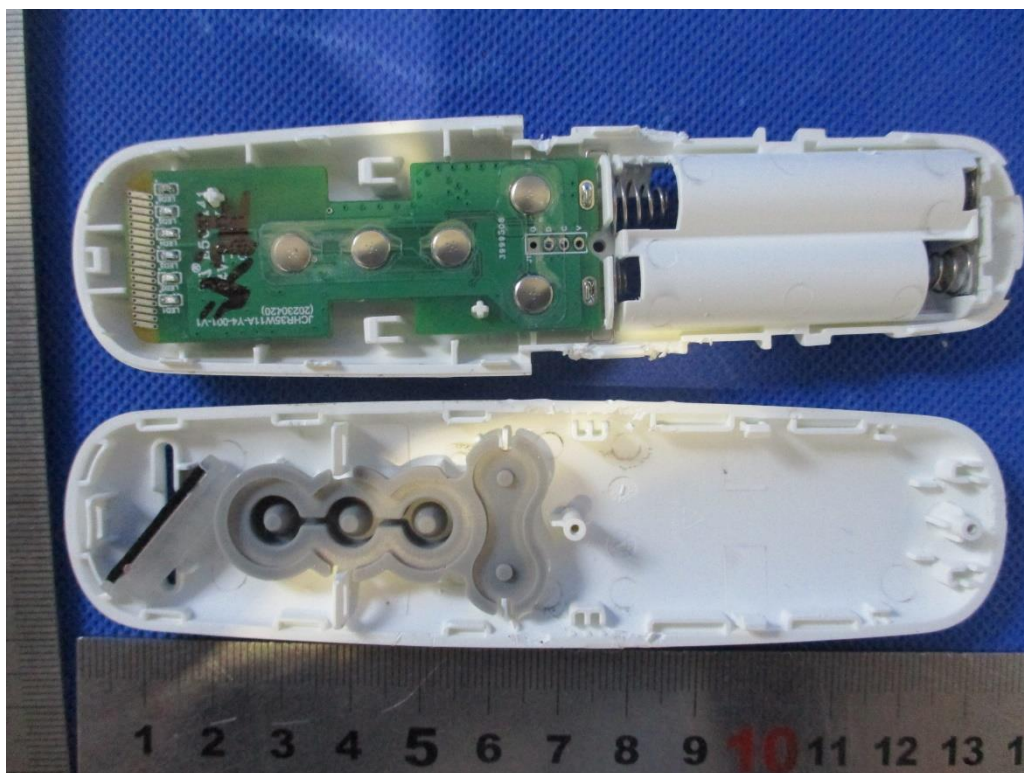

China

Internal Photos Documentation

Applicant: Rollease Acmeda Inc
Product: 5CH Remote Control
FCC ID: 2AGGZ003B9ACA56
IC:21769-003B9ACA56

Page 1 of 4

China

Internal Photos Documentation

Applicant: Rollease Acmeda Inc
Product: 5CH Remote Control
FCC ID: 2AGGZ003B9ACA56
IC:21769-003B9ACA56

Page 2 of 4

China

Internal Photos Documentation

Applicant: Rollease Acmeda Inc
Product: 5CH Remote Control
FCC ID: 2AGGZ003B9ACA56
IC:21769-003B9ACA56

Page 3 of 4

China

Internal Photos Documentation

Applicant: Rollease Acmeda Inc
Product: 5CH Remote Control
FCC ID: 2AGGZ003B9ACA56
IC:21769-003B9ACA56