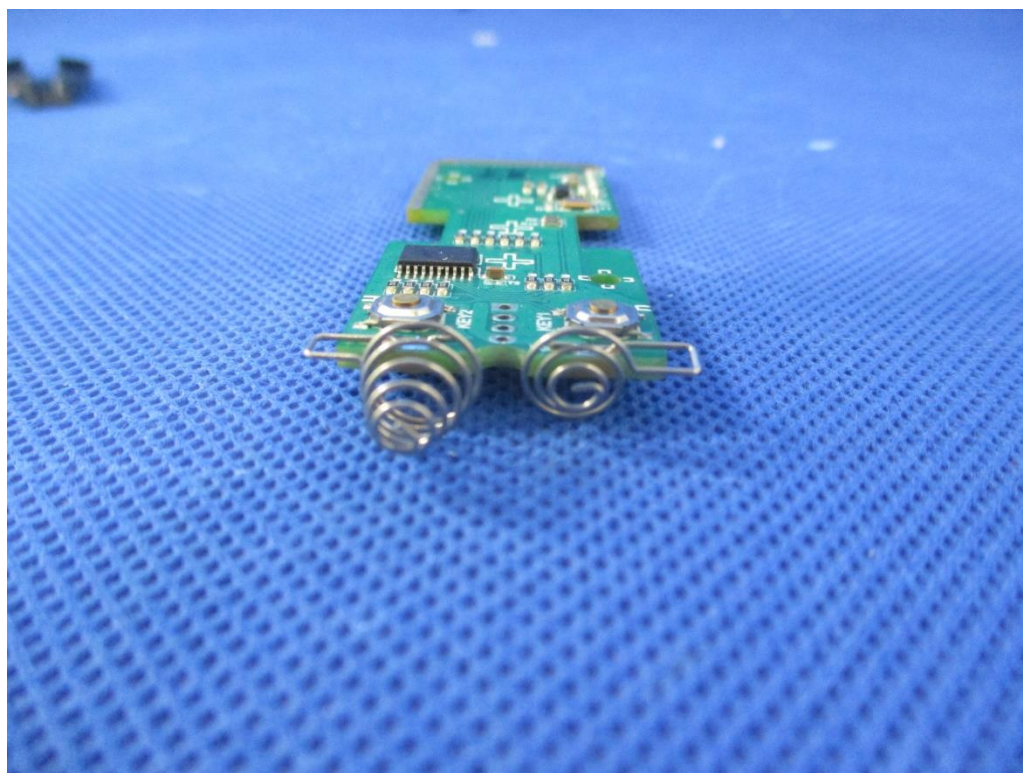

China

Internal Photos Documentation

Applicant: Rollease Acmeda Inc
Product: 5CH Remote Control
FCC ID: 2AGGZ003B9ACA56
IC:21769-003B9ACA56

Page 1 of 4

China

Internal Photos Documentation

Applicant: Rollease Acmeda Inc
Product: 5CH Remote Control
FCC ID: 2AGGZ003B9ACA56
IC:21769-003B9ACA56

Page 2 of 4

China

Internal Photos Documentation

Applicant: Rollease Acmeda Inc
Product: 5CH Remote Control
FCC ID: 2AGGZ003B9ACA56
IC:21769-003B9ACA56

Page 3 of 4

China

Internal Photos Documentation

Applicant: Rollease Acmeda Inc
Product: 5CH Remote Control
FCC ID: 2AGGZ003B9ACA56
IC:21769-003B9ACA56