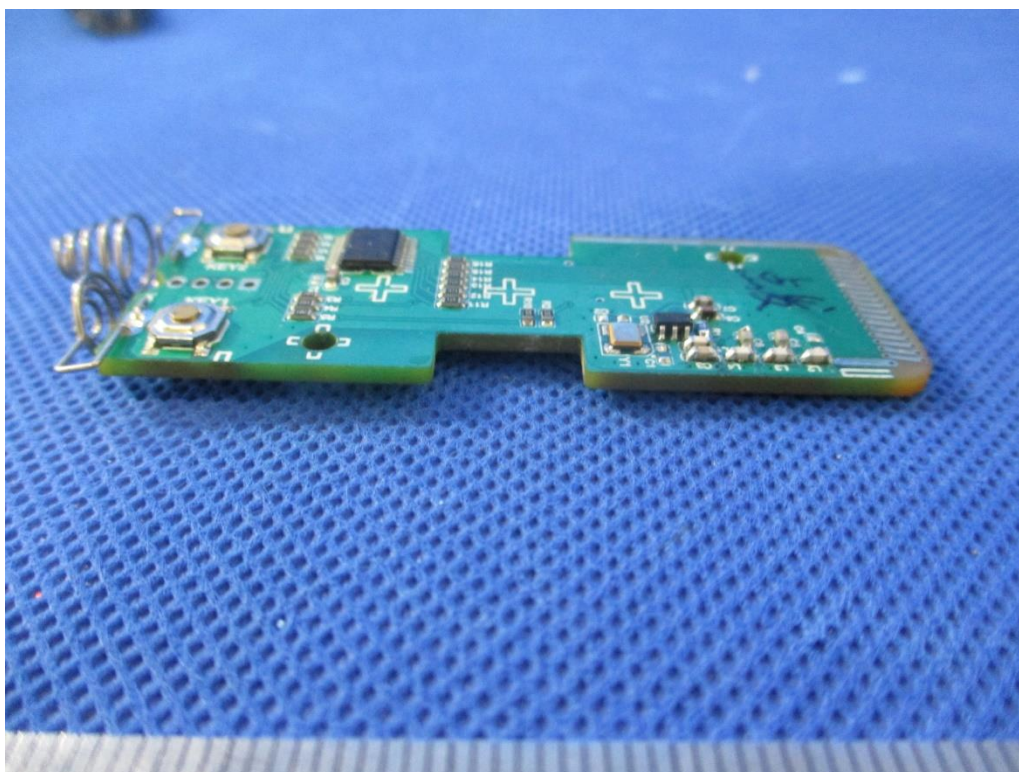

China

Internal Photos Documentation

Applicant: Rollease Acmeda Inc
Product: 5CH Remote Control
FCC ID: 2AGGZ003B9ACA56
IC:21769-003B9ACA56

Page 1 of 4

China

Internal Photos Documentation

Applicant: Rollease Acmeda Inc
Product: 5CH Remote Control
FCC ID: 2AGGZ003B9ACA56
IC:21769-003B9ACA56

Page 2 of 4

China

Internal Photos Documentation

Applicant: Rollease Acmeda Inc
Product: 5CH Remote Control
FCC ID: 2AGGZ003B9ACA56
IC:21769-003B9ACA56

Page 3 of 4

China

Internal Photos Documentation

Applicant: Rollease Acmeda Inc
Product: 5CH Remote Control
FCC ID: 2AGGZ003B9ACA56
IC:21769-003B9ACA56