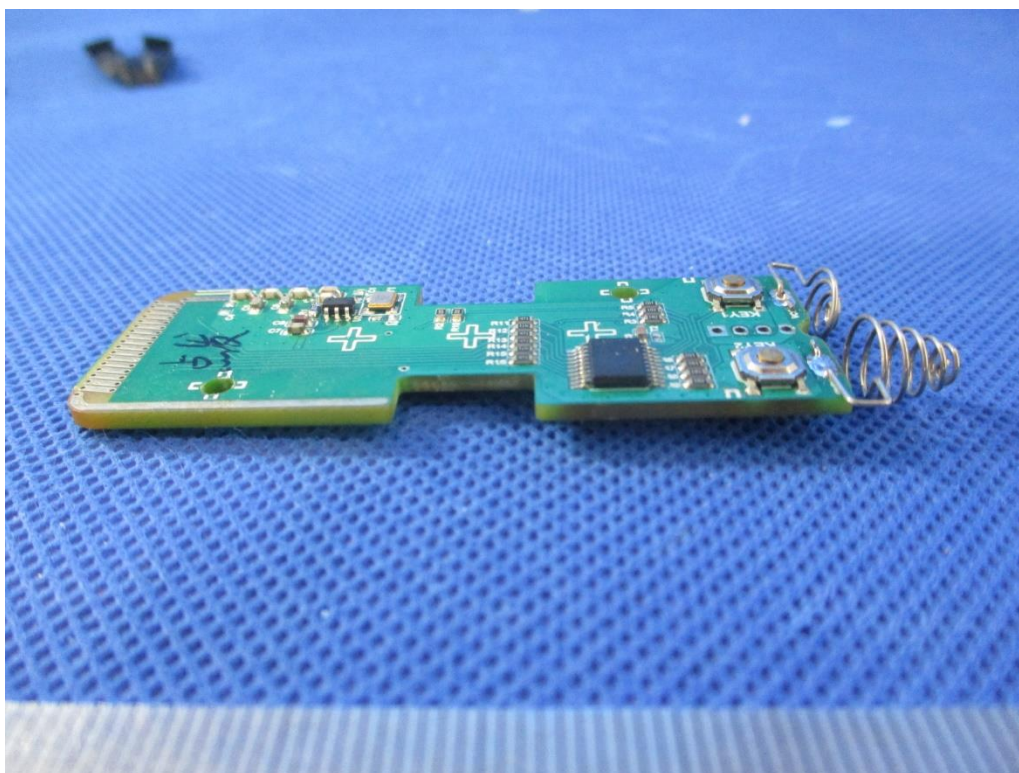

China

Internal Photos Documentation

Applicant: Rollease Acmeda Inc
Product: 5CH Remote Control
FCC ID: 2AGGZ003B9ACA56
IC:21769-003B9ACA56

Page 1 of 4

China

Internal Photos Documentation

Applicant: Rollease Acmeda Inc
Product: 5CH Remote Control
FCC ID: 2AGGZ003B9ACA56
IC:21769-003B9ACA56

Page 2 of 4

China

Internal Photos Documentation

Applicant: Rollease Acmeda Inc
Product: 5CH Remote Control
FCC ID: 2AGGZ003B9ACA56
IC:21769-003B9ACA56

Page 3 of 4

China

Internal Photos Documentation

Applicant: Rollease Acmeda Inc
Product: 5CH Remote Control
FCC ID: 2AGGZ003B9ACA56
IC:21769-003B9ACA56