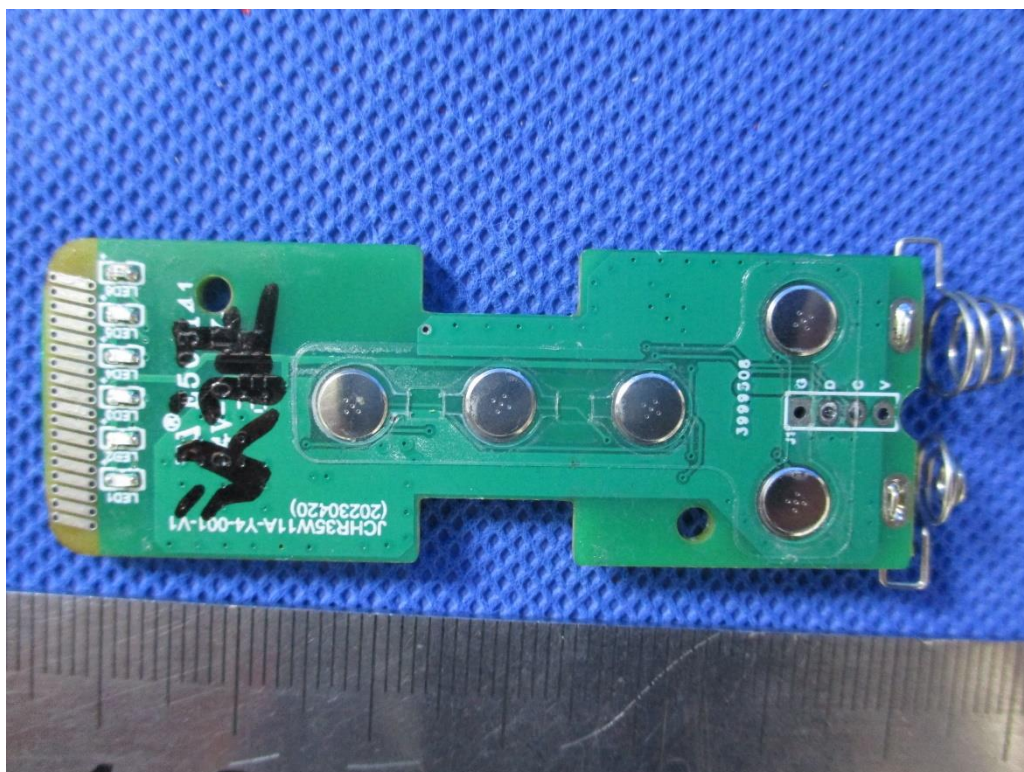

China

Internal Photos Documentation

Applicant: Rollease Acmeda Inc
Product: 5CH Remote Control
FCC ID: 2AGGZ003B9ACA56
IC:21769-003B9ACA56

Page 1 of 4

China

Internal Photos Documentation

Applicant: Rollease Acmeda Inc
Product: 5CH Remote Control
FCC ID: 2AGGZ003B9ACA56
IC:21769-003B9ACA56

Page 2 of 4

China

Internal Photos Documentation

Applicant: Rollease Acmeda Inc
Product: 5CH Remote Control
FCC ID: 2AGGZ003B9ACA56
IC:21769-003B9ACA56

Page 3 of 4

China

Internal Photos Documentation

Applicant: Rollease Acmeda Inc
Product: 5CH Remote Control
FCC ID: 2AGGZ003B9ACA56
IC:21769-003B9ACA56