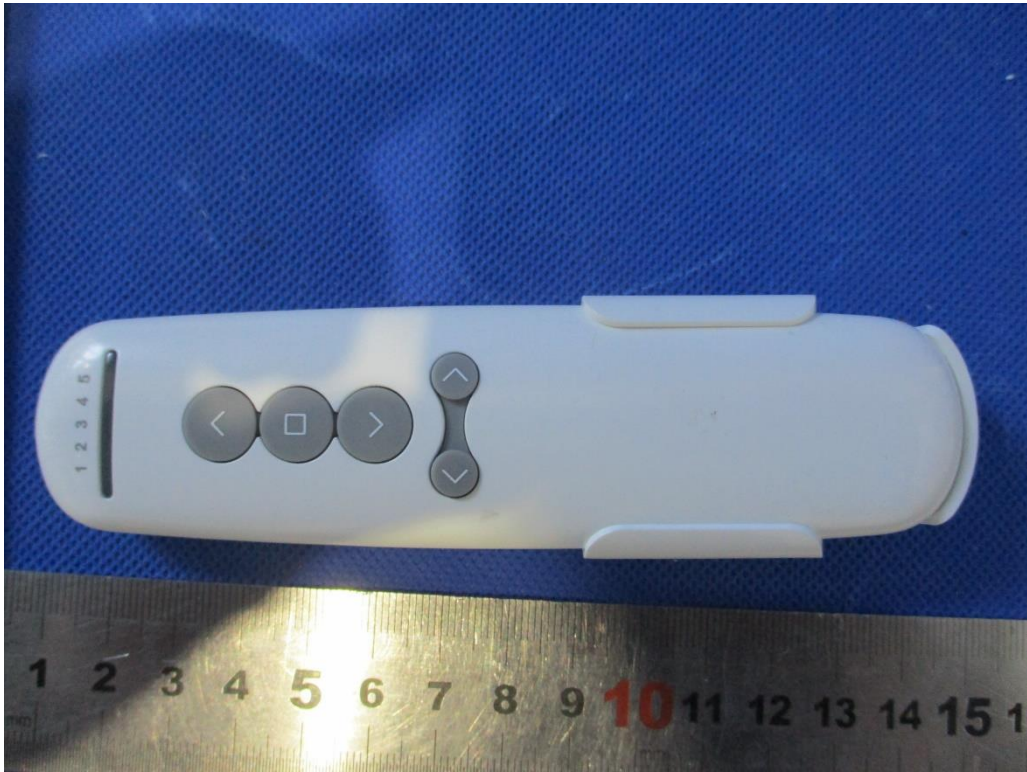

China

External Photos Documentation

Applicant: Rollease Acmeda Inc
Product: 5CH Remote Control
FCC ID: 2AGGZ003B9ACA56
IC:21769-003B9ACA56

China

External Photos Documentation

Applicant: Rollease Acmeda Inc
Product: 5CH Remote Control
FCC ID: 2AGGZ003B9ACA56
IC:21769-003B9ACA56

China

External Photos Documentation

Applicant: Rollease Acmeda Inc
Product: 5CH Remote Control
FCC ID: 2AGGZ003B9ACA56
IC:21769-003B9ACA56