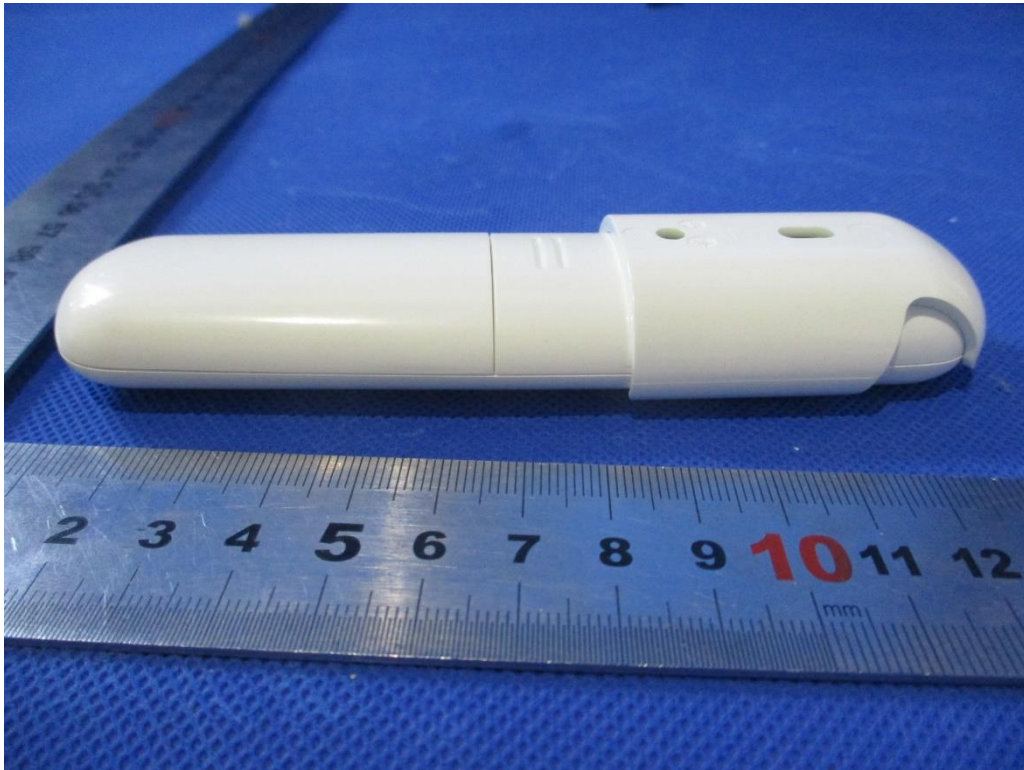

China

External Photos Documentation

Applicant: Rollease Acmeda Inc
Product: 5CH Remote Control
FCC ID: 2AGGZ003B9ACA56
IC:21769-003B9ACA56

China

External Photos Documentation

Applicant: Rollease Acmeda Inc
Product: 5CH Remote Control
FCC ID: 2AGGZ003B9ACA56
IC:21769-003B9ACA56

China

External Photos Documentation

Applicant: Rollease Acmeda Inc
Product: 5CH Remote Control
FCC ID: 2AGGZ003B9ACA56
IC:21769-003B9ACA56