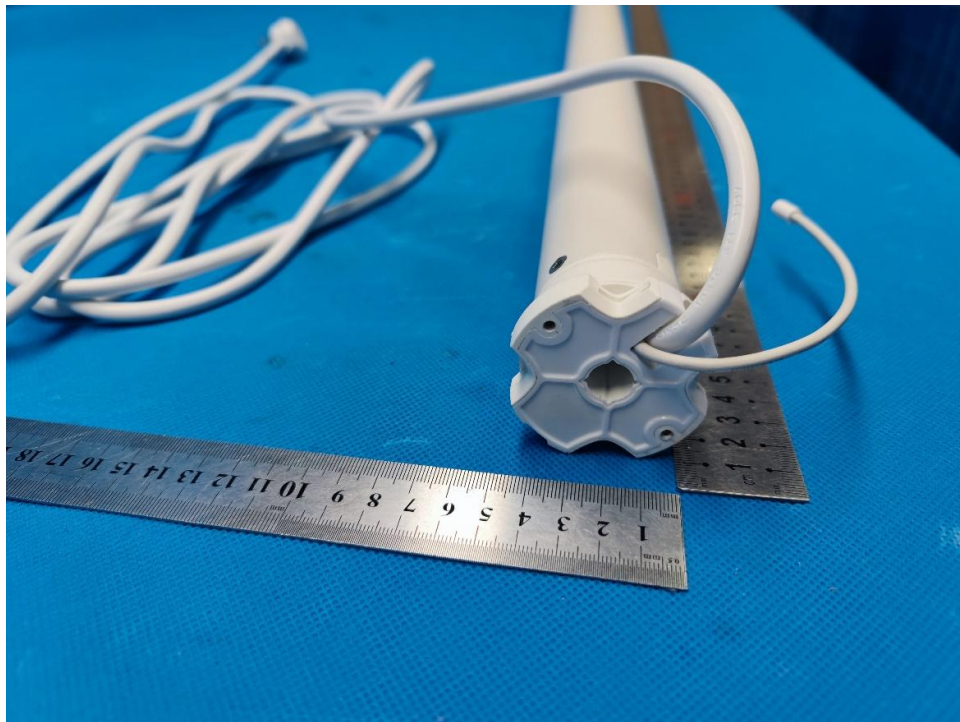

China

Page 1 of 2

External Photos Documentation

Manufacturer: Rollease Acmeda Inc
Product: Electronic Limit – Quiet Tubular Motor
FCC ID: 2AGGZ003B9ACA54
IC: 21769-003B9ACA54

Model: MT01-1145-069002

China

Page 2 of 2

External Photos Documentation

Manufacturer: Rollease Acmeda Inc
Product: Electronic Limit – Quiet Tubular Motor
FCC ID: 2AGGZ003B9ACA54
IC: 21769-003B9ACA54