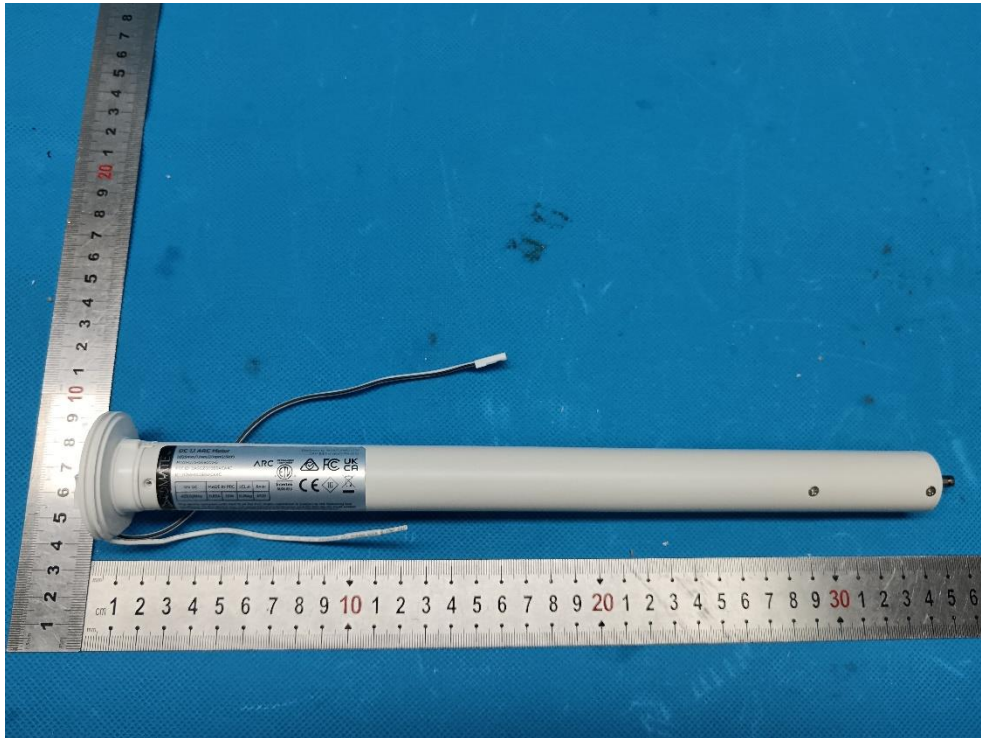

China

External Photos Documentation

Manufacturer: Rollease Acmeda Inc
Product: DC 1.1Nm ARC Motor
FCC ID: 2AGGZ003B9ACA4C
IC: 21769-003B9ACA4C
Model: MT01-1225-069002-S

China

Page 2 of 3

External Photos Documentation

Manufacturer: Rollease Acmeda Inc
Product: DC 1.1Nm ARC Motor
FCC ID: 2AGGZ003B9ACA4C
IC: 21769-003B9ACA4C
Model: MT01-1225-069002-S

China

Page 3 of 3

External Photos Documentation

Manufacturer: Rollease Acmeda Inc
Product: DC 1.1Nm ARC Motor
FCC ID: 2AGGZ003B9ACA4C
IC: 21769-003B9ACA4C
Model: MT01-1225-069002-S