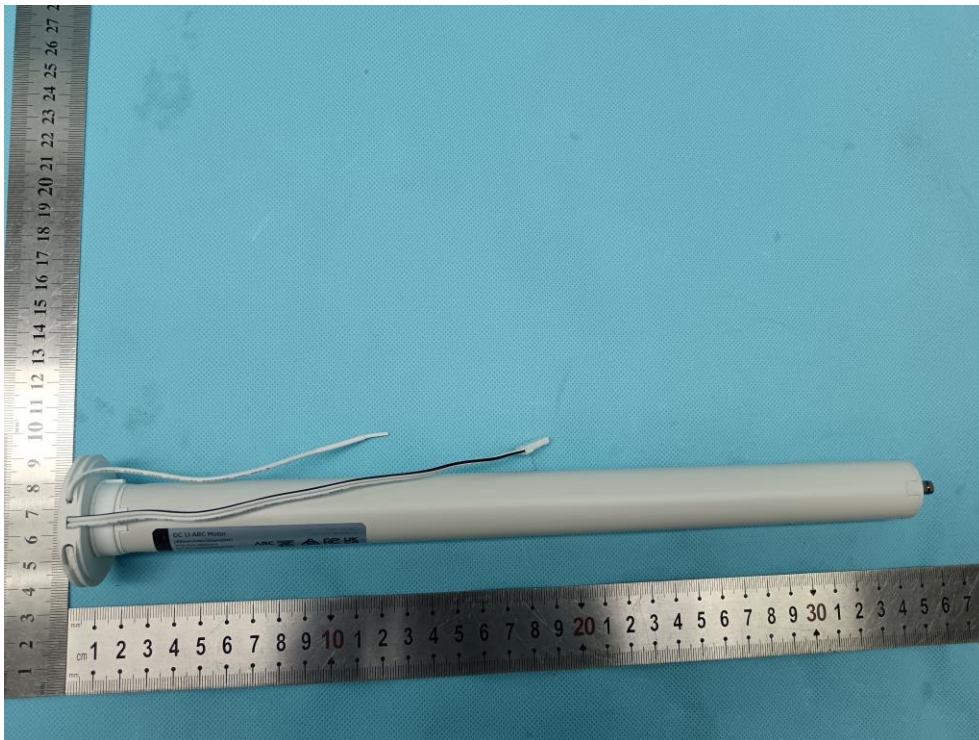

# External Photos Documentation

Manufacturer: Rollease Acmeda Inc  
Product: DC 2.0Nm ARC Motor  
FCC ID: 2AGGZ003B9ACA4D  
IC: 21769-003B9ACA4D  
Model: MT01-1228-069004-S

China

# External Photos Documentation

Manufacturer: Rollease Acmeda Inc  
Product: DC 2.0Nm ARC Motor  
FCC ID: 2AGGZ003B9ACA4D  
IC: 21769-003B9ACA4D  
Model: MT01-1228-069004-S

China

Page 3 of 3