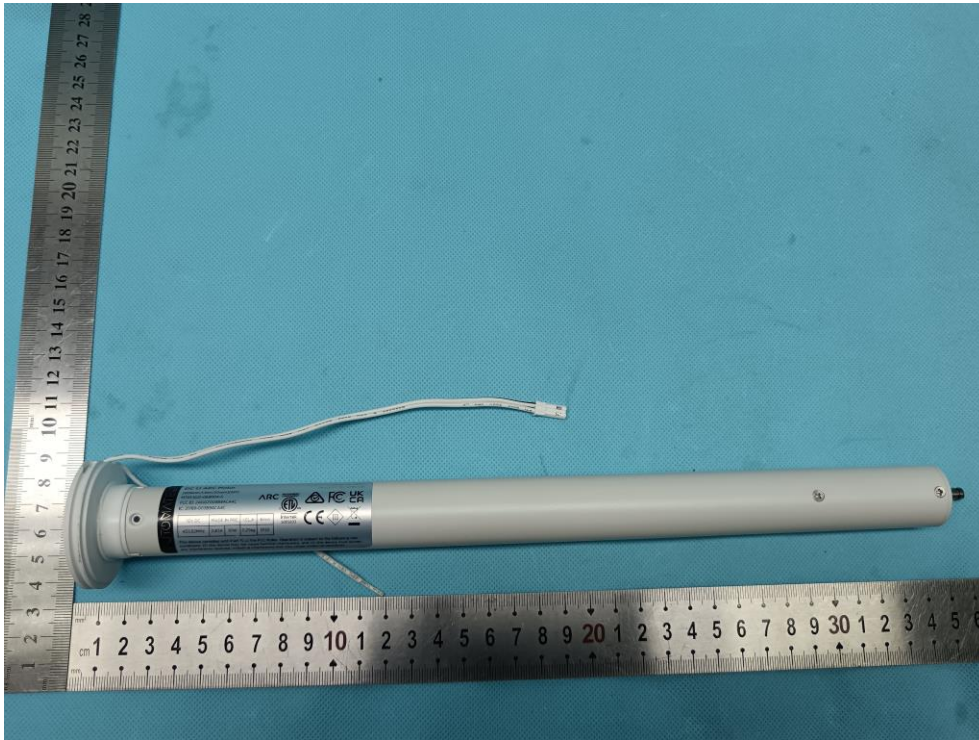

# External Photos Documentation

Manufacturer: Rollease Acmeda Inc  
Product: DC 2.0Nm ARC Motor  
FCC ID: 2AGGZ003B9ACA4D  
IC: 21769-003B9ACA4D  
Model: MT01-1228-069004-S

China

# External Photos Documentation

Manufacturer: Rollease Acmeda Inc  
Product: DC 2.0Nm ARC Motor  
FCC ID: 2AGGZ003B9ACA4D  
IC: 21769-003B9ACA4D  
Model: MT01-1228-069004-S

China

Page 3 of 3

# External Photos Documentation

Manufacturer: Rollease Acmeda Inc  
Product: DC 2.0Nm ARC Motor  
FCC ID: 2AGGZ003B9ACA4D  
IC: 21769-003B9ACA4D  
Model: MT01-1228-069004-S