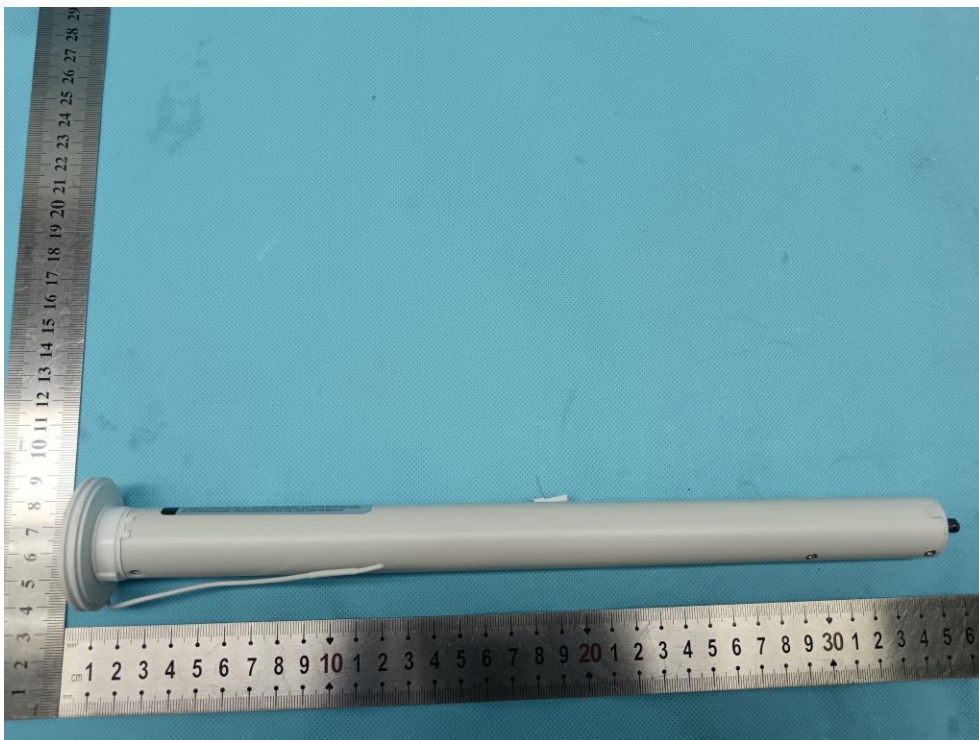

# External Photos Documentation

Manufacturer: Rollease Acmeda Inc  
Product: DC 2.0Nm ARC Motor  
FCC ID: 2AGGZ003B9ACA4D  
IC: 21769-003B9ACA4D  
Model: MT01-1228-069004-S

China

# External Photos Documentation

Manufacturer: Rollease Acmeda Inc  
Product: DC 2.0Nm ARC Motor  
FCC ID: 2AGGZ003B9ACA4D  
IC: 21769-003B9ACA4D  
Model: MT01-1228-069004-S

China

Page 3 of 3

# External Photos Documentation

Manufacturer: Rollease Acmeda Inc  
Product: DC 2.0Nm ARC Motor  
FCC ID: 2AGGZ003B9ACA4D  
IC: 21769-003B9ACA4D  
Model: MT01-1228-069004-S