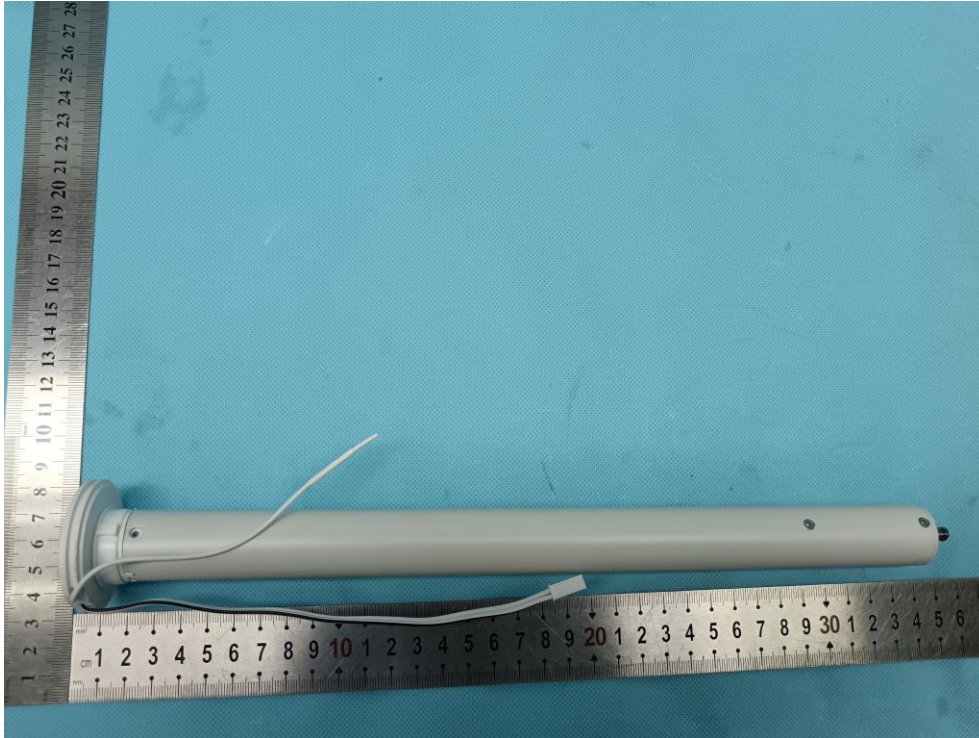

# External Photos Documentation

Manufacturer: Rollease Acmeda Inc  
Product: DC 2.0Nm ARC Motor  
FCC ID: 2AGGZ003B9ACA4D  
IC: 21769-003B9ACA4D  
Model: MT01-1228-069004-S

China

# External Photos Documentation

Manufacturer: Rollease Acmeda Inc  
Product: DC 2.0Nm ARC Motor  
FCC ID: 2AGGZ003B9ACA4D  
IC: 21769-003B9ACA4D  
Model: MT01-1228-069004-S

China

Page 3 of 3