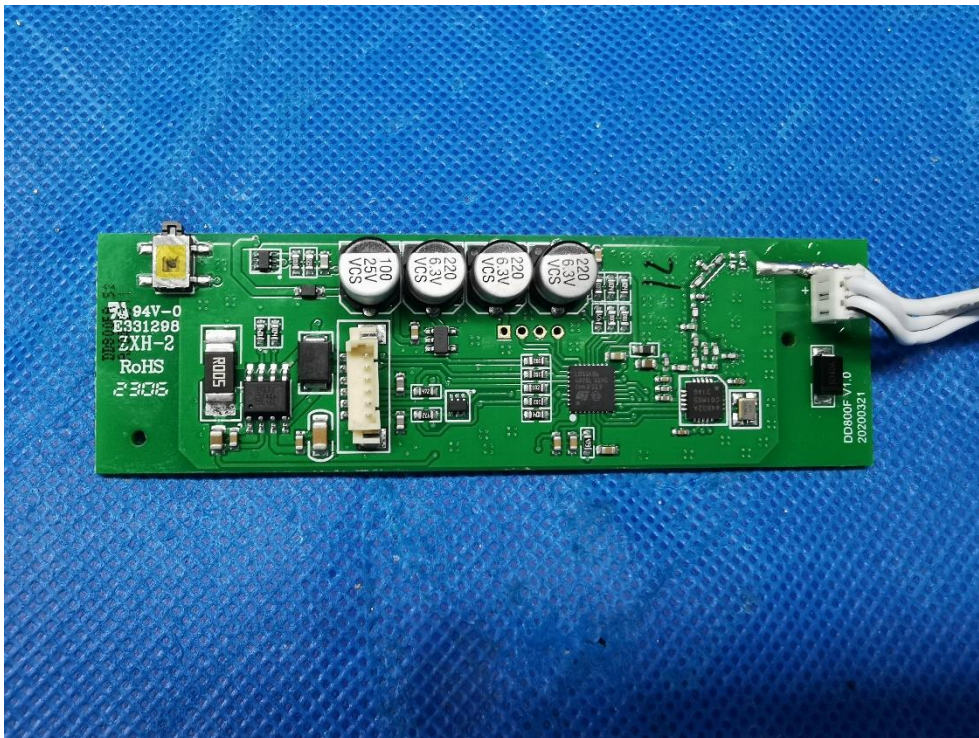

China

Internal Photos Documentation

Manufacturer: Rollease Acmeda Inc
Product: VT Tilt Motor
FCC ID: 2AGGZ003B9ACA49
IC: 21769-003B9ACA49

Page 1 of 4

China

Internal Photos Documentation

Manufacturer: Rollease Acmeda Inc
Product: VT Tilt Motor
FCC ID: 2AGGZ003B9ACA49
IC: 21769-003B9ACA49

China

Page 3 of 4

Internal Photos Documentation

Manufacturer: Rollease Acmeda Inc
Product: VT Tilt Motor
FCC ID: 2AGGZ003B9ACA49
IC: 21769-003B9ACA49

China

Page 4 of 4

Internal Photos Documentation

Manufacturer: Rollease Acmeda Inc
Product: VT Tilt Motor
FCC ID: 2AGGZ003B9ACA49
IC: 21769-003B9ACA49