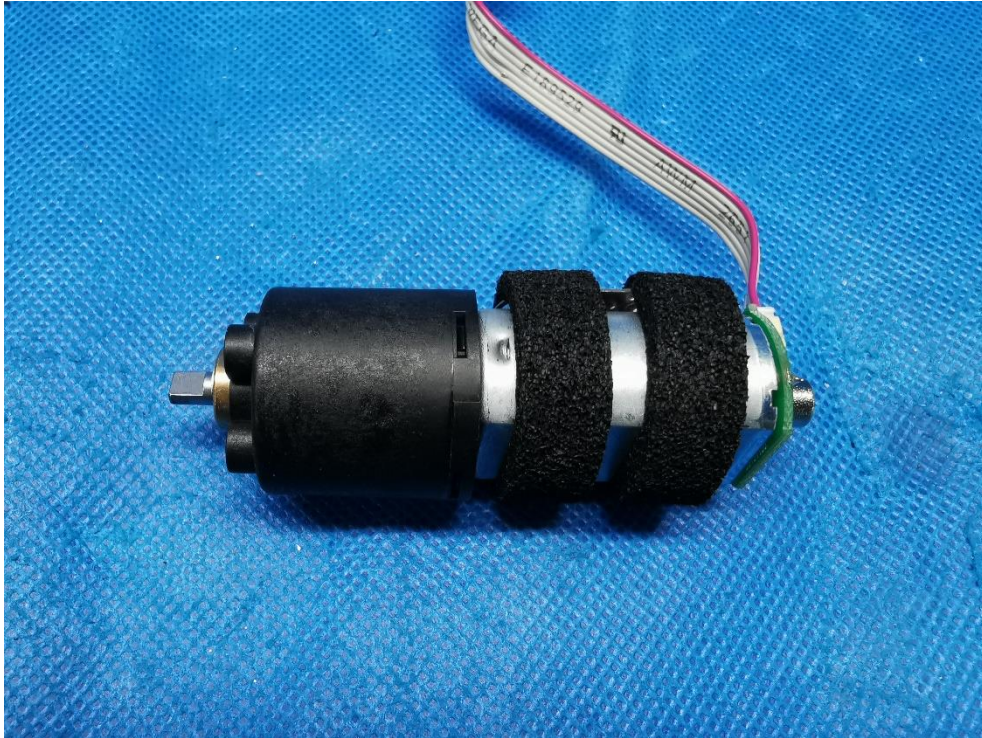

China

Internal Photos Documentation

Manufacturer: Rollease Acmeda Inc
Product: VT Tilt Motor
FCC ID: 2AGGZ003B9ACA49
IC: 21769-003B9ACA49

Page 1 of 4

China

Internal Photos Documentation

Manufacturer: Rollease Acmeda Inc
Product: VT Tilt Motor
FCC ID: 2AGGZ003B9ACA49
IC: 21769-003B9ACA49

China

Page 3 of 4

Internal Photos Documentation

Manufacturer: Rollease Acmeda Inc
Product: VT Tilt Motor
FCC ID: 2AGGZ003B9ACA49
IC: 21769-003B9ACA49

China

Page 4 of 4

Internal Photos Documentation

Manufacturer: Rollease Acmeda Inc
Product: VT Tilt Motor
FCC ID: 2AGGZ003B9ACA49
IC: 21769-003B9ACA49