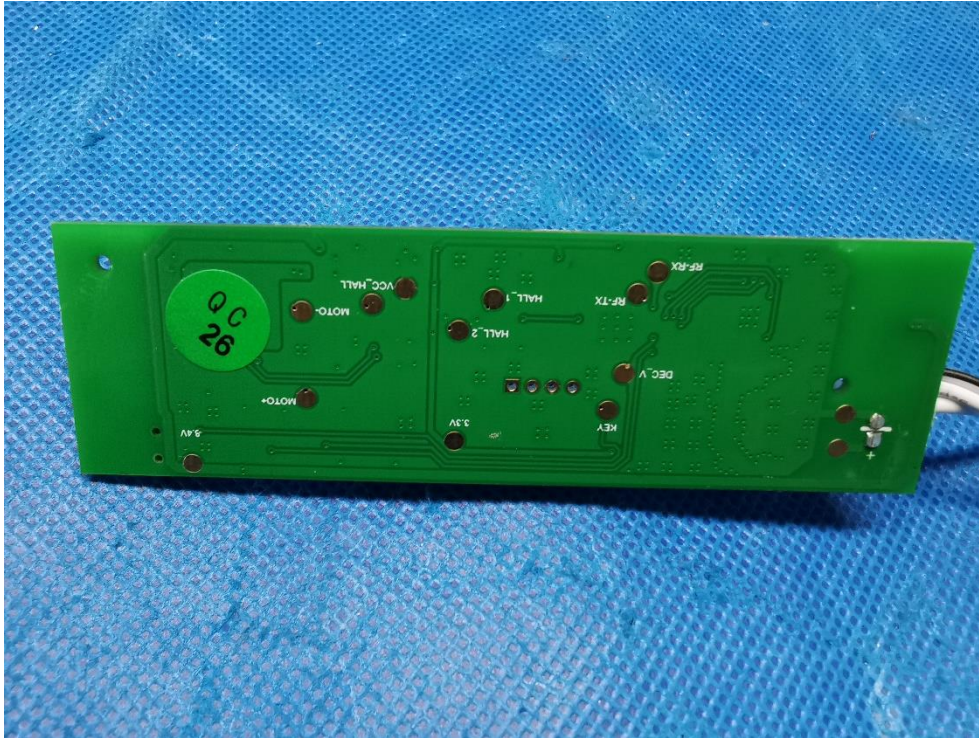

China

Internal Photos Documentation

Manufacturer: Rollease Acmeda Inc
Product: VT Tilt Motor
FCC ID: 2AGGZ003B9ACA49
IC: 21769-003B9ACA49

Page 1 of 4

China

Internal Photos Documentation

Manufacturer: Rollease Acmeda Inc
Product: VT Tilt Motor
FCC ID: 2AGGZ003B9ACA49
IC: 21769-003B9ACA49

China

Page 3 of 4

Internal Photos Documentation

Manufacturer: Rollease Acmeda Inc
Product: VT Tilt Motor
FCC ID: 2AGGZ003B9ACA49
IC: 21769-003B9ACA49

China

Page 4 of 4

Internal Photos Documentation

Manufacturer: Rollease Acmeda Inc
Product: VT Tilt Motor
FCC ID: 2AGGZ003B9ACA49
IC: 21769-003B9ACA49