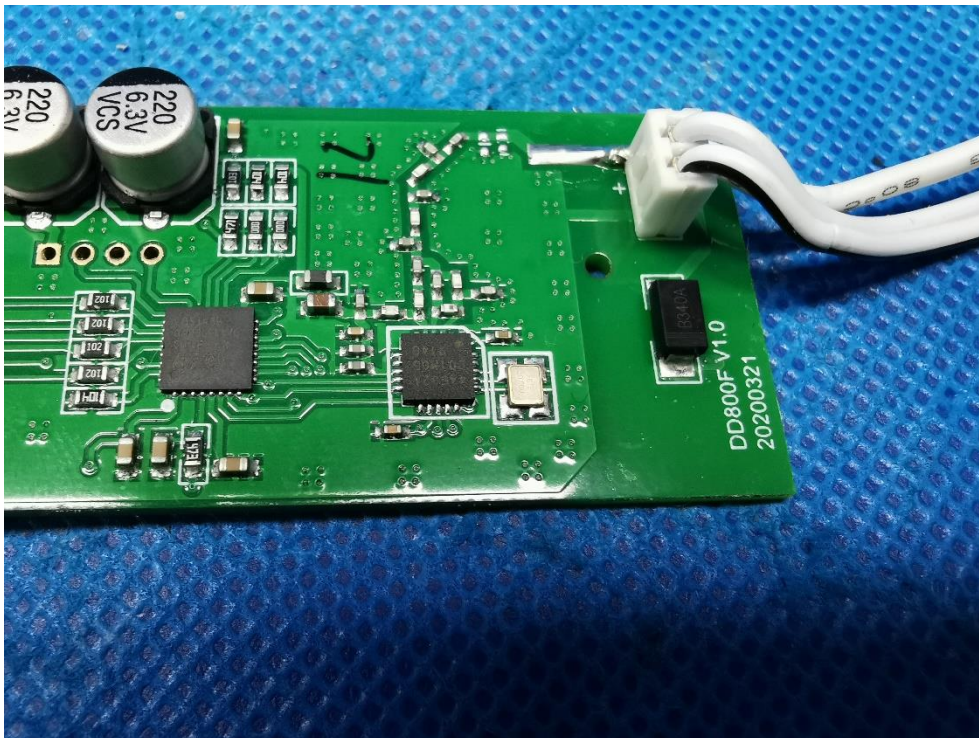

China

Internal Photos Documentation

Manufacturer: Rollease Acmeda Inc
Product: VT Tilt Motor
FCC ID: 2AGGZ003B9ACA49
IC: 21769-003B9ACA49

Page 1 of 4

China

Internal Photos Documentation

Manufacturer: Rollease Acmeda Inc
Product: VT Tilt Motor
FCC ID: 2AGGZ003B9ACA49
IC: 21769-003B9ACA49

China

Page 3 of 4

Internal Photos Documentation

Manufacturer: Rollease Acmeda Inc
Product: VT Tilt Motor
FCC ID: 2AGGZ003B9ACA49
IC: 21769-003B9ACA49

China

Page 4 of 4

Internal Photos Documentation

Manufacturer: Rollease Acmeda Inc
Product: VT Tilt Motor
FCC ID: 2AGGZ003B9ACA49
IC: 21769-003B9ACA49