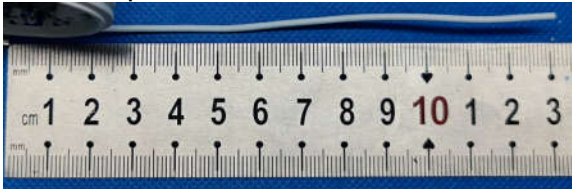

USA | AUSTRALIA | EUROPE
rolleaseacmeda.com

ROLLEASE ACMEDA USA

Rollease Acmeda Inc
750 East Main Street
Stamford CT 06902-6320 USA
T 800 552 5100
info@rolleaseacmeda.com

Antenna Information

To whom it may concern,

Product name:DC 2.0Nm ARC Motor
Model:MT01-1228-069002-A, MT01-1228-069003-A
FCC ID: 2AGGZ003B9ACA44, IC: 21769-003B9ACA44

The applicable FCC and ISED rule part of this product is § 15.231 and RSS-210,radiated measurements are used to show compliance with FCC and ISED limits for fundamental and spurious emissions.

The Antenna information as below for your reference.

Antenna photo:

Antenna transmission frequency: 433.925MHz

Antenna type: Line antenna

Antenna Gain: 0.5dBi

Yours sincerely,

Name:JonnyMatuichuk
Companyname: RolleaseAcmeda Inc
Address: 750 East Main Street, 7th Floor, Stamford CT 06902, USA
Title: Product Manager -Motorization
E-mail: jonny.matuichuk@rolleaseacmeda.com
Tel:+1 2038326756

Signature: Jonny Matuichuk

Print name: Jonny Matuichuk

Title: Product Manager