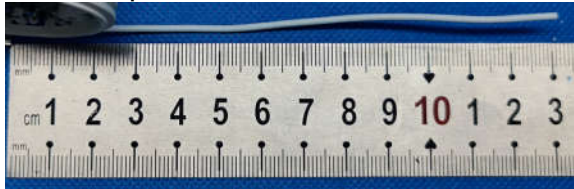

USA | AUSTRALIA | EUROPE
rolleaseacmeda.com

ROLLEASE ACMEDA USA

Rollease Acmeda Inc
750 East Main Street
Stamford CT 06902-6320 USA
T 800 552 5100
info@rolleaseacmeda.com

Antenna Information

To whom it may concern,

Product name:DC 1.1Nm ARC Motor
Model:MT01-1225-069002-A, MT01-1225-069004-A
FCC ID:2AGGZ003B9ACA43

The applicable FCC rule part of this product is § 15.231, radiated measurements are used to show compliance with FCC limits for fundamental and spurious emissions.

The Antenna information as below for your reference.

Antenna photo:

Antenna transmission frequency: 433.925MHz

Antenna type: Line antenna

Antenna Gain: 0.5dBi

Yours sincerely,

Name:JonnyMatuichuk
Companyname: RolleaseAcmeda Inc
Address: 750 East Main Street, 7th Floor, Stamford CT 06902, USA
Title: Product Manager -Motorization
E-mail: jonny.matuichuk@rolleaseacmeda.com
Tel:+1 2038326756

Signature:

Jonny Matuichuk

Print name:

Jonny Matuichuk

Title:

Product Manager