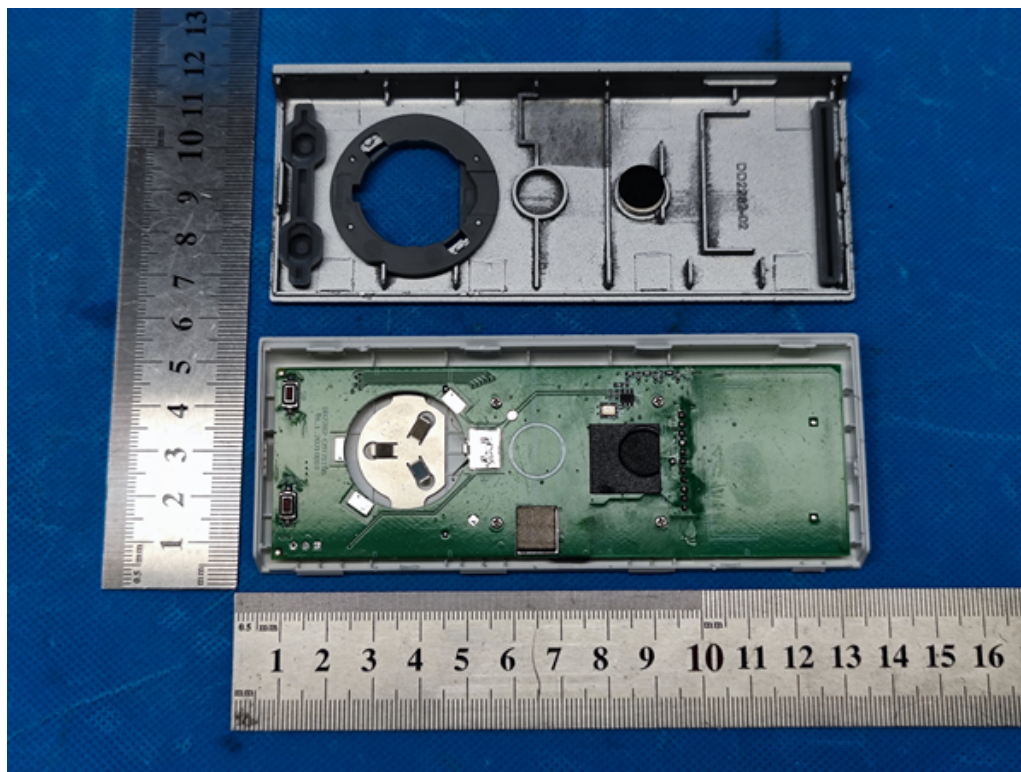

China

Internal Photos Documentation

Manufacturer: Rollease Acmeda Inc
Product: AUTOMATE | Push15 Channel Remote
FCC ID: 2AGGZ003B9ACA41
IC: 21769-003B9ACA41

Page 1 of 3

China

Internal Photos Documentation

Manufacturer: Rollease Acmeda Inc
Product: AUTOMATE | Push15 Channel Remote
FCC ID: 2AGGZ003B9ACA41
IC: 21769-003B9ACA41

Page 2 of 3

Antenna location

China

Internal Photos Documentation

Manufacturer: Rollease Acmeda Inc
Product: AUTOMATE | Push15 Channel Remote
FCC ID: 2AGGZ003B9ACA41
IC: 21769-003B9ACA41

Page 3 of 3