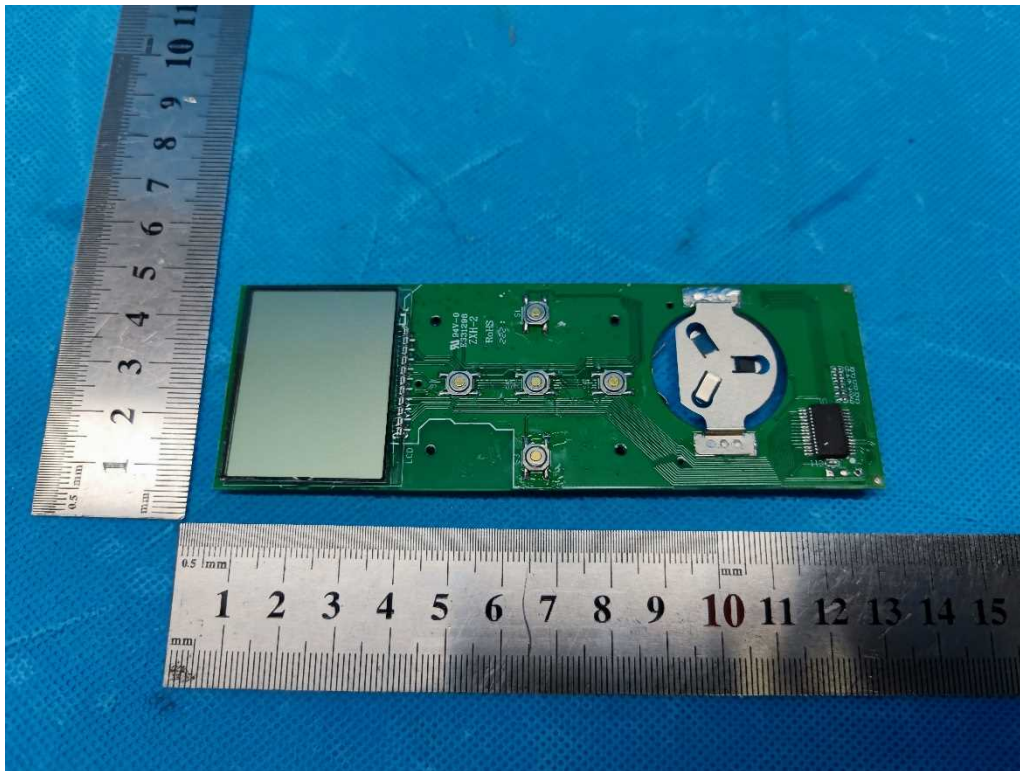

China

Internal Photos Documentation

Manufacturer: Rollease Acmeda Inc
Product: AUTOMATE | Push15 Channel Remote
FCC ID: 2AGGZ003B9ACA41
IC: 21769-003B9ACA41

Page 1 of 3

China

Internal Photos Documentation

Manufacturer: Rollease Acmeda Inc
Product: AUTOMATE | Push15 Channel Remote
FCC ID: 2AGGZ003B9ACA41
IC: 21769-003B9ACA41

Page 2 of 3

Antenna location

China

Internal Photos Documentation

Manufacturer: Rollease Acmeda Inc
Product: AUTOMATE | Push15 Channel Remote
FCC ID: 2AGGZ003B9ACA41
IC: 21769-003B9ACA41

Page 3 of 3