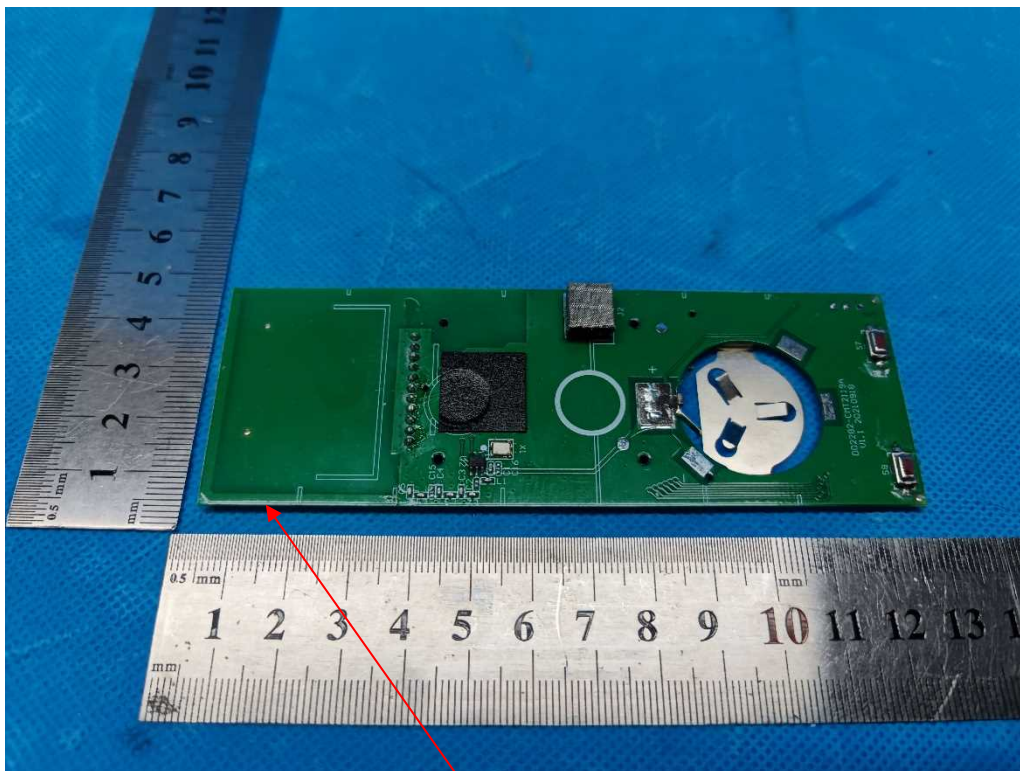

China

Internal Photos Documentation

Manufacturer: Rollease Acmeda Inc
Product: AUTOMATE | Push15 Channel Remote
FCC ID: 2AGGZ003B9ACA41
IC: 21769-003B9ACA41

Page 1 of 3

China

Internal Photos Documentation

Manufacturer: Rollease Acmeda Inc
Product: AUTOMATE | Push15 Channel Remote
FCC ID: 2AGGZ003B9ACA41
IC: 21769-003B9ACA41

Page 2 of 3

Antenna location

China

Internal Photos Documentation

Manufacturer: Rollease Acmeda Inc
Product: AUTOMATE | Push15 Channel Remote
FCC ID: 2AGGZ003B9ACA41
IC: 21769-003B9ACA41

Page 3 of 3