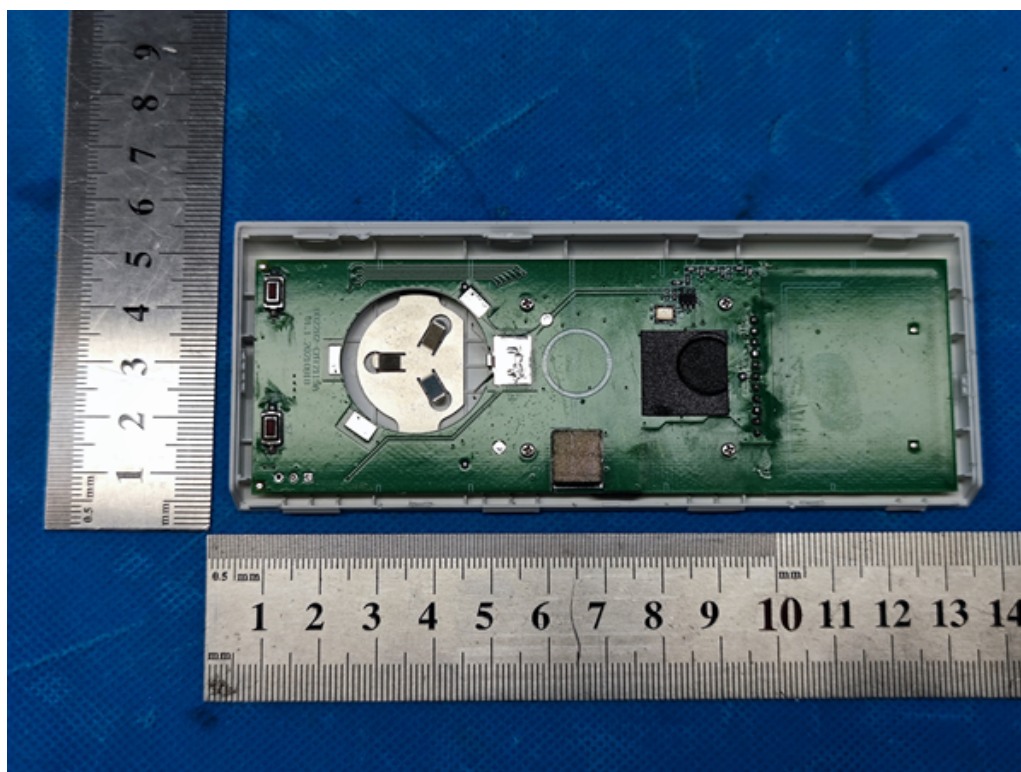

China

Internal Photos Documentation

Manufacturer: Rollease Acmeda Inc
Product: AUTOMATE | Push15 Channel Remote
FCC ID: 2AGGZ003B9ACA41
IC: 21769-003B9ACA41

Page 1 of 3

China

Internal Photos Documentation

Manufacturer: Rollease Acmeda Inc
Product: AUTOMATE | Push15 Channel Remote
FCC ID: 2AGGZ003B9ACA41
IC: 21769-003B9ACA41

Page 2 of 3

Antenna location

China

Internal Photos Documentation

Manufacturer: Rollease Acmeda Inc
Product: AUTOMATE | Push15 Channel Remote
FCC ID: 2AGGZ003B9ACA41
IC: 21769-003B9ACA41

Page 3 of 3