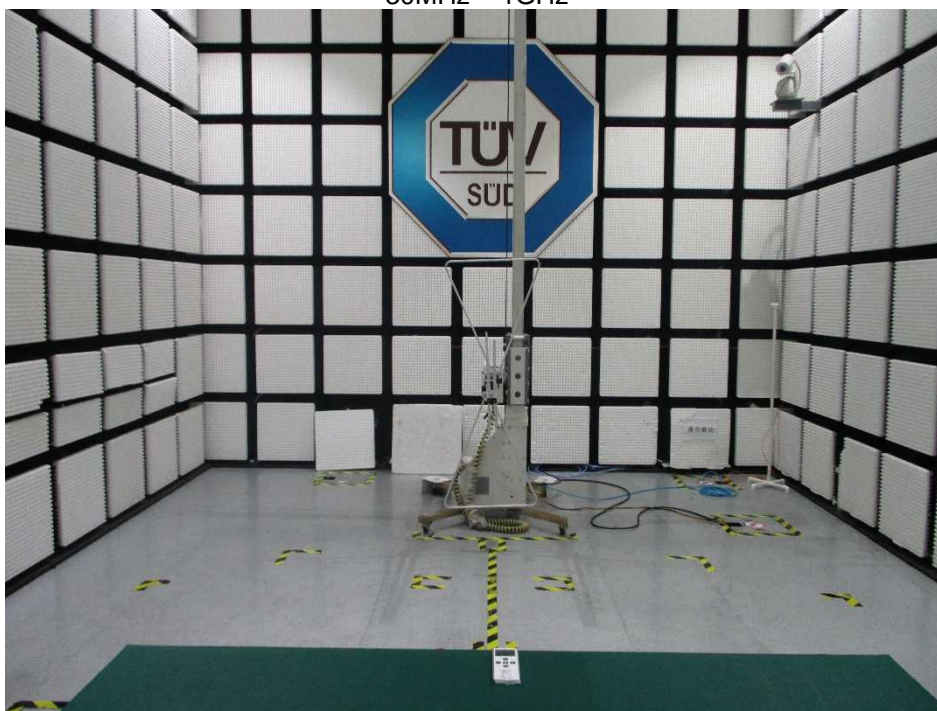

PHOTOGRAPHS OF TEST SET UP

Field Strength and Harmonics Test Setup

Radiated Emission Setup

30MHz ~ 1GHz

Above 1GHz