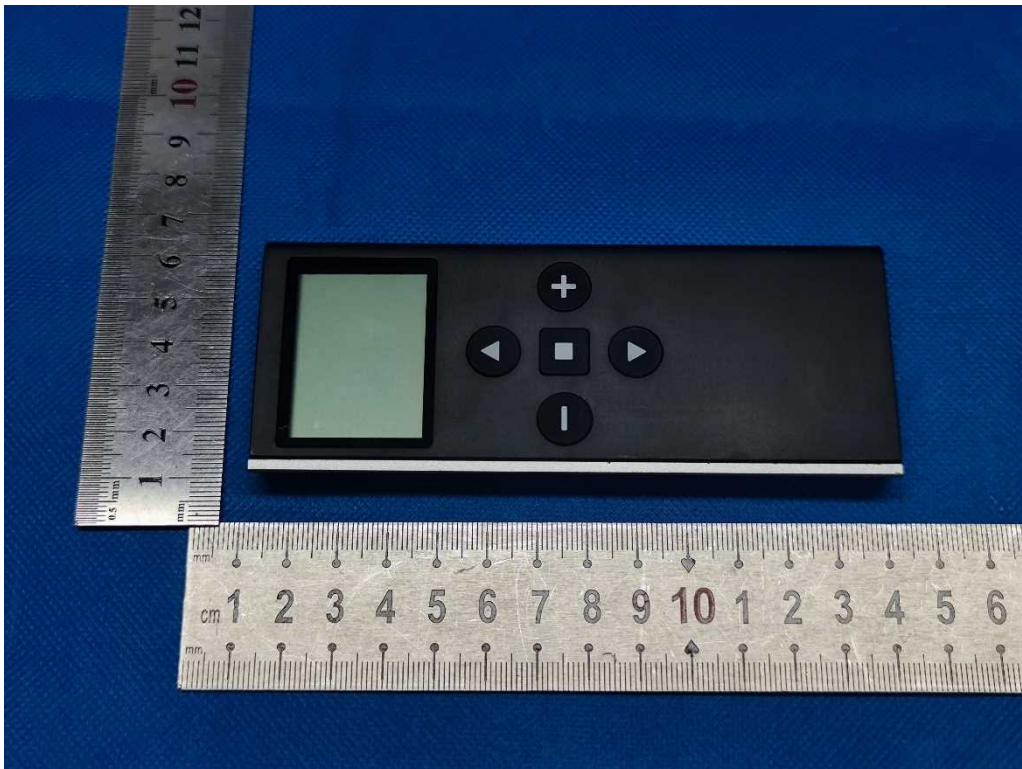

China

External Photos Documentation

Manufacturer: Rollease Acmeda Inc
Product: AUTOMATE | Push15 Channel Remote
FCC ID: 2AGGZ003B9ACA41
IC: 21769-003B9ACA41