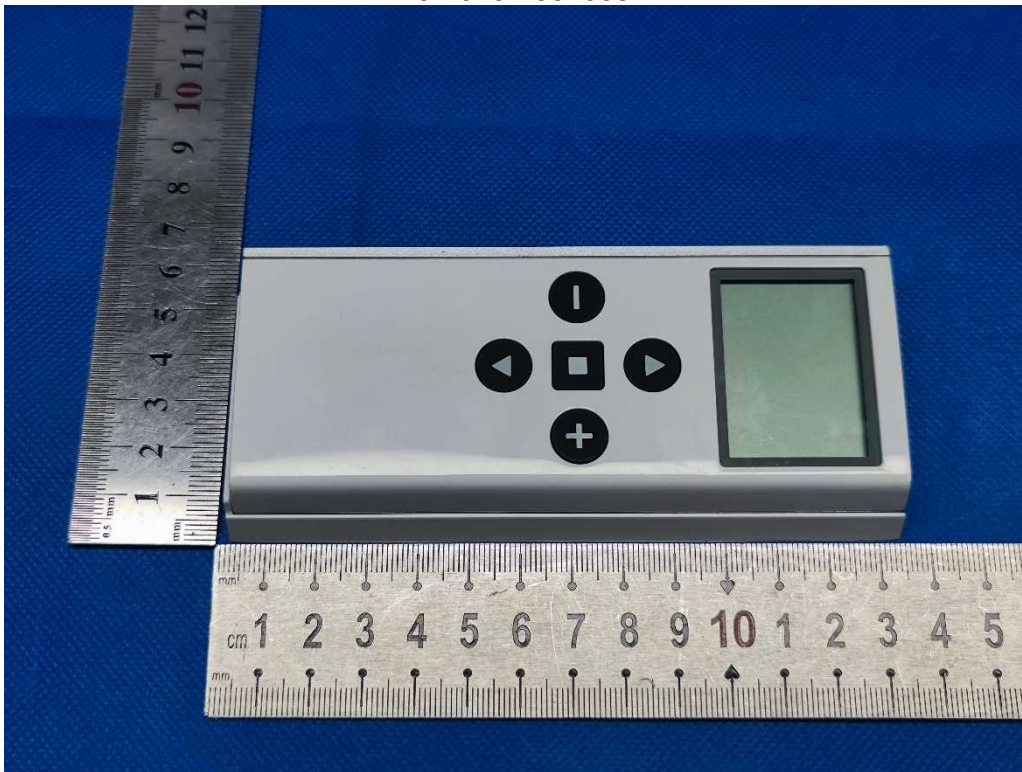

# External Photos Documentation

Manufacturer: Rollease Acmeda Inc  
Product: AUTOMATE | Push15 Channel Remote  
FCC ID: 2AGGZ003B9ACA41  
IC: 21769-003B9ACA41

MT02-0101-067008-A

China

# External Photos Documentation

Manufacturer: Rollease Acmeda Inc  
Product: AUTOMATE | Push15 Channel Remote  
FCC ID: 2AGGZ003B9ACA41  
IC: 21769-003B9ACA41

China