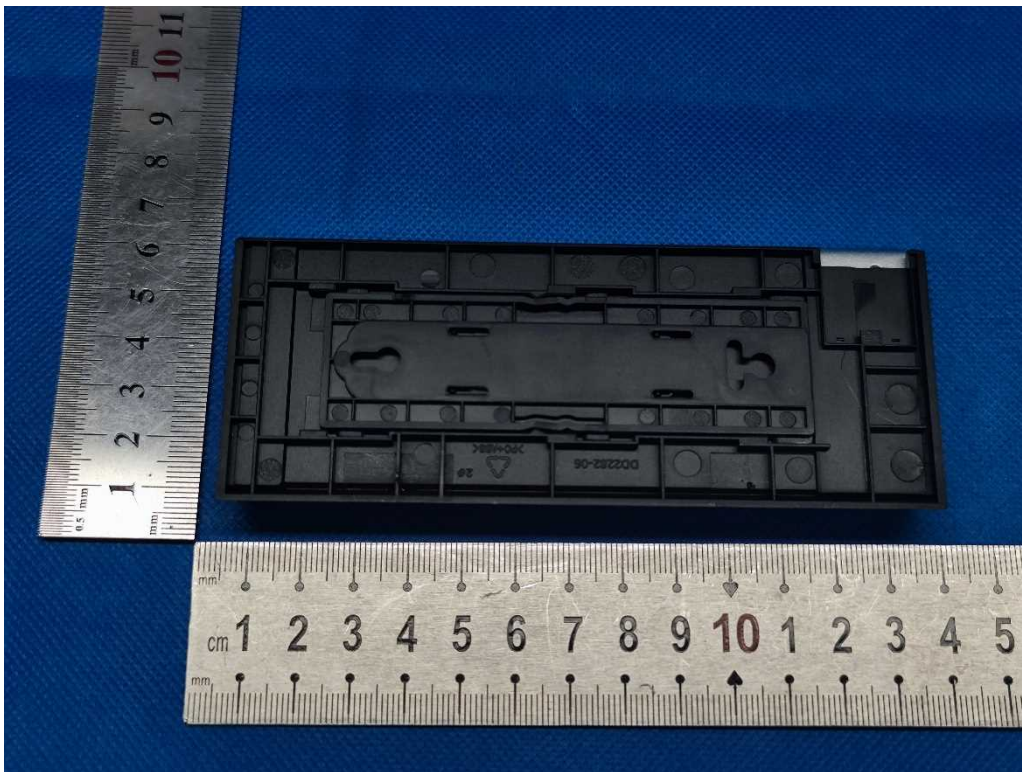

China

External Photos Documentation

Manufacturer: Rollease Acmeda Inc
Product: AUTOMATE | Push15 Channel Remote
FCC ID: 2AGGZ003B9ACA41
IC: 21769-003B9ACA41

MT02-0101-050008-A