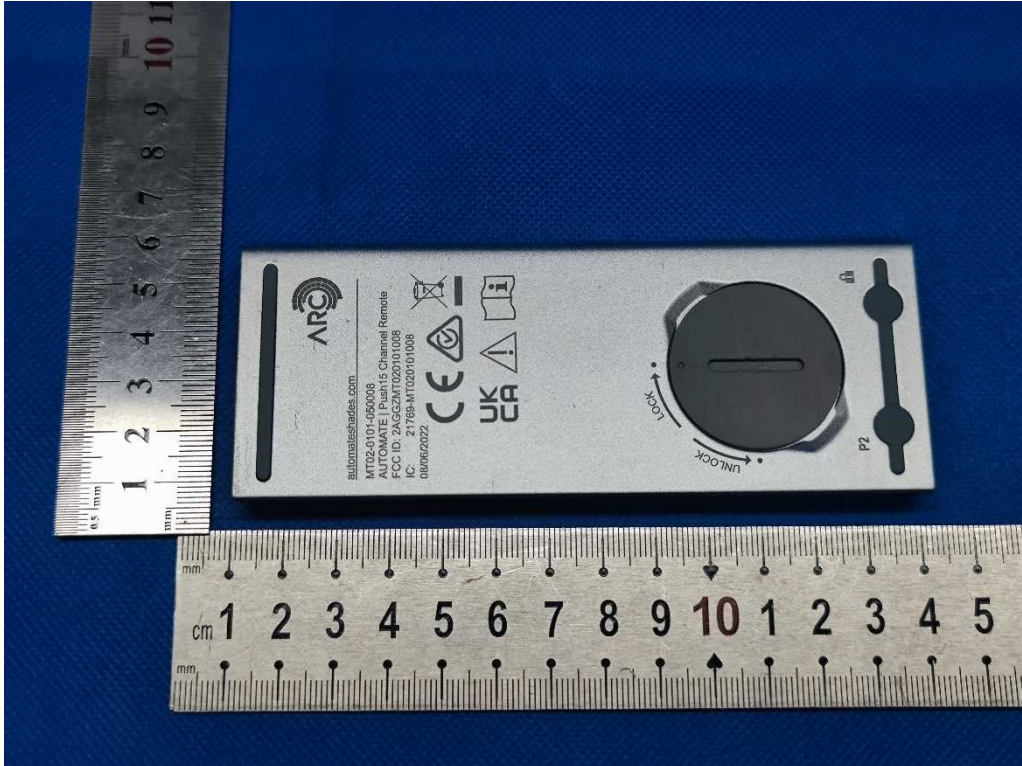

China

External Photos Documentation

Manufacturer: Rollease Acmeda Inc
Product: AUTOMATE | Push15 Channel Remote
FCC ID: 2AGGZ003B9ACA41
IC: 21769-003B9ACA41