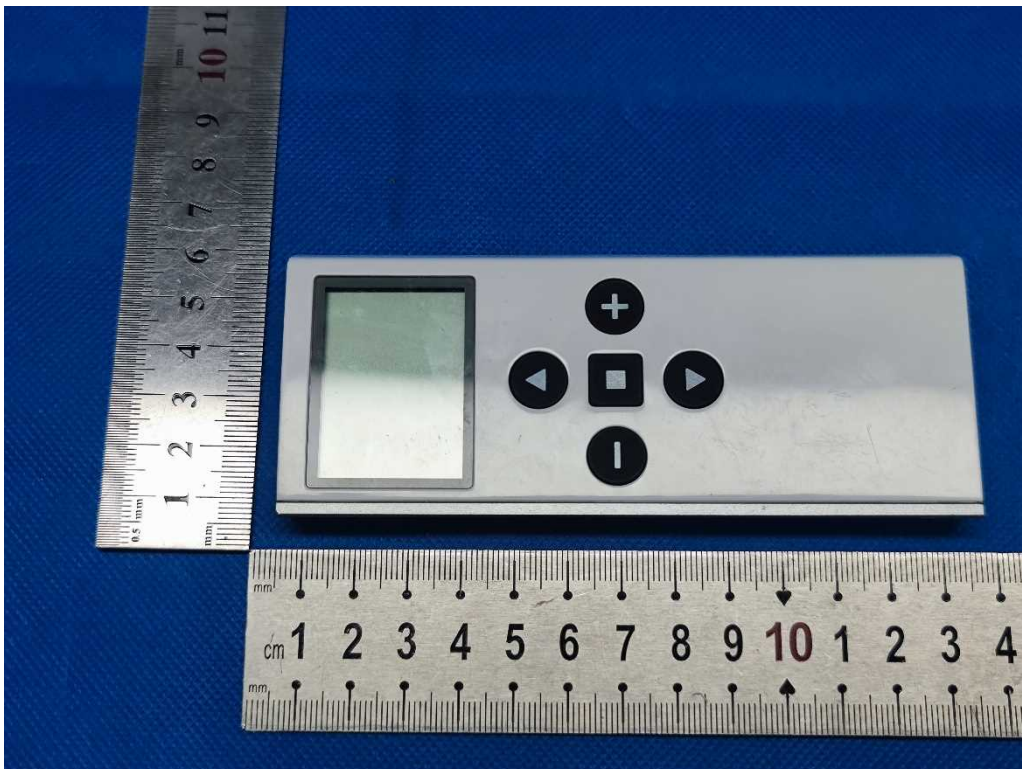

# External Photos Documentation

Manufacturer: Rollease Acmeda Inc  
Product: AUTOMATE | Push15 Channel Remote  
FCC ID: 2AGGZ003B9ACA41  
IC: 21769-003B9ACA41

MT02-0101-067008-A

China

# External Photos Documentation

Manufacturer: Rollease Acmeda Inc  
Product: AUTOMATE | Push15 Channel Remote  
FCC ID: 2AGGZ003B9ACA41  
IC: 21769-003B9ACA41

China