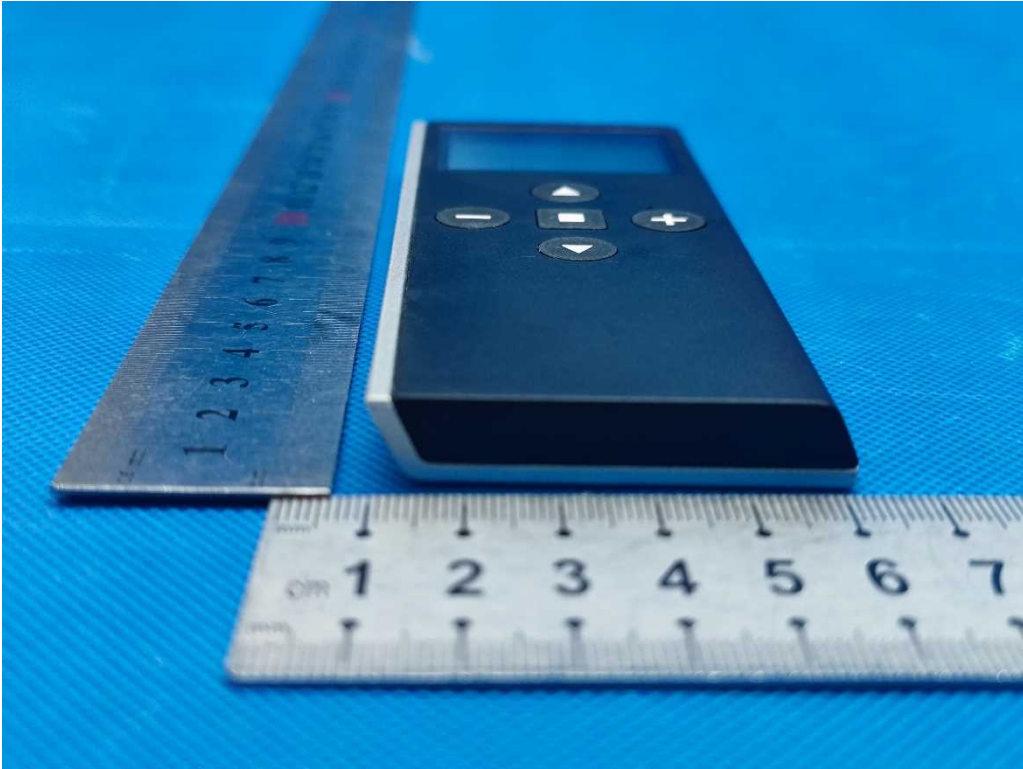

China

External Photos Documentation

Manufacturer: Rollease Acmeda Inc
Product: AUTOMATE | Push15 Channel Remote
FCC ID: 2AGGZ003B9ACA41
IC: 21769-003B9ACA41