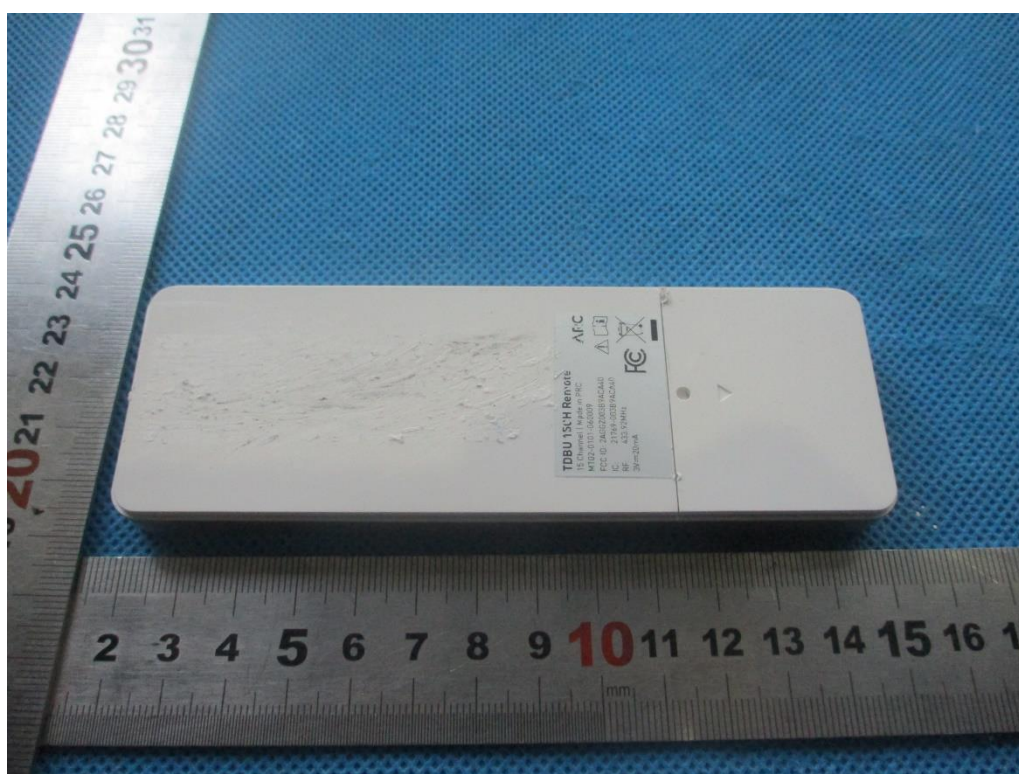

China

External Photos Documentation

Applicant: Rollease Acmeda Inc
Product: TDBU 15CH Remote
FCC ID: 2AGGZ003B9ACA40
IC: 21769-003B9ACA40

China

Page 2 of 4

External Photos Documentation

Applicant: Rollease Acmeda Inc
Product: TDBU 15CH Remote
FCC ID: 2AGGZ003B9ACA40
IC: 21769-003B9ACA40

China

Page 3 of 4

External Photos Documentation

Applicant: Rollease Acmeda Inc
Product: TDBU 15CH Remote
FCC ID: 2AGGZ003B9ACA40
IC: 21769-003B9ACA40

China

Page 4 of 4

External Photos Documentation

Applicant: Rollease Acmeda Inc
Product: TDBU 15CH Remote
FCC ID: 2AGGZ003B9ACA40
IC: 21769-003B9ACA40