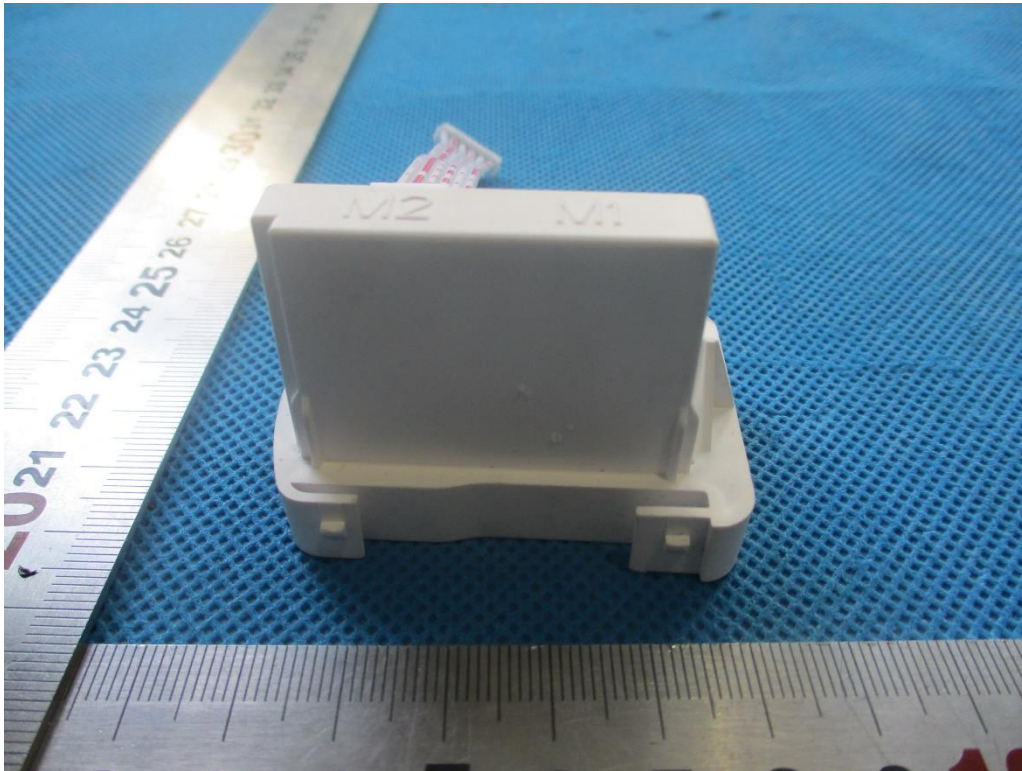

China

External Photos Documentation

Applicant: Rollease Acmeda Inc
Product: TDBU RF Controller
FCC ID: 2AGGZ003B9ACA3E
IC: 21769-003B9ACA3E

China

External Photos Documentation

Applicant: Rollease Acmeda Inc
Product: TDBU RF Controller
FCC ID: 2AGGZ003B9ACA3E
IC: 21769-003B9ACA3E

China

Page 3 of 3

External Photos Documentation

Applicant: Rollease Acmeda Inc
Product: TDBU RF Controller
FCC ID: 2AGGZ003B9ACA3E
IC: 21769-003B9ACA3E