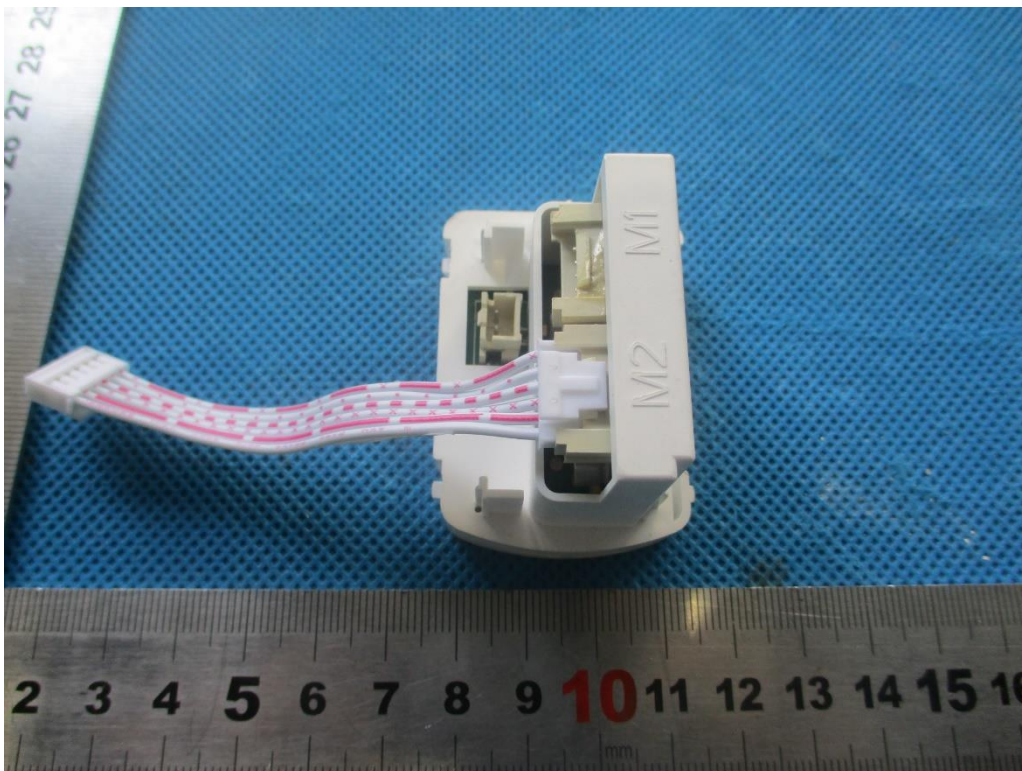

China

External Photos Documentation

Applicant: Rollease Acmeda Inc
Product: TDBU RF Controller
FCC ID: 2AGGZ003B9ACA3E
IC: 21769-003B9ACA3E

China

External Photos Documentation

Applicant: Rollease Acmeda Inc
Product: TDBU RF Controller
FCC ID: 2AGGZ003B9ACA3E
IC: 21769-003B9ACA3E

China

Page 3 of 3

External Photos Documentation

Applicant: Rollease Acmeda Inc
Product: TDBU RF Controller
FCC ID: 2AGGZ003B9ACA3E
IC: 21769-003B9ACA3E