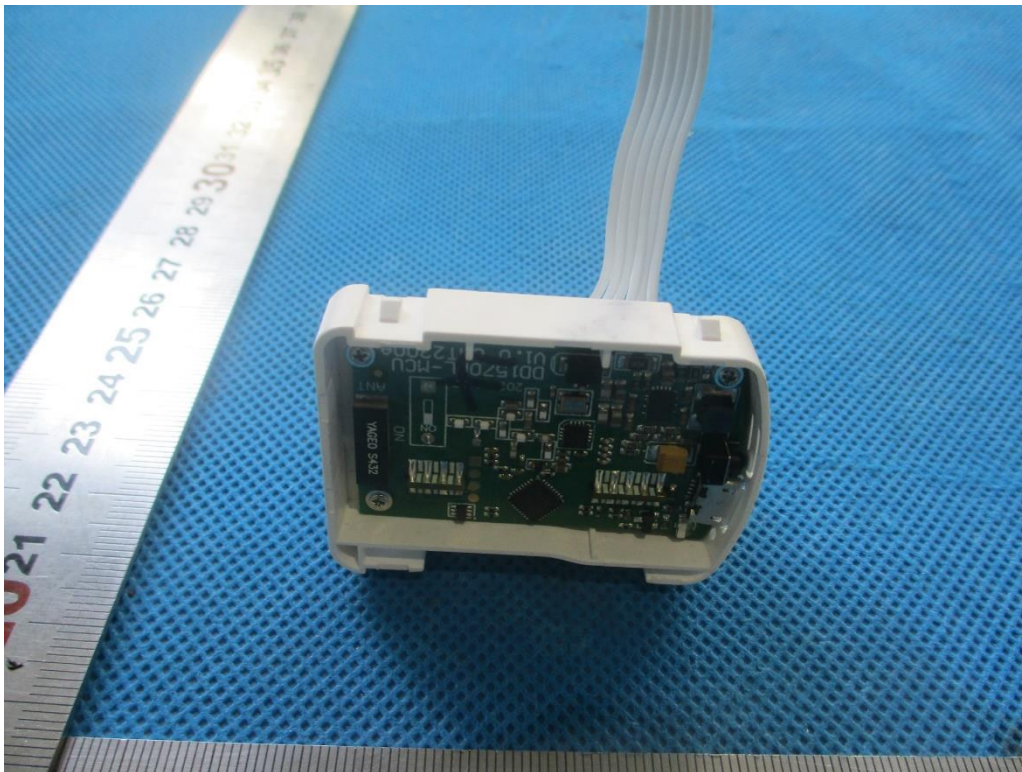

China

External Photos Documentation

Applicant: Rollease Acmeda Inc
Product: TDBU RF Controller
FCC ID: 2AGGZ003B9ACA3E
IC: 21769-003B9ACA3E

China

External Photos Documentation

Applicant: Rollease Acmeda Inc
Product: TDBU RF Controller
FCC ID: 2AGGZ003B9ACA3E
IC: 21769-003B9ACA3E

China

Page 3 of 3

External Photos Documentation

Applicant: Rollease Acmeda Inc
Product: TDBU RF Controller
FCC ID: 2AGGZ003B9ACA3E
IC: 21769-003B9ACA3E