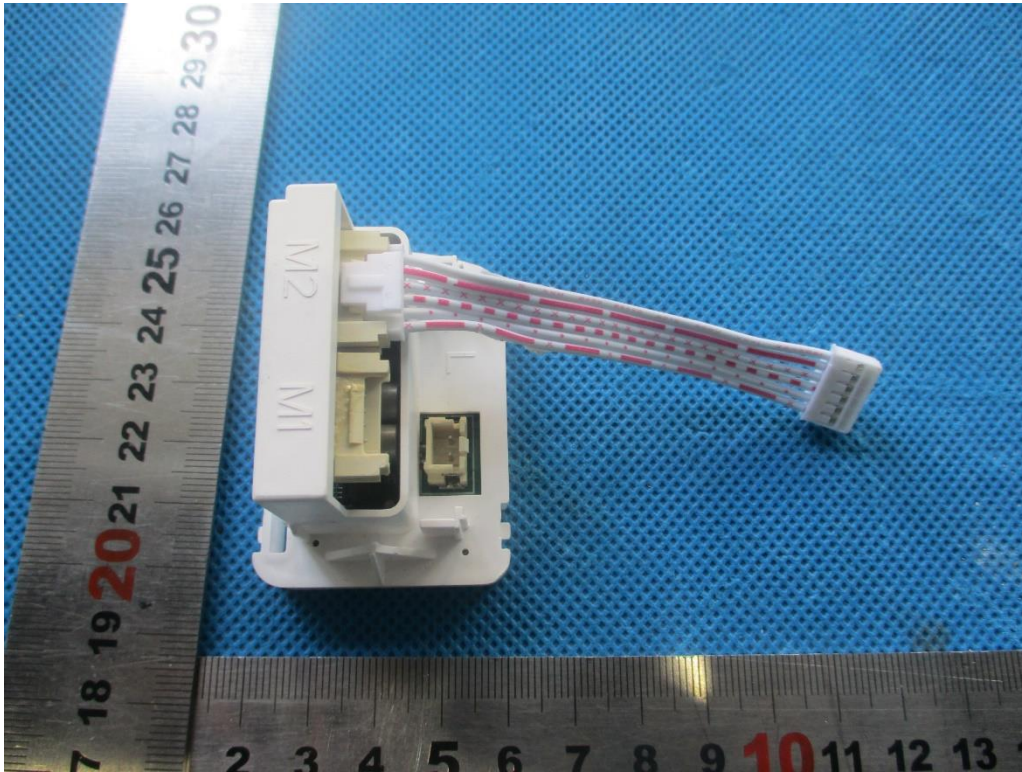

China

External Photos Documentation

Applicant: Rollease Acmeda Inc
Product: TDBU RF Controller
FCC ID: 2AGGZ003B9ACA3E
IC: 21769-003B9ACA3E

China

External Photos Documentation

Applicant: Rollease Acmeda Inc
Product: TDBU RF Controller
FCC ID: 2AGGZ003B9ACA3E
IC: 21769-003B9ACA3E

China

Page 3 of 3

External Photos Documentation

Applicant: Rollease Acmeda Inc
Product: TDBU RF Controller
FCC ID: 2AGGZ003B9ACA3E
IC: 21769-003B9ACA3E