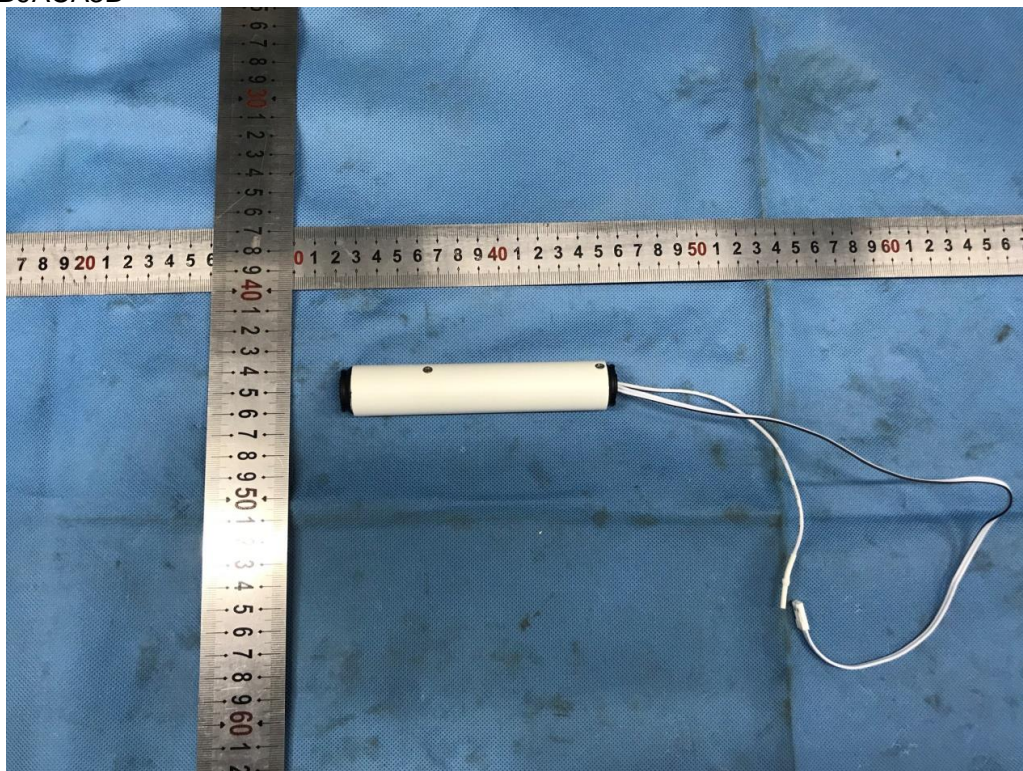

# External Photos Documentation

Applicant: Rollease Acmeda Inc  
Product: Electronic Limit - Cord Lift DC Motor  
FCC ID: 2AGGZ003B9ACA3B  
IC: 21769-003B9ACA3B

China

# External Photos Documentation

Applicant: Rollease Acmeda Inc  
Product: Electronic Limit - Cord Lift DC Motor  
FCC ID: 2AGGZ003B9ACA3B  
IC: 21769-003B9ACA3B

China

Page 3 of 3