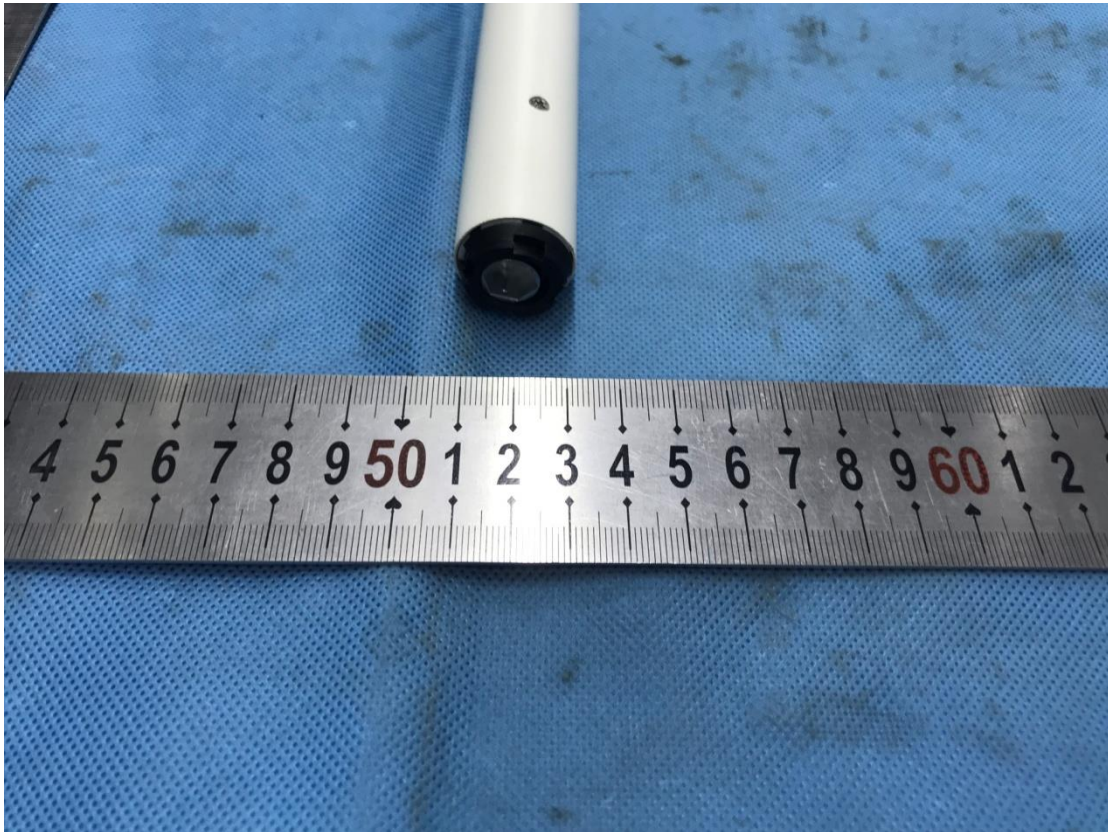

# External Photos Documentation

Applicant: Rollease Acmeda Inc  
Product: Electronic Limit - Cord Lift DC Motor  
FCC ID: 2AGGZ003B9ACA3B  
IC: 21769-003B9ACA3B

China

# External Photos Documentation

Applicant: Rollease Acmeda Inc  
Product: Electronic Limit - Cord Lift DC Motor  
FCC ID: 2AGGZ003B9ACA3B  
IC: 21769-003B9ACA3B

China

Page 3 of 3