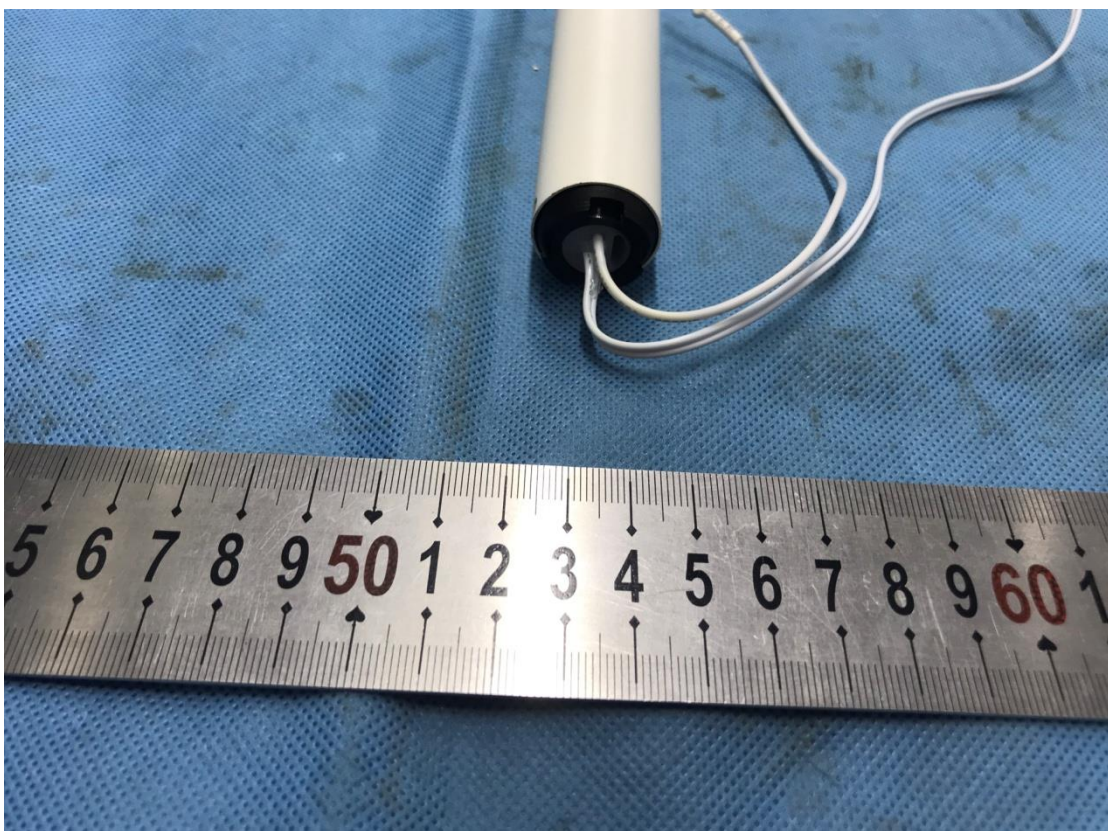

# External Photos Documentation

Applicant: Rollease Acmeda Inc  
Product: Electronic Limit - Cord Lift DC Motor  
FCC ID: 2AGGZ003B9ACA3B  
IC: 21769-003B9ACA3B

China

# External Photos Documentation

Applicant: Rollease Acmeda Inc  
Product: Electronic Limit - Cord Lift DC Motor  
FCC ID: 2AGGZ003B9ACA3B  
IC: 21769-003B9ACA3B

China

Page 3 of 3