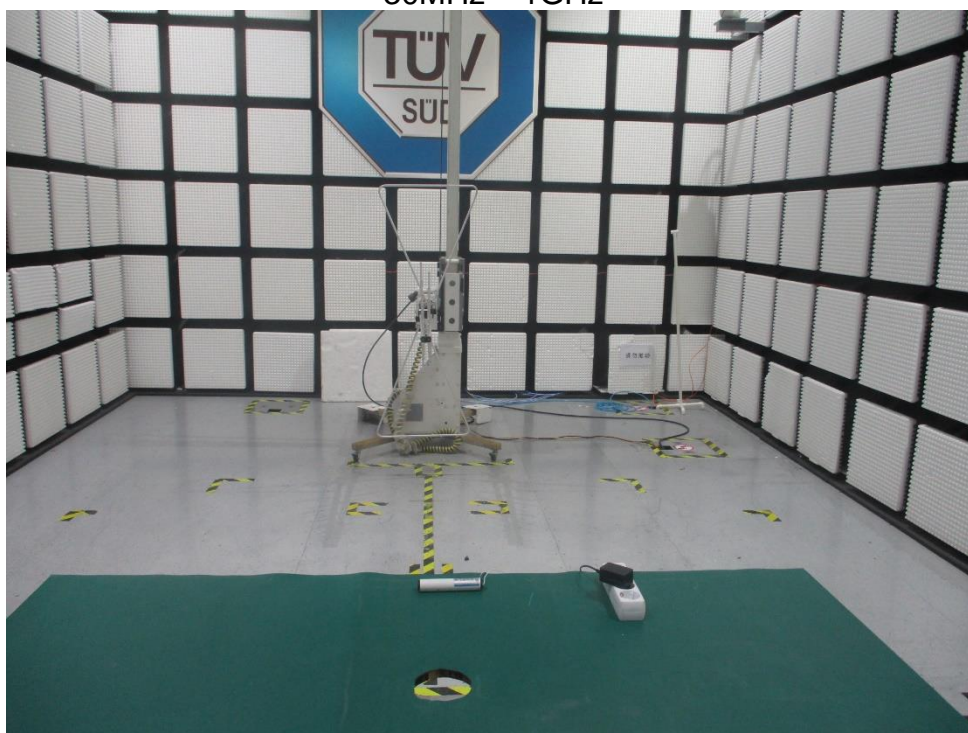

PHOTOGRAPHS OF TEST SET UP

Field Strength and Harmonics Test Setup

Radiated Emission Setup 9kHz ~ 30MHz

30MHz ~ 1GHz

1GHz ~ 18GHz

Conducted emission Test Setup