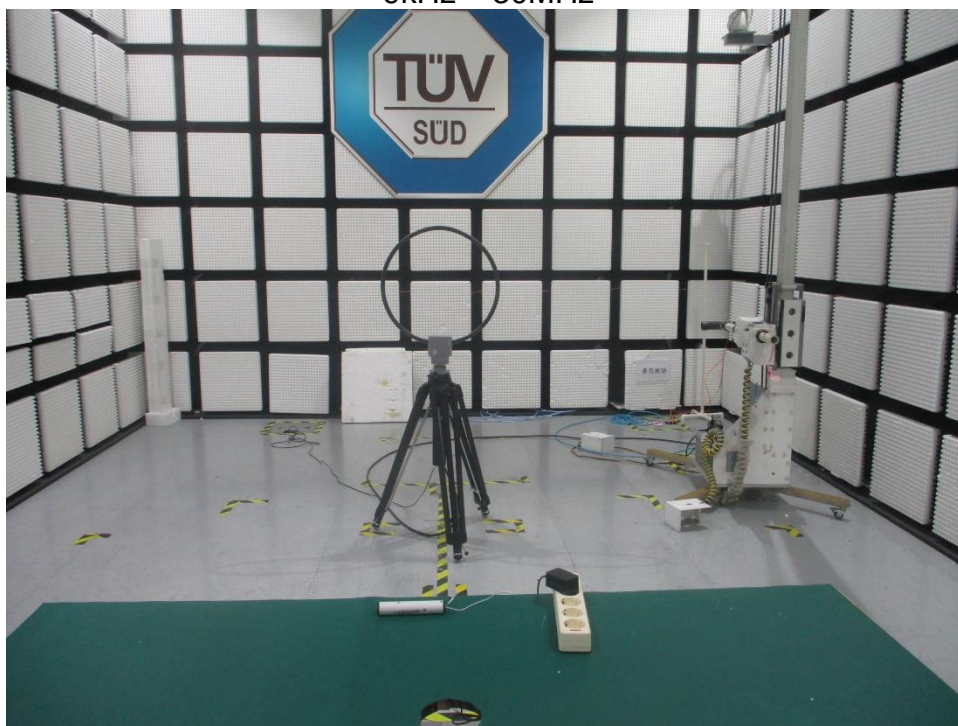

PHOTOGRAPHS OF TEST SET UP

Field Strength and Harmonics Test Setup

Radiated Emission Setup 9kHz ~ 30MHz

30MHz ~ 1GHz

1GHz ~ 18GHz

Conducted emission Test Setup