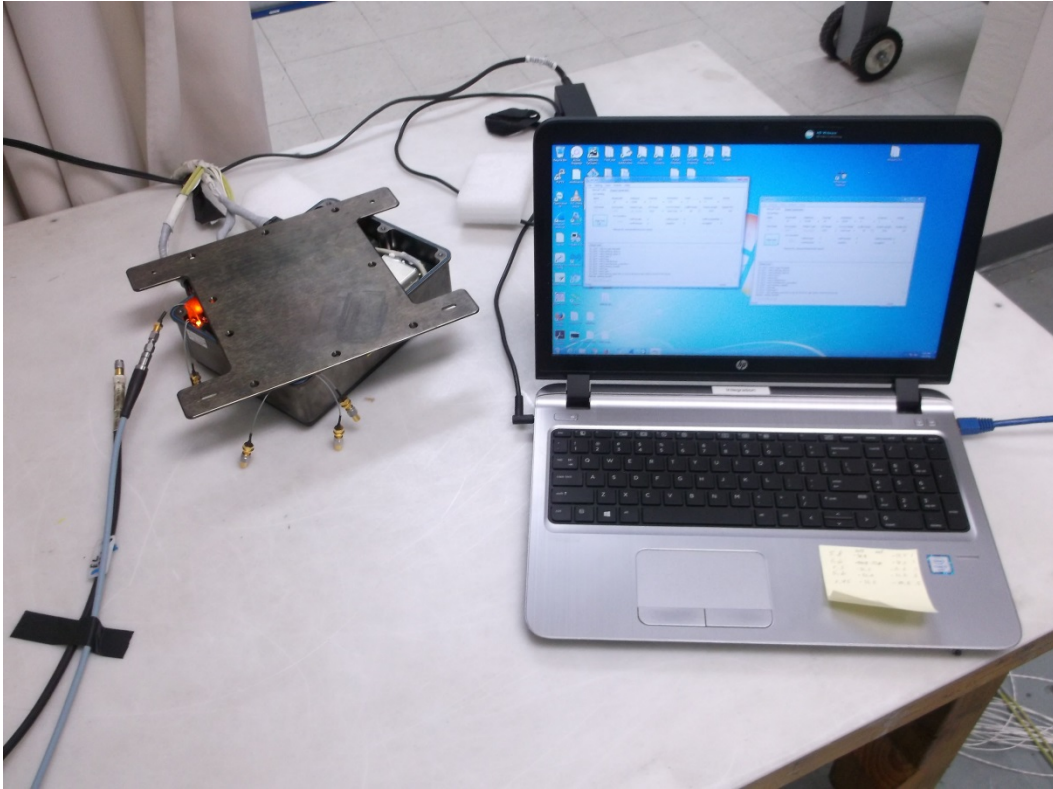

*Radiated Emissions Test Configuration Photographs*

Antenna Port Measurements

DTS Radiated Spurious Emissions (2.4GHz WiFi BE BF)