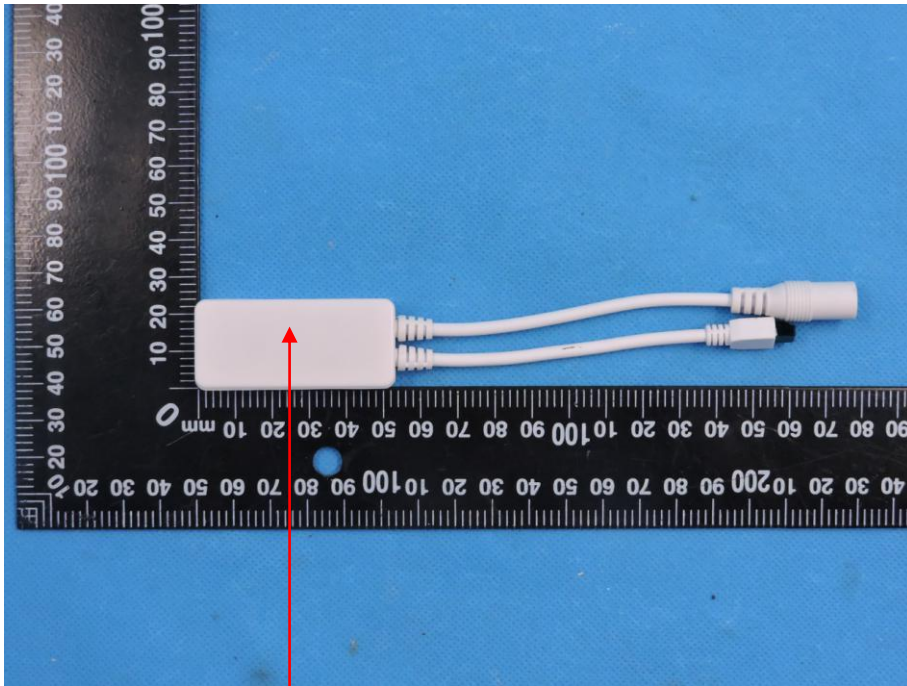

FCC Label

Led Controller

Model name: ZJ-MWIR-RGBW

FCC ID: 2AGGWZJWF