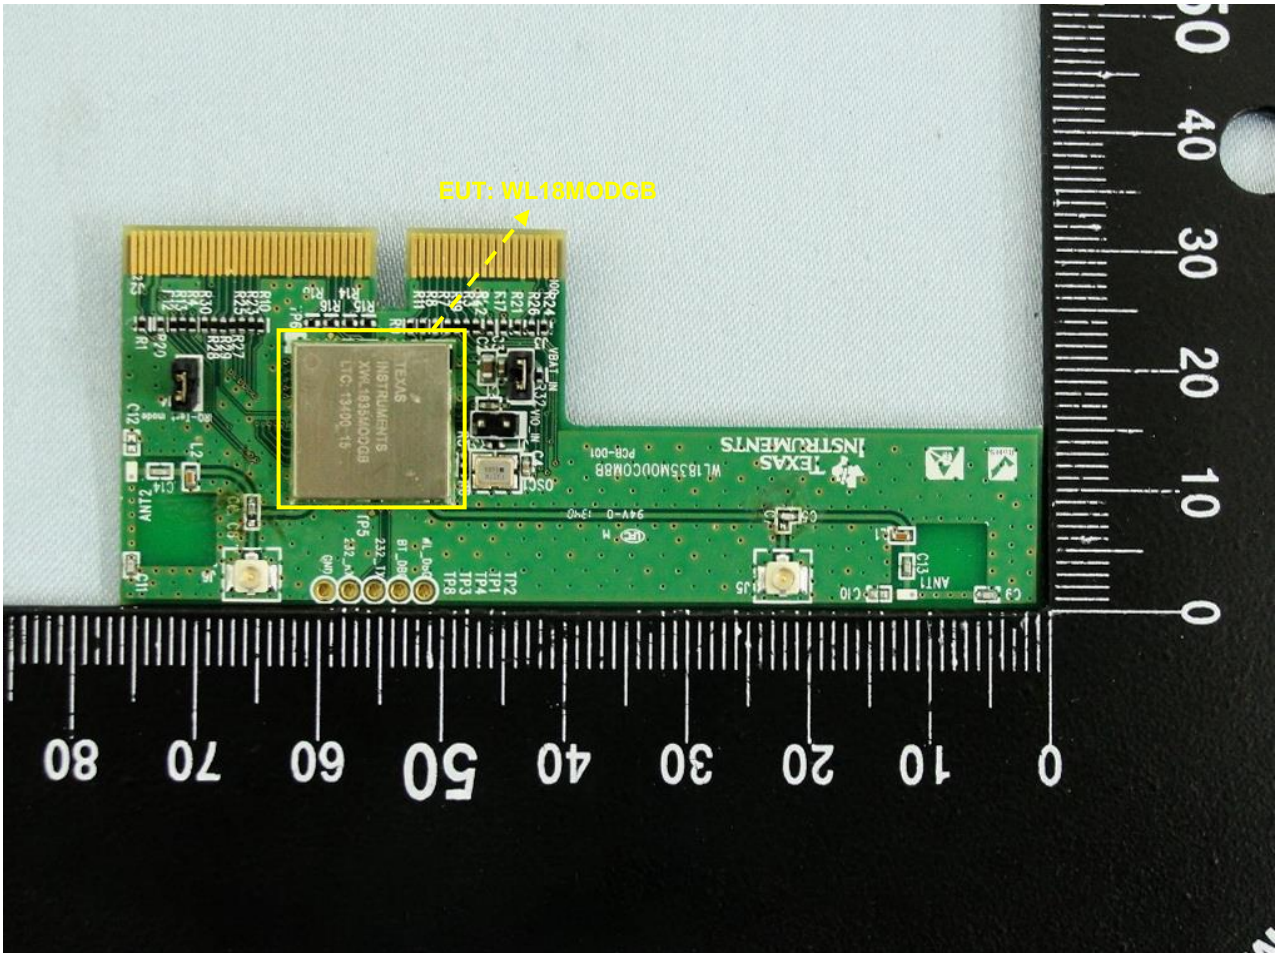

1. External Photograph of EUT

Brand Name: Texas Instruments / Model Name: WL18MODGB

2. Internal Photograph of EUT

Brand Name: Texas Instruments / Model Name: WL18MODGB

Brand Name: Texas Instruments / Model Name: WL18MODGB