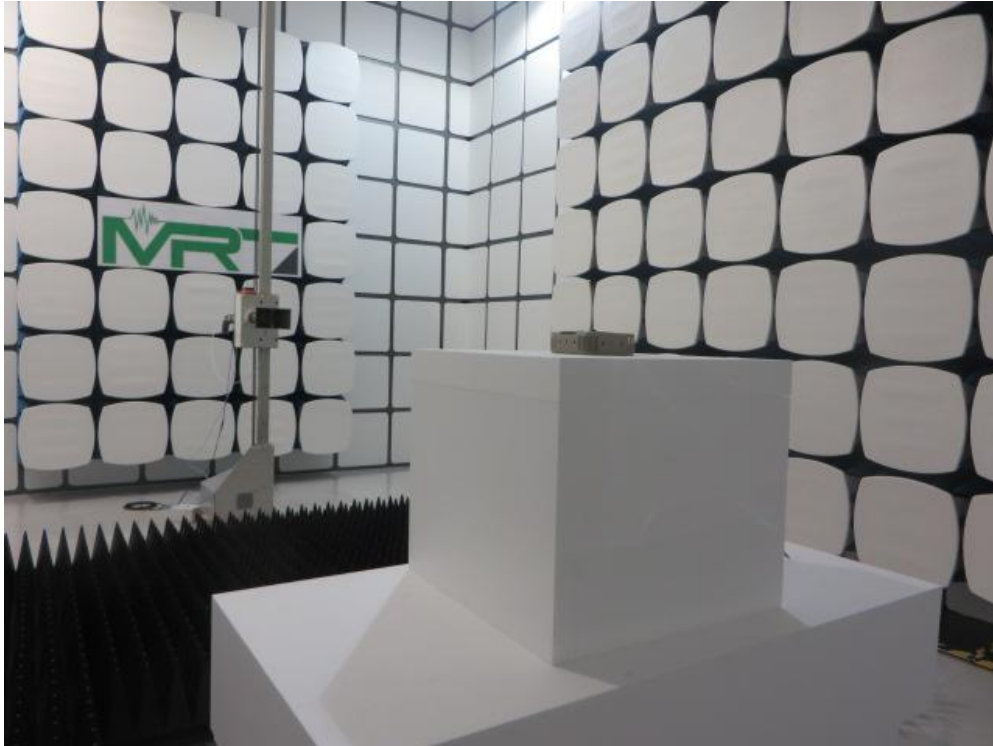

## FCC Part15C Test Setup Photo

Description: Front view of Conducted Emission Test Setup

Description: Back view of Conducted Emission Test Setup

Description: Radiated Emission Test Setup for 9kHz ~ 30MHz

Description: Radiated Emission Test Setup for 30MHz ~ 1GHz

Description: Radiated Emission Test Setup for 1GHz ~ 18GHz

Description: Radiated Emission Test Setup for 18GHz ~ 25GHz