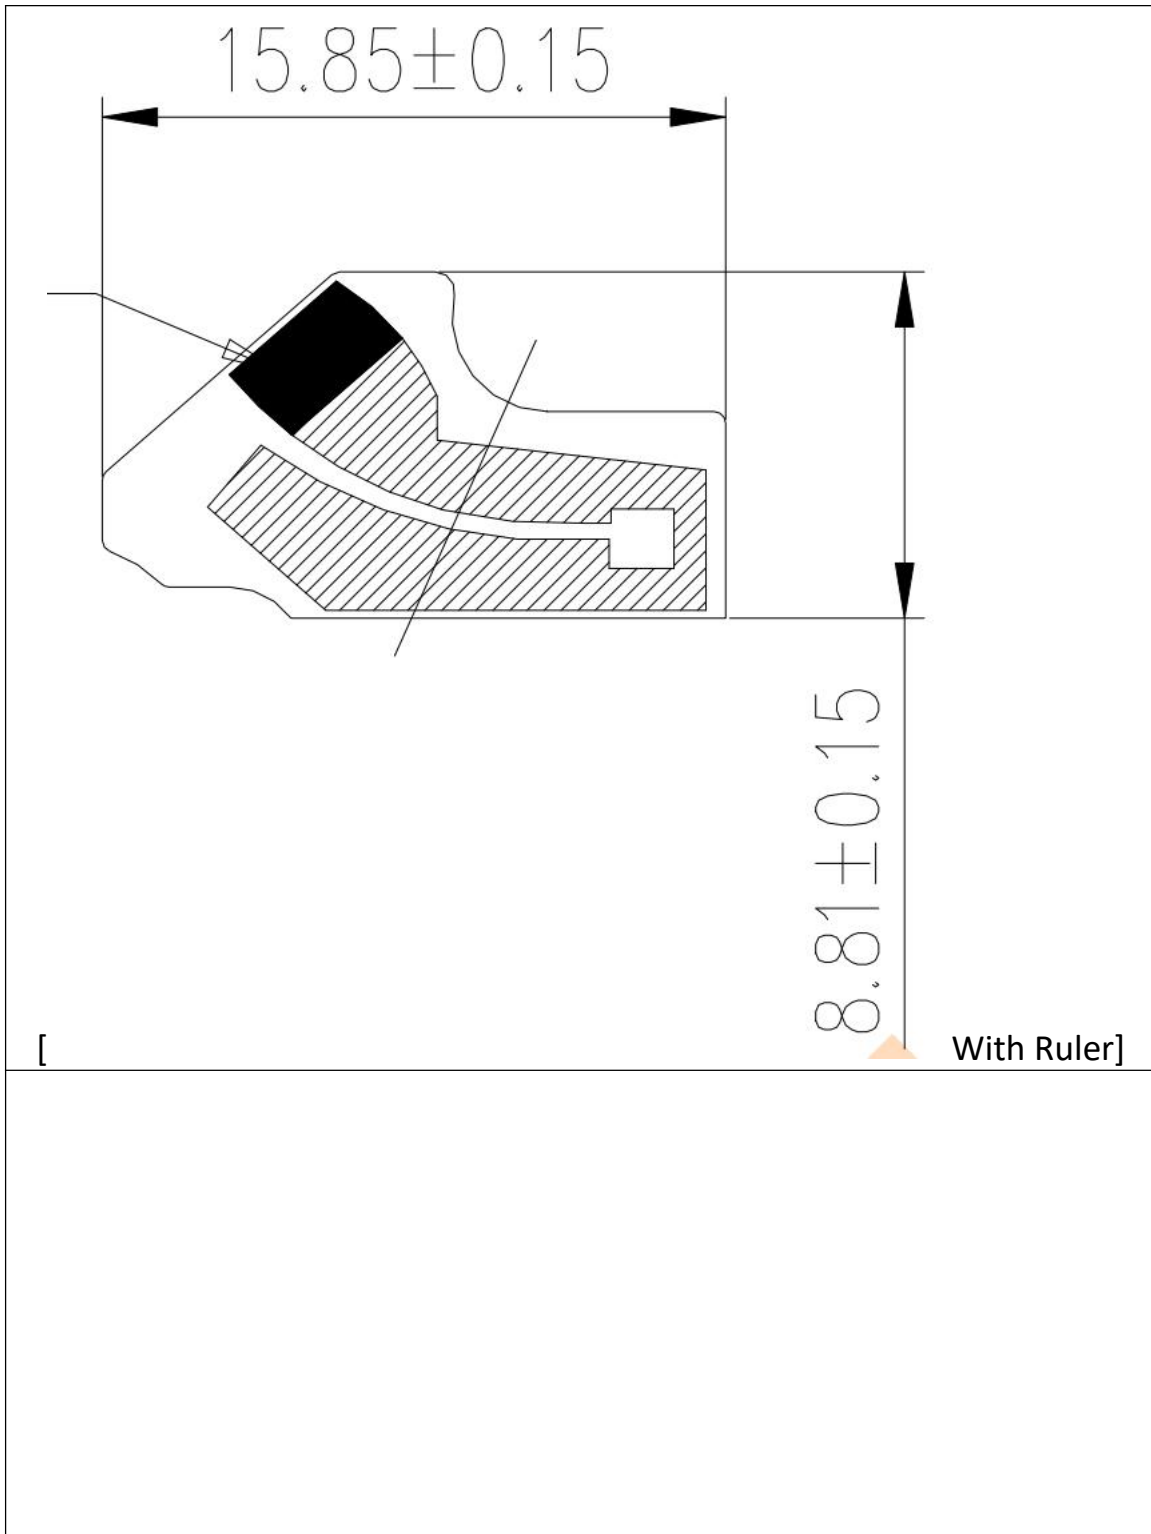

Antenna Information

Manufacturer	Shenzhen Panlong Communication Technology Co., Ltd.
Address	201, 2nd Floor, No. 8, North Second Lane, Liguang Water Plant, Shiyan Street, Bao'an District, Shenzhen City, Guangdong Province
Antenna Model	FPC antenna
Antenna Part Number	3.30.S61.001
Antenna Frequency Range	2400-2500MHz
Antenna Type	Onboard antenna
Antenna Peak Gain	-0.48dBi MAX
Antenna Dimension (LxW)	15.85mm*8.81mm

Antenna Photo

Antenna Top View

Antenna Bottom View [With Ruler]

Antenna Pattern/Gain Measurement data/Table:

Shenzhen Panlong Communication Technology Co., Ltd.

Test Point ID	Freq. (MHz)	TRP (dBm)	Gain (dBi)	Directivity (dBi)	Efficiency (%)	Efficiency (dB)	Max (dBm)	Theta of Max	Phi of Max	Min (dBm)	Theta of Min	Phi of Min	AVG (dBm)	Max/Min (dB)	Max/AVG (dB)	Min/AVG (dB)
1	2400.0	2400.00	-0.75	5.33	24.7%	-6.08	-0.75	18000	15000	-21.94	1500	1500	-5.94	21.19	5.19	-16.00
2	2410.0	2410.00	-0.86	5.10	25.3%	-5.96	-0.86	18000	15000	-20.90	1500	1500	-5.84	20.04	4.98	-15.06
3	2420.0	2420.00	-0.78	4.91	26.9%	-5.70	-0.78	18000	15000	-19.19	1500	1500	-5.60	18.41	4.81	-13.80
4	2430.0	2430.00	-1.05	4.80	26.0%	-5.85	-1.05	18000	16500	-18.87	3000	0	-5.76	17.82	4.71	-13.11
5	2440.0	2440.00	-1.07	4.67	26.7%	-5.74	-1.07	18000	16500	-18.54	3000	0	-5.67	17.46	4.60	-12.86
6	2450.0	2450.00	-0.96	4.62	27.7%	-5.58	-0.96	15000	9000	-18.17	3000	0	-5.53	17.21	4.57	-12.64
7	2460.0	2460.00	-0.62	4.61	30.0%	-5.23	-0.62	15000	9000	-18.07	3000	13680	-5.20	17.45	4.58	-12.87
8	2470.0	2470.00	-0.53	4.54	31.1%	-5.07	-0.53	15000	9000	-18.58	3000	13680	-5.05	18.05	4.53	-13.53
9	2480.0	2480.00	-0.48	4.53	31.6%	-5.01	-0.48	15000	9000	-18.61	3000	13680	-5.02	18.14	4.55	-13.59
10	2490.0	2490.00	-0.48	4.58	31.2%	-5.06	-0.48	15000	9000	-18.43	3000	13680	-5.10	17.95	4.62	-13.33
11	2500.0	2500.00	-0.02	4.69	33.8%	-4.71	-0.02	15000	9000	-18.43	3000	13680	-4.77	18.41	4.75	-13.66
12	-	-	-	-	-	-	-	-	-	-	-	-	-	-	-	-
13	-	-	-	-	-	-	-	-	-	-	-	-	-	-	-	-
14	-	-	-	-	-	-	-	-	-	-	-	-	-	-	-	-